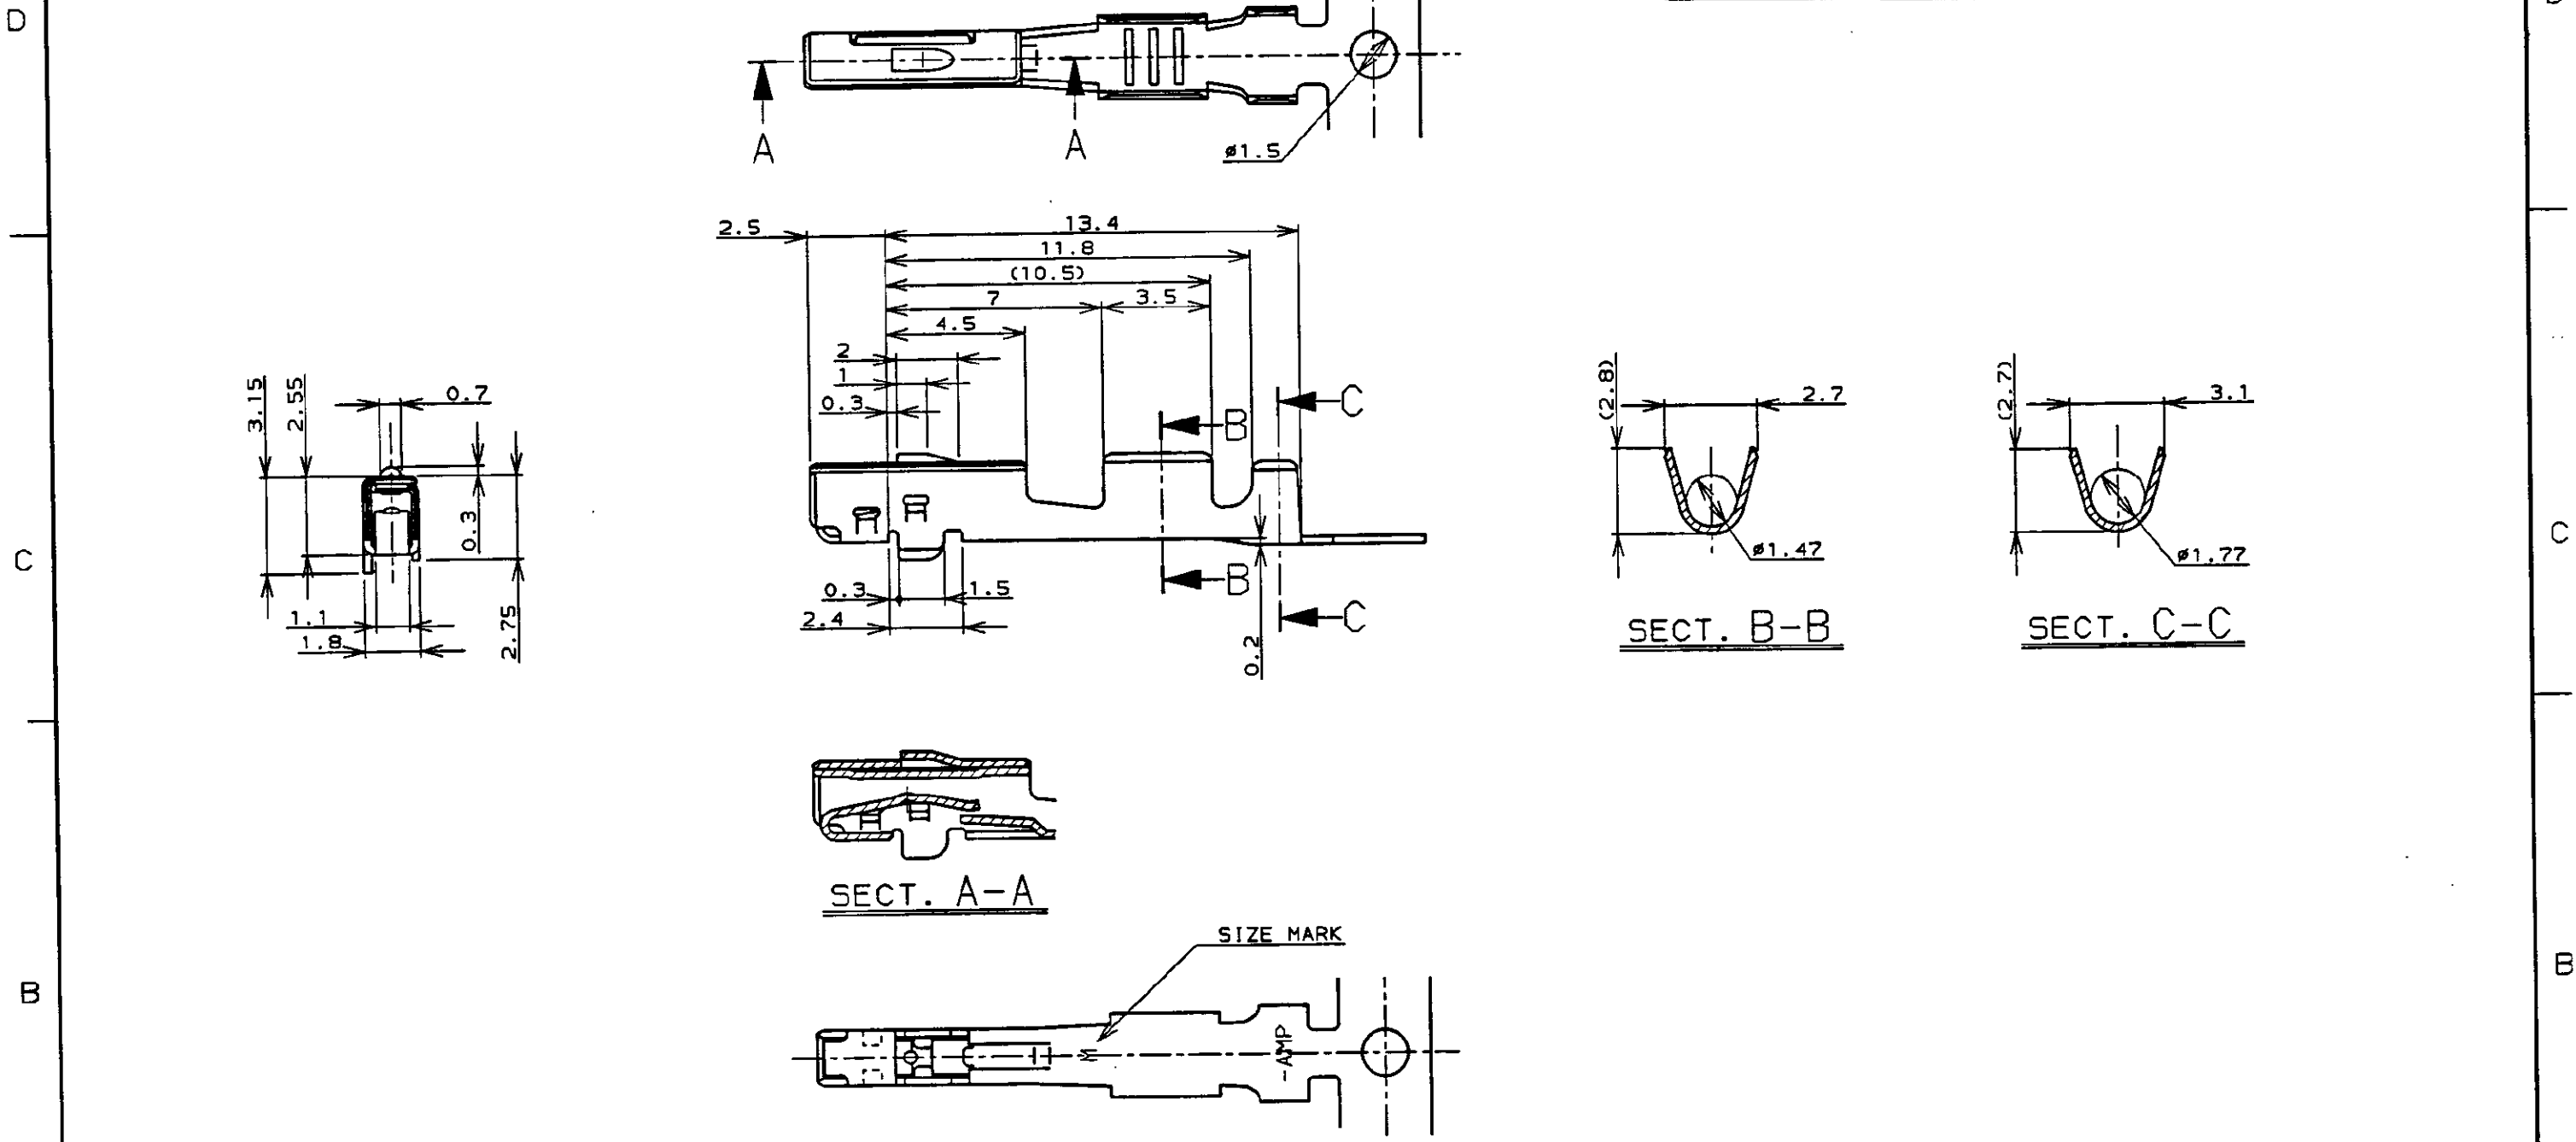

LOC		DIST		REVISIONS				
P	LTR	DESCRIPTION	ECN	DATE	DWN	APVD		
J	-	0	DRAWN	FJ00-4529-95	4/24 '96	JY	MS	

- 注記,
 1. 適用電線 : AVSS,CAVS 0.85-1.25mm²
 AVS 0.5mm², CAVUS 1.25mm²
 2. 取付適用規格番号 ; 114-5217

- NOTES;
 1. APPLICABLE WIRE RANGE ;
 AVSS,CAVS 0.85-1.25mm²
 AVS 0.5mm², CAVUS 1.25mm²
 2. APPLICATION SPEC NO ; 114-5217

THIS DRAWING IS A CONTROLLED DOCUMENT FOR AMP INCORPORATED. IT IS SUBJECT TO CHANGE AND THE CONTROLLING ENGINEERING ORGANIZATION SHOULD BE CONTACTED FOR THE LATEST REVISION.	
DIMENSIONS: 単位: 毫 mm	TOLERANCES UNLESS OTHERWISE SPECIFIED 一般公差 10% : ±0.2 30% : ±0.25 100% : ±0.3 ANGLE : ±3°
MATERIAL 材料 Cu ALLOY 銅合金	FINISH 仕上 SEE TABLE 表参照

DWN 7/1 Yamaguchi 4/24 '96
CHK J. Kobayashi 4/25 '96
APVD N. Sai 4/25 '96
PRODUCT SPEC 製品規格 - H -
APPLICATION SPEC 取付適用規格 114-5217
WEIGHT 0.3g
CUSTOMER DRAWING

PRE-TIN (すずめっき済)	316838-1
FINISH (仕上)	PART NUMBER (型番)
AMP 日本エー・エム・ピー株式会社 Kawasaki, Japan	
.040 III UNSEALED CONTACT, RECEPTACLE (M) Sn	
SIZE A3	CAGE CODE 00779
DRAWING NO 番号 C-316838	
SCALE 尺度 5-1	SHEET 1 OF 1
REV 0	