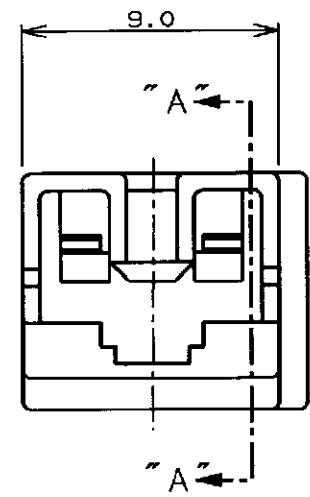

NUMBER C-172076

三角接 (3rd ANGLE PROJECTION)

断面 "A"- "A"
(SECT "A"- "A")

NOTES;

1. PRODUCT SPECIFICATION 108-5127
 2. APPLICABLE CONTACT
P/N ; 170327, 170328, 170329
 3. SEE CP78-26023. ABOUT APPLICABLE TAB.
- ⚠ MATERIAL ; 6/6 NYLON (94V-0)
 - ⚠ THERE ARE A FEW CASES THAT SHRINK MARK AND/OR UNTHROUGH HOLE OCCURS IN THIS AREA, BUT NOT INFLUENCE TO CONN,FUNCTION.
 - ⚠ COMPLY WITH GLOW WIRE REQUIREMENT FOR PARTS OF NON-METALLIC MATERIAL SUPPORTING A CURRENT CARRYING CONNECTION DETAILED IN IEC 60335-1, SECTION 30 (GWT), (GWT, UL94V-0)

単位: mm DIMENSIONS IN MM. DO NOT SCALE PRINT

PRINT DIST

H3	REVISED PER ECR-16-007334	24MAY2016	NK	LP
REV	DESCRIPTION	DATE	DWN	APVD

STE TE Connectivity		
配線電線断面積 (WIRE RANGE) --- mm ² (AWG -)	絶縁外径 (INSULATION DIA.) --- mmφ	名称 (NAME) 250 シリーズ 1極 ポジティブロック (マークII)ハウジング 250 SERIES 1 Pos POSITIVE LOCK (MK-II) HOUSING
材料 (MATERIAL) 6/6ナイロン (94V-2) ⚠ 6/6 NYLON (94V-2) ⚠	仕上 (FINISH) ---	一般公差 (GENERAL TOLERANCE) 10以下: ±0.2 10を超え 30以下: ±0.25 30を超え 100以下: ±0.3 角 度: ±3°
DR. M. SUZUKI 17. JAN. '95 CHK. H. TAGUTCH 20. JAN. '95	DE. M. SUZUKI 17. JAN. '95 APP. H. TAGUTCH 20. JAN. '95	LOC 番号 (No.) B J C-172076 尺度 (SCALE) 4-1 REV. H3 SHEET 1 OF 1