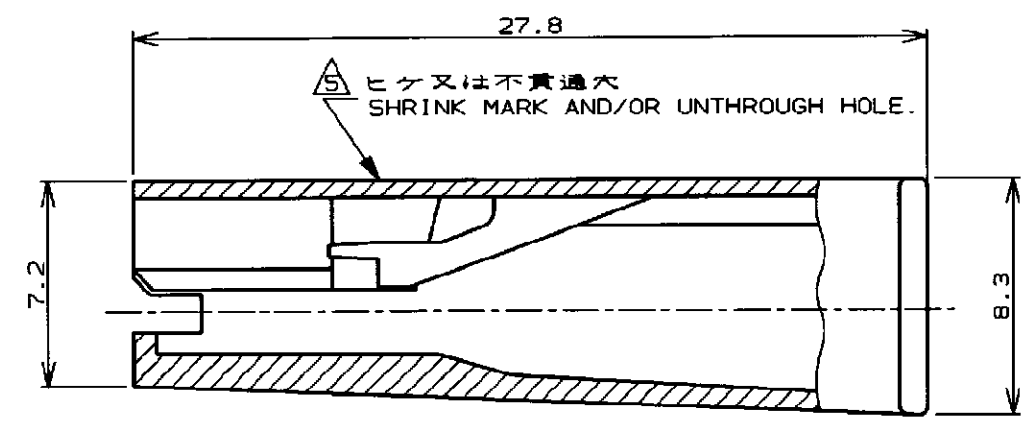

NUMBER C-172076

三角接 (3rd ANGLE PROJECTION)

断面 "A"- "A"
(SECT "A"- "A")

NOTES;

1. PRODUCT SPECIFICATION 108-5127
 2. APPLICABLE CONTACT
P/N ; 170327, 170328, 170329
 3. SEE CP78-26023. ABOUT APPLICABLE TAB.
- ⚠ MATERIAL ; 6/6 NYLON (94V-0)
 - ⚠ THERE ARE A FEW CASES THAT SHRINK MARK AND/OR UNTHROUGH HOLE OCCURS IN THIS AREA, BUT NOT INFLUENCE TO CONN,FUNCTION.
 - ⚠ COMPLY WITH GLOW WIRE REQUIREMENT FOR PARTS OF NON-METALLIC MATERIAL SUPPORTING A CURRENT CARRYING CONNECTION DETAILED IN IEC 60335-1, SECTION 30 (GWT), (GWT, UL94V-0)

単位: mm DIMENSIONS IN MM. DO NOT SCALE PRINT

PRINT DIST

H3	REVISED PER ECR-16-007334	24MAY2016	NK	LP
REV	DESCRIPTION	DATE	DWN	APVD

STE TE Connectivity		
配線電線断面積 (WIRE RANGE) --- mm ² (AWG -)	絶縁外径 (INSULATION DIA.) --- mmφ	名称 (NAME) 250 シリーズ 1極 ポジティブロック (マークII)ハウジング 250 SERIES 1 Pos POSITIVE LOCK (MK-II) HOUSING
材料 (MATERIAL) 6/6ナイロン (94V-2) ⚠ 6/6 NYLON (94V-2) ⚠	仕上 (FINISH) ---	一般公差 (GENERAL TOLERANCE) 10以下: ±0.2 10を超え 30以下: ±0.25 30を超え 100以下: ±0.3 角 度: ±3°
DR. M. SUZUKI 17. JAN. '95 CHK. H. TAGUTCH 20. JAN. '95	DE. M. SUZUKI 17. JAN. '95 APP. H. TAGUTCH 20. JAN. '95	LOC 番号 (No.) B J C-172076 尺度 (SCALE) 4-1 REV. H3 SHEET 1 OF 1