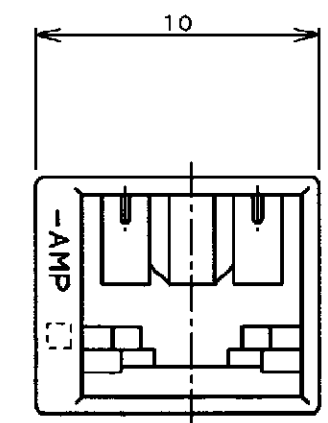

NUMBER C-172076

三角接 (3rd ANGLE PROJECTION)

断面 "A"- "A"
(SECT "A"- "A")

NOTES;

1. PRODUCT SPECIFICATION 108-5127
 2. APPLICABLE CONTACT
P/N ; 170327, 170328, 170329
 3. SEE CP78-26023. ABOUT APPLICABLE TAB.
- ⚠ MATERIAL ; 6/6 NYLON (94V-0)
 - ⚠ THERE ARE A FEW CASES THAT SHRINK MARK AND/OR UNTHROUGH HOLE OCCURS IN THIS AREA, BUT NOT INFLUENCE TO CONN,FUNCTION.
 - ⚠ COMPLY WITH GLOW WIRE REQUIREMENT FOR PARTS OF NON-METALLIC MATERIAL SUPPORTING A CURRENT CARRYING CONNECTION DETAILED IN IEC 60335-1, SECTION 30 (GWT), (GWT, UL94V-0)

単位: mm DIMENSIONS IN MM. DO NOT SCALE PRINT

PRINT DIST

H3	REVISED PER ECR-16-007334	24MAY2016	NK	LP
REV	DESCRIPTION	DATE	DWN	APVD

STE TE Connectivity		
配線電線断面積 (WIRE RANGE) --- mm ² (AWG -)	絶縁外径 (INSULATION DIA.) --- mmφ	名称 (NAME) 250 シリーズ 1極 ポジティブロック (マークII)ハウジング 250 SERIES 1 Pos POSITIVE LOCK (MK-II) HOUSING
材料 (MATERIAL) 6/6ナイロン (94V-2) ⚠ 6/6 NYLON (94V-2) ⚠	仕上 (FINISH) ---	一般公差 (GENERAL TOLERANCE) 10以下: ±0.2 10を超え 30以下: ±0.25 30を超え 100以下: ±0.3 角 度: ±3°
DR. M. SUZUKI 17. JAN. '95 CHK. H. TAGUTCH 20. JAN. '95	DE. M. SUZUKI 17. JAN. '95 APP. H. TAGUTCH 20. JAN. '95	LOC 番号 (No.) B J C-172076 尺度 (SCALE) 4-1 REV. H3 SHEET 1 OF 1