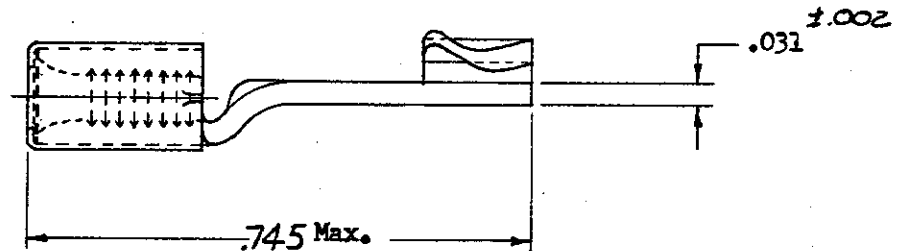

CATALOG NUMBER 31762

**CUSTOMER COPY
FOR REFERENCE ONLY**

USED ON

Serrations

MARKING 22-18 FOR MILITARY
COMMERCIAL RANGE 22-16

OBsolete \triangle

MATERIAL:- Copper (99-C-576)

HEAT TREATMENT:- None

FINISH:- Hot Electro - Timed
(MIL-T-10727)

31762	2-31762-1A
PART NO.	PART NO ON TAPE

COPYRIGHT IN U.S.A. 1955 BY AIRCRAFT-MARINE PRODUCTS, INC.
COPYRIGHT UNDER INTERNATIONAL COPYRIGHT UNION, ALL RIGHTS
RESERVED UNDER PAN-AMERICAN COPYRIGHT UNION (1910)