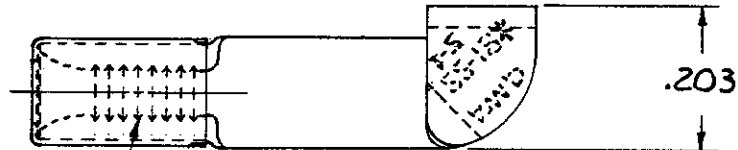

CATALOG NUMBER 31762

**CUSTOMER COPY
FOR REFERENCE ONLY**

USED ON

Serrations

MARKING 22-18 FOR MILITARY
COMMERCIAL RANGE 22-16

OBsolete \triangle

MATERIAL:- Copper (99-C-576)

HEAT TREATMENT:- None