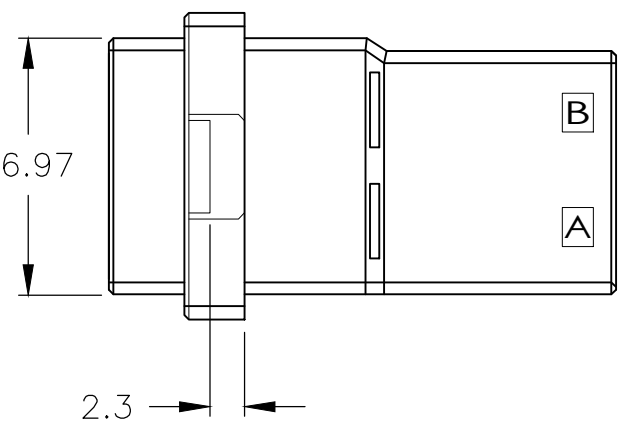

THIS DRAWING IS UNPUBLISHED. RELEASED FOR PUBLICATION
© COPYRIGHT 1994 By - ALL RIGHTS RESERVED.

LOC	DIST	REVISIONS					
J	-	P	LTR	DESCRIPTION	DATE	DWN	APVD
		F	REVISED		16MAR2020	RI	EI

	XX	1-179555-8
	XY	3-179555-6
	YY	2-179555-6
	XX	1-179555-6
	ZZ	4-179555-3
	XY	3-179555-3
	YY	2-179555-3
	XX	1-179555-3
キーイングパターン KEYING PATTERN	キー KEY	型番 PART NUMBER

- 1 MATERIAL: GLASS FILLED THERMO PLASTIC, POLYESTER
  COLOR: BLACK
- 2 PANEL ATTACHMENT RECOMMENDATION M3 SCREW
- 1 材料: ガラス入り熱可塑性ポリエステル樹脂 色: 黒
- 2 パネル取り付け推奨ネジ M3

20	78.23	70	59.72	52.72	61	18.4	4.3	45.72	9	1-179555-8
12	57.91	49	39.40	32.40	41	18.4	4.3	25.40	5	3-179555-6
12	57.91	49	39.40	32.40	41	18.4	4.3	25.40	5	2-179555-6
12	57.91	49	39.40	32.40	41	18.4	4.3	25.40	5	1-179555-6
6	41.91	33	24.16	17.00	25	8.4	2	10.16	2	4-179555-3
6	41.91	33	24.16	17.16	25	8.4	2	10.16	2	3-179555-3
6	41.91	33	24.16	17.16	25	8.4	2	10.16	2	2-179555-3
6	41.91	33	24.16	17.16	25	8.4	2	10.16	2	1-179555-3
型番 POS.	A	B	C	D	E	F	G	H	N	型番 PART NUMBER

THIS DRAWING IS A CONTROLLED DOCUMENT.

DWN N.MATSUBARA 31JAN1994
CHK S.MANABE 1FEB1994
APVD S.MANABE 1FEB1994

TE Connectivity

NAME パネルマウントタイプ タブハウジング ダイナミック3200シリーズ
WIRE TO WIRE TAB HSG FOR DYNAMIC D-3200M
PANEL MOUNT TYPE

PRODUCT SPEC 108-5349
APPLICATION SPEC 114-5148

SIZE A3 CAGE CODE 00779 DRAWING NO C-179555 RESTRICTED TO -

WEIGHT -

CUSTOMER DRAWING SCALE 2:1 SHEET 1 of 1 REV F

DIMENSIONS: mm TOLERANCES UNLESS OTHERWISE SPECIFIED:
0-PLC 10 ± 0.2
1-PLC 10<, 30 ± 0.25
2-PLC 30< ± 0.3
3-PLC ±
4-PLC ±
ANGLES ± 3°

MATERIAL 1 FINISH