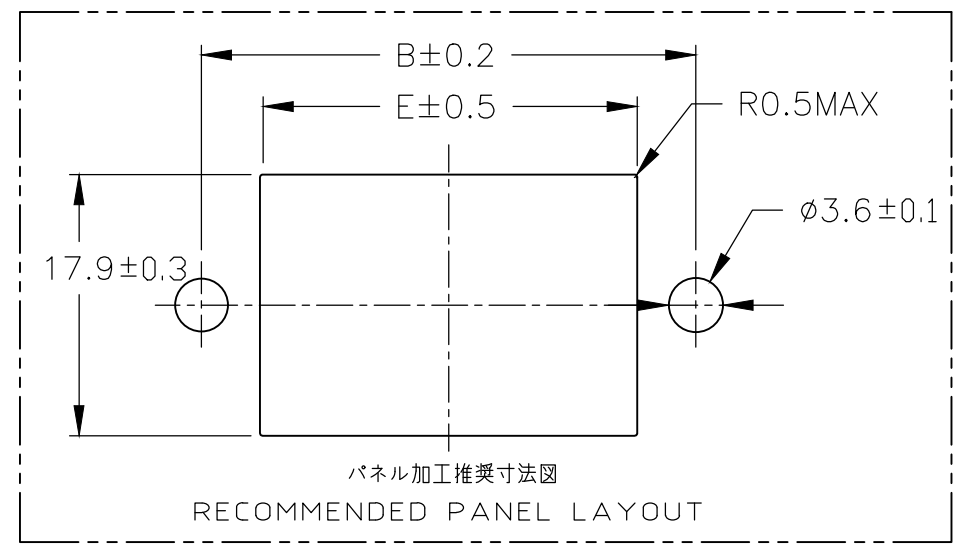

THIS DRAWING IS UNPUBLISHED. RELEASED FOR PUBLICATION
© COPYRIGHT 1994 By - ALL RIGHTS RESERVED.

LOC	DIST	REVISIONS					
J	-	P	LTR	DESCRIPTION	DATE	DWN	APVD
		F	REVISED		16MAR2020	RI	EI

	XX	1-179555-8
	XY	3-179555-6
	YY	2-179555-6
	XX	1-179555-6
	ZZ	4-179555-3
	XY	3-179555-3
	YY	2-179555-3
	XX	1-179555-3
キーイングパターン KEYING PATTERN	キー KEY	型番 PART NUMBER

- 1 MATERIAL: GLASS FILLED THERMO PLASTIC, POLYESTER
  COLOR: BLACK
- 2 PANEL ATTACHMENT RECOMMENDATION M3 SCREW
- 1 材料: ガラス入り熱可塑性ポリエステル樹脂 色: 黒
- 2 パネル取り付け推奨ネジ M3

20	78.23	70	59.72	52.72	61	18.4	4.3	45.72	9	1-179555-8
12	57.91	49	39.40	32.40	41	18.4	4.3	25.40	5	3-179555-6
12	57.91	49	39.40	32.40	41	18.4	4.3	25.40	5	2-179555-6
12	57.91	49	39.40	32.40	41	18.4	4.3	25.40	5	1-179555-6
6	41.91	33	24.16	17.00	25	8.4	2	10.16	2	4-179555-3
6	41.91	33	24.16	17.16	25	8.4	2	10.16	2	3-179555-3
6	41.91	33	24.16	17.16	25	8.4	2	10.16	2	2-179555-3
6	41.91	33	24.16	17.16	25	8.4	2	10.16	2	1-179555-3
型番 POS.	A	B	C	D	E	F	G	H	N	型番 PART NUMBER

THIS DRAWING IS A CONTROLLED DOCUMENT.

DWN N.MATSUBARA 31JAN1994
CHK S.MANABE 1FEB1994
APVD S.MANABE 1FEB1994

TE Connectivity

NAME パネルマウントタイプ タブハウジング ダイナミック3200シリーズ
WIRE TO WIRE TAB HSG FOR DYNAMIC D-3200M
PANEL MOUNT TYPE

PRODUCT SPEC 108-5349
APPLICATION SPEC 114-5148

SIZE A3 CAGE CODE 00779 DRAWING NO C-179555 RESTRICTED TO -

WEIGHT -

CUSTOMER DRAWING SCALE 2:1 SHEET 1 of 1 REV F

DIMENSIONS: mm TOLERANCES UNLESS OTHERWISE SPECIFIED:
0-PLC 10 ± 0.2
1-PLC 10<, 30 ± 0.25
2-PLC 30< ± 0.3
3-PLC ±
4-PLC ±
ANGLES ± 3°

MATERIAL 1 FINISH