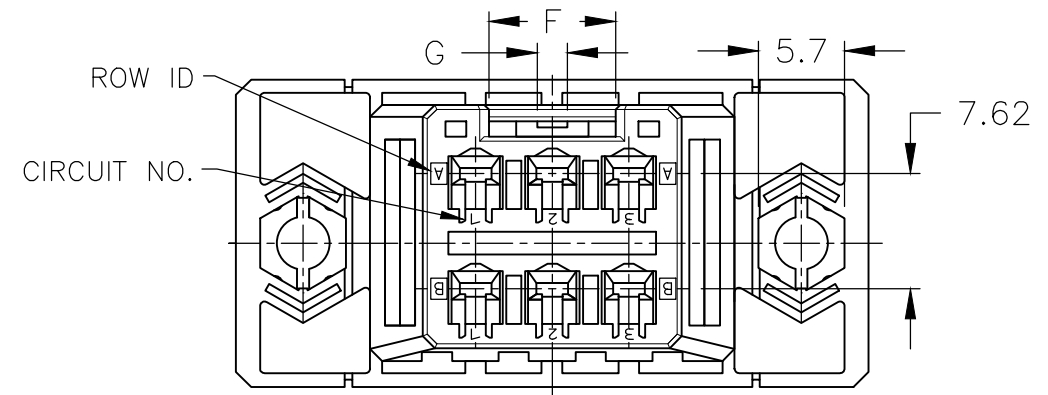

THIS DRAWING IS UNPUBLISHED. RELEASED FOR PUBLICATION
© COPYRIGHT 1994 By - ALL RIGHTS RESERVED.

LOC	DIST	REVISIONS					
J	-	P	LTR	DESCRIPTION	DATE	DWN	APVD
		F	REVISED		16MAR2020	RI	EI

	XX	1-179555-8
	XY	3-179555-6
	YY	2-179555-6
	XX	1-179555-6
	ZZ	4-179555-3
	XY	3-179555-3
	YY	2-179555-3
	XX	1-179555-3
キーイングパターン KEYING PATTERN	キー KEY	型番 PART NUMBER

- 1 MATERIAL: GLASS FILLED THERMO PLASTIC, POLYESTER
  COLOR: BLACK
- 2 PANEL ATTACHMENT RECOMMENDATION M3 SCREW
- 1 材料: ガラス入り熱可塑性ポリエステル樹脂 色: 黒
- 2 パネル取り付け推奨ネジ M3

20	78.23	70	59.72	52.72	61	18.4	4.3	45.72	9	1-179555-8
12	57.91	49	39.40	32.40	41	18.4	4.3	25.40	5	3-179555-6
12	57.91	49	39.40	32.40	41	18.4	4.3	25.40	5	2-179555-6
12	57.91	49	39.40	32.40	41	18.4	4.3	25.40	5	1-179555-6
6	41.91	33	24.16	17.00	25	8.4	2	10.16	2	4-179555-3
6	41.91	33	24.16	17.16	25	8.4	2	10.16	2	3-179555-3
6	41.91	33	24.16	17.16	25	8.4	2	10.16	2	2-179555-3
6	41.91	33	24.16	17.16	25	8.4	2	10.16	2	1-179555-3
型番 POS.	A	B	C	D	E	F	G	H	N	型番 PART NUMBER

THIS DRAWING IS A CONTROLLED DOCUMENT.

DWN N.MATSUBARA 31JAN1994
CHK S.MANABE 1FEB1994
APVD S.MANABE 1FEB1994

TE Connectivity

NAME パネルマウントタイプ タブハウジング ダイナミック3200シリーズ
WIRE TO WIRE TAB HSG FOR DYNAMIC D-3200M
PANEL MOUNT TYPE

PRODUCT SPEC 108-5349
APPLICATION SPEC 114-5148

SIZE A3 CAGE CODE 00779 DRAWING NO C-179555 RESTRICTED TO -

WEIGHT -

CUSTOMER DRAWING SCALE 2:1 SHEET 1 of 1 REV F

DIMENSIONS: mm TOLERANCES UNLESS OTHERWISE SPECIFIED:
0-PLC 10 ± 0.2
1-PLC 10<, 30 ± 0.25
2-PLC 30< ± 0.3
3-PLC ±
4-PLC ±
ANGLES ± 3°

MATERIAL 1 FINISH