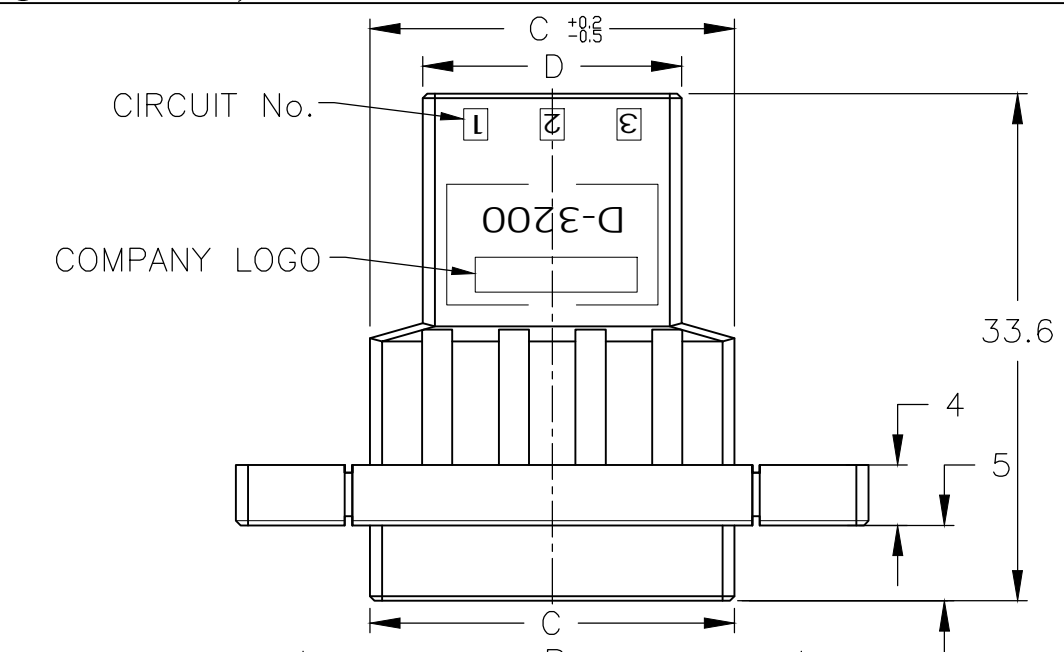

THIS DRAWING IS UNPUBLISHED. RELEASED FOR PUBLICATION
© COPYRIGHT 1994 By - ALL RIGHTS RESERVED.

LOC	DIST	REVISIONS					
J	-	P	LTR	DESCRIPTION	DATE	DWN	APVD
		F	REVISED		16MAR2020	RI	EI

	XX	1-179555-8
	XY	3-179555-6
	YY	2-179555-6
	XX	1-179555-6
	ZZ	4-179555-3
	XY	3-179555-3
	YY	2-179555-3
	XX	1-179555-3
キーイングパターン KEYING PATTERN	キー KEY	型番 PART NUMBER

- 1 MATERIAL: GLASS FILLED THERMO PLASTIC, POLYESTER
  COLOR: BLACK
- 2 PANEL ATTACHMENT RECOMMENDATION M3 SCREW
- 1 材料: ガラス入り熱可塑性ポリエステル樹脂 色: 黒
- 2 パネル取り付け推奨ネジ M3

20	78.23	70	59.72	52.72	61	18.4	4.3	45.72	9	1-179555-8
12	57.91	49	39.40	32.40	41	18.4	4.3	25.40	5	3-179555-6
12	57.91	49	39.40	32.40	41	18.4	4.3	25.40	5	2-179555-6
12	57.91	49	39.40	32.40	41	18.4	4.3	25.40	5	1-179555-6
6	41.91	33	24.16	17.00	25	8.4	2	10.16	2	4-179555-3
6	41.91	33	24.16	17.16	25	8.4	2	10.16	2	3-179555-3
6	41.91	33	24.16	17.16	25	8.4	2	10.16	2	2-179555-3
6	41.91	33	24.16	17.16	25	8.4	2	10.16	2	1-179555-3
型番 POS.	A	B	C	D	E	F	G	H	N	型番 PART NUMBER

THIS DRAWING IS A CONTROLLED DOCUMENT.

DWN N.MATSUBARA 31JAN1994
CHK S.MANABE 1FEB1994
APVD S.MANABE 1FEB1994

TE Connectivity

NAME パネルマウントタイプ タブハウジング ダイナミック3200シリーズ
WIRE TO WIRE TAB HSG FOR DYNAMIC D-3200M
PANEL MOUNT TYPE

PRODUCT SPEC 108-5349
APPLICATION SPEC 114-5148

SIZE A3 CAGE CODE 00779 DRAWING NO C-179555 RESTRICTED TO -

WEIGHT -

CUSTOMER DRAWING SCALE 2:1 SHEET 1 of 1 REV F

DIMENSIONS: mm TOLERANCES UNLESS OTHERWISE SPECIFIED:
0-PLC 10 ± 0.2
1-PLC 10<, 30 ± 0.25
2-PLC 30< ± 0.3
3-PLC ±
4-PLC ±
ANGLES ± 3°

MATERIAL 1 FINISH