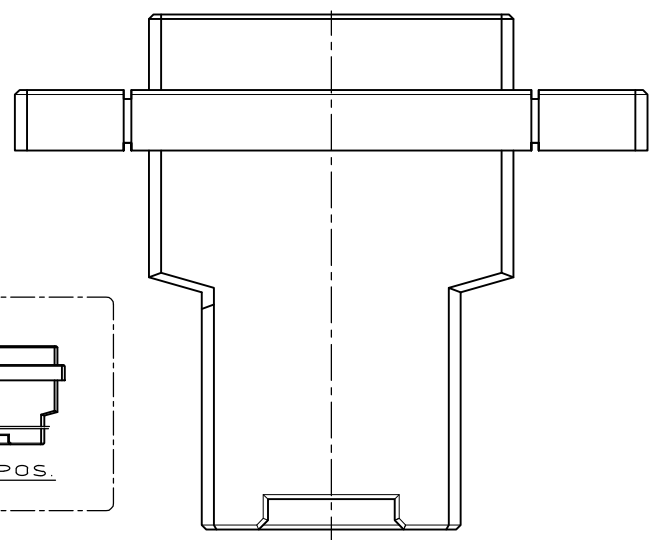

THIS DRAWING IS UNPUBLISHED. RELEASED FOR PUBLICATION
© COPYRIGHT 1994 By - ALL RIGHTS RESERVED.

LOC	DIST	REVISIONS					
J	-	P	LTR	DESCRIPTION	DATE	DWN	APVD
		F	REVISED		16MAR2020	RI	EI

	XX	1-179555-8
	XY	3-179555-6
	YY	2-179555-6
	XX	1-179555-6
	ZZ	4-179555-3
	XY	3-179555-3
	YY	2-179555-3
	XX	1-179555-3
キーイングパターン KEYING PATTERN	キー KEY	型番 PART NUMBER

- 1 MATERIAL: GLASS FILLED THERMO PLASTIC, POLYESTER
  COLOR: BLACK
- 2 PANEL ATTACHMENT RECOMMENDATION M3 SCREW
- 1 材料: ガラス入り熱可塑性ポリエステル樹脂 色: 黒
- 2 パネル取り付け推奨ネジ M3

20	78.23	70	59.72	52.72	61	18.4	4.3	45.72	9	1-179555-8
12	57.91	49	39.40	32.40	41	18.4	4.3	25.40	5	3-179555-6
12	57.91	49	39.40	32.40	41	18.4	4.3	25.40	5	2-179555-6
12	57.91	49	39.40	32.40	41	18.4	4.3	25.40	5	1-179555-6
6	41.91	33	24.16	17.00	25	8.4	2	10.16	2	4-179555-3
6	41.91	33	24.16	17.16	25	8.4	2	10.16	2	3-179555-3
6	41.91	33	24.16	17.16	25	8.4	2	10.16	2	2-179555-3
6	41.91	33	24.16	17.16	25	8.4	2	10.16	2	1-179555-3
型番 POS.	A	B	C	D	E	F	G	H	N	型番 PART NUMBER

THIS DRAWING IS A CONTROLLED DOCUMENT.

DWN N.MATSUBARA 31JAN1994
CHK S.MANABE 1FEB1994
APVD S.MANABE 1FEB1994

TE Connectivity

NAME パネルマウントタイプ タブハウジング ダイナミック3200シリーズ
WIRE TO WIRE TAB HSG FOR DYNAMIC D-3200M
PANEL MOUNT TYPE

PRODUCT SPEC 108-5349
APPLICATION SPEC 114-5148

SIZE A3 CAGE CODE 00779 DRAWING NO C-179555 RESTRICTED TO -

WEIGHT -

CUSTOMER DRAWING SCALE 2:1 SHEET 1 of 1 REV F

DIMENSIONS: mm TOLERANCES UNLESS OTHERWISE SPECIFIED:
0-PLC 10 ± 0.2
1-PLC 10<, 30 ± 0.25
2-PLC 30< ± 0.3
3-PLC ±
4-PLC ±
ANGLES ± 3°

MATERIAL 1 FINISH