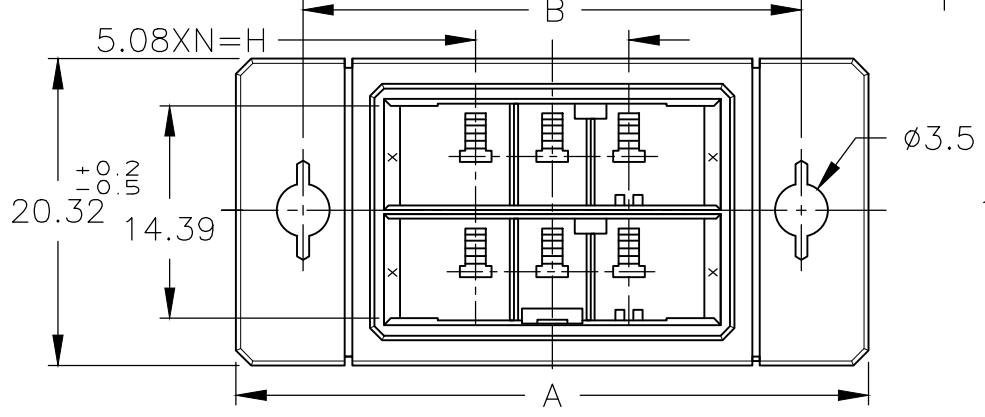

THIS DRAWING IS UNPUBLISHED. RELEASED FOR PUBLICATION
© COPYRIGHT 1994 By - ALL RIGHTS RESERVED.

LOC	DIST	REVISIONS					
J	-	P	LTR	DESCRIPTION	DATE	DWN	APVD
		F	REVISED		16MAR2020	RI	EI

	XX	1-179555-8
	XY	3-179555-6
	YY	2-179555-6
	XX	1-179555-6
	ZZ	4-179555-3
	XY	3-179555-3
	YY	2-179555-3
	XX	1-179555-3
キーイングパターン KEYING PATTERN	キー KEY	型番 PART NUMBER

- 1 MATERIAL: GLASS FILLED THERMO PLASTIC, POLYESTER
  COLOR: BLACK
- 2 PANEL ATTACHMENT RECOMMENDATION M3 SCREW
- 1 材料: ガラス入り熱可塑性ポリエステル樹脂 色: 黒
- 2 パネル取り付け推奨ネジ M3

20	78.23	70	59.72	52.72	61	18.4	4.3	45.72	9	1-179555-8
12	57.91	49	39.40	32.40	41	18.4	4.3	25.40	5	3-179555-6
12	57.91	49	39.40	32.40	41	18.4	4.3	25.40	5	2-179555-6
12	57.91	49	39.40	32.40	41	18.4	4.3	25.40	5	1-179555-6
6	41.91	33	24.16	17.00	25	8.4	2	10.16	2	4-179555-3
6	41.91	33	24.16	17.16	25	8.4	2	10.16	2	3-179555-3
6	41.91	33	24.16	17.16	25	8.4	2	10.16	2	2-179555-3
6	41.91	33	24.16	17.16	25	8.4	2	10.16	2	1-179555-3
型番 POS.	A	B	C	D	E	F	G	H	N	型番 PART NUMBER

THIS DRAWING IS A CONTROLLED DOCUMENT.

DWN N.MATSUBARA 31JAN1994
CHK S.MANABE 1FEB1994
APVD S.MANABE 1FEB1994

TE Connectivity

NAME パネルマウントタイプ タブハウジング ダイナミック3200シリーズ
WIRE TO WIRE TAB HSG FOR DYNAMIC D-3200M
PANEL MOUNT TYPE

PRODUCT SPEC 108-5349
APPLICATION SPEC 114-5148

SIZE A3 CAGE CODE 00779 DRAWING NO C-179555 RESTRICTED TO -

WEIGHT -

CUSTOMER DRAWING SCALE 2:1 SHEET 1 of 1 REV F

DIMENSIONS: mm TOLERANCES UNLESS OTHERWISE SPECIFIED:
0-PLC 10 ± 0.2
1-PLC 10<, 30 ± 0.25
2-PLC 30< ± 0.3
3-PLC ±
4-PLC ±
ANGLES ± 3°

MATERIAL 1 FINISH