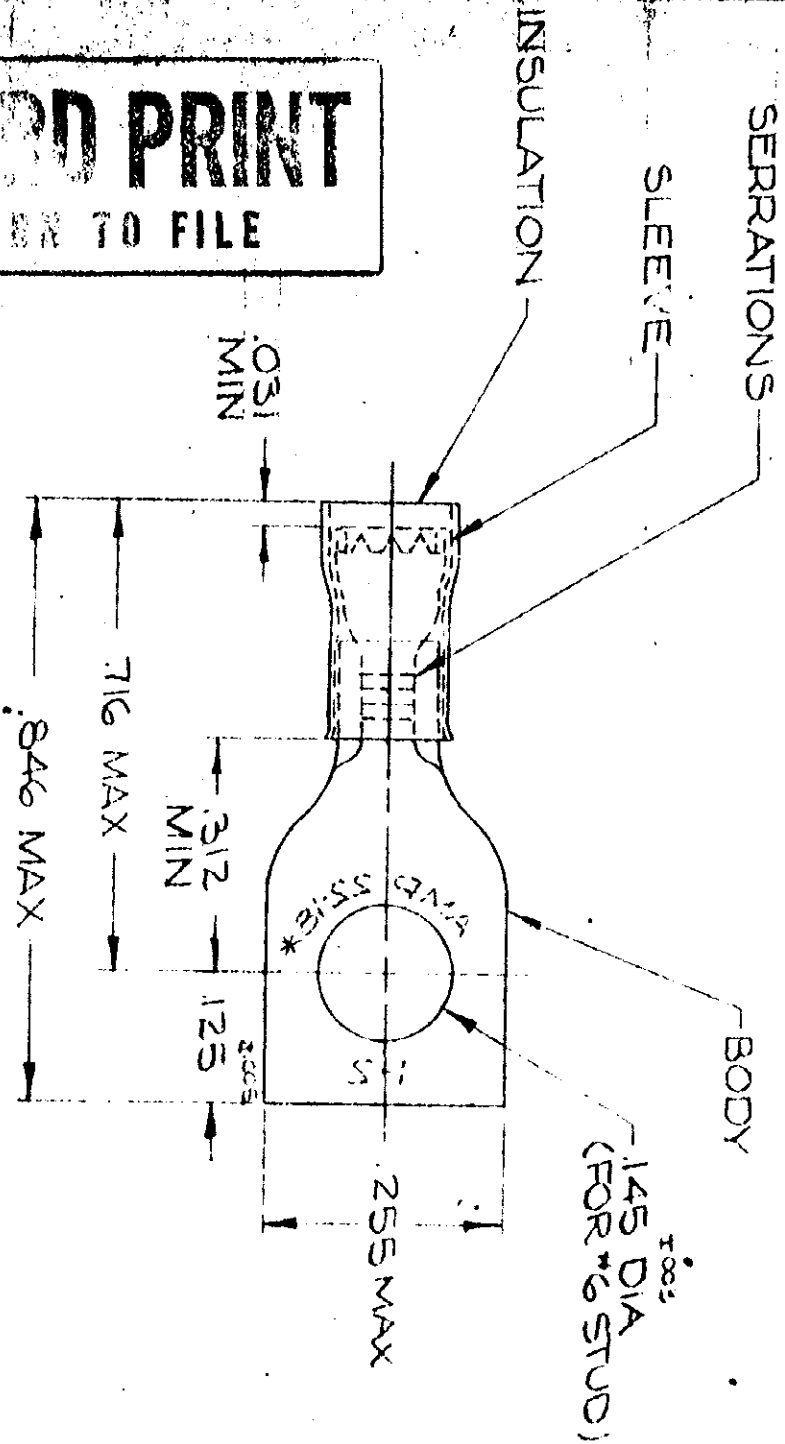

RECORD PRINT
RETURN TO FILE

TONGUE MATERIAL THK = .031
FOR .080 TO .125 WIRE INSULATION DIA
MARKING: 22-18 FOR MILITARY
COMMERCIAL RANGE 22-16

1	320629 ON TAPE	2320629-1	INSULATION: NYLON, (MIL-IT-20693) NET COLOR RED
1	WIRE TERMINAL	320629	BODY & SLEEVE: COPPER (GG-C-576) TIN PL (MIL-T-10727)
QTY DESCRIPTION		PART NO.	MATERIAL & FINISH
DIMENSIONS OTHERWISE SPECIFIED IN INCHES TOLERANCES ON: DECIMALS .008 ANGLES ± 30°			
CONTRACT NO. 4		DR. 3-9-71	AMP INCORPORATED HARRISBURG, PENNSYLVANIA
CHK. 3-11-71		APPD. 3-15-71	NAME: WIRE TERMINAL P.L.D.G. - RECTANGULAR TONGUE
REL. 3-15-71		DSGN. 3-15-71	WIRE SIZE: 22-16
OTHER APPD.		SIZE A	CODE IDENT NO. 00779
SEE TABLE		NUMBER	320629
		SCALE NTS	SHEET 1 OF 1