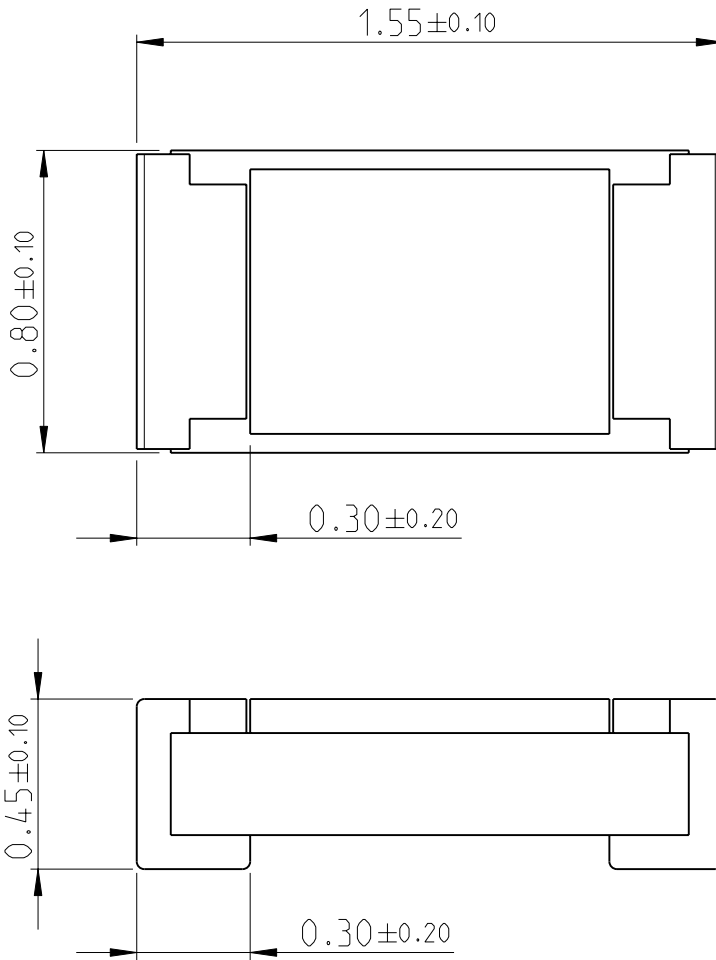

FOR FURTHER INFORMATION SEE DATA SHEET FOR
SMD HIGH POWER PRECISION RESISTORS - RP73 SERIES

RoHS Compliant

20

RELEASED FOR PUBLICATION

ALL RIGHTS RESERVED.

THIS DRAWING IS UNPUBLISHED.

BY -

© COPYRIGHT 20

| | | | |
|---|-----------------------------------|--|---------------|
| DIMENSIONS: mm | DWN RAGHAVENDRA K 25APR2012 | MATERIAL | FINISH |
| TOLERANCES UNLESS OTHERWISE SPECIFIED: | CHK ALLAN P 25APR2012 |  TE Connectivity | |
| 0 PLC ± | APVD STEPHEN.P 25APR2012 | | |
| 1 PLC ±0.5 | PRODUCT SPEC | NAME HIGH POWER PRECISION CHIP RESISTORS - TYPE RP73P 0603 SERIES | |
| 2 PLC ±0.13 | APPLICATION SPEC | SIZE | CAGE CODE |
| 3 PLC ±0.013 | | A 4 | 00779 |
| 4 PLC ±0.0001 | | DRAWING NO | RESTRICTED TO |
| ANGLES ± | WEIGHT 0.002 Gram | ©-2176088 | - |
|  | CUSTOMER DRAWING | SCALE 40:1 | SHEET 1 OF 1 |
| | | | REV BA |