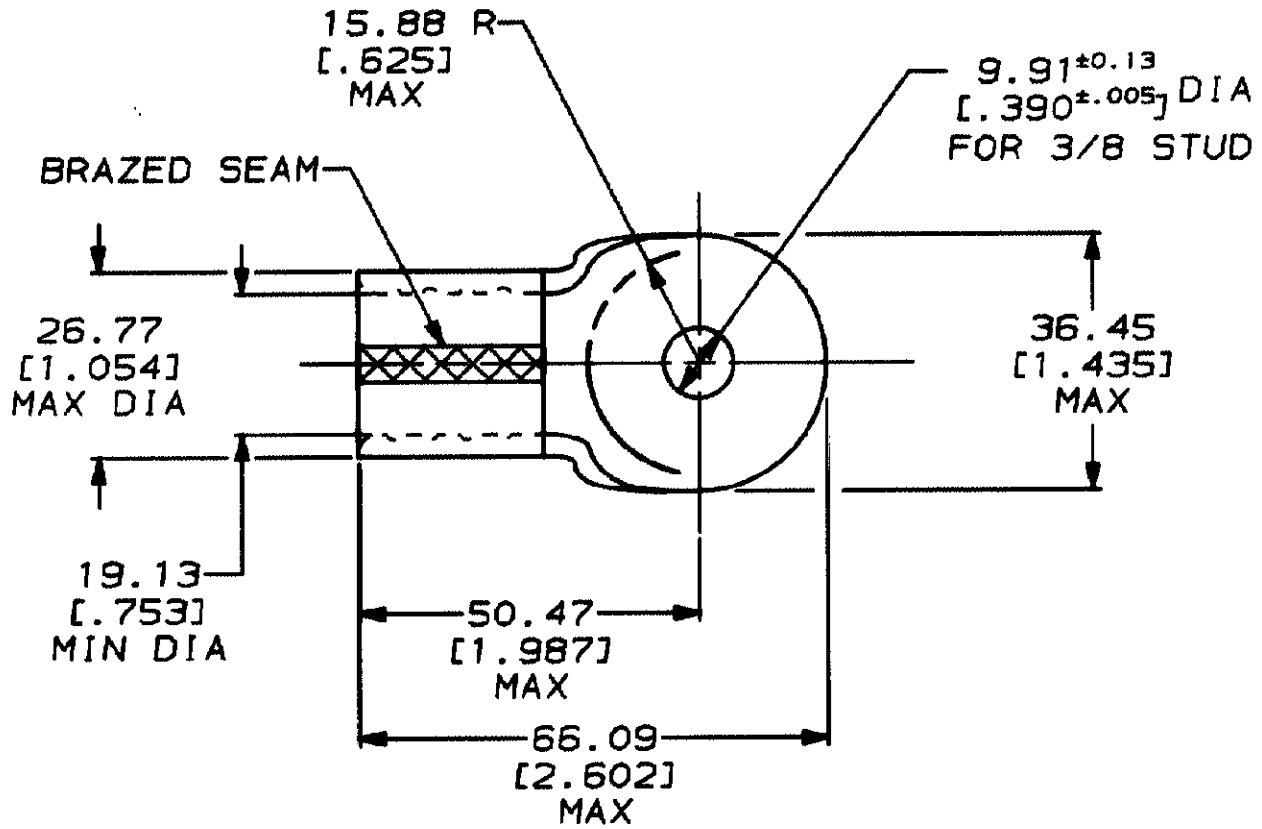

THIS DRAWING IS A CONTROLLED DOCUMENT FOR AMP INCORPORATED.
 IT IS SUBJECT TO CHANGE AND THE CONTROLLING ENGINEERING
 ORGANIZATION SHOULD BE CONTACTED FOR THE LATEST REVISION.

DRAWING MADE IN THIRD ANGLE PROJECTION

322252
PART NO

DO NOT SCALE PRINT.
 UNLESS SPECIFIED
 DIMENSIONS IN mm (IN)
 TOLERANCES ON:
 2 PLC DEC ± 0.20(.008)
 3 PLC DEC ± -
 ANGLES ± -

MATERIAL
 COPPER ASTM B-152
 ANNEALED

FINISH
 TIN PLATE
 0.00254(.000100) MIN
 THK PER MIL-T-10727

NAME
 TERMINAL, RING TONGUE, SOLISTRAND™
 WIRE SIZE: 127.0-152.0mm² [250-300] MCM

SIZE A	CAGE CODE 00779	DRAWING NO C-322252
SCALE 1:1	SHEET 1 OF 1	

X-ON Electronics

Largest Supplier of Electrical and Electronic Components