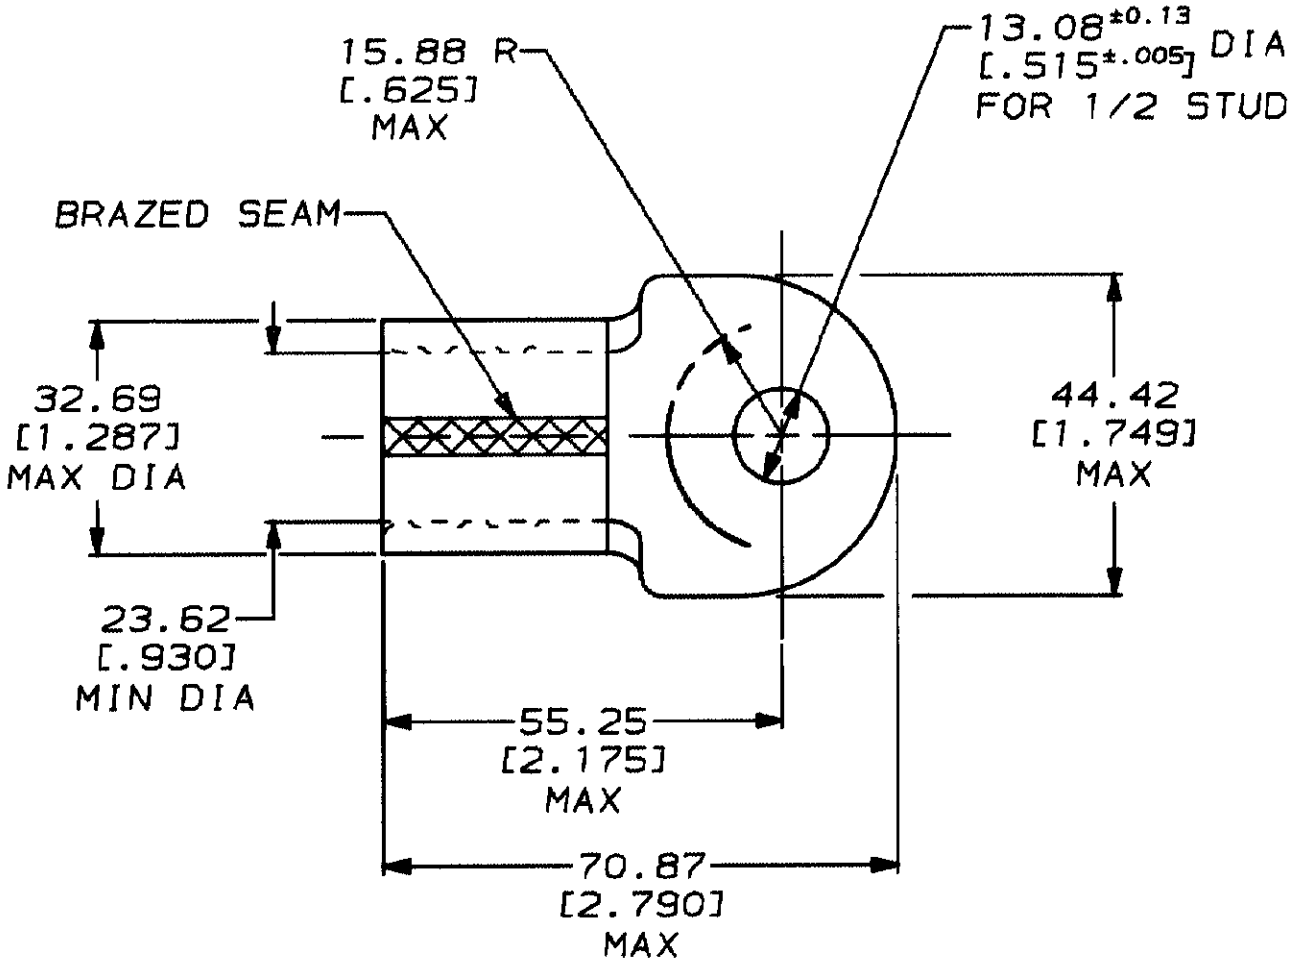

THIS DRAWING IS A CONTROLLED DOCUMENT FOR AMP INCORPORATED.  
IT IS SUBJECT TO CHANGE AND THE CONTROLLING ENGINEERING  
ORGANIZATION SHOULD BE CONTACTED FOR THE LATEST REVISION.

DRAWING MADE IN THIRD ANGLE PROJECTION

LOC	DIST	P	F	LTR	DESCRIPTION	DATE	APPROVED
G	14			F	REVISED & REDRAWN PER G-5803	6/12/92	DKS / AJK

THIS DRAWING IS UNPUBLISHED. RELEASED FOR PUBLICATION BY AMP INCORPORATED. ALL INTERNATIONAL RIGHTS RESERVED. © COPYRIGHT 19

322264
PART NO

DO NOT SCALE PRINT, UNLESS SPECIFIED DIMENSIONS IN mm (IN) TOLERANCES ON: 2 PLC DEC ± 0.20 (.008) 3 PLC DEC ± - ANGLES ± -	DR 6/12/92 DK SCHRUM	<b>AMP</b> AMP Incorporated Harrisburg, PA 17105-3608
	CHK 6/26/92 RD HEIM	
MATERIAL COPPER ASTM B-152 ANNEALED	APPO 6/26/92 AJ KAUFMAN	NAME TERMINAL, RING TONGUE, SOLISTRAND™ WIRE SIZE: 203.0mm² [400] MCM
FINISH TIN PLATE 0.00254 [.000100] MIN THK PER MIL-T-10727	APPO 6/26/92 CR RHOADS	SIZE <b>A</b>
	PRODUCT SPEC -	CAGE CODE 00779
	APPLICATION SPEC -	DRAWING NO <b>C-322264</b>
	WEIGHT -	SCALE 1:1
		SHEET 1 OF 1