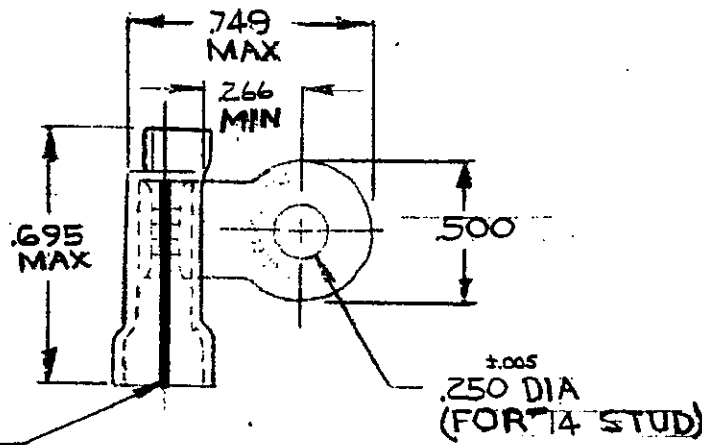

322307

STRIP COLOR: GREEN

TONGUE MATERIAL THICKNESS = .040 ±0.002
FOR .115 TO .170 WIRE INSULATION DIA

1	WIRE TERMINAL	322307	SLEEVE: PVC COLOR: NATURAL BODY: COPPER (QQ-C-576) TIN PL (MIL-T-10727)
---	---------------	--------	---

UNLESS OTHERWISE SPECIFIED DIMENSIONS ARE IN INCHES
TOLERANCES ON:
DECIMALS .008
ANGLES ±5°

CONTRACT NO.	— 4 —
DR.	<i>S. C. [unclear]</i> 7-23-68
CHK.	<i>FRW</i> 7-7-68
APPD.	<i>Swabel</i> 8-30-68
REL.	

AMP INCORPORATED
HARRISBURG, PENNSYLVANIA

NAME: WIRE TERMINAL
PLASTI-GRIP RING TONGUE FLAG
WIRE SIZE: 20-16 HD

MATERIAL
SEE TABLE

DSGN APPD.	
OTHER APPD.	

SIZE	CODE IDENT NO.	NUMBER
A	00779	322307

SCALE: 2:1