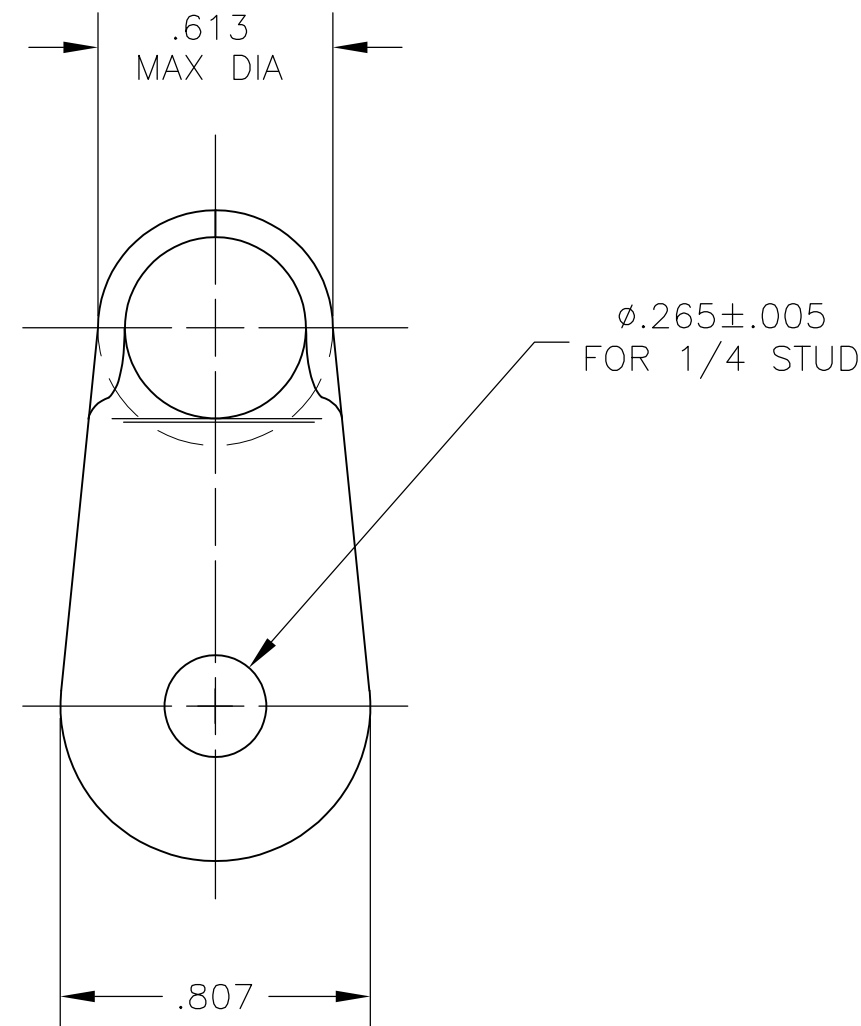

ALL RIGHTS RESERVED.

LOC	DIST	REVISIONS			
P	LTR	DESCRIPTION	DATE	DWN	APVD
G	14	C1	REVISED PER ECO-12-006198	30MAR12	KH DR

- △ 1 COPPER PER ASTM B-152, ANNEALED
- △ 2 TIN PLATE PER ASTM B-545

322905
PART NO

THIS DRAWING IS A CONTROLLED DOCUMENT.		DWN jr_ruth	07MAY04	TE Connectivity	
DIMENSIONS: INCHES		CHK MJ SPICER	07MAY04		
		APVD MJ SPICER	07MAY04	NAME WIRE TERMINAL SOLISTRAND, RING TONGUE, BENT 90 WIRE SIZ 1/0	
TOLERANCES UNLESS OTHERWISE SPECIFIED:		PRODUCT SPEC		RESTRICTED TO	
0 PLC ± -		APPLICATION SPEC		SIZE	CAGE CODE
1 PLC ± -				A3	00779
2 PLC ± -		WEIGHT	-	DRAWING NO C-322905	
3 PLC ± .008		CUSTOMER DRAWING		SCALE	2:1
4 PLC ± -				SHEET	1 OF 1
ANGLES ± 5°				REV	C1
FINISH					
- 1					
- 2					