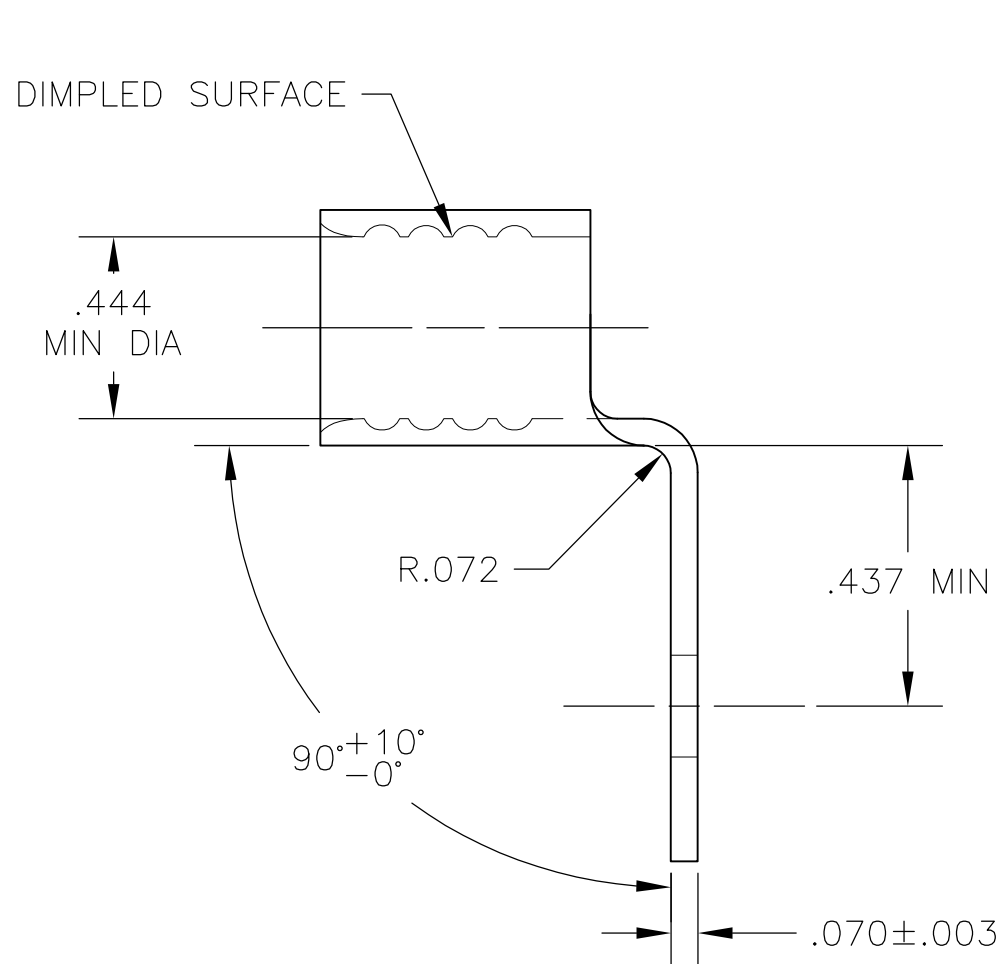

ALL RIGHTS RESERVED.

LOC	DIST	REVISIONS			
P	LTR	DESCRIPTION	DATE	DWN	APVD
G	14	C1	REVISED PER ECO-12-006198	30MAR12	KH DR

- △ 1 COPPER PER ASTM B-152, ANNEALED
- △ 2 TIN PLATE PER ASTM B-545

322905
PART NO

THIS DRAWING IS A CONTROLLED DOCUMENT.		DWN jr_ruth	07MAY04	TE Connectivity	
DIMENSIONS: INCHES		CHK MJ SPICER	07MAY04		
		APVD MJ SPICER	07MAY04	NAME WIRE TERMINAL SOLISTRAND, RING TONGUE, BENT 90 WIRE SIZ 1/0	
TOLERANCES UNLESS OTHERWISE SPECIFIED:		PRODUCT SPEC		RESTRICTED TO	
0 PLC ± -		APPLICATION SPEC		SIZE	CAGE CODE
1 PLC ± -				A3	00779
2 PLC ± -		WEIGHT	-	DRAWING NO C-322905	
3 PLC ± .008		CUSTOMER DRAWING		SCALE	2:1
4 PLC ± -				SHEET	1 OF 1
ANGLES ± 5°				REV	C1
FINISH					
- 1					
- 2					