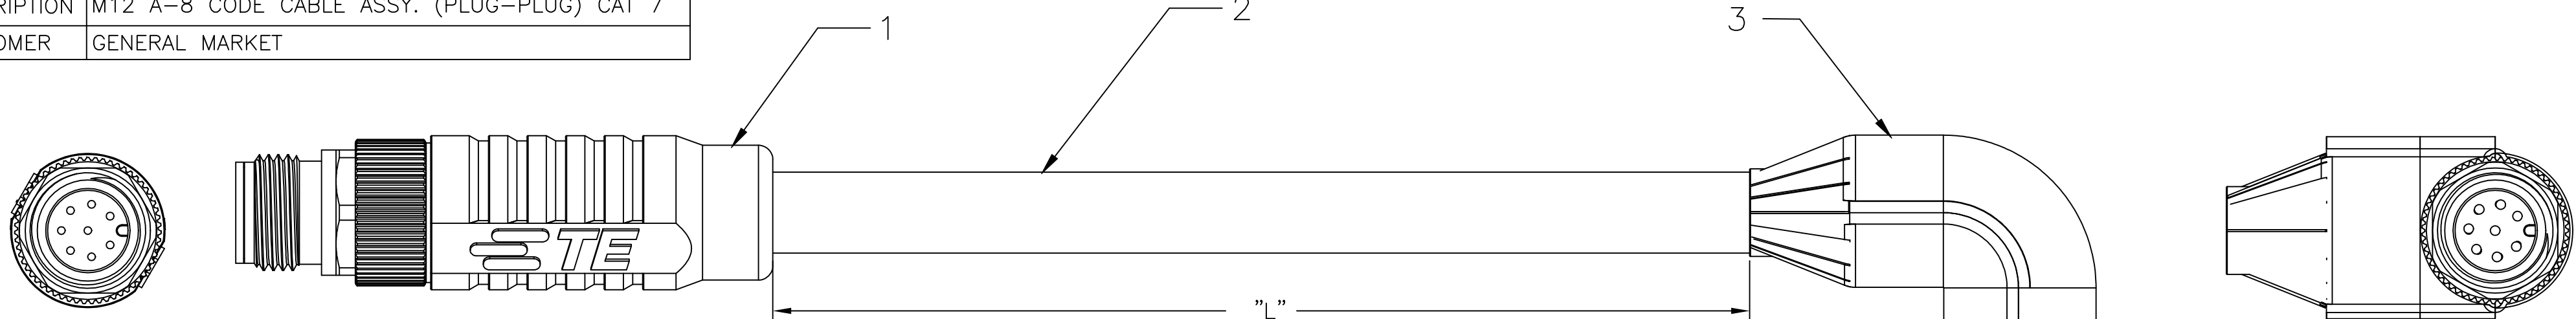

4

3

2

1

THIS DRAWING IS UNPUBLISHED.		RELEASED FOR PUBLICATION	
© COPYRIGHT - TE Connectivity		ALL RIGHTS RESERVED.	
PROJECT	PRJ-14-00004825		
PART NO.	X-2322423-X		
DESCRIPTION	M12 A-8 CODE CABLE ASSY. (PLUG-PLUG) CAT 7		
CUSTOMER	GENERAL MARKET		

REVISIONS					
P	LTR	DESCRIPTION	DATE	DWN	APVD
	A1	REVISED PER ECR-18-000357	09JAN2018	GK	SE

WIRING TABLE				
PIN		568-B WIRING		PIN
1		WHITE ORANGE		1
2		ORANGE		2
3		WHITE GREEN		3
4		BLUE		4
5		GREEN		5
6		WHITE BLUE		6
7		WHITE BROWN		7
8		BROWN		8
0				0

M12 A-CODE CABLE ASSEMBLY
(STRAIGHT AND RIGHT ANGLED CONNECTOR)

SECTION A-A