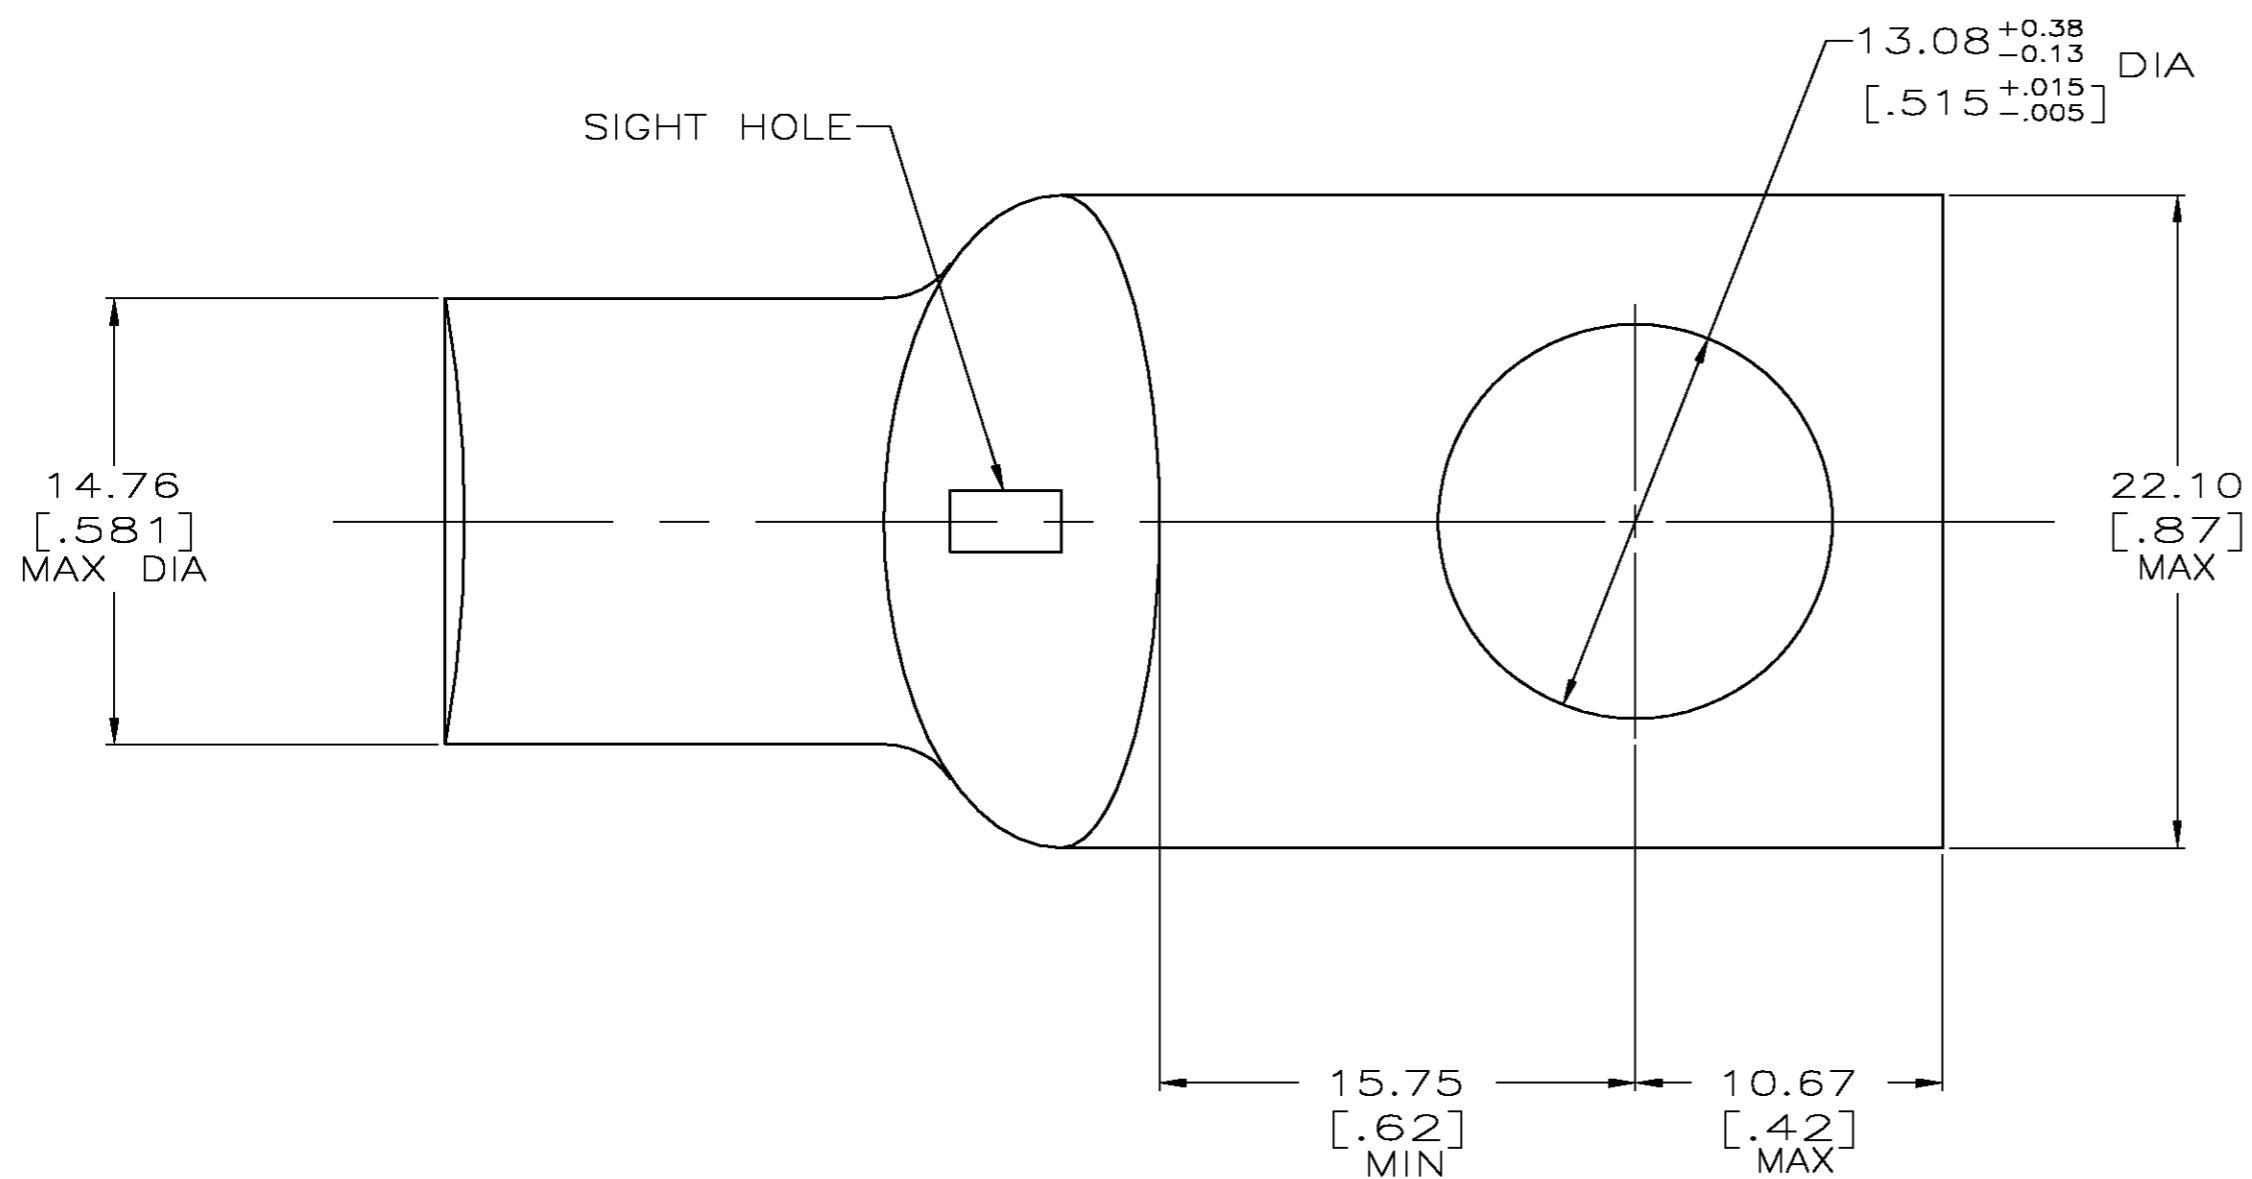

- 1 CIRCULAR MIL RANGE: 83,700-119,500 CM
- 2 TIN PL 0.00381[.000150] MIN THK PER MIL-T-10727
- 3 ANNEALED COPPER PER ASTM B-75

THIS DRAWING IS A CONTROLLED DOCUMENT.		DWN DK SCHRUM 02/28/90	CLEANED, UNPLATED		325305-4
DIMENSIONS: INCHES		CHK MS FEHER 31AUG94	FINISH		325305
TOLERANCES UNLESS OTHERWISE SPECIFIED:		APVD MJ SPICER 31AUG94	PART NO		
0 PLC ± -		PRODUCT SPEC	Tyco Electronics Corporation Harrisburg, PA 17105		
1 PLC ± -		APPLICATION SPEC	NAME TERMINAL, AMPPOWER WIRE SIZE: 1/0 AWG		
2 PLC ± 0.51[.020]			SIZE	CAGE CODE	DRAWING NO
3 PLC ± -			A2	00779	C=325305
4 PLC ± -			RESTRICTED TO		-
ANGLES ± -		WEIGHT	SCALE 4:1 SHEET 1 OF 1 REV U		
FINISH		CUSTOMER DRAWING			
- 3		SEE TABLE			