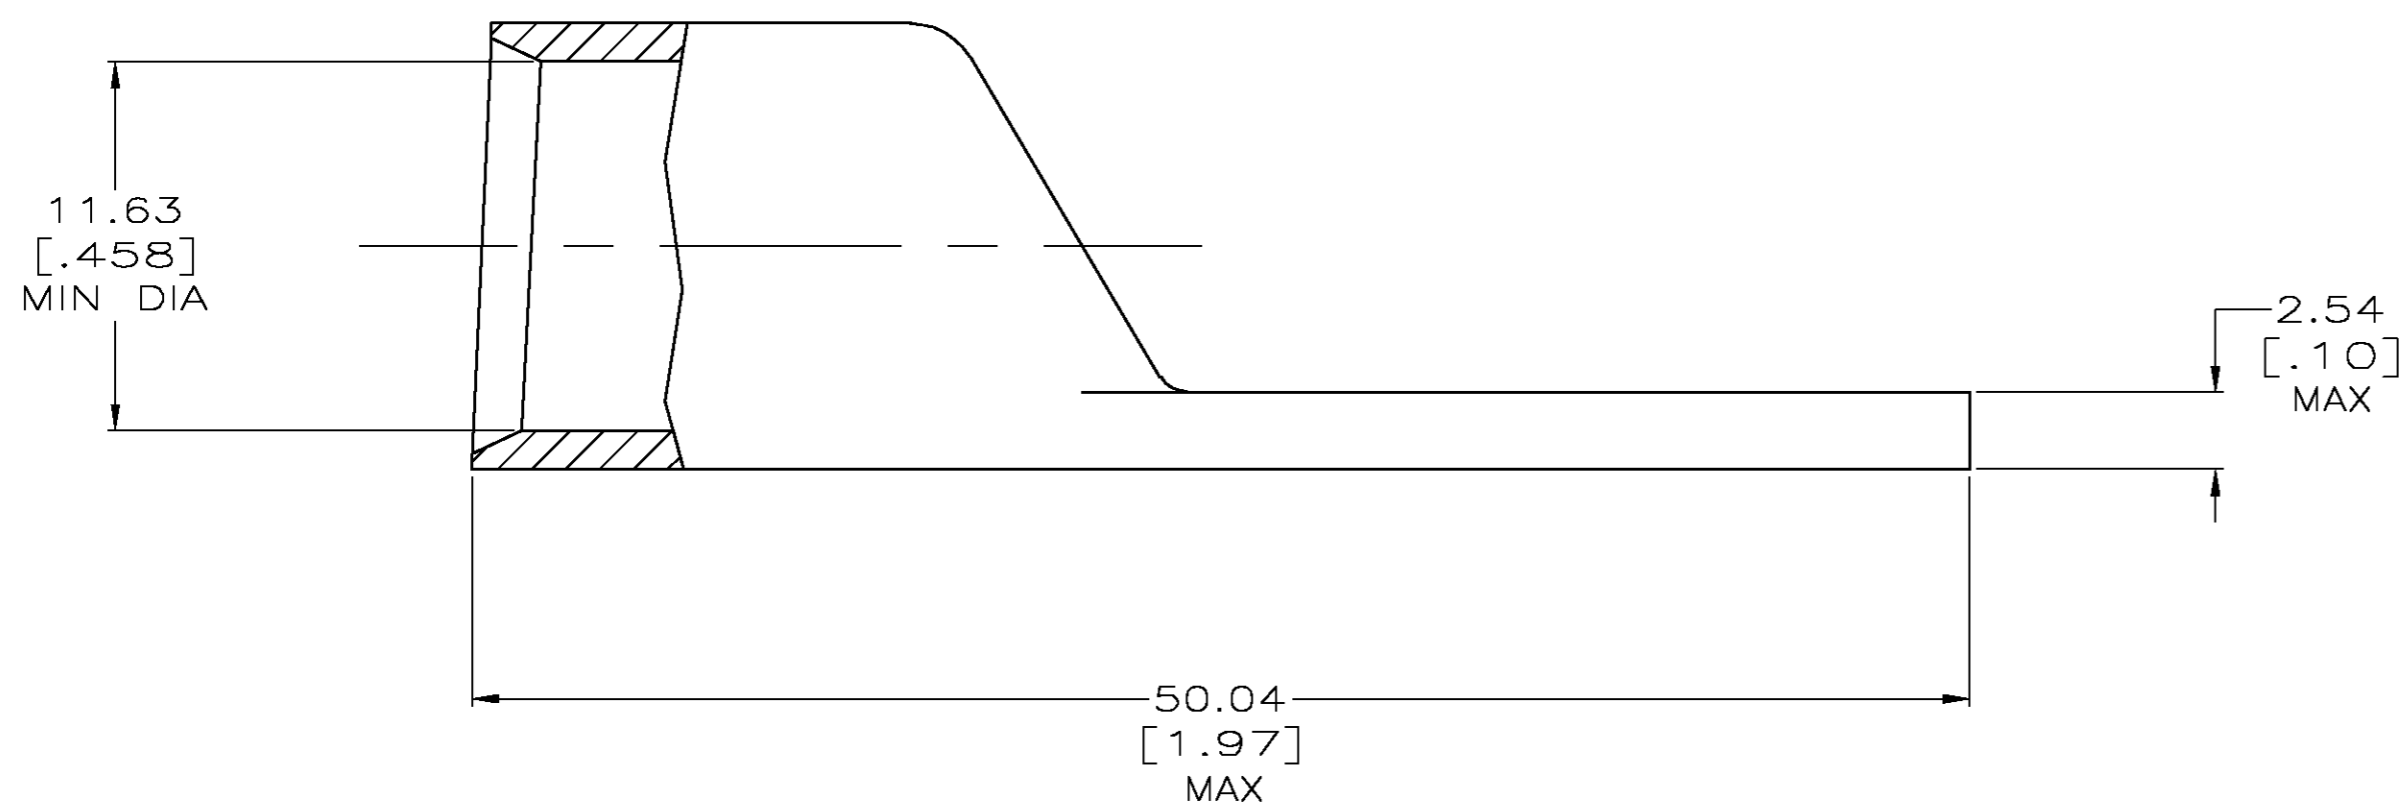

- 1 CIRCULAR MIL RANGE: 83,700-119,500 CM
- 2 TIN PL 0.00381[.000150] MIN THK PER MIL-T-10727
- 3 ANNEALED COPPER PER ASTM B-75

THIS DRAWING IS A CONTROLLED DOCUMENT.		DWN DK SCHRUM 02/28/90	CLEANED, UNPLATED		325305-4
DIMENSIONS: INCHES		CHK MS FEHER 31AUG94	FINISH		325305
TOLERANCES UNLESS OTHERWISE SPECIFIED:		APVD MJ SPICER 31AUG94	PART NO		
0 PLC ± -		PRODUCT SPEC	Tyco Electronics Corporation Harrisburg, PA 17105		
1 PLC ± -		APPLICATION SPEC	NAME TERMINAL, AMPPOWER WIRE SIZE: 1/0 AWG		
2 PLC ± 0.51[.020]			SIZE	CAGE CODE	DRAWING NO
3 PLC ± -			A2	00779	C=325305
4 PLC ± -			RESTRICTED TO		-
ANGLES ± -		WEIGHT	SCALE 4:1 SHEET 1 OF 1 REV U		
FINISH		CUSTOMER DRAWING			
- 3		SEE TABLE			