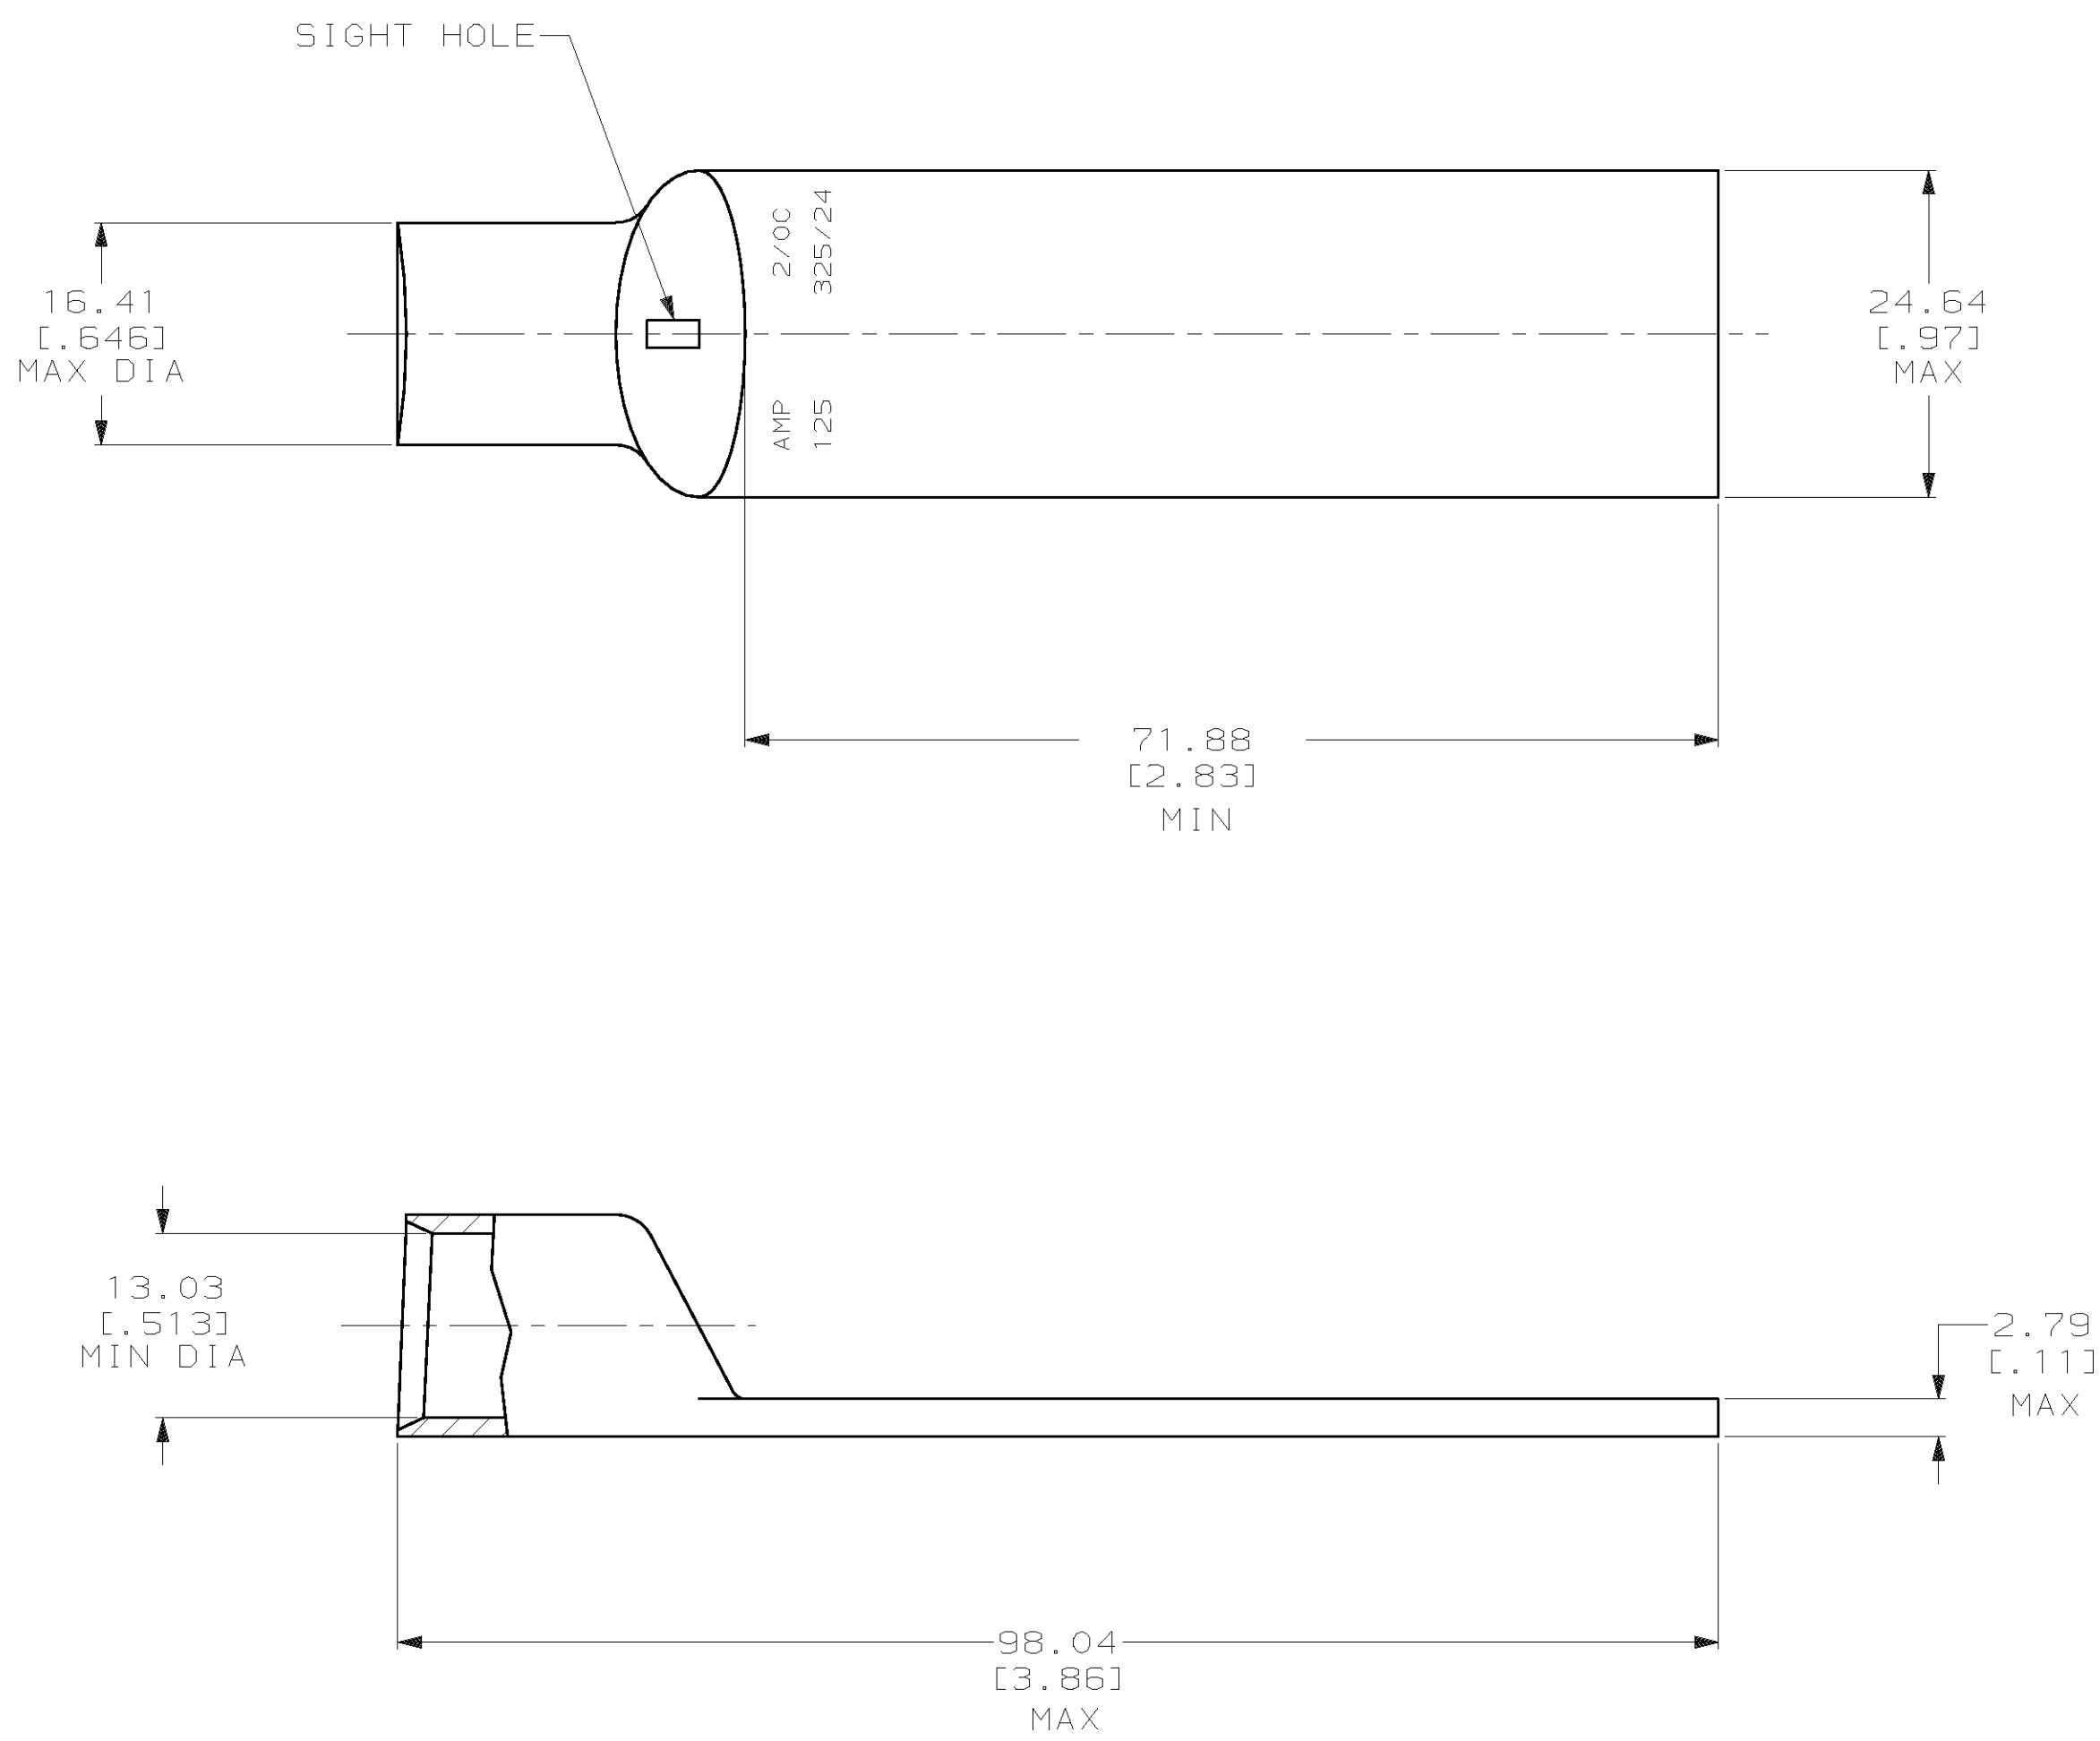

- 1 CIRCULAR MIL AREA RANGE: 119,500-150,500 CM
- 2 TIN PL 0.00381 [.000150] MIN THK PER MIL-T-10727

325406

325406
PART NO

| | | | | | |
|--|--|-----------------------------|--|---|--|
| DO NOT SCALE PRINT. UNLESS SPECIFIED DIMENSIONS IN mm [INCHES] TOLERANCES ON : 2 PLC DEC ± 0.51 [.020] 3 PLC DEC ± - ANGLES ± - | | DR 02/28/90 DK SCHRUM | | AMP INCORPORATED Harrisburg, Pa. 17105 | |
| MATERIAL ANNEALED COPPER ASTM B-75 | | CHK 17JAN95 MS FEHER | | | |
| FINISH △ | | APPD 17JAN95 WJ VOCKROTH | | NAME TERMINAL, AMPOWER WIRE SIZE: 2/0 AWG | |
| | | APPD 17JAN95 TL SHUTTER | | DRAWING NO 325406 | |
| | | PRODUCT SPEC - | | CAGE CODE 00779 | |
| | | APPLICATION SPEC - | | SCALE 2:1 | |
| | | WEIGHT .108 LB | | SHEET 1 OF 1 | |