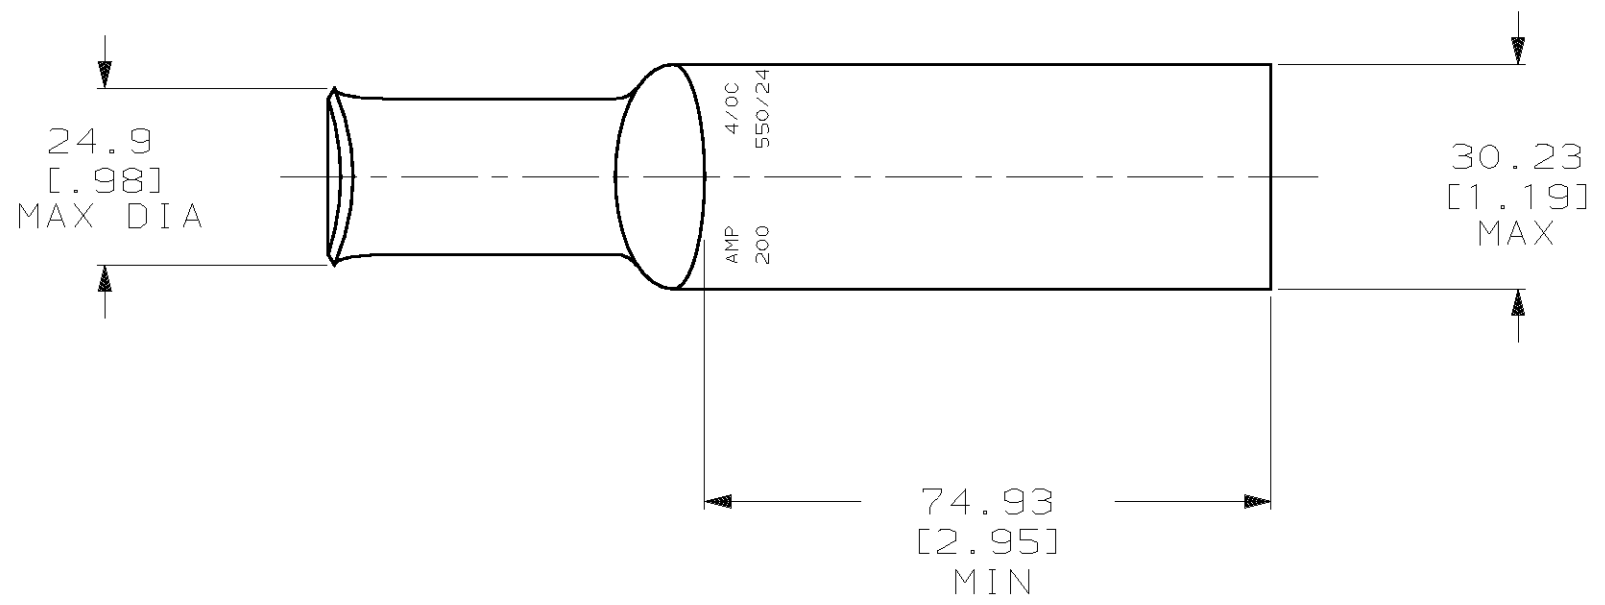

1 CIRCULAR MIL RANGE: 190,000-231,000 CM

325614

325614
PART NO

DO NOT SCALE PRINT. UNLESS SPECIFIED DIMENSIONS IN mm [INCHES] TOLERANCES ON : 2 PLC DEC ± - 3 PLC DEC ± - ANGLES ± -		DR 02/28/90 DK SCHRUM	AMP Incorporated Harrisburg, PA 17105-3608		
MATERIAL COPPER PER ASTM B-75 ANNEALED		CHK 8/10/92 AJ KAUFMAN			
FINISH TIN PLATE 0.00381 [.000150] MIN THK PER MIL-T-10727		APPD 8/10/92 RE ROSER	NAME TERMINAL, AMPOWER, WIRE SIZE: 4/0 AWG		
THIS DRAWING IS A CONTROLLED DOCUMENT FOR AMP INCORPORATED. IT IS SUBJECT TO CHANGE AND THE CONTROLLING ENGINEERING ORGANIZATION SHOULD BE CONTACTED FOR THE LATEST REVISION.		APPD 8/10/92 JL MECKLEY	SIZE C	CAGE CODE 00779	DRAWING NO C-325614
		PRODUCT SPEC -	SCALE 1:1	SHEET 1 OF 1	
		APPLICATION SPEC -	CUSTOMER DRAWING		
		WEIGHT .102 LBS			