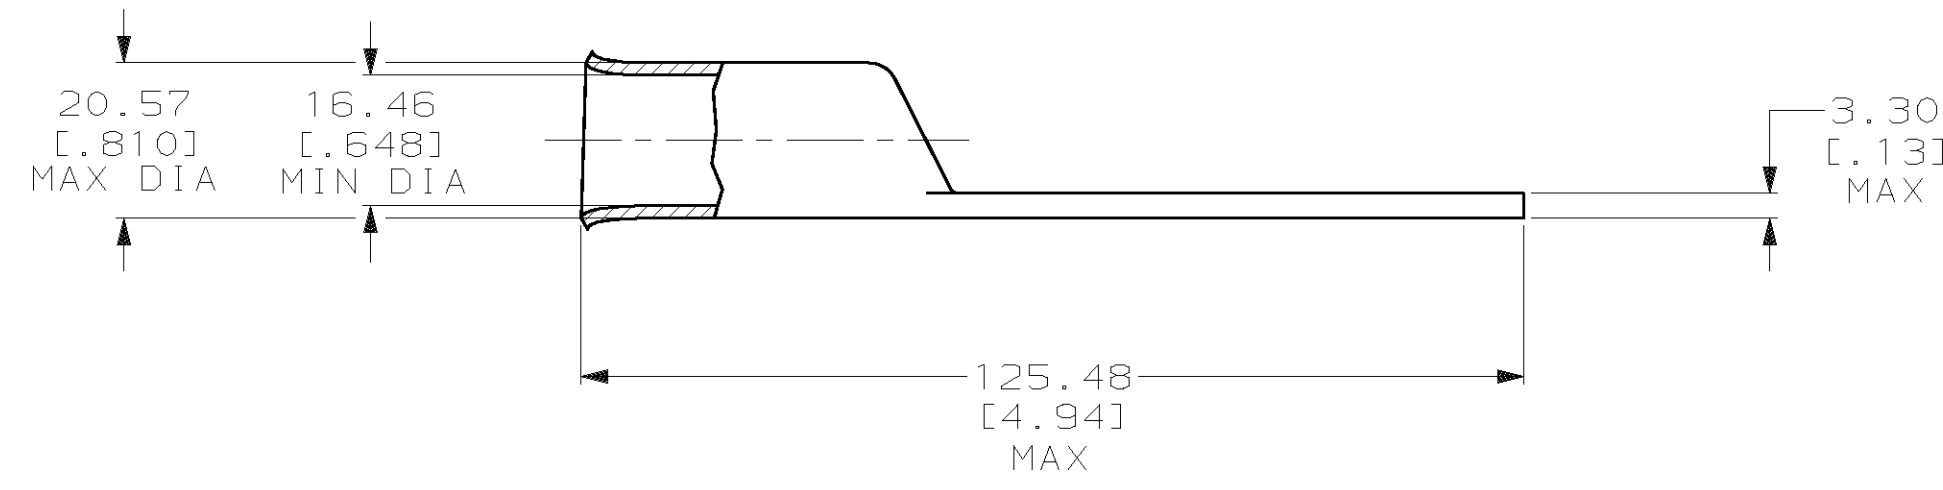

1 CIRCULAR MIL RANGE: 190,000-231,000 CM

325614

325614
PART NO

DO NOT SCALE PRINT. UNLESS SPECIFIED DIMENSIONS IN mm [INCHES] TOLERANCES ON : 2 PLC DEC ± - 3 PLC DEC ± - ANGLES ± -		DR 02/28/90 DK SCHRUM	AMP Incorporated Harrisburg, PA 17105-3608		
MATERIAL COPPER PER ASTM B-75 ANNEALED		CHK 8/10/92 AJ KAUFMAN			
FINISH TIN PLATE 0.00381 [.000150] MIN THK PER MIL-T-10727		APPD 8/10/92 RE ROSER	NAME TERMINAL, AMPOWER, WIRE SIZE: 4/0 AWG		
THIS DRAWING IS A CONTROLLED DOCUMENT FOR AMP INCORPORATED. IT IS SUBJECT TO CHANGE AND THE CONTROLLING ENGINEERING ORGANIZATION SHOULD BE CONTACTED FOR THE LATEST REVISION.		APPD 8/10/92 JL MECKLEY	SIZE C	CAGE CODE 00779	DRAWING NO C-325614
		PRODUCT SPEC -	SCALE 1:1	SHEET 1 OF 1	
		APPLICATION SPEC -	CUSTOMER DRAWING		
		WEIGHT .102 LBS			