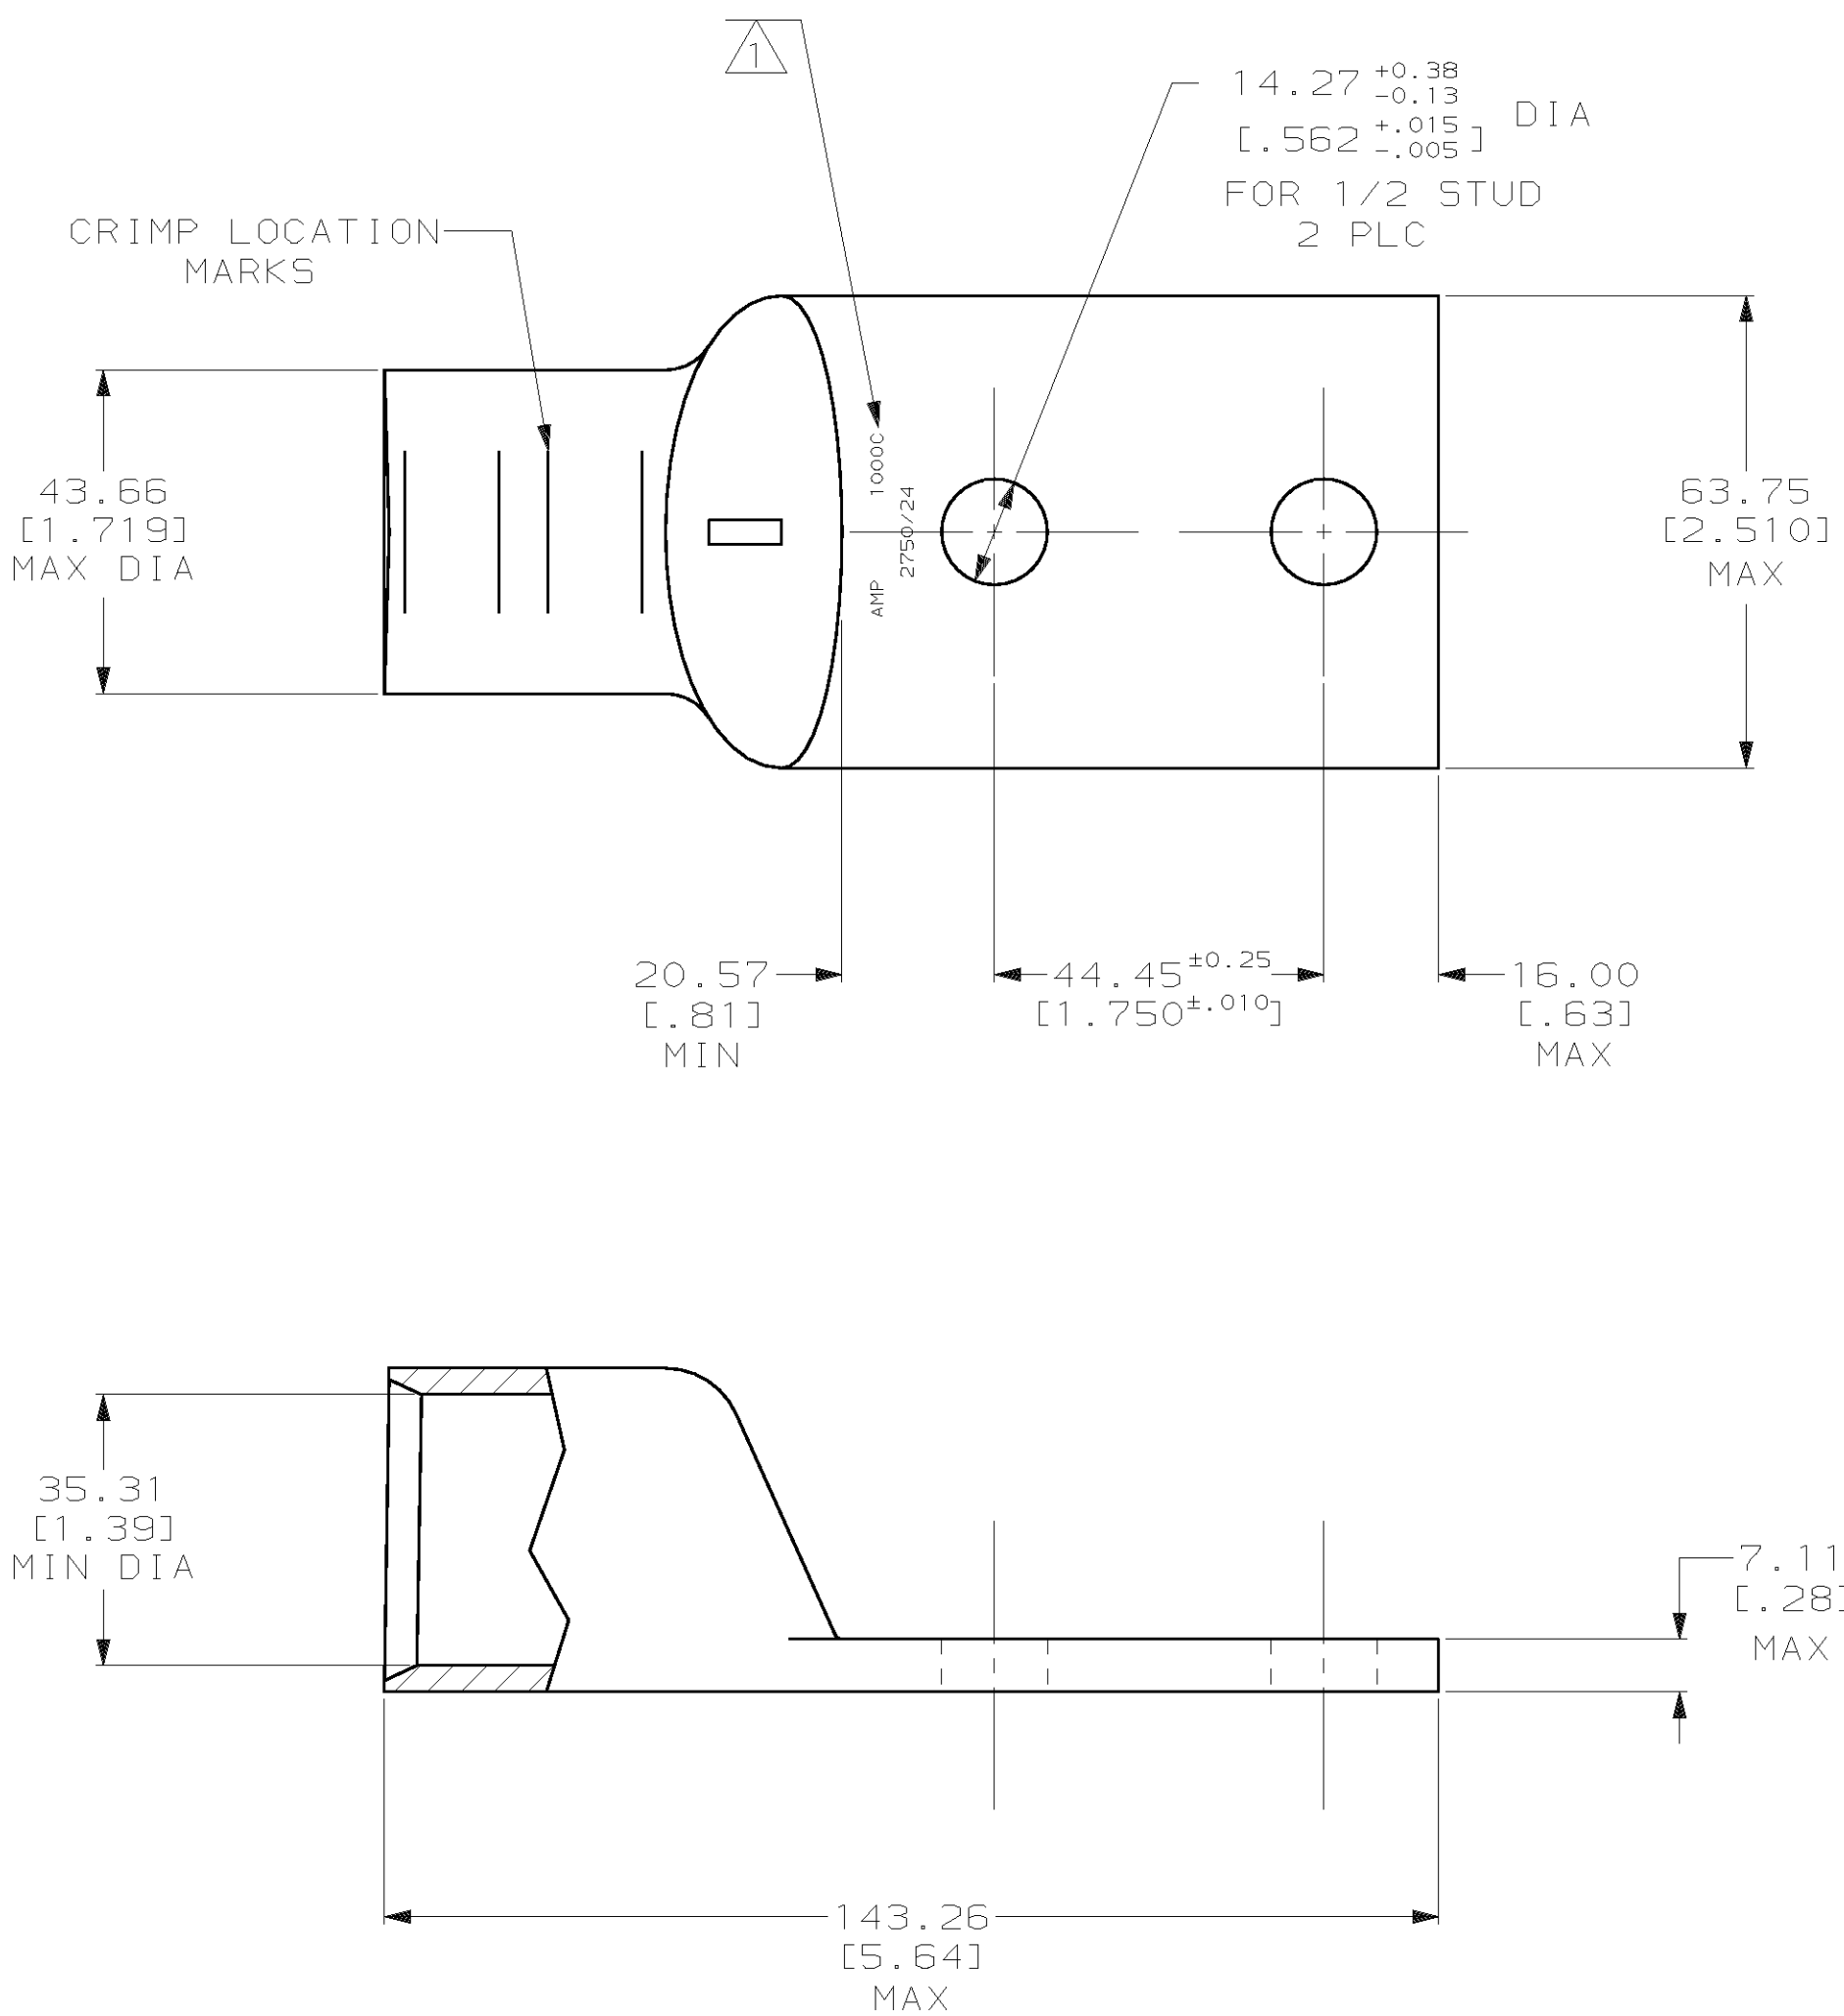

METRIC
 DIMENSIONS LISTED IN mm [INCHES]

△ STAMP AMP 1000C 2750/24 APPROX AS SHOWN

AMP WIRE RANGE	UL Listed	CS LR7189 Certified	MILITARY P/N AND CLASS
525.7mm ² [1000] MCM STRANDED	525.7mm ² [1000] MCM STRANDED	525.7mm ² [1000] MCM STRANDED	NOT APPLICABLE

AMP INCORPORATED CUSTOMER SERVICE SYSTEMS		MAX RECOMMENDED OPERATING TEMPERATURE: 170°C MAX	DO NOT SCALE PRINT. UNLESS SPECIFIED DIMENSIONS IN mm [INCHES] TOLERANCES ON: 2 PLC DEC ± 0.20 [.008] 3 PLC DEC ± - ANGLES ± -	DR 10/19/90 DK SCHRUM	AMP Incorporated Harrisburg, PA 17105-3608	
FOR ADDITIONAL PRODUCT INFORMATION OR COPIES OF DRAWINGS AND TECHNICAL DOCUMENTS	PRODUCT INFORMATION CENTER 1-800-522-6752	VOLTAGE RATING: -	MATERIAL COPPER ASTM B-75 ANNEALED	CHK 8/17/92 AJ KAUFMAN	NAME TERMINAL, RECTANGULAR TONGUE, AMPOWER™	
FOR APPLICATION TOOLING INFORMATION	CUSTOMER SERVICE HOTLINE 1-800-722-1111	CIRCULAR MIL AREA: 950 - 1125 MCM STRANDED	FINISH SEE TABLE	APPD 8/17/92 WJ VOCKROTH	PRODUCT SPEC 108-30200	SIZE C 00779
FOR ORDER ENTRY	1-800-526-5142	THIS DRAWING IS A CONTROLLED DOCUMENT FOR AMP INCORPORATED. IT IS SUBJECT TO CHANGE AND THE CONTROLLING ENGINEERING ORGANIZATION SHOULD BE CONTACTED FOR THE LATEST REVISION.		APPD 8/17/92 CR RHOADS	APPLICATION SPEC -	DRAWING NO C-327294
				WEIGHT 1.11 lbs.	SCALE 1:1	SHEET 1 OF 1