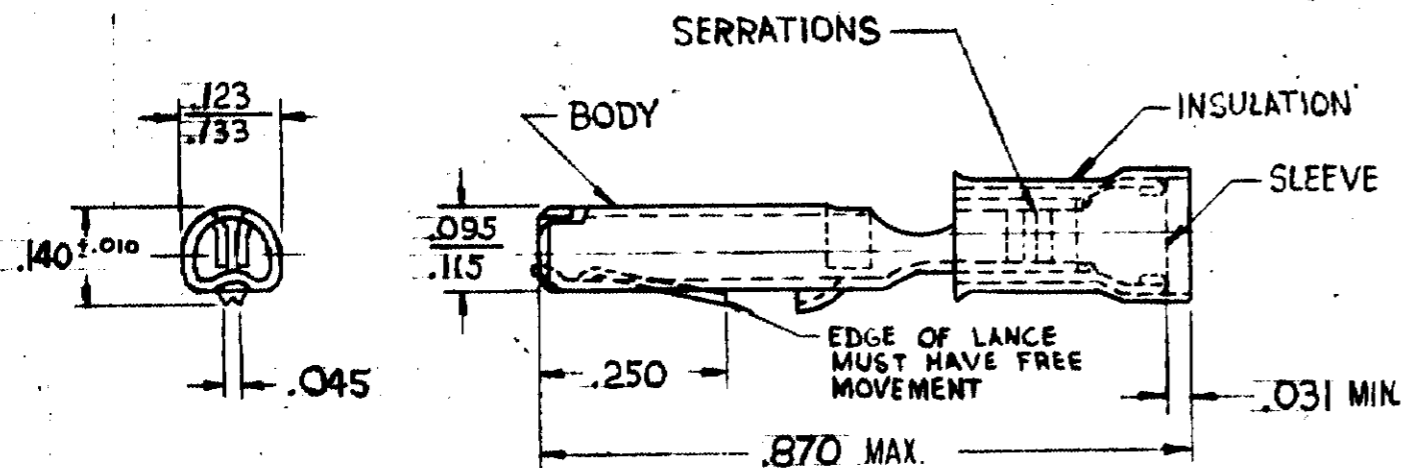

FOR .040 TO .060 WIRE INS. DIA.

TABLE I

SEE TABLE II	SEE TABLE II	SLEEVE: COPPER (QQ-C-576)
		INSULATION: NYLON (MIL-M-20693) TYPE I. COLOR: YELLOW
		BODY: BRASS (MIL-C-50) FINISH: SEE TABLE II
PART NO. ON TAPE	PART NO.	MATERIAL & FINISH

TABLE II

PART NO.	PART NO. ON TAPE	FINISH
329317	2-329317-3	GOLD PL. (MIL-G-45204B) .000020 MIN. EXT. THK. OVER NICKEL PL. (QQ-N-290) .000050 MIN. EXT. THK.
2-329317-1	2-329317-4	TIN PL. (MIL-T-10727).00015. TO .0004 THK. OVER NICKEL PL. (QQ-N-290).000050 MIN. EXT. THK.
2-329317-1	2-329317-4	OBSOLETE OBSOLETE

UNLESS OTHERWISE SPECIFIED DIMENSIONS ARE IN INCHES TOLERANCES ON: DECIMALS ± .008 ANGLES ± 5°	CONTRACT NO. <u>4</u>	AMP AMP INCORPORATED HARRISBURG, PENNSYLVANIA		
	DR. <u>Thomas Rado 3-29-73</u>			
	MATERIAL	CHK. <u>Am. Ensminger 3-1-73</u>	NAME WIRE TERMINAL PIDG LANCELOK WIRE SIZE: 24-22	
	SEE TABLE I	APPD. <u>Abel 3-1-73</u>	SIZE B	CODE IDENT NO. 00779
	REL. <u>Ralph Guss 3-1-78</u>	SCALE NTS	SHEET 1 OF 1	
	DSGN APPD	CUSTOMER DRAWING		
	OTHER APPD			