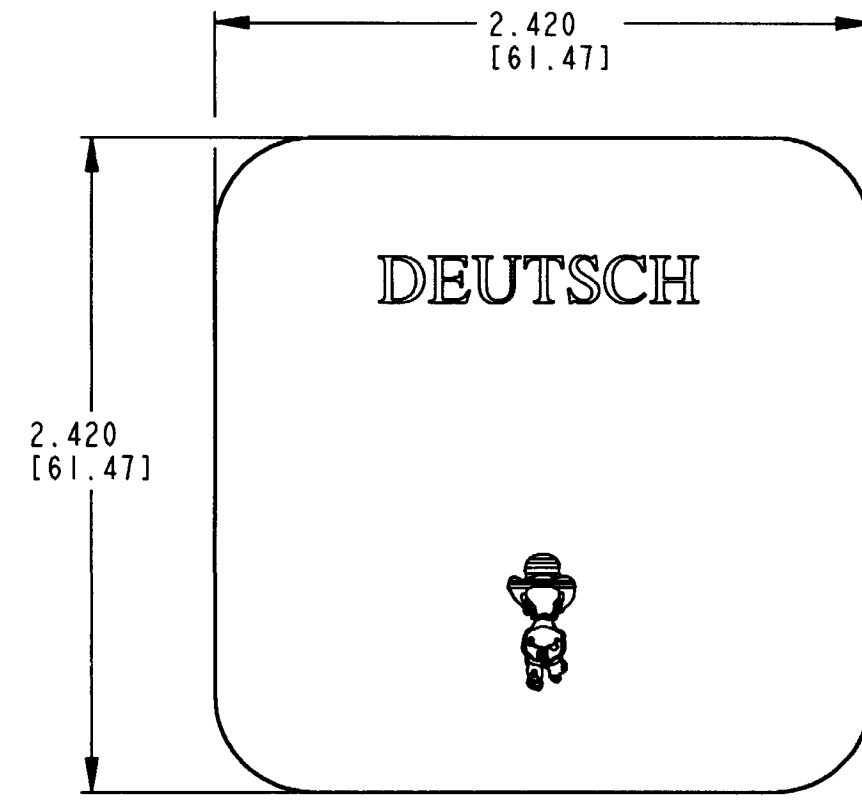

REV  
NC 3315-015-0005

REVISIONS			
SYM	DESCRIPTION	DATE	APPROVED
NC	NEW RELEASE PER E.O. P17788	8-2-02	ADR

- 4. MATERIAL: YELLOW PLASTIC
- 3. THIS DUST CAP FITS ON THE FOLLOWING CONNECTORS:  
DRB12-48P\*(N)E-\*\*\*\* RECEPTACLE  
DRB12-60P\*(N)E-\*\*\*\* RECEPTACLE  
(\* = A,B,C,D KEYS; \*\*\*\* = ALL MODIFICATIONS).  
CONSULT FACTORY FOR MODS.
- 2. DIMENSION TOLERANCE: ±.050 [1.27].

NOTES: 1. DIMENSIONS ARE IN INCHES [mm].

SIGNATURE & DATE		DUST CAP DRB SERIES  ENVELOPE	CP EPI12	MATL. CODE
DR	D. MEYER 05/31/02		<b>The Deutsch Company</b> DEUTSCH I.P.D. 3850 INDUSTRIAL AVE. HEMET, CALIF. 92545	
CHK	<i>S. Bend 7-29-02</i>		<b>B 3315-015-0005</b>	
PE	<i>D. Meyer 7-25-02</i>			
APPD	<i>R. Reed 8-2-02</i>	DWG SIZE	CODE 11139	SHEET   OF
SCALE	NONE WT			