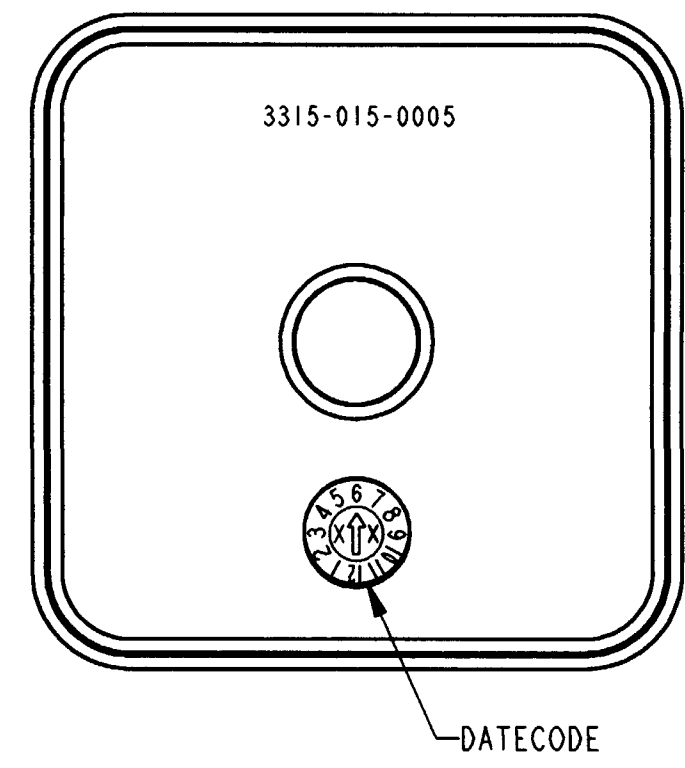

REV  
NC 3315-015-0005

REVISIONS			
SYM	DESCRIPTION	DATE	APPROVED
NC	NEW RELEASE PER E.O. P17788	8-2-02	ADR

- 4. MATERIAL: YELLOW PLASTIC
- 3. THIS DUST CAP FITS ON THE FOLLOWING CONNECTORS:  
DRB12-48P\*(N)E-\*\*\*\* RECEPTACLE  
DRB12-60P\*(N)E-\*\*\*\* RECEPTACLE  
(\* = A,B,C,D KEYS; \*\*\*\* = ALL MODIFICATIONS).  
CONSULT FACTORY FOR MODS.
- 2. DIMENSION TOLERANCE: ±.050 [1.27].

NOTES: 1. DIMENSIONS ARE IN INCHES [mm].

SIGNATURE & DATE		DUST CAP DRB SERIES  ENVELOPE	CP EPI12	MATL. CODE
DR	D. MEYER 05/31/02		<b>The Deutsch Company</b> DEUTSCH I.P.D. 3850 INDUSTRIAL AVE. HEMET, CALIF. 92545	
CHK	<i>S. Bend 7-29-02</i>		<b>B 3315-015-0005</b>	
PE	<i>D. Meyer 7-25-02</i>			
APPD	<i>R. Reed 8-2-02</i>	DWG SIZE	CODE 11139	SHEET   OF
SCALE	NONE WT			