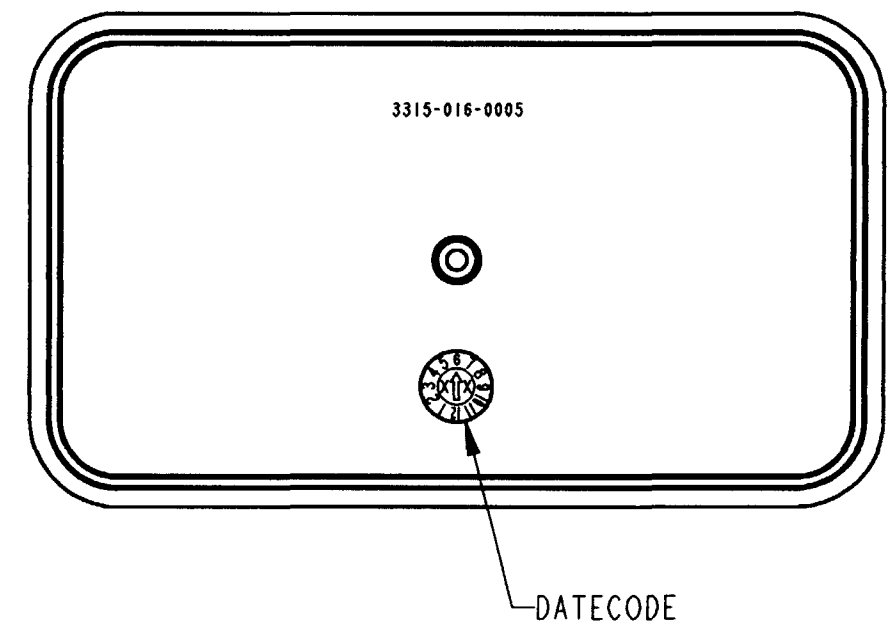

REV NC	3315-016-0005	REVISIONS		
SYM	DESCRIPTION	DATE	APPROVED	
NC	NEW RELEASE PER E.O. P17789	6-6-02	RDR	

4. MATERIAL: YELLOW PLASTIC
3. THIS DUST CAP FITS ON THE FOLLOWING CONNECTORS:
DRB12-102P*NE-**** RECEPTACLE
(* = A,B,C,D KEYS; **** = ALL MODIFICATIONS).
CONSULT FACTORY FOR MODS.
2. DIMENSION TOLERANCE: $\pm .050$ [1.27].
1. DIMENSIONS ARE IN INCHES [mm].
- NOTES:

DR	D. MEYER 05/31/02	DUST CAP DRB SERIES ENVELOPE	CP	EPI12	MATL. CODE
CHK	<i>[Signature]</i> 4/11/02		The Deutsch Company DEUTSCH I.P.D. 3850 INDUSTRIAL AVE. HEMET, CALIF. 92545		
PE	<i>[Signature]</i> 5/31/02		B	3315-016-0005	
APPD	<i>[Signature]</i> 6-6-02		DWG SIZE	CODE 11139	SHEET OF
SCALE	NONE	WT			