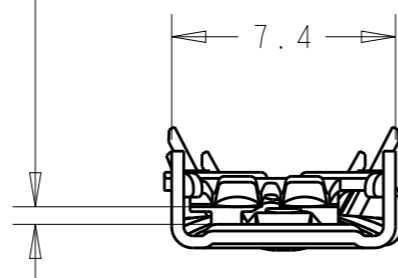

REVISIONS

P	LTR	DESCRIPTION	DATE	DWN	APVD
	F1	REVISED PER ECR-15-008953	16JUN2015	NK	DC

Para lengüeta de 0.8 mm
For 0.8mm tab thickness

PACKAGING DETAILS:
QUANTITY PER REEL: 8000 PCS (END FEED)

Left-sided product

Right-sided product

Rango de hilo de >1,0 a 2,5 mm²
Wire range from >1.0 to 2.5 mm²
Diametro de aislante max 3,6 mm
Max. Insulation Diameter 3.6 mm

SECTION D-D
SCALE 6:1

SECTION C-C
SCALE 6:1

336076-5	Acero Steel	Preniquelado Pre-Ni
336076-3	Latón Brass	Preestañado Pre-Tin
336076-1	Latón Brass	-
Guion Dash	Material	Acabado Finish

DIMENSIONS:	TOLERANCES UNLESS OTHERWISE SPECIFIED:
mm	
0 PLC	±0.5
1 PLC	±0.5
2 PLC	±
3 PLC	±
4 PLC	±
ANGLES	±

MATERIAL Table

FINISH Table

NAME
E-SPRING CONTACT 6,35 Recept
6.35 Receptacle E-SPRING CONTACT

SIZE A3 CAGE CODE 00779 DRAWING NO C-336076 RESTRICTED TO -

SCALE 4:1 SHEET 1 OF 1 REV F1

X-ON Electronics

Largest Supplier of Electrical and Electronic Components

Click to view similar products for [Terminals](#) category: