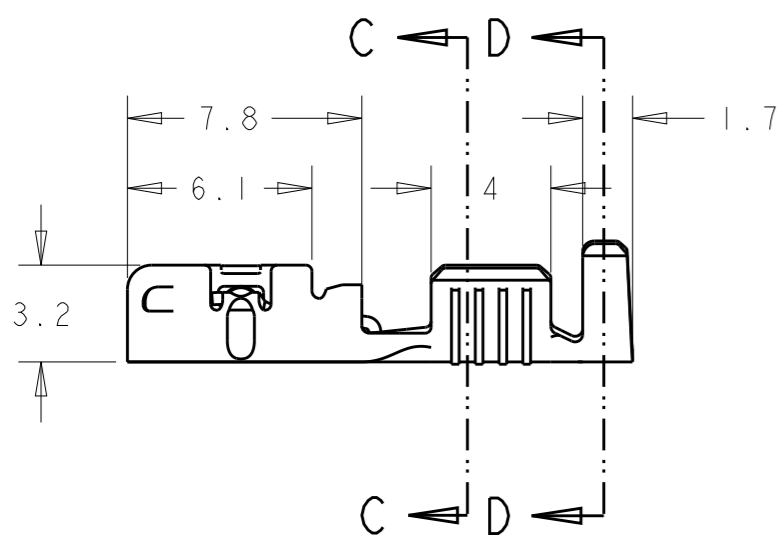

REVISIONS

P	LTR	DESCRIPTION	DATE	DWN	APVD
	F1	REVISED PER ECR-15-008953	16JUN2015	NK	DC

Para lengüeta de 0.8 mm
For 0.8mm tab thickness

PACKAGING DETAILS:
QUANTITY PER REEL: 8000 PCS (END FEED)

Left-sided product

Right-sided product

Rango de hilo de >1,0 a 2,5 mm²
Wire range from >1.0 to 2.5 mm²
Diametro de aislante max 3,6 mm
Max. Insulation Diameter 3.6 mm

SECTION D-D
SCALE 6:1

SECTION C-C
SCALE 6:1

336076-5	Acero Steel	Preniquelado Pre-Ni
336076-3	Latón Brass	Preestañado Pre-Tin
336076-1	Latón Brass	-
Guion Dash	Material	Acabado Finish

DIMENSIONS:	TOLERANCES UNLESS OTHERWISE SPECIFIED:
mm	
0 PLC	±0.5
1 PLC	±0.5
2 PLC	±
3 PLC	±
4 PLC	±
ANGLES	±

MATERIAL Table

FINISH Table

NAME
E-SPRING CONTACT 6,35 Recept
6.35 Receptacle E-SPRING CONTACT

SIZE A3 CAGE CODE 00779 DRAWING NO C-336076 RESTRICTED TO -

SCALE 4:1 SHEET 1 OF 1 REV F1

X-ON Electronics

Largest Supplier of Electrical and Electronic Components

Click to view similar products for [Terminals](#) category: