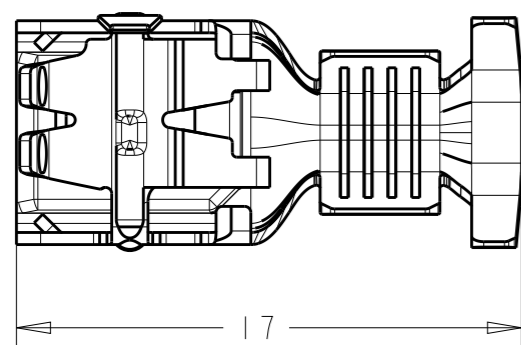

REVISIONS

P	LTR	DESCRIPTION	DATE	DWN	APVD
	F1	REVISED PER ECR-15-008953	16JUN2015	NK	DC

Para lengüeta de 0.8 mm
For 0.8mm tab thickness

PACKAGING DETAILS:
QUANTITY PER REEL: 8000 PCS (END FEED)

Left-sided product

Right-sided product

Rango de hilo de >1,0 a 2,5 mm²
Wire range from >1.0 to 2.5 mm²
Diametro de aislante max 3,6 mm
Max. Insulation Diameter 3.6 mm

SECTION D-D
SCALE 6:1

SECTION C-C
SCALE 6:1

336076-5	Acero Steel	Preniquelado Pre-Ni
336076-3	Latón Brass	Preestañado Pre-Tin
336076-1	Latón Brass	-
Guion Dash	Material	Acabado Finish

DIMENSIONS:	TOLERANCES UNLESS OTHERWISE SPECIFIED:
mm	
0 PLC	±0.5
1 PLC	±0.5
2 PLC	±
3 PLC	±
4 PLC	±
ANGLES	±

MATERIAL Table

FINISH Table

NAME
E-SPRING CONTACT 6,35 Recept
6.35 Receptacle E-SPRING CONTACT

SIZE A3 CAGE CODE 00779 DRAWING NO C-336076 RESTRICTED TO -

SCALE 4:1 SHEET 1 OF 1 REV F1

X-ON Electronics

Largest Supplier of Electrical and Electronic Components

Click to view similar products for [Terminals](#) category: