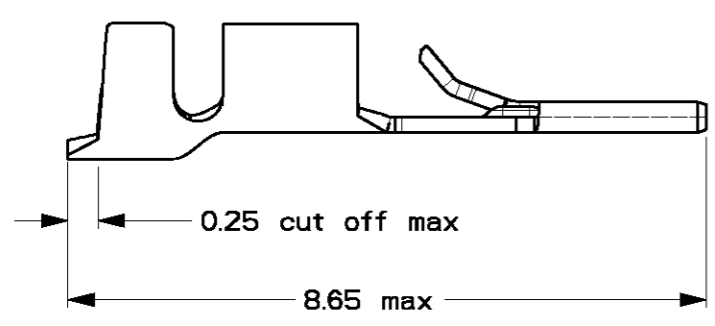

THIS DRAWING IS UNPUBLISHED. **XXXXXXXXXXXXX** DATE: -
 © COPYRIGHT - BY - ALL RIGHTS RESERVED.

LOC	DIST	REVISIONS			
H	-	LTR	DESCRIPTION	DATE	APVD
		E1	REVISED PER ECO-11-005294	30APR11	HMR

- NOTES:**
1. WIRE RANGE 24-20 AWG
 2. INSULATION RANGE \varnothing .50- .060 (1,27-1,52 mm)
 3. FOR APPLICATOR USE ONLY
 4. FOR HANDTOOL USE ONLY
 5. FOR APPLICABLE CONNECTOR HOUSINGS SEE C-338095.

4	750	Pre-Tin	COSI-contact	Phosphorbronze	1-0338097-1
3	15000	Pre-Tin	COSI-contact	Phosphorbronze	0-0338097-1
	Pcs/reel	Finish	Description	Material	Partnumber

DWN M.V.AMELSFORT		TE Connectivity			
CHK Hv.Delft					
APVD -		NAME MICRO-MATCH COSI CONTACT			
PRODUCT SPEC 108-19052		20-24 AWG			
APPLICATION SPEC 114-19051		SIZE A3	CAGE CODE 00779	DRAWING NO. C-338097	
MATERIAL		WEIGHT		SCALE 10:1 SHEET 1 OF 1 REV E1	
FINISH Pre-tinplated		CUSTOMER DRAWING			