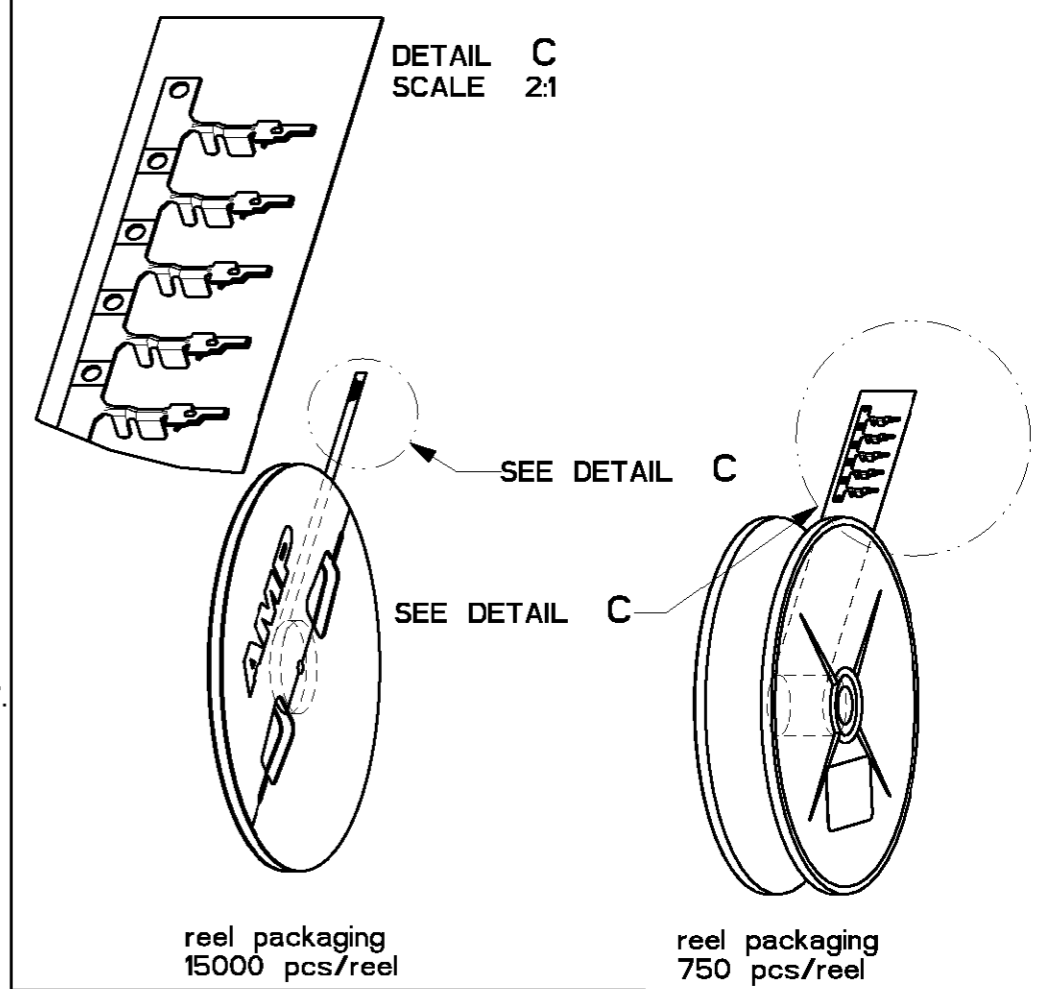

THIS DRAWING IS UNPUBLISHED. **XXXXXXXXXXXXX** DATE: -
 © COPYRIGHT - BY - ALL RIGHTS RESERVED.

LOC	DIST	REVISIONS			
H	-	LTR	DESCRIPTION	DATE	APVD
		E1	REVISED PER ECO-11-005294	30APR11	HMR

- NOTES:**
1. WIRE RANGE 24-20 AWG
 2. INSULATION RANGE \varnothing .50- .060 (1,27-1,52 mm)
 3. FOR APPLICATOR USE ONLY
 4. FOR HANDTOOL USE ONLY
 5. FOR APPLICABLE CONNECTOR HOUSINGS SEE C-338095.

4	750	Pre-Tin	COSI-contact	Phosphorbronze	1-0338097-1
3	15000	Pre-Tin	COSI-contact	Phosphorbronze	0-0338097-1
	Pcs/reel	Finish	Description	Material	Partnumber

DWN M.V.AMELSFORT		TE Connectivity			
CHK Hv.Delft					
APVD -		NAME MICRO-MATCH COSI CONTACT			
PRODUCT SPEC 108-19052		20-24 AWG			
APPLICATION SPEC 114-19051		SIZE A3	CAGE CODE 00779	DRAWING NO. C-338097	
MATERIAL		WEIGHT		SCALE 10:1 SHEET 1 OF 1 REV E1	
FINISH Pre-tinplated		CUSTOMER DRAWING			