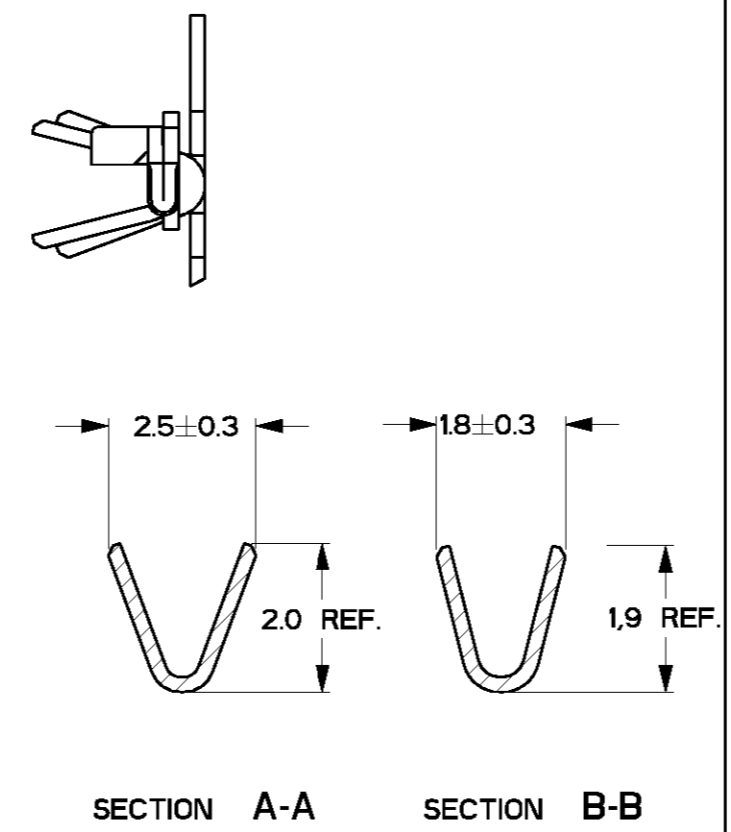

THIS DRAWING IS UNPUBLISHED. **XXXXXXXXXXXXX** DATE: -
 © COPYRIGHT - BY - ALL RIGHTS RESERVED.

LOC	DIST	REVISIONS			
H	-	LTR	DESCRIPTION	DATE	APVD
		E1	REVISED PER ECO-11-005294	30APR11	HMR

- NOTES:**
1. WIRE RANGE 24-20 AWG
 2. INSULATION RANGE \varnothing .50- .060 (1,27-1,52 mm)
 3. FOR APPLICATOR USE ONLY
 4. FOR HANDTOOL USE ONLY
 5. FOR APPLICABLE CONNECTOR HOUSINGS SEE C-338095.

4	750	Pre-Tin	COSI-contact	Phosphorbronze	1-0338097-1
3	15000	Pre-Tin	COSI-contact	Phosphorbronze	0-0338097-1
	Pcs/reel	Finish	Description	Material	Partnumber

DWN M.V.AMELSFORT		TE Connectivity			
CHK Hv.Delft					
APVD -		NAME MICRO-MATCH COSI CONTACT			
PRODUCT SPEC 108-19052		20-24 AWG			
APPLICATION SPEC 114-19051		SIZE A3	CAGE CODE 00779	DRAWING NO. C-338097	
MATERIAL		WEIGHT		SCALE 10:1 SHEET 1 OF 1 REV E1	
FINISH Pre-tinplated		CUSTOMER DRAWING			