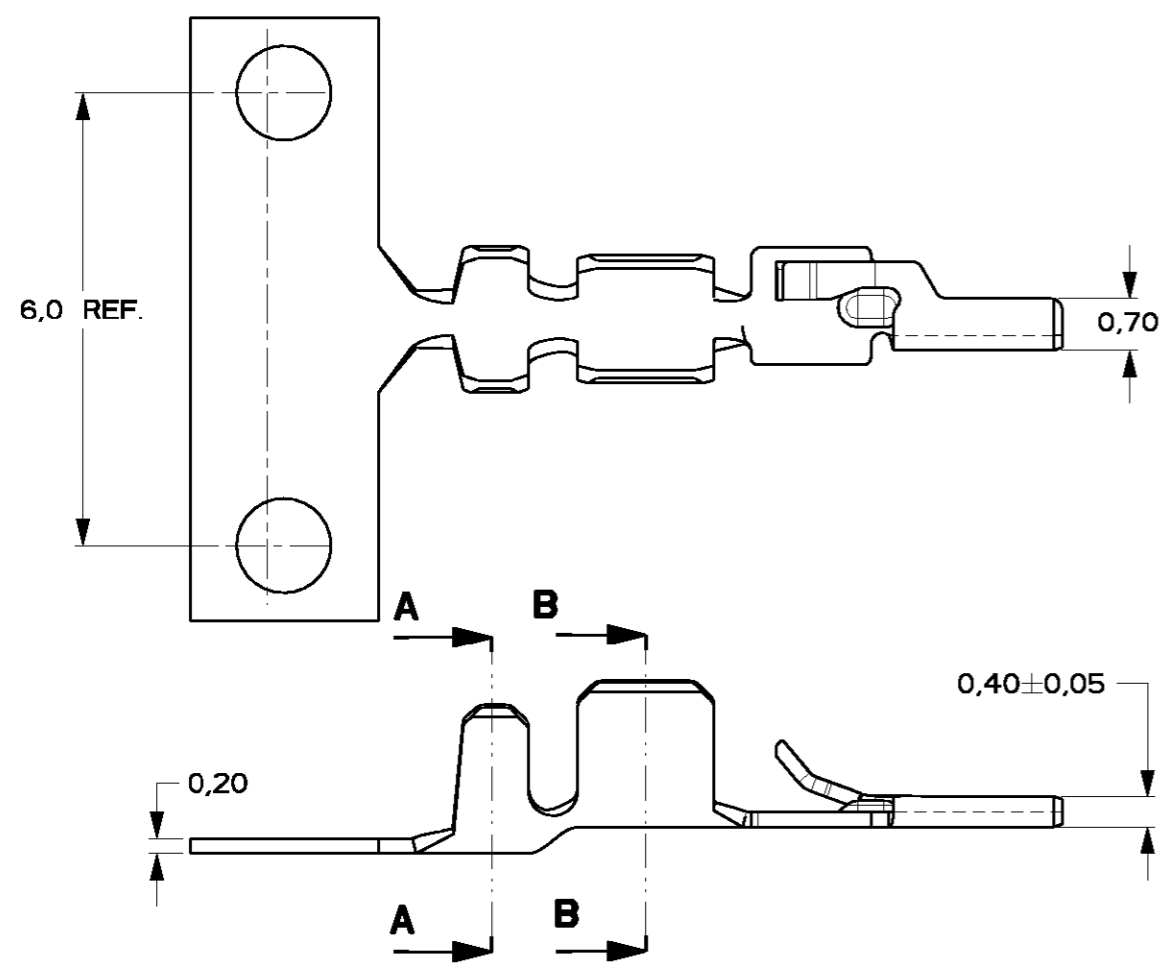

THIS DRAWING IS UNPUBLISHED. **XXXXXXXXXXXXX** DATE: -
 © COPYRIGHT - BY - ALL RIGHTS RESERVED.

LOC	DIST	REVISIONS			
H	-	LTR	DESCRIPTION	DATE	APVD
		E1	REVISED PER ECO-11-005294	30APR11	HMR

- NOTES:**
1. WIRE RANGE 24-20 AWG
 2. INSULATION RANGE \varnothing .50- .060 (1,27-1,52 mm)
 3. FOR APPLICATOR USE ONLY
 4. FOR HANDTOOL USE ONLY
 5. FOR APPLICABLE CONNECTOR HOUSINGS SEE C-338095.

4	750	Pre-Tin	COSI-contact	Phosphorbronze	1-0338097-1
3	15000	Pre-Tin	COSI-contact	Phosphorbronze	0-0338097-1
	Pcs/reel	Finish	Description	Material	Partnumber

DWN M.V.AMELSFORT		TE Connectivity			
CHK Hv.Delft					
APVD -		NAME MICRO-MATCH COSI CONTACT			
PRODUCT SPEC 108-19052		20-24 AWG			
APPLICATION SPEC 114-19051		SIZE A3	CAGE CODE 00779	DRAWING NO. C-338097	
MATERIAL		WEIGHT		SCALE 10:1 SHEET 1 OF 1 REV E1	
FINISH Pre-tinplated		CUSTOMER DRAWING			