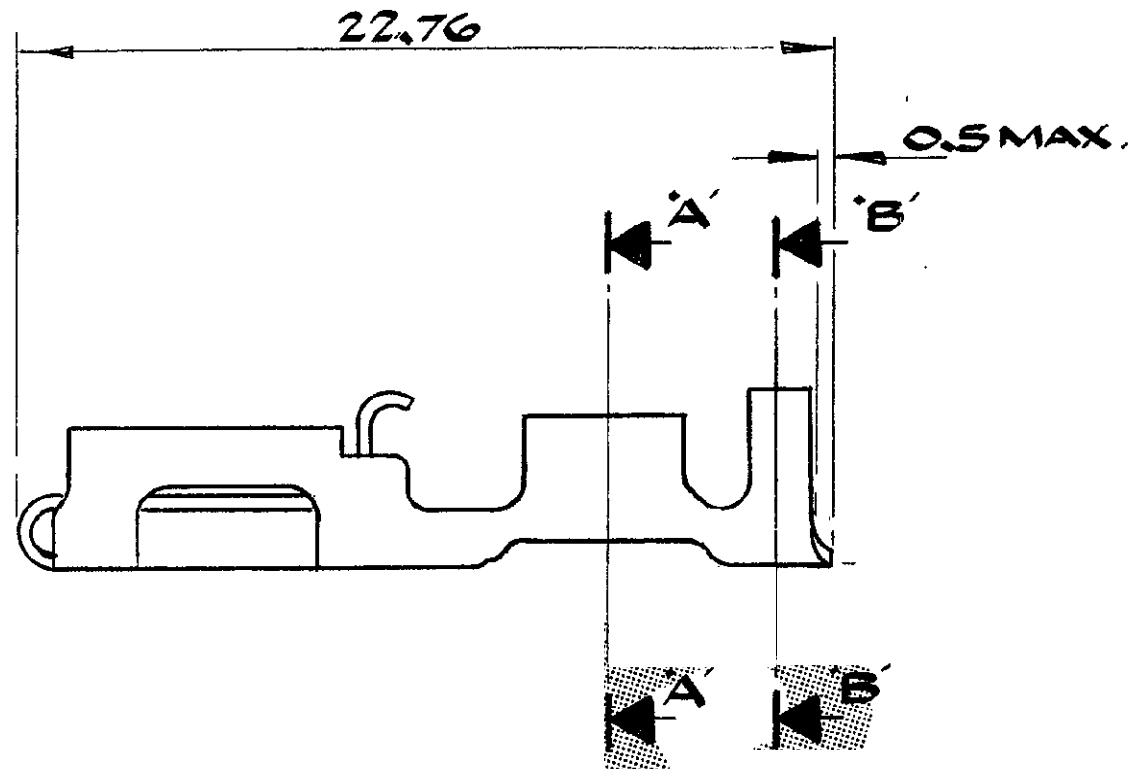

**DO NOT SCALE**

DIMENSIONS IN m.m.

LTR	DESCRIPTION	DATE	DWN	APVD
A3	REVISED PER ECR-15-007886	17JUN2015	NK	GH

<del>OBSOLETE</del>		SILVER PLT.	BRASS	341001-9
<del>OBSOLETE</del>		SILVER PLT.	PHOS. BRONZE	341001-8
		PRE-TIN	PHOS. BRONZE	341001-7
		PRE-TIN	BRASS	341001-6
<del>OBSOLETE</del>		NONE	PHOS. BRONZE <sup>LOW</sup>	<del>341001-5</del>
		ELECTRO-TIN	PHOS. BRONZE	341001-4
		ELECTRO-TIN	BRASS	341001-3
<del>OBSOLETE</del>		NONE	PHOS. BRONZE	<del>341001-2</del>
		NONE	BRASS	341001-1

OTHER TREATMENT	FINISH	MATERIAL	PART NUMBER
-----------------	--------	----------	-------------

**CUSTOMER DWG**  
FOR REFERENCE ONLY

RELEASED FOR PUBLICATION 10 OCT 1989

TOLERANCES UNLESS OTHERWISE STATED:- DEC ± 0,5 ANGLES ± 1°	INS. DIA. RANGE	WIRE RANGE	SCALE
	3,6-4,3	2,5-4,0mm	5:1
<b>TE</b> TE Connectivity			
NAME <b>POSITIVE LOCK RECP PRE-FORMED LOOSE PIECE</b>			
DR. <b>D.R. TERRY</b>	A3	LOC. <b>E</b>	DWG. NO. <b>C341001</b>
CHK. <i>[Signature]</i>	REV. <b>A3</b>	SHEET <b>1 of 1</b>	
APP. <i>[Signature]</i>	10 10 89		