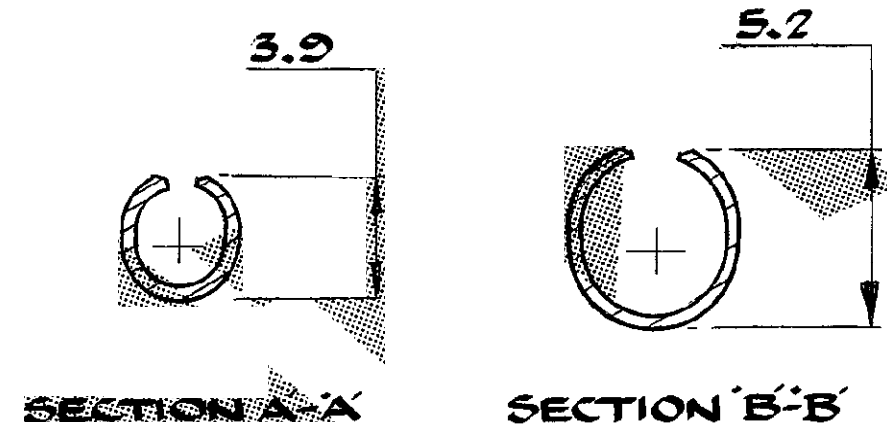

**DO NOT SCALE**

DIMENSIONS IN m.m.

LTR	DESCRIPTION	DATE	DWN	APVD
A3	REVISED PER ECR-15-007886	17JUN2015	NK	GH

<del>OBSOLETE</del>		SILVER PLT.	BRASS	341001-9
<del>OBSOLETE</del>		SILVER PLT.	PHOS. BRONZE	341001-8
		PRE-TIN	PHOS. BRONZE	341001-7
		PRE-TIN	BRASS	341001-6
<del>OBSOLETE</del>		NONE	PHOS. BRONZE <sup>LOW</sup>	<del>341001-5</del>
		ELECTRO-TIN	PHOS. BRONZE	341001-4
		ELECTRO-TIN	BRASS	341001-3
<del>OBSOLETE</del>		NONE	PHOS. BRONZE	<del>341001-2</del>
		NONE	BRASS	341001-1

OTHER TREATMENT	FINISH	MATERIAL	PART NUMBER
-----------------	--------	----------	-------------

**CUSTOMER DWG**  
FOR REFERENCE ONLY

RELEASED FOR PUBLICATION 10 OCT 1989

TOLERANCES UNLESS OTHERWISE STATED:- DEC ± 0,5 ANGLES ± 1°	INS. DIA. RANGE	WIRE RANGE	SCALE
	3,6-4,3	2,5-4,0mm	5:1
<b>TE</b> TE Connectivity			
NAME <b>POSITIVE LOCK RECP PRE-FORMED LOOSE PIECE</b>			
DR. <b>D.R. TERRY</b>	A3	LOC. <b>E</b>	DWG. NO. <b>C341001</b>
CHK. <i>[Signature]</i>	REV. <b>A3</b>	SHEET <b>1 of 1</b>	
APP. <i>[Signature]</i>	10 10 89		