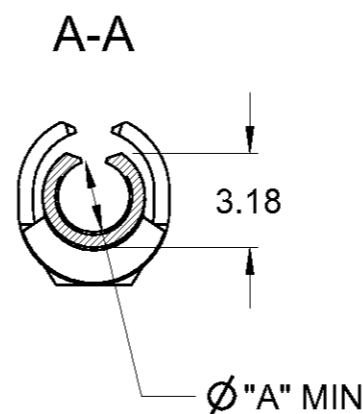

NOTES

1. ALL OTHER DIMENSIONS FROM DWG 154718
2. WIRE SIZE: 0.7 - 2.0mm²
3. INSULATION RANGE: ϕ 2.4 - 3.2mm
4. RECOMMENDED HAND TOOL: 525651
5. CONTACT TO BE USED WITH A 0.8mm THICK TAB

△ PART TO CONFORM TO KTU 1177