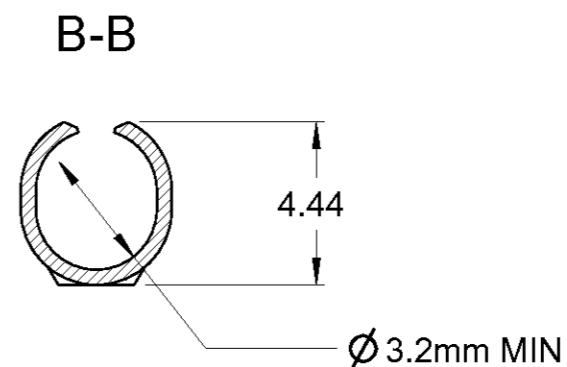

NOTES

1. ALL OTHER DIMENSIONS FROM DWG 154718
2. WIRE SIZE: 0.7 - 2.0mm²
3. INSULATION RANGE: ϕ 2.4 - 3.2mm
4. RECOMMENDED HAND TOOL: 525651
5. CONTACT TO BE USED WITH A 0.8mm THICK TAB

△ PART TO CONFORM TO KTU 1177