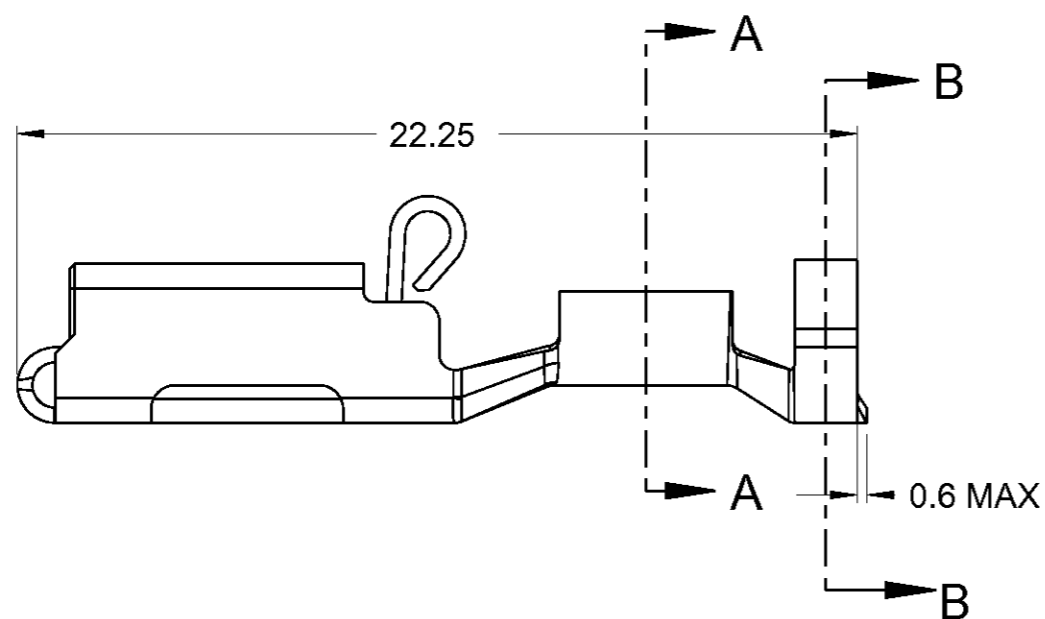

NOTES

1. ALL OTHER DIMENSIONS FROM DWG 154718
2. WIRE SIZE: 0.7 - 2.0mm²
3. INSULATION RANGE: ϕ 2.4 - 3.2mm
4. RECOMMENDED HAND TOOL: 525651
5. CONTACT TO BE USED WITH A 0.8mm THICK TAB

△ PART TO CONFORM TO KTU 1177