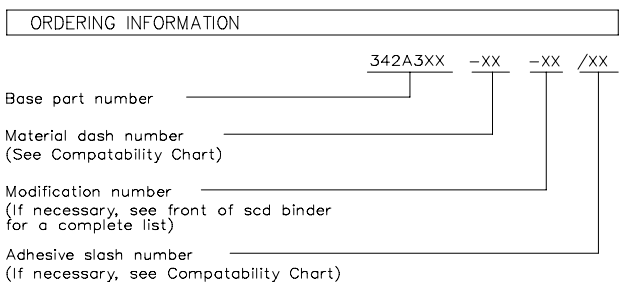

PART NUMBER	H		J		K		P	R	S	HW	JW	KW	C
	Min	Max	Min	Max	Min	Max	±10%	±10%	±10%	±20%	±20%	±20%	±5%
	a	b	a	b	a	b	b	b	b	b	b	b	b
342A313	1.10 [27,9]	.39 [9,9]	.71 [18,0]	.39 [9,9]	.52 [13,2]	.29 [7,3]	4.50 [114,3]	2.25 [57,1]	2.12 [53,8]	.08 [2,0]	.08 [2,0]	.06 [1,5]	45°
342A323	1.62 [41,1]	.55 [14,0]	.95 [24,1]	.55 [14,0]	.52 [13,2]	.33 [8,4]	5.44 [138,2]	2.97 [75,4]	2.67 [67,8]	.10 [2,5]	.10 [2,5]	.06 [1,5]	45°

# Thermofit<sup>®</sup> Molded Parts Specification Control Drawing

Part Number : 342A3XX  
Description : Splice Encapsulator

MATERIAL DASH NO.	MATERIAL DESCRIPTION	RT SPEC	COATING SLASH NO.	COATING S NO.	COATING DESCRIPTION
-3	Polyolefin, Semi-rigid	RT-301	/42, /87	S-1017, S-1052	Adhesive
-4	Polyolefin, Flexible	RT-1304	/42, /87	S-1017, S-1052	Adhesive
-25	Elastomer, Fluid Resistant	RT-1325	/42, /87	S-1017, S-1052	Adhesive