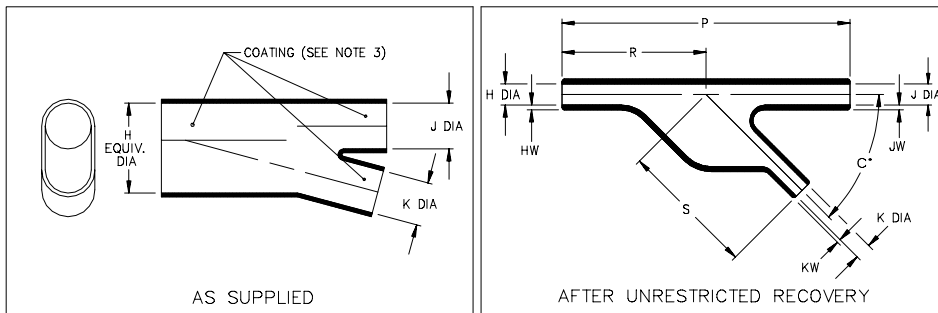

# Thermofit<sup>®</sup> Molded Parts Specification Control Drawing

Part Number : 342A3XX  
Description : Splice Encapsulator

**NOTES**

- All dimensions are in  $\frac{\text{inches}}{\text{[millimeters]}}$
- Dimensions appearing in table are as follows:  
a - As Supplied  
b - After Unrestricted Recovery
- Coating is optional. As supplied dimensions appearing in table are for uncoated parts. When coating is added, entry diameters will be reduced by .06 max.

PART NUMBER	H		J		K		P	R	S	HW	JW	KW	C
	Min	Max	Min	Max	Min	Max	±10%	±10%	±10%	±20%	±20%	±20%	±5%
	a	b	a	b	a	b	b	b	b	b	b	b	b
342A313	1.10 [27,9]	.39 [9,9]	.71 [18,0]	.39 [9,9]	.52 [13,2]	.29 [7,3]	4.50 [114,3]	2.25 [57,1]	2.12 [53,8]	.08 [2,0]	.08 [2,0]	.06 [1,5]	45°
342A323	1.62 [41,1]	.55 [14,0]	.95 [24,1]	.55 [14,0]	.52 [13,2]	.33 [8,4]	5.44 [138,2]	2.97 [75,4]	2.67 [67,8]	.10 [2,5]	.10 [2,5]	.06 [1,5]	45°

# Thermofit<sup>®</sup> Molded Parts Specification Control Drawing

Part Number : 342A3XX  
Description : Splice Encapsulator

MATERIAL DASH NO.	MATERIAL DESCRIPTION	RT SPEC	COATING SLASH NO.	COATING S NO.	COATING DESCRIPTION
-3	Polyolefin, Semi-rigid	RT-301	/42, /87	S-1017, S-1052	Adhesive
-4	Polyolefin, Flexible	RT-1304	/42, /87	S-1017, S-1052	Adhesive
-25	Elastomer, Fluid Resistant	RT-1325	/42, /87	S-1017, S-1052	Adhesive