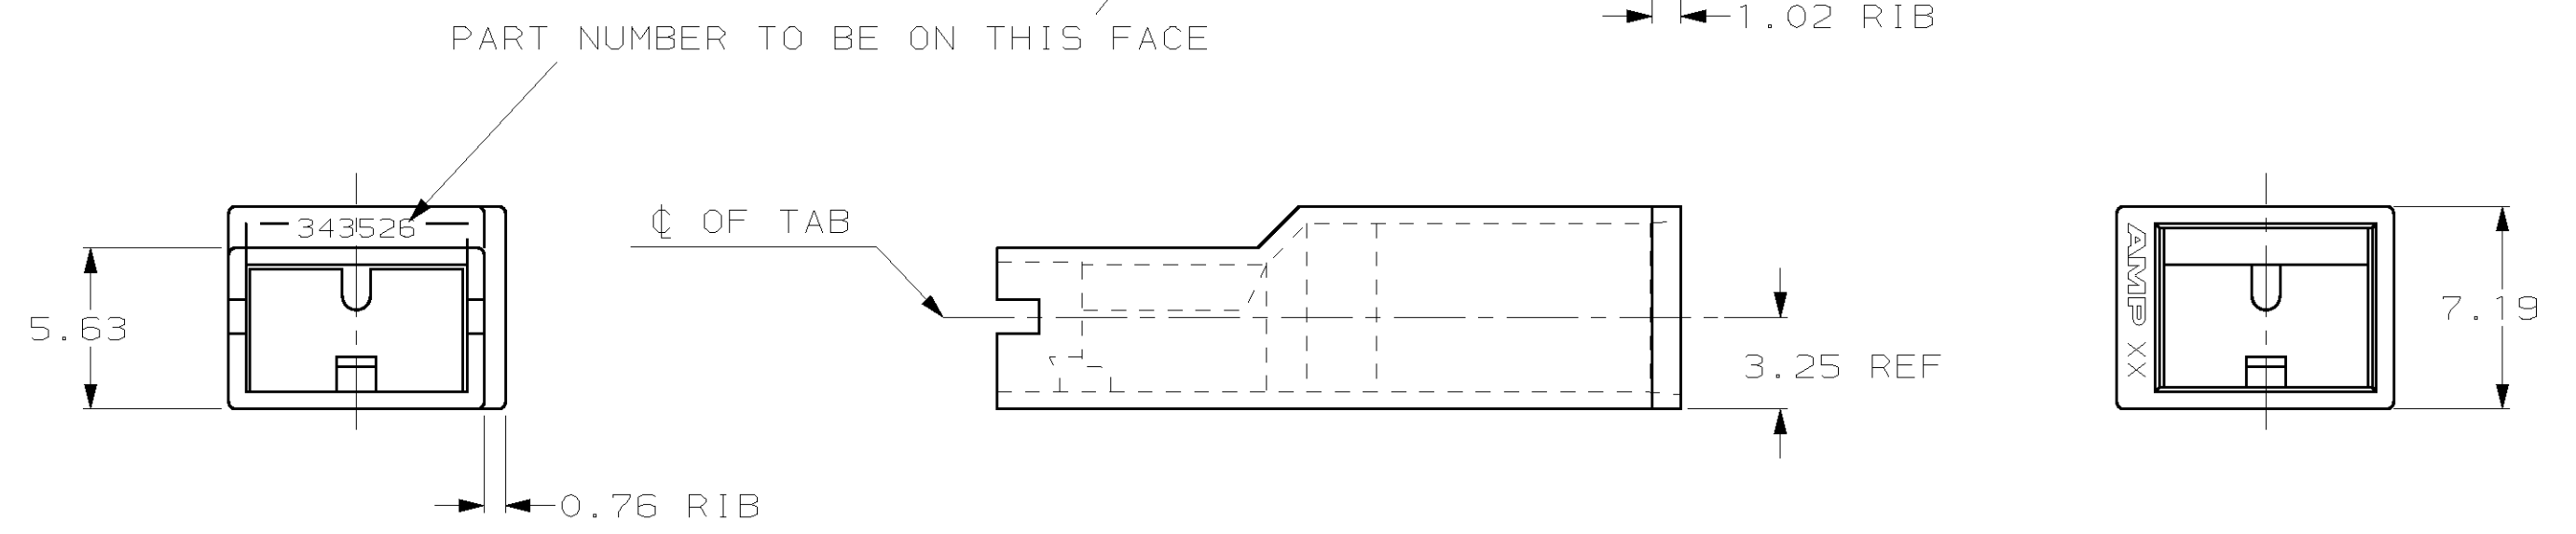

LOC		DIST		REVISIONS			
P	LTR	DESCRIPTION	DATE	DWN	APVD		
AF	50	B	REV PER 0L10-0424-97	10/30/97	JR	JG	

SUGGESTED MATING TAB

NOTE: MOLD TO AMP SPEC 115-40-1.

- 1 - MATL: 1/2H BRASS OR NICKEL PL STEEL.
- 2 - NO BURRS PERMISSIBLE AT HOLE.
- 3 - MUST BE FLAT WITHIN 0.076 [.003] OVER THIS LENGTH.
- 4 - TIN PLATING IS REQUIRED ON BRASS WHEN TERMINAL TEMP. IS OVER 225°F.
- 5 - HOLE MUST BE SYMMETRICAL ABOUT TAB Q WITHIN 0.076 [.003]
- * TO BE USED ONLY WHEN SHOULDER IS ELIMINATED.

343526-1
PART NO.

THIS DRAWING IS A CONTROLLED DOCUMENT.		DWN	JR RUTH	10/30/97	AMP Incorporated Harrisburg, PA 17105-3608
DIMENSIONS:		CHK	MS FEHER	10/30/97	
mm		APVD	J GILLESPIE	10/30/97	
		NAME		PRODUCT SPEC	
TOLERANCES UNLESS OTHERWISE SPECIFIED:		APPLICATION SPEC		HOUSING, RECEPTACLE, POSITIVE-LOCK, 6.35 [.250] SERIES, MK I	
0 PLC ±-		WEIGHT		SIZE	
1 PLC ±0.5		CUSTOMER DRAWING		CAGE CODE	
2 PLC ±0.5		SCALE		DRAWING NO	
3 PLC ±-		SHEET		RESTRICTED TO	
4 PLC ±-		OF		REV	
ANGLES ±-		4:1		A2 00779 C- 343526	
FINISH		1		B	
6/6 NYLON		1			
BLACK					