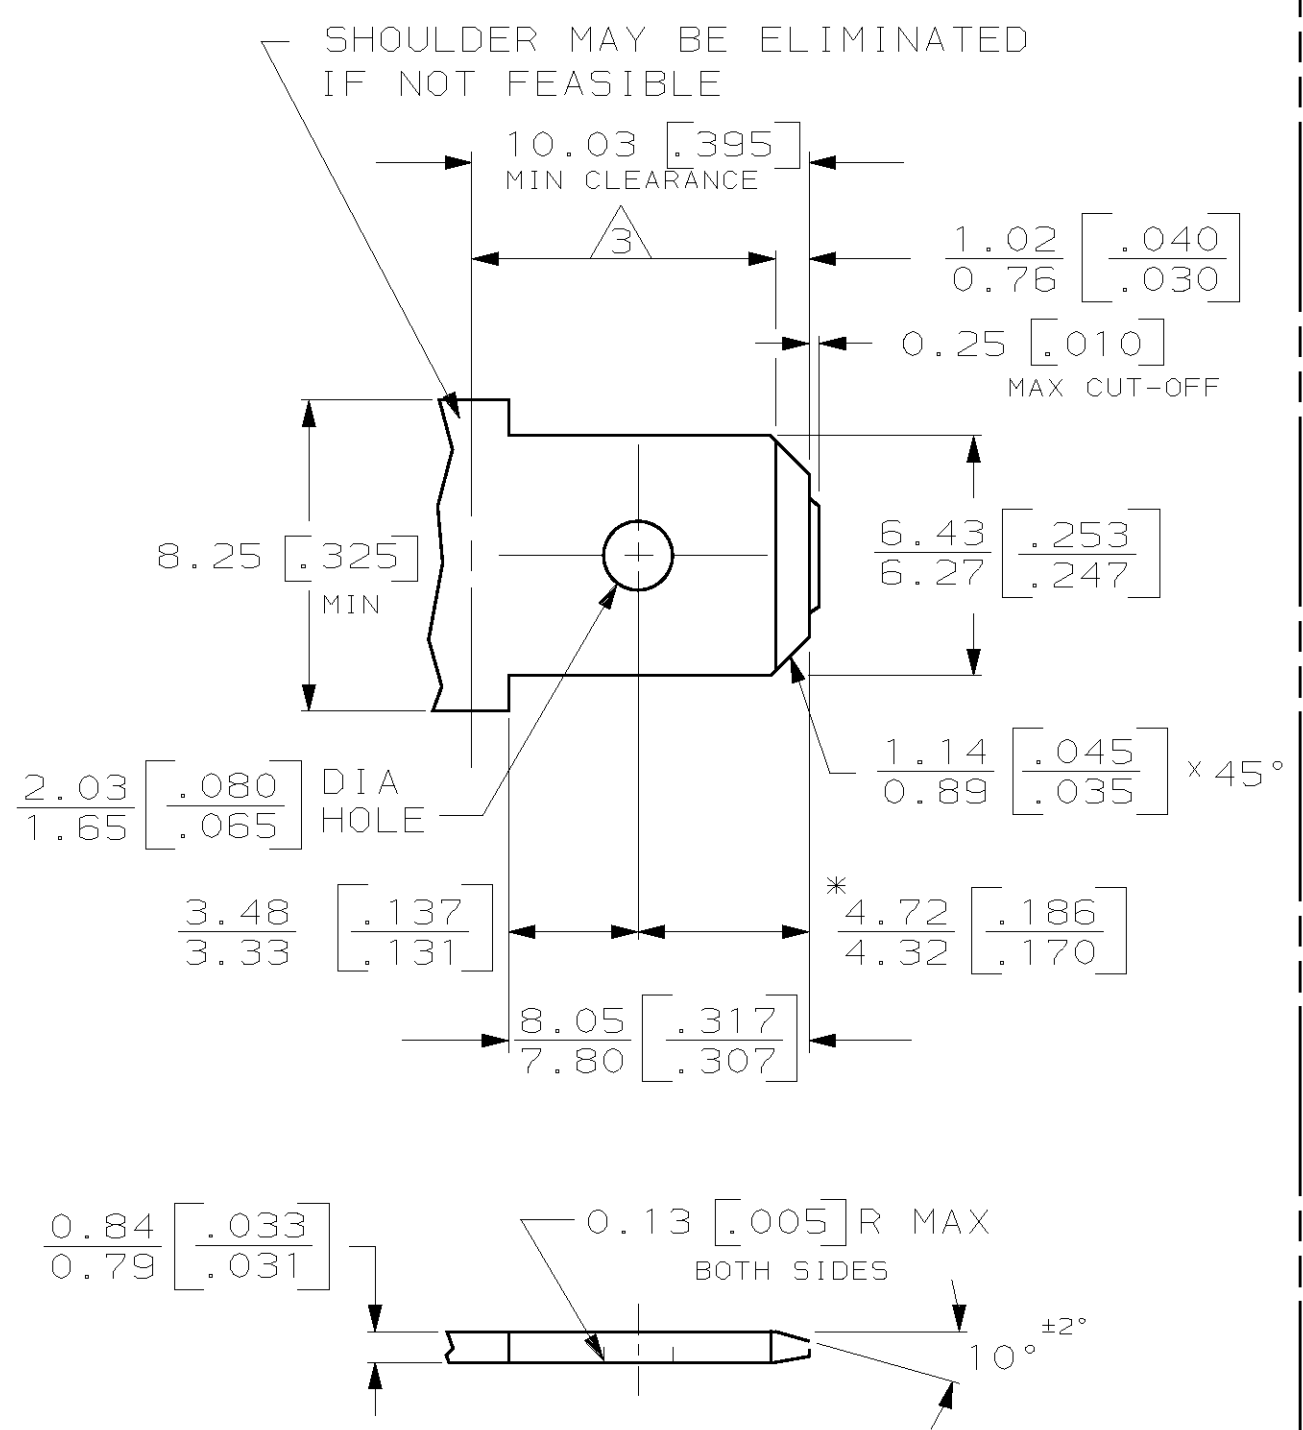

LOC		DIST		REVISIONS			
P	LTR	DESCRIPTION	DATE	DWN	APVD		
AF	50	B	REV PER 0L10-0424-97	10/30/97	JR	JG	

SUGGESTED MATING TAB

NOTE: MOLD TO AMP SPEC 115-40-1.

- 1 - MATL: 1/2H BRASS OR NICKEL PL STEEL.
- 2 - NO BURRS PERMISSIBLE AT HOLE.
- 3 - MUST BE FLAT WITHIN 0.076 [.003] OVER THIS LENGTH.
- 4 - TIN PLATING IS REQUIRED ON BRASS WHEN TERMINAL TEMP. IS OVER 225°F.
- 5 - HOLE MUST BE SYMMETRICAL ABOUT TAB Q WITHIN 0.076 [.003]
- * TO BE USED ONLY WHEN SHOULDER IS ELIMINATED.

343526-1
PART NO.

THIS DRAWING IS A CONTROLLED DOCUMENT.		DWN	JR RUTH	10/30/97	AMP Incorporated Harrisburg, PA 17105-3608
DIMENSIONS:		CHK	MS FEHER	10/30/97	
mm		APVD	J GILLESPIE	10/30/97	
		NAME		PRODUCT SPEC	
TOLERANCES UNLESS OTHERWISE SPECIFIED:		APPLICATION SPEC		HOUSING, RECEPTACLE, POSITIVE-LOCK, 6.35 [.250] SERIES, MK I	
0 PLC ±-		WEIGHT		SIZE	
1 PLC ±0.5		CUSTOMER DRAWING		CAGE CODE	
2 PLC ±0.5		SCALE		DRAWING NO	
3 PLC ±-		SHEET		RESTRICTED TO	
4 PLC ±-		OF		REV	
ANGLES ±-		4:1		A2 00779 C- 343526	
FINISH		1		B	
6/6 NYLON		1			
BLACK					