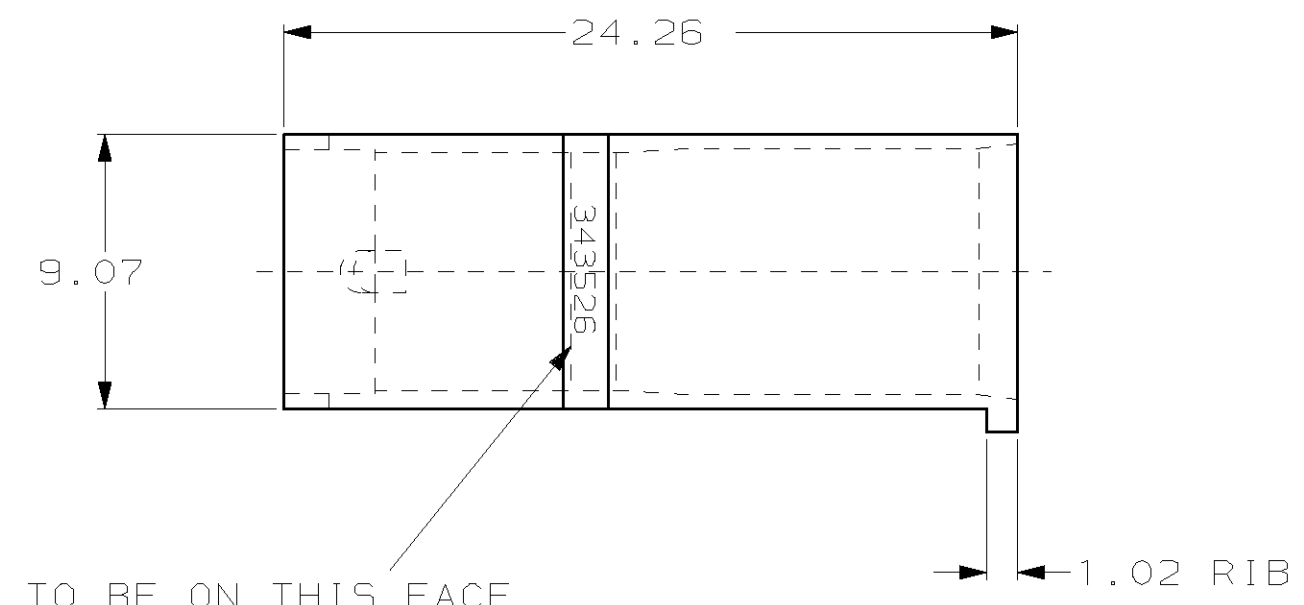

LOC		DIST		REVISIONS			
P	LTR	DESCRIPTION	DATE	DWN	APVD		
AF	50	B	REV PER 0L10-0424-97	10/30/97	JR	JG	

SUGGESTED MATING TAB

NOTE: MOLD TO AMP SPEC 115-40-1.

- 1 - MATL: 1/2H BRASS OR NICKEL PL STEEL.
- 2 - NO BURRS PERMISSIBLE AT HOLE.
- 3 - MUST BE FLAT WITHIN 0.076 [.003] OVER THIS LENGTH.
- 4 - TIN PLATING IS REQUIRED ON BRASS WHEN TERMINAL TEMP. IS OVER 225°F.
- 5 - HOLE MUST BE SYMMETRICAL ABOUT TAB Q WITHIN 0.076 [.003]
- * TO BE USED ONLY WHEN SHOULDER IS ELIMINATED.

343526-1
PART NO.

THIS DRAWING IS A CONTROLLED DOCUMENT.		DWN	JR RUTH	10/30/97	AMP Incorporated Harrisburg, PA 17105-3608
DIMENSIONS:		CHK	MS FEHER	10/30/97	
mm		APVD	J GILLESPIE	10/30/97	
		NAME		PRODUCT SPEC	
TOLERANCES UNLESS OTHERWISE SPECIFIED:		APPLICATION SPEC		HOUSING, RECEPTACLE, POSITIVE-LOCK, 6.35 [.250] SERIES, MK I	
0 PLC ±-		WEIGHT		SIZE	
1 PLC ±0.5		CUSTOMER DRAWING		CAGE CODE	
2 PLC ±0.5		SCALE		DRAWING NO	
3 PLC ±-		SHEET		RESTRICTED TO	
4 PLC ±-		OF		REV	
ANGLES ±-		4:1		A2 00779 C- 343526	
FINISH		1		B	
6/6 NYLON		1			
BLACK					