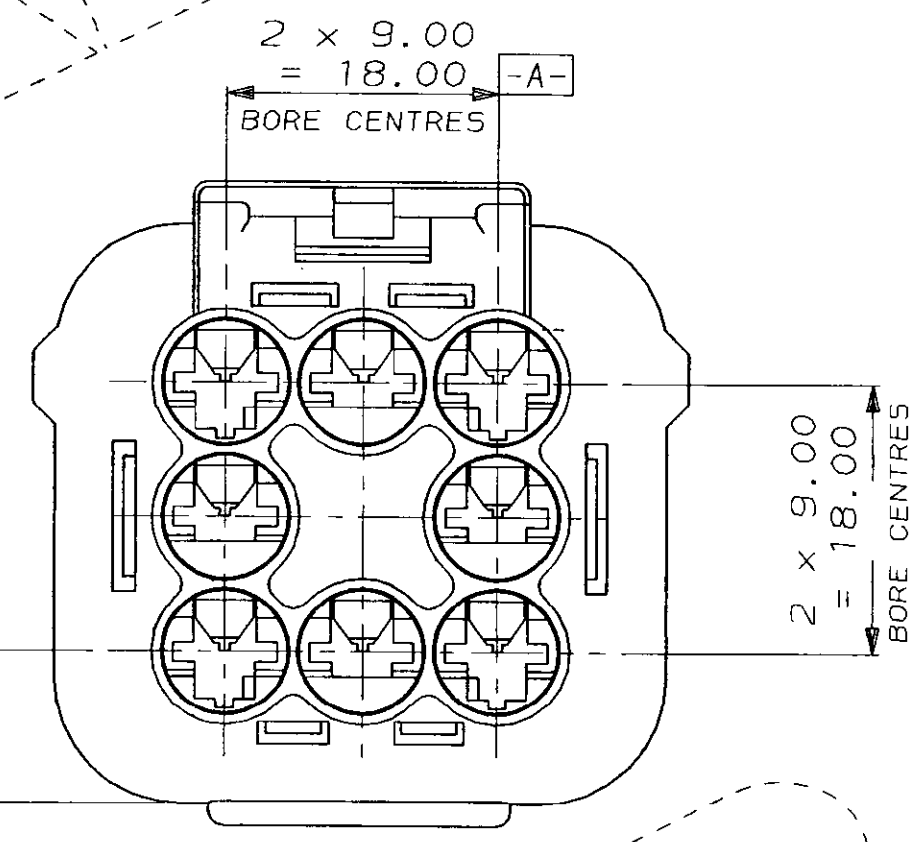

SCRAP VIEW (SEAL NOT SHOWN)

ITEM No.	MATERIAL	PART NO. OR COLOUR	DESCRIPTION	QTY. PER ASSY.	ASSEMBLY PART No.
2	SILICONE RUBBER	ORANGE	PERIPHERAL SEAL	1	344079-4 (WHITE)
1	NYLON 6.6	344076-4	8 WAY REC. HSG.	1	344079-3 (BLUE)
2	SILICONE RUBBER	ORANGE	PERIPHERAL SEAL	1	344079-2 (RED)
1	NYLON 6.6	344076-3	8 WAY REC. HSG.	1	344079-1 (BLACK)
2	SILICONE RUBBER	ORANGE	PERIPHERAL SEAL	1	
1	NYLON 6.6	344076-2	8 WAY REC. HSG.	1	
2	SILICONE RUBBER	ORANGE	PERIPHERAL SEAL	1	
1	NYLON 6.6	344076-1	8 WAY REC. HSG.	1	

CUSTOMER DWG FOR REFERENCE ONLY				© COPYRIGHT 1987 BY AMP OF GREAT BRITAIN LTD. ALL INTERNATIONAL RIGHTS RESERVED. ALL PRODUCTS MAY BE COVERED BY BRITISH AND FOREIGN PATENTS AND/OR PATENTS PENDING.		RELEASED FOR PUBLICATION 23/06/87	
-	-	-	-	TOLERANCES UNLESS OTHERWISE STATED :		DR. I. J. 23/06/87	
E	PER. SEAL MOD.	E800-0134-94	11.10.94	DEC ± 0.5		CH. R. J. S. APP. B. J.	
D	ADDED -2, -3 & 4	C5970	26.11.91	ANGLES ± 1°		AMP of Great Britain Ltd. TERMINAL HOUSE STANMORE MIDD.	
C	R1B REMOVED	C5331	5/9/89	NAME 8 WAY RECEPTACLE HSG ASSY ECONOSEAL 3 HIGH CURRENT			
B	UPDATED	C5241	14.6.89	SCALE 2/1 LOC E SIZE A2 DWG.No. C344079			
A	UPDATED	C5008	21.7.88	REV SHEET E 1/1			
O	REL. FOR PROD.	C4755	24.2.88				
REV	MODIFICATION	ECN	DATE				