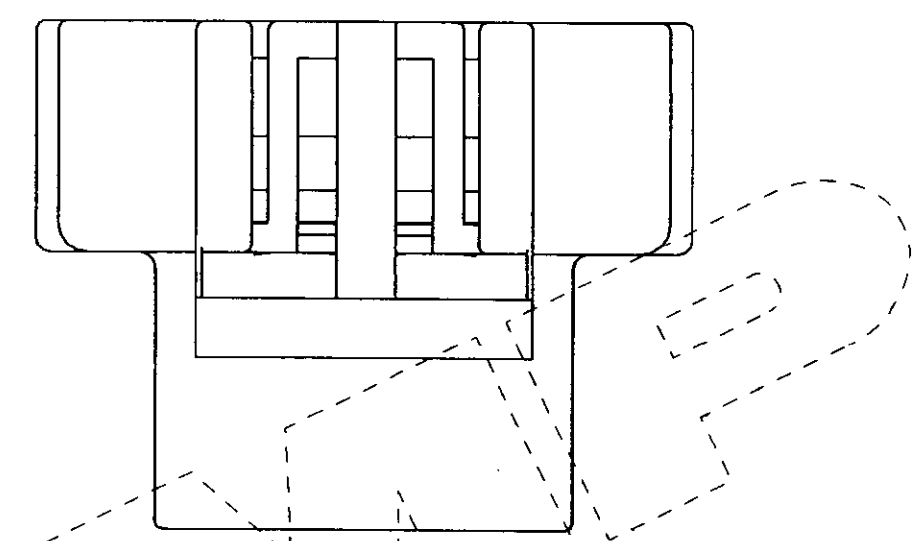

SCRAP VIEW (SEAL NOT SHOWN)

ITEM No.	MATERIAL	PART NO. OR COLOUR	DESCRIPTION	QTY. PER ASSY.	ASSEMBLY PART No.
2	SILICONE RUBBER	ORANGE	PERIPHERAL SEAL	1	344079-4 (WHITE)
1	NYLON 6.6	344076-4	8 WAY REC. HSG.	1	344079-3 (BLUE)
2	SILICONE RUBBER	ORANGE	PERIPHERAL SEAL	1	344079-2 (RED)
1	NYLON 6.6	344076-3	8 WAY REC. HSG.	1	344079-1 (BLACK)
2	SILICONE RUBBER	ORANGE	PERIPHERAL SEAL	1	
1	NYLON 6.6	344076-2	8 WAY REC. HSG.	1	
2	SILICONE RUBBER	ORANGE	PERIPHERAL SEAL	1	
1	NYLON 6.6	344076-1	8 WAY REC. HSG.	1	

CUSTOMER DWG FOR REFERENCE ONLY				© COPYRIGHT 1987 BY AMP OF GREAT BRITAIN LTD. ALL INTERNATIONAL RIGHTS RESERVED. ALL PRODUCTS MAY BE COVERED BY BRITISH AND FOREIGN PATENTS AND/OR PATENTS PENDING.		RELEASED FOR PUBLICATION 23/06/87	
-	-	-	-	TOLERANCES UNLESS OTHERWISE STATED :		DR. I. J. 23/06/87	
E	PER. SEAL MOD.	E800-0134-94	11.10.94	DEC ± 0.5		CH. R. J. S. APP. B. J.	
D	ADDED -2, -3 & 4	C5970	26.11.91	ANGLES ± 1°		AMP of Great Britain Ltd. TERMINAL HOUSE STANMORE MIDD.	
C	R1B REMOVED	C5331	5/9/89	NAME 8 WAY RECEPTACLE HSG ASSY ECONOSEAL 3 HIGH CURRENT			
B	UPDATED	C5241	14.6.89	SCALE 2/1 LOC E SIZE A2 DWG.No. C344079			
A	UPDATED	C5008	21.7.88	REV SHEET E 1/1			
O	REL. FOR PROD.	C4755	24.2.88				
REV	MODIFICATION	ECN	DATE				