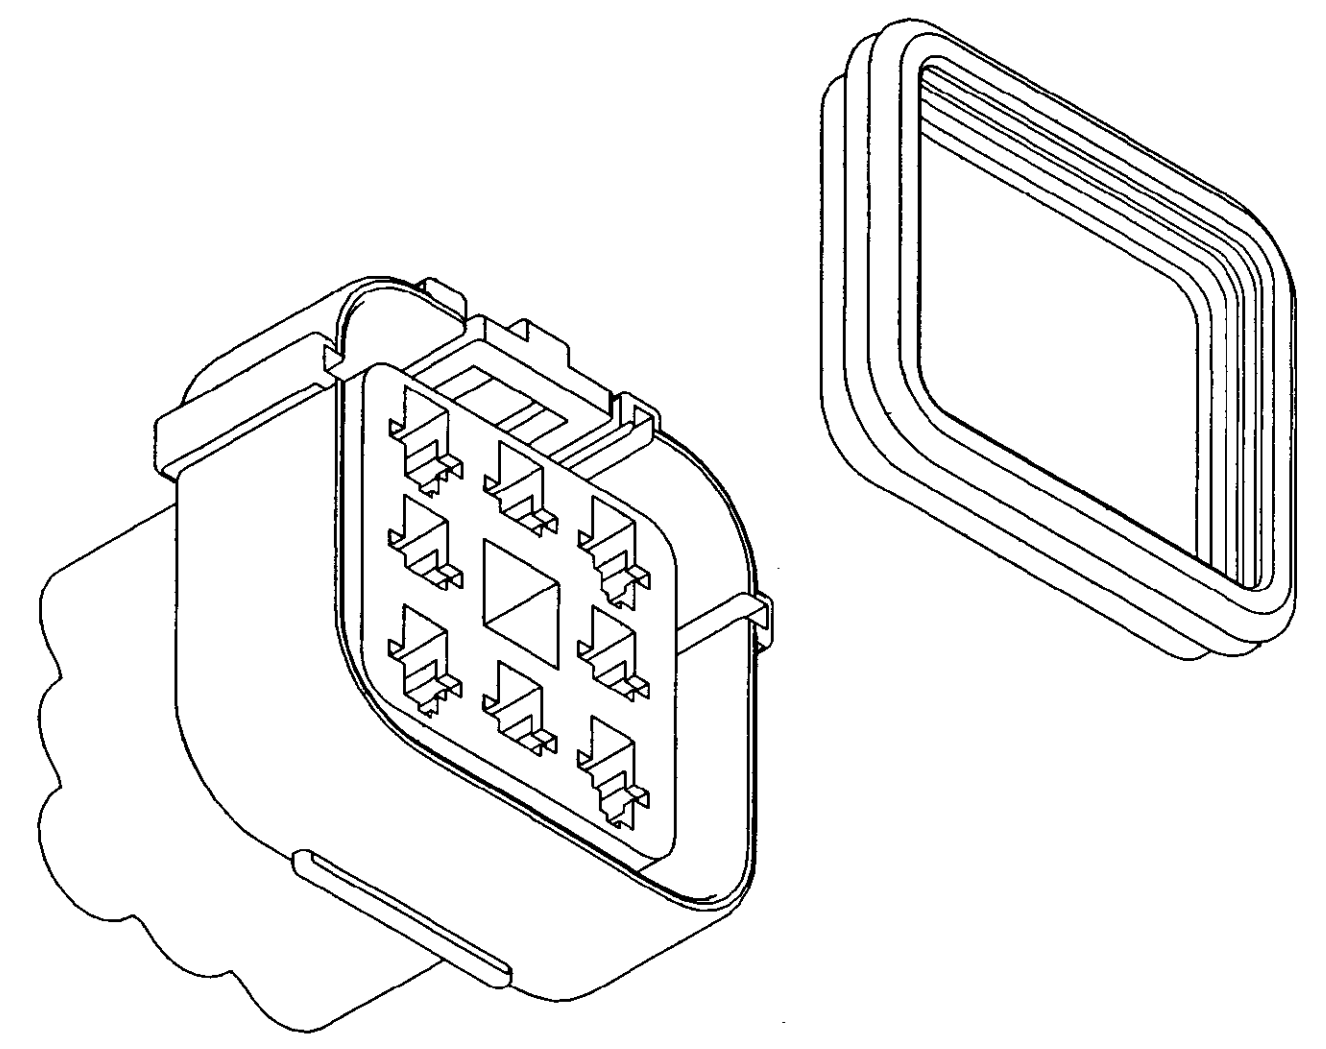

SCRAP VIEW (SEAL NOT SHOWN)

ITEM No.	MATERIAL	PART NO. OR COLOUR	DESCRIPTION	QTY. PER ASSY.	ASSEMBLY PART No.
2	SILICONE RUBBER	ORANGE	PERIPHERAL SEAL	1	344079-4 (WHITE)
1	NYLON 6.6	344076-4	8 WAY REC. HSG.	1	344079-3 (BLUE)
2	SILICONE RUBBER	ORANGE	PERIPHERAL SEAL	1	344079-2 (RED)
1	NYLON 6.6	344076-3	8 WAY REC. HSG.	1	344079-1 (BLACK)
2	SILICONE RUBBER	ORANGE	PERIPHERAL SEAL	1	
1	NYLON 6.6	344076-2	8 WAY REC. HSG.	1	
2	SILICONE RUBBER	ORANGE	PERIPHERAL SEAL	1	
1	NYLON 6.6	344076-1	8 WAY REC. HSG.	1	

CUSTOMER DWG FOR REFERENCE ONLY				© COPYRIGHT 1987 BY AMP OF GREAT BRITAIN LTD. ALL INTERNATIONAL RIGHTS RESERVED. ALL PRODUCTS MAY BE COVERED BY BRITISH AND FOREIGN PATENTS AND/OR PATENTS PENDING.		RELEASED FOR PUBLICATION 23/06/87	
-	-	-	-	TOLERANCES UNLESS OTHERWISE STATED :		DR. I. J. 23/06/87	
E	PER. SEAL MOD.	E800-0134-94	11.10.94	DEC ± 0.5		CH. R. J. S. APP. B. J.	
D	ADDED -2, -3 & 4	C5970	26.11.91	ANGLES ± 1°		AMP of Great Britain Ltd. TERMINAL HOUSE STANMORE MIDD.	
C	R1B REMOVED	C5331	5/9/89	NAME 8 WAY RECEPTACLE HSG ASSY ECONOSEAL 3 HIGH CURRENT			
B	UPDATED	C5241	14.6.89	SCALE 2/1 LOC E SIZE A2 DWG.No. C344079			
A	UPDATED	C5008	21.7.88	REV SHEET E 1/1			
O	REL. FOR PROD.	C4755	24.2.88				
REV	MODIFICATION	ECN	DATE				