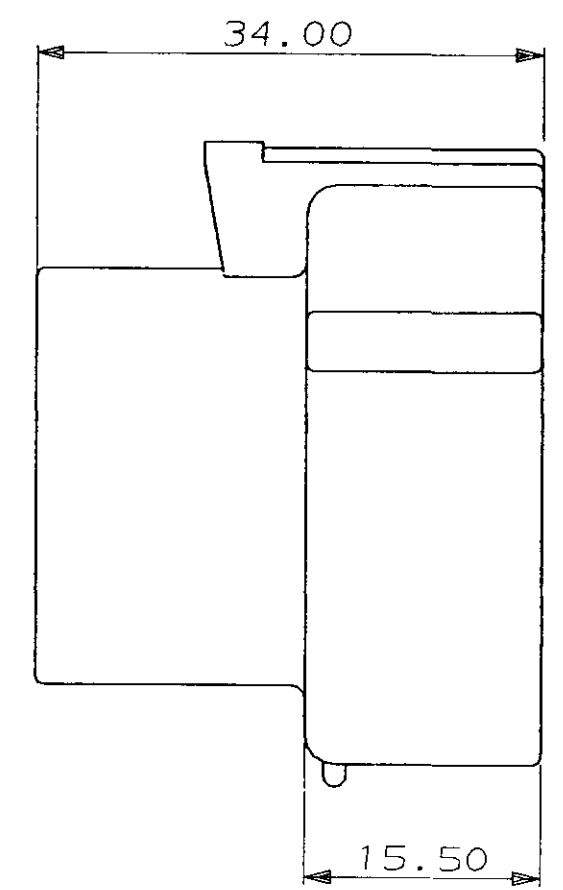

SCRAP VIEW (SEAL NOT SHOWN)

ITEM No.	MATERIAL	PART NO. OR COLOUR	DESCRIPTION	QTY. PER ASSY.	ASSEMBLY PART No.
2	SILICONE RUBBER	ORANGE	PERIPHERAL SEAL	1	344079-4 (WHITE)
1	NYLON 6.6	344076-4	8 WAY REC. HSG.	1	344079-3 (BLUE)
2	SILICONE RUBBER	ORANGE	PERIPHERAL SEAL	1	344079-2 (RED)
1	NYLON 6.6	344076-3	8 WAY REC. HSG.	1	344079-1 (BLACK)
2	SILICONE RUBBER	ORANGE	PERIPHERAL SEAL	1	
1	NYLON 6.6	344076-2	8 WAY REC. HSG.	1	
2	SILICONE RUBBER	ORANGE	PERIPHERAL SEAL	1	
1	NYLON 6.6	344076-1	8 WAY REC. HSG.	1	

CUSTOMER DWG FOR REFERENCE ONLY				© COPYRIGHT 1987 BY AMP OF GREAT BRITAIN LTD. ALL INTERNATIONAL RIGHTS RESERVED. ALL PRODUCTS MAY BE COVERED BY BRITISH AND FOREIGN PATENTS AND/OR PATENTS PENDING.		RELEASED FOR PUBLICATION 23/06/87	
-	-	-	-	TOLERANCES UNLESS OTHERWISE STATED :		DR. I. J. 23/06/87	
E	PER. SEAL MOD.	E800-0134-94	11.10.94	DEC ± 0.5		CH. R. J. S. APP. B. J.	
D	ADDED -2, -3 & 4	C5970	26.11.91	ANGLES ± 1°		AMP of Great Britain Ltd. TERMINAL HOUSE STANMORE MIDD.	
C	R1B REMOVED	C5331	5/9/89	NAME 8 WAY RECEPTACLE HSG ASSY ECONOSEAL 3 HIGH CURRENT			
B	UPDATED	C5241	14.6.89	SCALE 2/1 LOC E SIZE A2 DWG.No. C344079			
A	UPDATED	C5008	21.7.88	REV SHEET E 1/1			
O	REL. FOR PROD.	C4755	24.2.88				
REV	MODIFICATION	ECN	DATE				