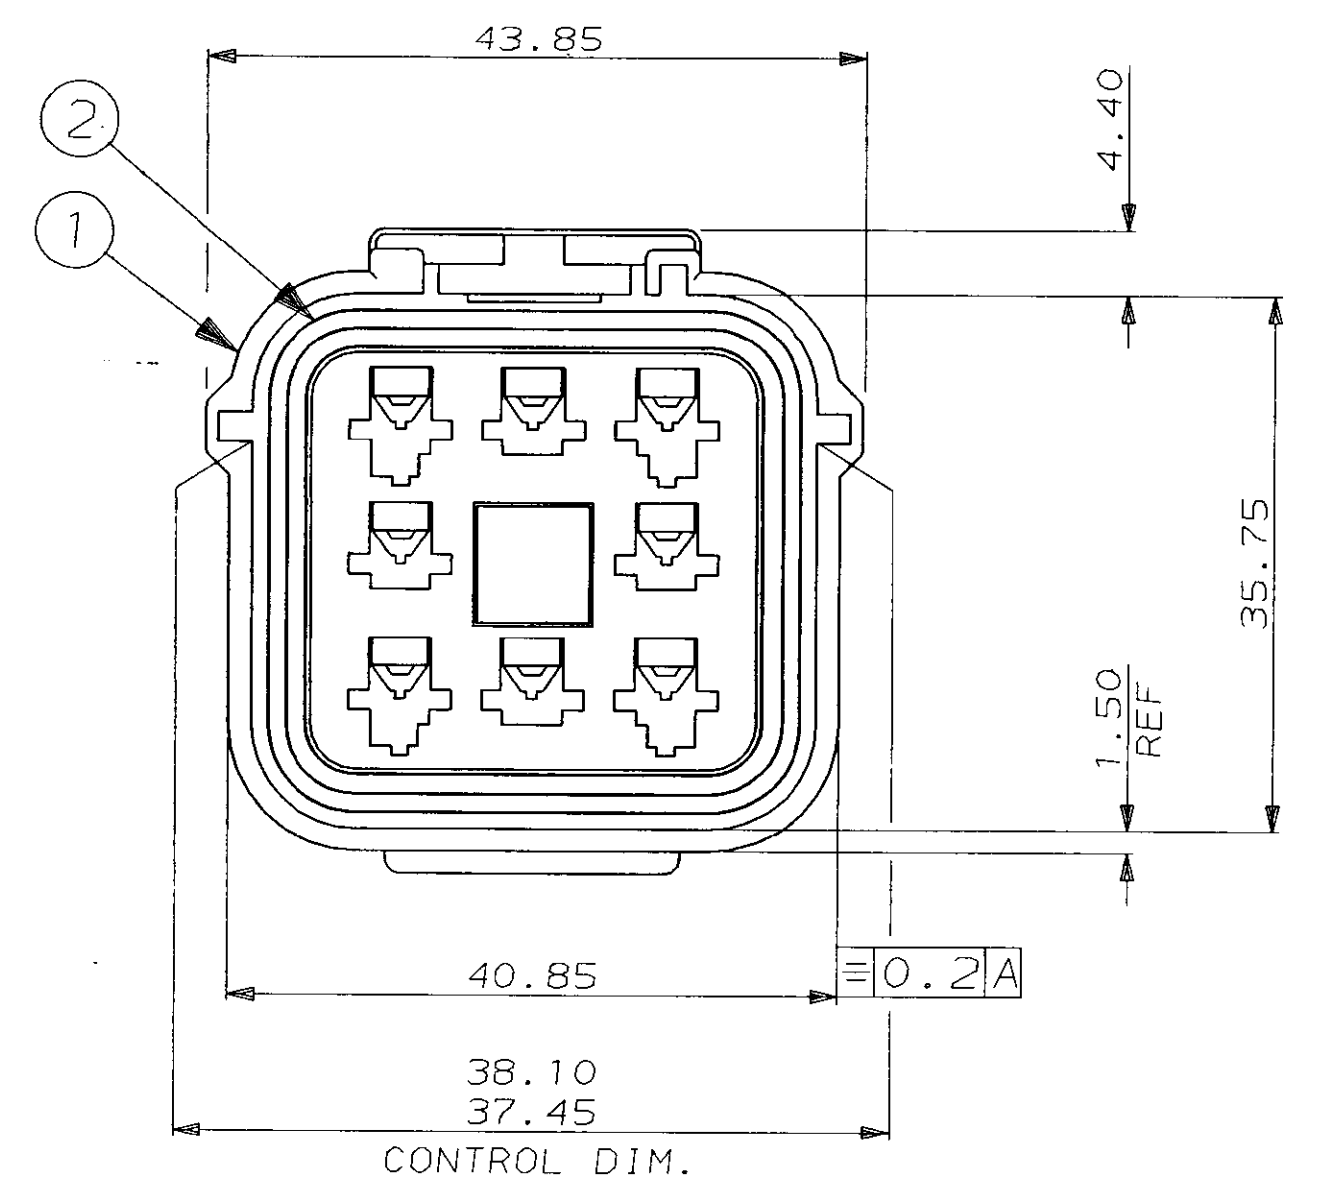

SCRAP VIEW (SEAL NOT SHOWN)

ITEM No.	MATERIAL	PART NO. OR COLOUR	DESCRIPTION	QTY. PER ASSY.	ASSEMBLY PART No.
2	SILICONE RUBBER	ORANGE	PERIPHERAL SEAL	1	344079-4 (WHITE)
1	NYLON 6.6	344076-4	8 WAY REC. HSG.	1	344079-3 (BLUE)
2	SILICONE RUBBER	ORANGE	PERIPHERAL SEAL	1	344079-2 (RED)
1	NYLON 6.6	344076-3	8 WAY REC. HSG.	1	344079-1 (BLACK)
2	SILICONE RUBBER	ORANGE	PERIPHERAL SEAL	1	
1	NYLON 6.6	344076-2	8 WAY REC. HSG.	1	
2	SILICONE RUBBER	ORANGE	PERIPHERAL SEAL	1	
1	NYLON 6.6	344076-1	8 WAY REC. HSG.	1	

CUSTOMER DWG FOR REFERENCE ONLY				© COPYRIGHT 1987 BY AMP OF GREAT BRITAIN LTD. ALL INTERNATIONAL RIGHTS RESERVED. ALL PRODUCTS MAY BE COVERED BY BRITISH AND FOREIGN PATENTS AND/OR PATENTS PENDING.		RELEASED FOR PUBLICATION 23/06/87	
-	-	-	-	TOLERANCES UNLESS OTHERWISE STATED :		DR. I. J. 23/06/87	
E	PER. SEAL MOD.	E800-0134-94	11.10.94	DEC ± 0.5		CH. R. J. S. APP. B. J.	
D	ADDED -2, -3 & 4	C5970	26.11.91	ANGLES ± 1°		AMP of Great Britain Ltd. TERMINAL HOUSE STANMORE MIDD.	
C	R1B REMOVED	C5331	5/9/89	NAME 8 WAY RECEPTACLE HSG ASSY ECONOSEAL 3 HIGH CURRENT			
B	UPDATED	C5241	14.6.89	SCALE 2/1 LOC E SIZE A2 DWG.No. C344079			
A	UPDATED	C5008	21.7.88	REV SHEET E 1/1			
O	REL. FOR PROD.	C4755	24.2.88				
REV	MODIFICATION	ECN	DATE				