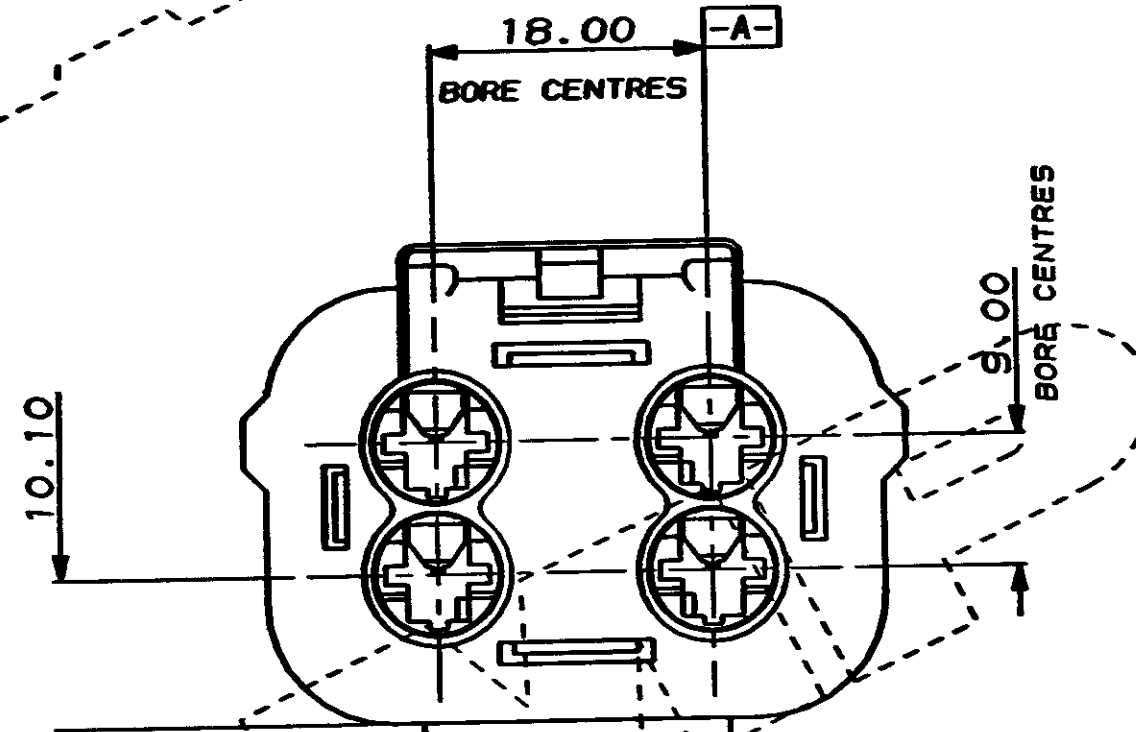

C.A.D. FILE CODE
S. C344080.C

DO NOT SCALE

DIMENSIONS IN MM.

SCRAP VIEW (SEAL NOT SHOWN)

ITEM No.	MATERIAL	PART No.	DESCRIPTION	QTY. PER ASSY.	ASSEMBLY PART No.
2		344083-1	PERIPHERAL SEAL	1	344080-4 (WHITE)
1	NYLON 66	344077-4	4 WAY REC. HSG.	1	344080-3 (BLUE)
2		344083-1	PERIPHERAL SEAL	1	344080-2 (RED)
1	NYLON 66	344077-3	4 WAY REC. HSG.	1	344080-1 (BLACK)
2		344083-1	PERIPHERAL SEAL	1	
1	NYLON 66	344077-2	4 WAY REC. HSG.	1	
2		344083-1	PERIPHERAL SEAL	1	
1	NYLON 66	344077-1	4 WAY REC. HSG.	1	

CUSTOMER DWG FOR REFERENCE ONLY				© COPYRIGHT 1987 BY AMP OF GREAT BRITAIN LTD. RELEASED FOR PUBLICATION ALL INTERNATIONAL RIGHTS RESERVED. ALL PRODUCTS 24/06/87 MAY BE COVERED BY BRITISH AND FOREIGN PATENTS AND/OR PATENTS PENDING.			
TOLERANCES UNLESS OTHERWISE STATED		DR. MVADE		APP. B. J.		24/06/87	
DEC ± 0.5		CH. R. J. S.		AMP		TERMINAL HOUSE STANNORE MIDDX.	
ANGLES ± 1°		NAME		4 WAY RECEPTACLE HSG ASSY ECONOSEAL 3 HIGH CURRENT			
C	ADDED -2, -3 & -4	CS988	4.12.81	SCALE	LOC	SIZE	DWG. No.
B	UPDATED	CS241	14.6.80	2/1	E	A2	C344080
A	UPDATED	CS908	20.7.80	REV	APPROVED	ECN	DATE
D	REL. FOR PROD.	C6755	24.2.80	2			
REV	APPROVED	ECN	DATE	2			