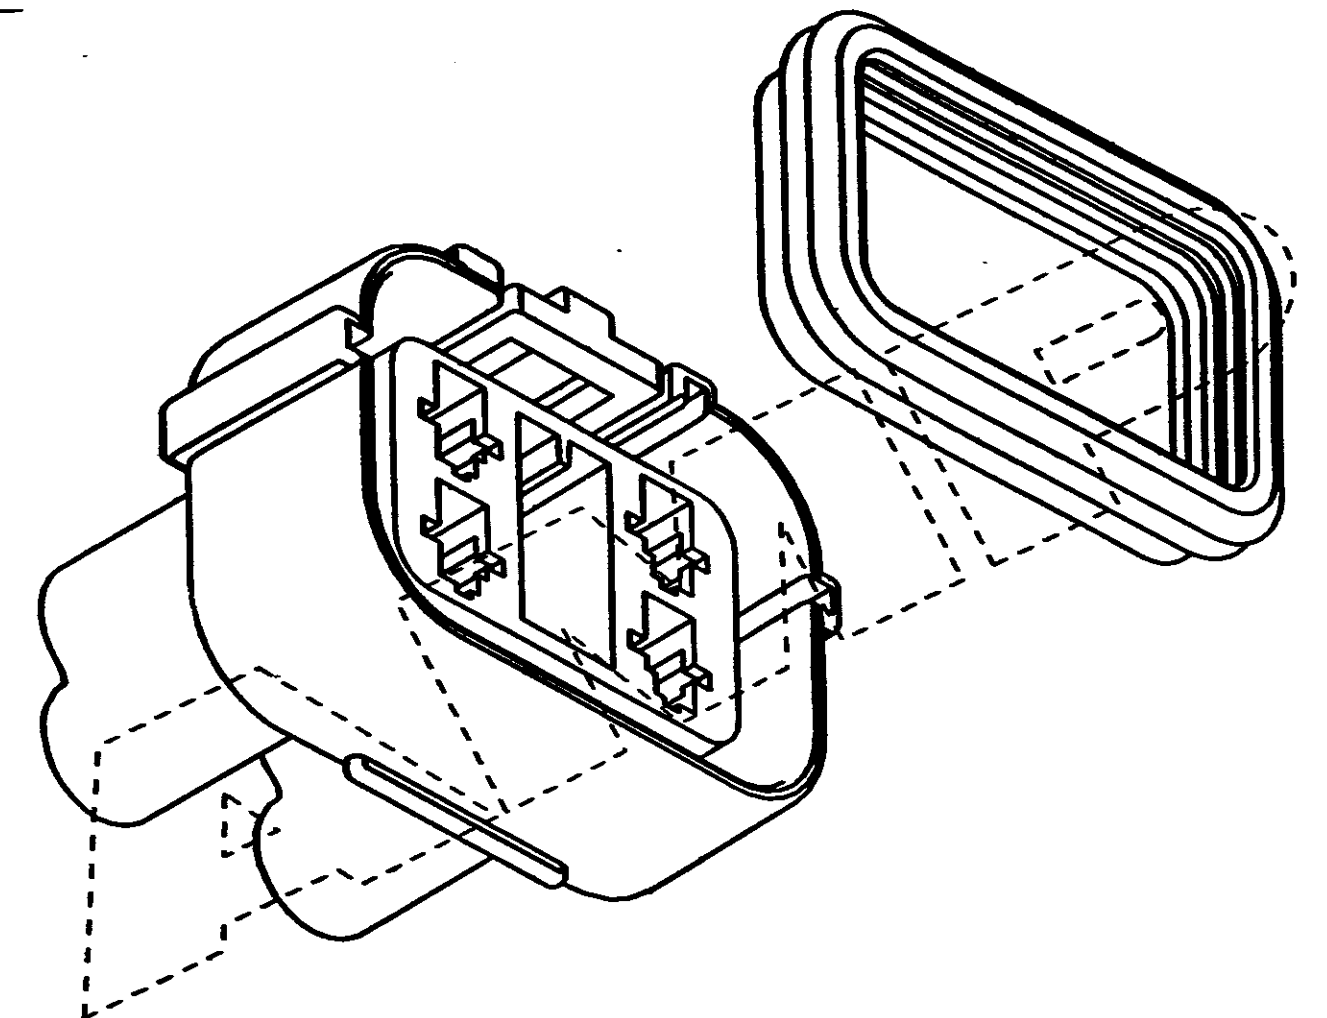

C.A.D. FILE CODE
S. C344080.C

DO NOT SCALE

DIMENSIONS IN MM.

SCRAP VIEW (SEAL NOT SHOWN)

ITEM No.	MATERIAL	PART No.	DESCRIPTION	QTY. PER ASSY.	ASSEMBLY PART No.
2		344083-1	PERIPHERAL SEAL	1	344080-4 (WHITE)
1	NYLON 66	344077-4	4 WAY REC. HSG.	1	344080-3 (BLUE)
2		344083-1	PERIPHERAL SEAL	1	344080-2 (RED)
1	NYLON 66	344077-3	4 WAY REC. HSG.	1	344080-1 (BLACK)
2		344083-1	PERIPHERAL SEAL	1	
1	NYLON 66	344077-2	4 WAY REC. HSG.	1	
2		344083-1	PERIPHERAL SEAL	1	
1	NYLON 66	344077-1	4 WAY REC. HSG.	1	

CUSTOMER DWG FOR REFERENCE ONLY				© COPYRIGHT 1987 BY AMP OF GREAT BRITAIN LTD. RELEASED FOR PUBLICATION ALL INTERNATIONAL RIGHTS RESERVED. ALL PRODUCTS 24/06/87 MAY BE COVERED BY BRITISH AND FOREIGN PATENTS AND/OR PATENTS PENDING.			
TOLERANCES UNLESS OTHERWISE STATED		DR. MVADE		APP. B. J.		24/06/87	
DEC ± 0.5		CH. R. J. S.		AMP		TERMINAL HOUSE STANNORE MIDDX.	
ANGLES ± 1°		NAME		4 WAY RECEPTACLE HSG ASSY ECONOSEAL 3 HIGH CURRENT			
C	ADDED -2, -3 & -4	CS988	4.12.81	SCALE	LOC	SIZE	DWG. No.
B	UPDATED	CS241	14.6.80	2/1	E	A2	C344080
A	UPDATED	CS908	20.7.80	REV	APPROVED	ECN	DATE
D	REL. FOR PROD.	C6755	24.2.80	2			
REV	APPROVED	ECN	DATE	2			