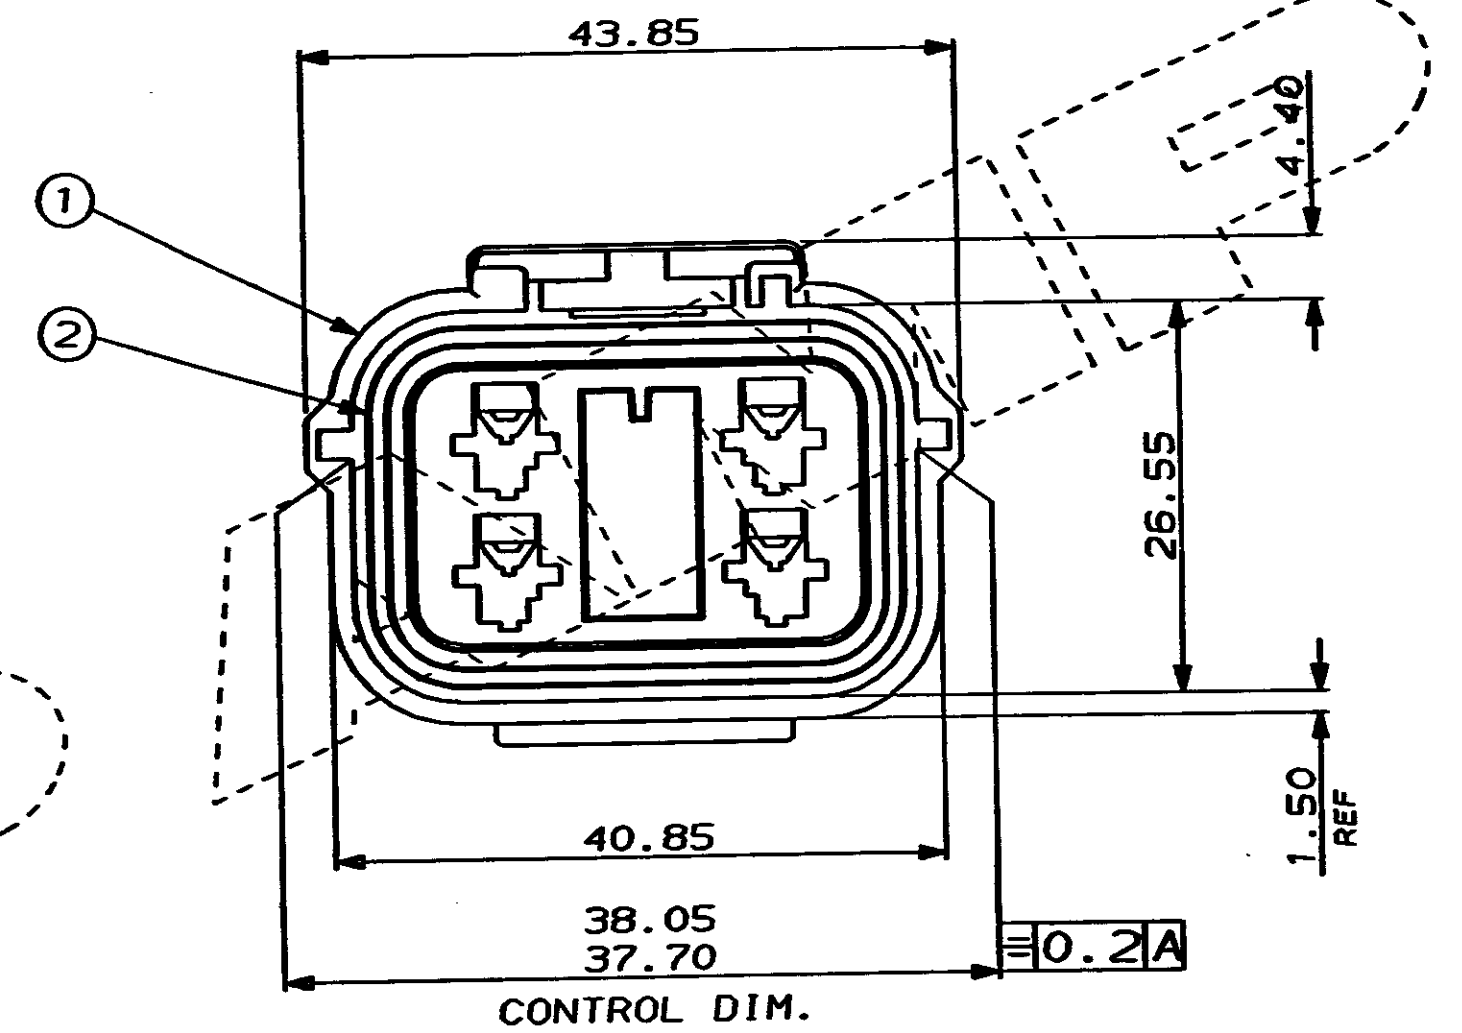

C.A.D. FILE CODE
S. C344080.C

DO NOT SCALE

DIMENSIONS IN MM.

SCRAP VIEW (SEAL NOT SHOWN)

ITEM No.	MATERIAL	PART No.	DESCRIPTION	QTY. PER ASSY.	ASSEMBLY PART No.
2		344083-1	PERIPHERAL SEAL	1	344080-4 (WHITE)
1	NYLON 66	344077-4	4 WAY REC. HSG.	1	344080-3 (BLUE)
2		344083-1	PERIPHERAL SEAL	1	344080-2 (RED)
1	NYLON 66	344077-3	4 WAY REC. HSG.	1	344080-1 (BLACK)
2		344083-1	PERIPHERAL SEAL	1	
1	NYLON 66	344077-2	4 WAY REC. HSG.	1	
2		344083-1	PERIPHERAL SEAL	1	
1	NYLON 66	344077-1	4 WAY REC. HSG.	1	

CUSTOMER DWG FOR REFERENCE ONLY				© COPYRIGHT 1987 BY AMP OF GREAT BRITAIN LTD. RELEASED FOR PUBLICATION ALL INTERNATIONAL RIGHTS RESERVED. ALL PRODUCTS 24/06/87 MAY BE COVERED BY BRITISH AND FOREIGN PATENTS AND/OR PATENTS PENDING.			
TOLERANCES UNLESS OTHERWISE STATED		DR. MVADE		APP. B. J.		24/06/87	
DEC ± 0.5		CH. R. J. S.		AMP		TERMINAL HOUSE STANNORE MIDDX.	
ANGLES ± 1°		NAME		4 WAY RECEPTACLE HSG ASSY ECONOSEAL 3 HIGH CURRENT			
C	ADDED -2, -3 & -4	CS988	4.12.81	SCALE	LOC	SIZE	DWG. No.
B	UPDATED	CS241	14.6.80	2/1	E	A2	C344080
A	UPDATED	CS908	20.7.80	REV	APPROVED	ECN	DATE
D	REL. FOR PROD.	C6755	24.2.80	2			
REV	APPROVED	ECN	DATE	2			