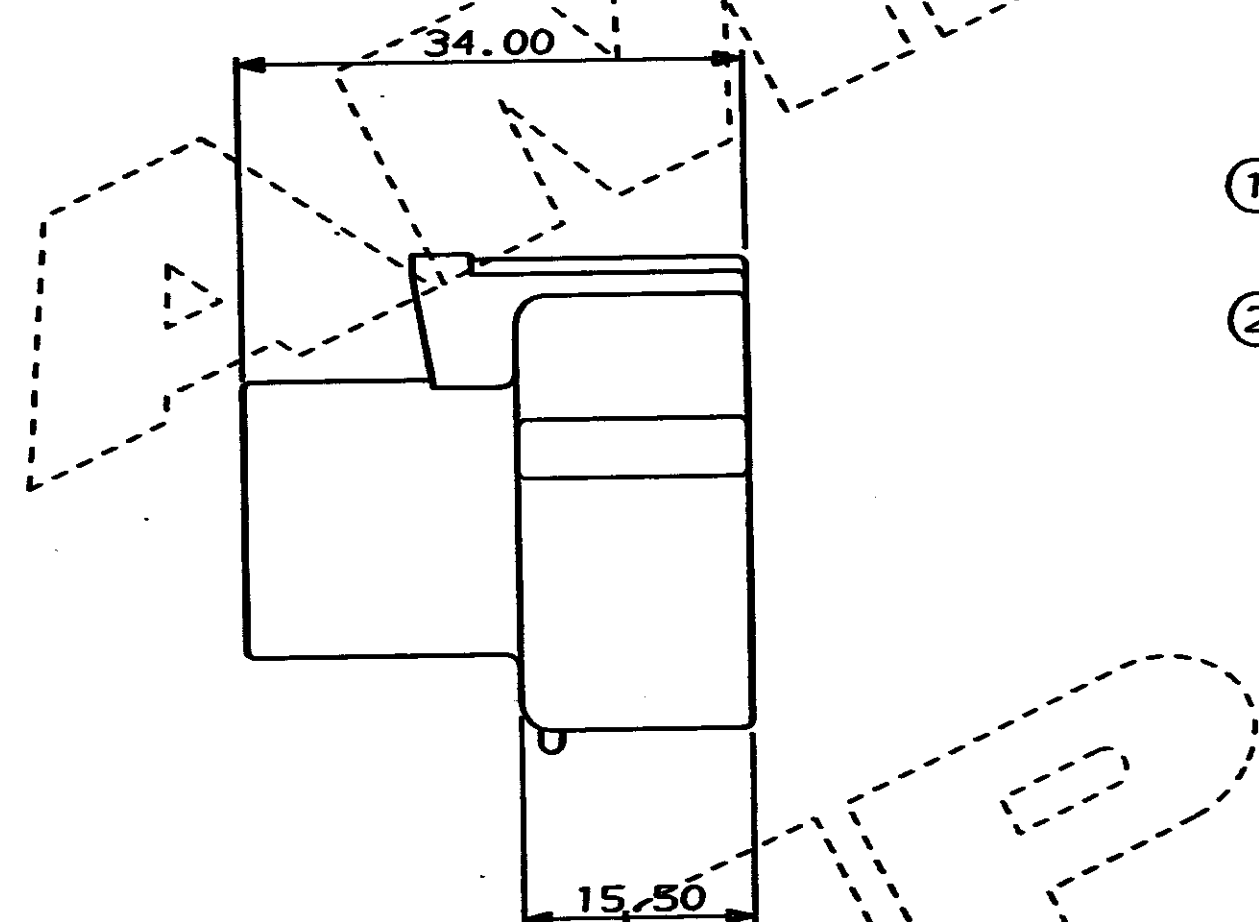

C.A.D. FILE CODE
S. C344080.C

DO NOT SCALE

DIMENSIONS IN MM.

SCRAP VIEW (SEAL NOT SHOWN)

ITEM No.	MATERIAL	PART No.	DESCRIPTION	QTY. PER ASSY.	ASSEMBLY PART No.
2		344083-1	PERIPHERAL SEAL	1	344080-4 (WHITE)
1	NYLON 66	344077-4	4 WAY REC. HSG.	1	344080-3 (BLUE)
2		344083-1	PERIPHERAL SEAL	1	344080-2 (RED)
1	NYLON 66	344077-3	4 WAY REC. HSG.	1	344080-1 (BLACK)
2		344083-1	PERIPHERAL SEAL	1	
1	NYLON 66	344077-2	4 WAY REC. HSG.	1	
2		344083-1	PERIPHERAL SEAL	1	
1	NYLON 66	344077-1	4 WAY REC. HSG.	1	

CUSTOMER DWG FOR REFERENCE ONLY				© COPYRIGHT 1987 BY AMP OF GREAT BRITAIN LTD. RELEASED FOR PUBLICATION ALL INTERNATIONAL RIGHTS RESERVED. ALL PRODUCTS 24/06/87 MAY BE COVERED BY BRITISH AND FOREIGN PATENTS AND/OR PATENTS PENDING.			
TOLERANCES UNLESS OTHERWISE STATED		DR. MVADE		APP. B. J.		24/06/87	
DEC ± 0.5		CH. R. J. S.		AMP		TERMINAL HOUSE STANNORE MIDDX.	
ANGLES ± 1°		NAME		4 WAY RECEPTACLE HSG ASSY ECONOSEAL 3 HIGH CURRENT			
C	ADDED -2, -3 & -4	CS988	4.12.81	SCALE	LOC	SIZE	DWG. No.
B	UPDATED	CS241	14.6.80	2/1	E	A2	C344080
A	UPDATED	CS908	20.7.80	REV	APPROVED	ECN	DATE
D	REL. FOR PROD.	C6755	24.2.80	2			
REV	APPROVED	ECN	DATE	2			