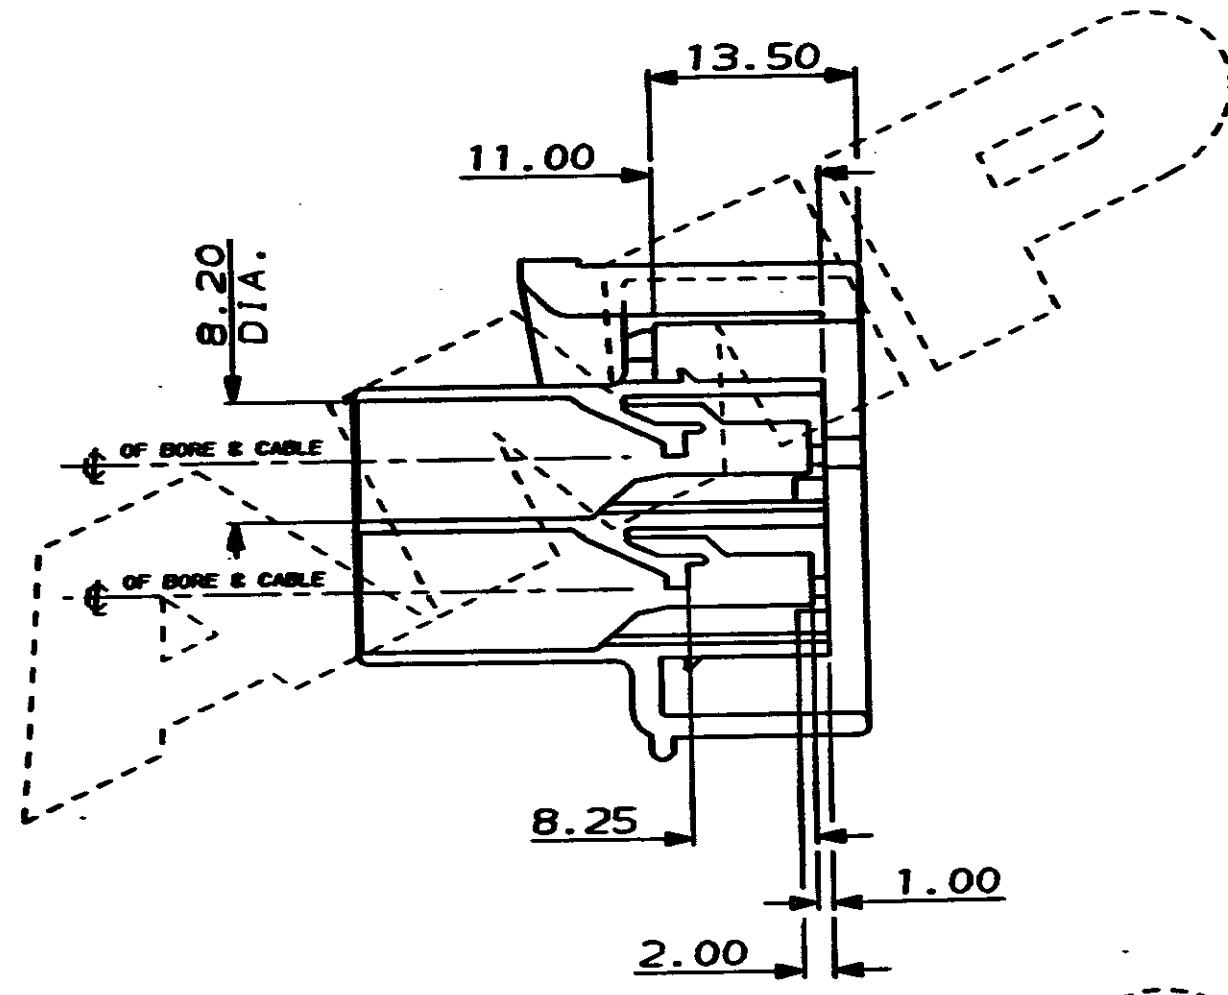

C.A.D. FILE CODE
S. C344080.C

DO NOT SCALE

DIMENSIONS IN MM.

SCRAP VIEW (SEAL NOT SHOWN)

ITEM No.	MATERIAL	PART No.	DESCRIPTION	QTY. PER ASSY.	ASSEMBLY PART No.
2		344083-1	PERIPHERAL SEAL	1	344080-4 (WHITE)
1	NYLON 66	344077-4	4 WAY REC. HSG.	1	344080-3 (BLUE)
2		344083-1	PERIPHERAL SEAL	1	344080-2 (RED)
1	NYLON 66	344077-3	4 WAY REC. HSG.	1	344080-1 (BLACK)
2		344083-1	PERIPHERAL SEAL	1	
1	NYLON 66	344077-2	4 WAY REC. HSG.	1	
2		344083-1	PERIPHERAL SEAL	1	
1	NYLON 66	344077-1	4 WAY REC. HSG.	1	

CUSTOMER DWG FOR REFERENCE ONLY				© COPYRIGHT 1987 BY AMP OF GREAT BRITAIN LTD. RELEASED FOR PUBLICATION ALL INTERNATIONAL RIGHTS RESERVED. ALL PRODUCTS 24/06/87 MAY BE COVERED BY BRITISH AND FOREIGN PATENTS AND/OR PATENTS PENDING.			
TOLERANCES UNLESS OTHERWISE STATED		DR. MVADE		APP. B. J.		24/06/87	
DEC ± 0.5		CH. R. J. S.		AMP		TERMINAL HOUSE STANNORE MIDDX.	
ANGLES ± 1°		NAME		4 WAY RECEPTACLE HSG ASSY ECONOSEAL 3 HIGH CURRENT			
C	ADDED -2, -3 & -4	CS988	4.12.81	SCALE	LOC	SIZE	DWG. No.
B	UPDATED	CS241	14.6.80	2/1	E	A2	C344080
A	UPDATED	CS908	20.7.80	REV	APPROVED	ECN	DATE
D	REL. FOR PROD.	C6755	24.2.80	2			
REV	APPROVED	ECN	DATE	2			