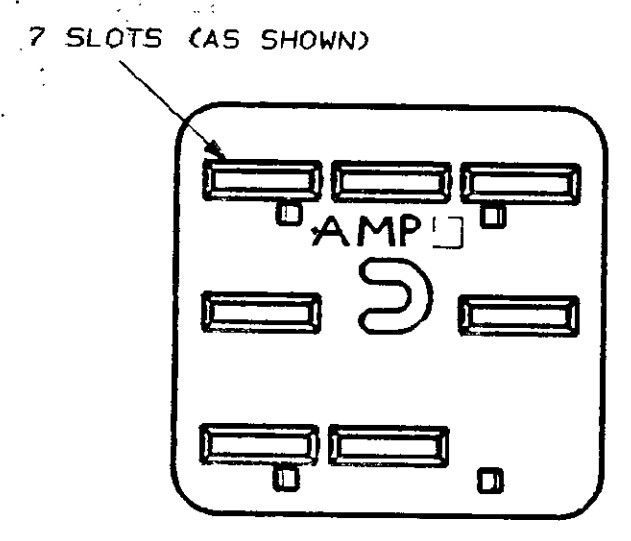

C.A.D. FILE CODE  
S.C344085.D

DO NOT SCALE

DIMENSIONS IN MM.

SAME POLARISATION BUT  
DIFFERENT INHIBITIONS  
(SEE "INHIB. VIEWS.")

VARIOUS POLARISATIONS FOR  
1-344085-1 TO 1-344085-9 ONLY.

FOR REFERENCE ONLY  
WILL NOT BE UP-DATED

1-344085-1  
(SHOWS A TYPICAL POLARISED A/BACKOUT)

1-344085-9 (PINK)  
INHIB. VIEW

1-344085-8 (RED)  
INHIB. VIEW

FOR REFERENCE ONLY  
WILL NOT BE UP-DATED

FINISH	MATERIAL	PART NUMBER
PINK (RAL TBA)	NYLON 6.6	1-344085-9
RED (RAL3000)	NYLON 6.6	1-344085-8
BROWN (RAL8011)	NYLON 6.6	1-344085-7
GREY (RAL TBA)	NYLON 6.6	1-344085-6
BLACK (RAL9004)	NYLON 6.6	1-344085-5
VIOLET (RAL4005)	NYLON 6.6	1-344085-4
GREEN (RAL6001)	NYLON 6.6	1-344085-3
BLUE (RAL5015)	NYLON 6.6	1-344085-2
YELLOW (RAL1018)	NYLON 6.6	1-344085-1
WHITE (RAL9002)	NYLON 6.6	344085-1

SCALE	LOC	SIZE	DWG.No.	REV	SHEET
4/1	E	A2	C344085	D	1/1