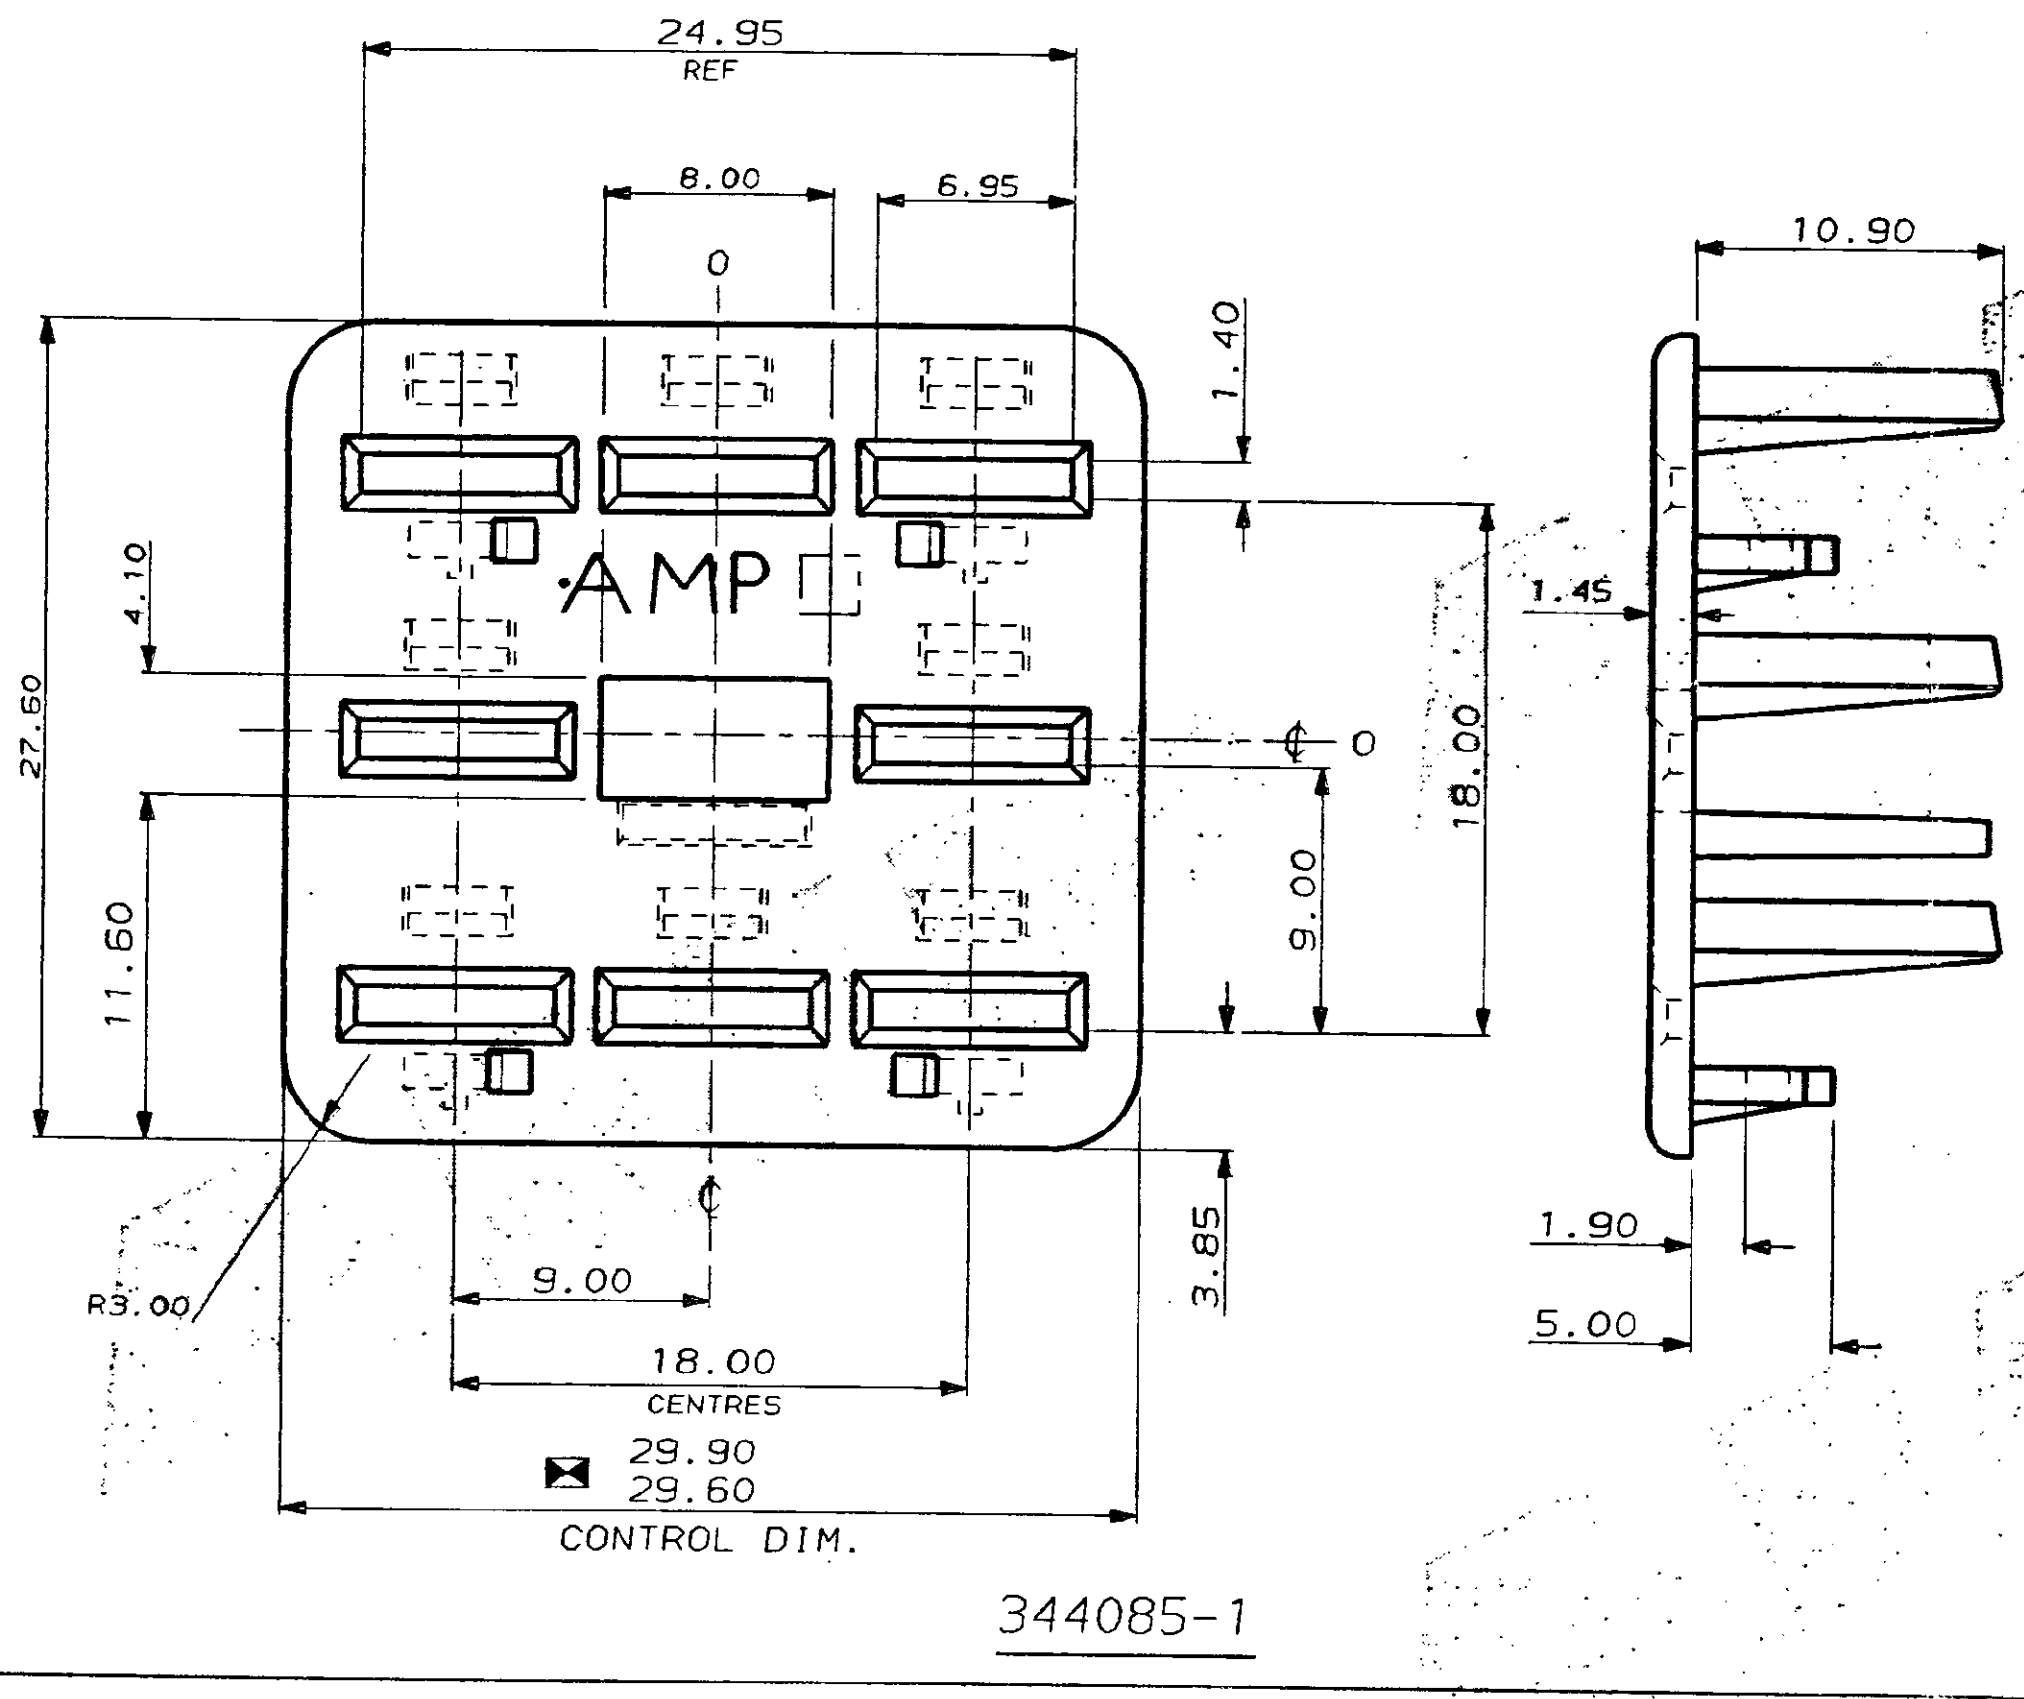

C.A.D. FILE CODE  
S.C344085.D

DO NOT SCALE

DIMENSIONS IN MM.

SAME POLARISATION BUT  
DIFFERENT INHIBITIONS  
(SEE "INHIB. VIEWS.")

VARIOUS POLARISATIONS FOR  
1-344085-1 TO 1-344085-9 ONLY.

FOR REFERENCE ONLY  
WILL NOT BE UP-DATED

1-344085-1  
(SHOWS A TYPICAL POLARISED A/BACKOUT)

1-344085-9 (PINK)  
INHIB. VIEW

1-344085-8 (RED)  
INHIB. VIEW

FOR REFERENCE ONLY  
WILL NOT BE UP-DATED

FINISH	MATERIAL	PART NUMBER
PINK (RAL TBA)	NYLON 6.6	1-344085-9
RED (RAL3000)	NYLON 6.6	1-344085-8
BROWN (RAL8011)	NYLON 6.6	1-344085-7
GREY (RAL TBA)	NYLON 6.6	1-344085-6
BLACK (RAL9004)	NYLON 6.6	1-344085-5
VIOLET (RAL4005)	NYLON 6.6	1-344085-4
GREEN (RAL6001)	NYLON 6.6	1-344085-3
BLUE (RAL5015)	NYLON 6.6	1-344085-2
YELLOW (RAL1018)	NYLON 6.6	1-344085-1
WHITE (RAL9002)	NYLON 6.6	344085-1

SCALE	LOC	SIZE	DWG.No.	REV	SHEET
4/1	E	A2	C344085	D	1/1