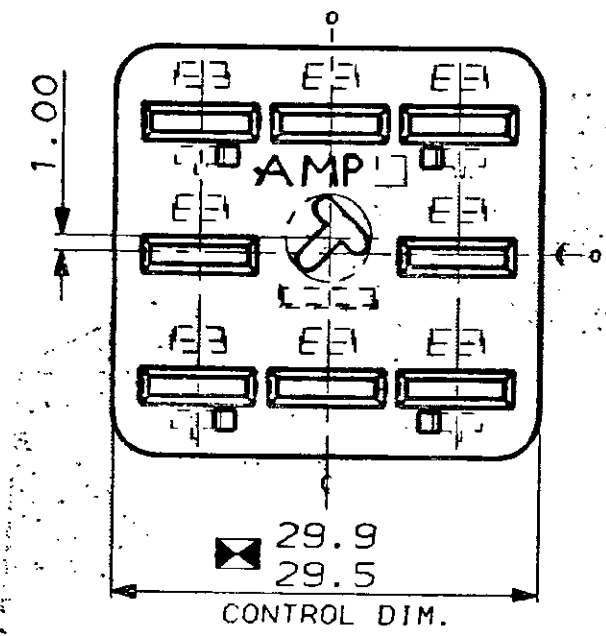

1-344085-1  
(SHOWS A TYPICAL POLARISED A/BACKOUT)

1-344085-9 (PINK)  
INHIB. VIEW

1-344085-8 (RED)  
INHIB. VIEW

FOR REFERENCE ONLY  
WILL NOT BE UP-DATED

FINISH	MATERIAL	PART NUMBER
PINK (RAL TBA)	NYLON 6.6	1-344085-9
RED (RAL3000)	NYLON 6.6	1-344085-8
BROWN (RAL8011)	NYLON 6.6	1-344085-7
GREY (RAL TBA)	NYLON 6.6	1-344085-6
BLACK (RAL9004)	NYLON 6.6	1-344085-5
VIOLET (RAL4005)	NYLON 6.6	1-344085-4
GREEN (RAL6001)	NYLON 6.6	1-344085-3
BLUE (RAL5015)	NYLON 6.6	1-344085-2
YELLOW (RAL1018)	NYLON 6.6	1-344085-1
WHITE (RAL9002)	NYLON 6.6	344085-1

SCALE	LOC	SIZE	DWG.No.	REV	SHEET
4/1	E	A2	C344085	D	1/1