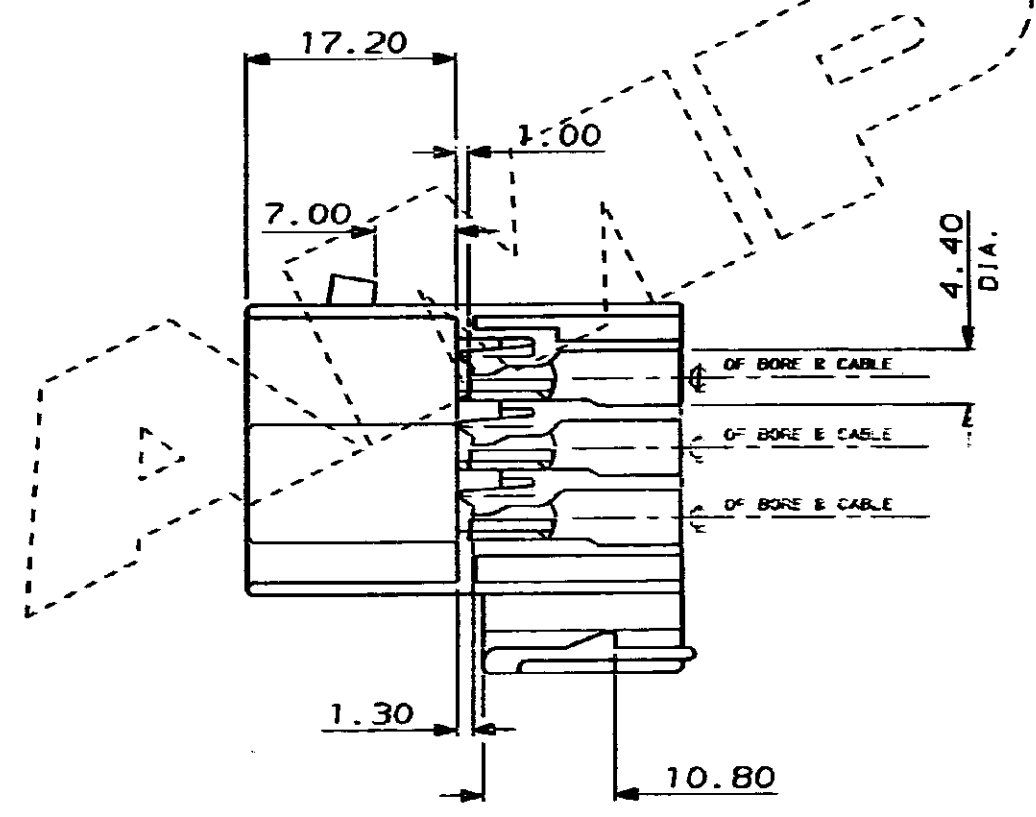

C.A.D. FILE CODE  
S. C344260.E

DO NOT SCALE DIMENSIONS IN MM.

BLUE	NYLON 6.6	344260-3
WHITE	NYLON 6.6	344260-2
BLACK	NYLON 6.6	344260-1
FINISH	MATERIAL	PART NUMBER
CUSTOMER DWG FOR REFERENCE ONLY		RELEASED FOR PUBLICATION 3/11/87
TOLERANCES UNLESS OTHERWISE STATED		DR. I. J.
DEC ± 0.5		CH. R. J. S.
ANGLES ± 1°		APP. B. J.
NAME		TERMINAL HOUSE STANMORE HIDD.
13 WAY TAB HOUSING ECONOSEAL 3 LOW CURRENT		
SCALE	LOC	SIZE
2/1	E	A2
DWG. No.	REV	SHEET
C344260	E	1/1