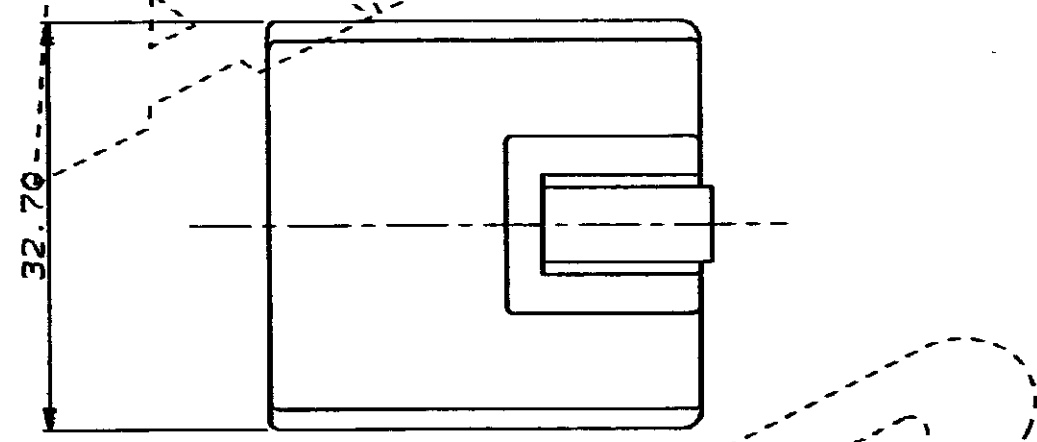

C.A.D. FILE CODE  
S. C344260.E

DO NOT SCALE DIMENSIONS IN MM.

BLUE	NYLON 6.6	344260-3
WHITE	NYLON 6.6	344260-2
BLACK	NYLON 6.6	344260-1
FINISH	MATERIAL	PART NUMBER
CUSTOMER DWG FOR REFERENCE ONLY		RELEASED FOR PUBLICATION 3/11/87
TOLERANCES UNLESS OTHERWISE STATED		DR. I. J.
DEC ± 0.5		CH. R. J. S.
ANGLES ± 1°		APP. B. J.
NAME		TERMINAL HOUSE STANMORE HIDD.
13 WAY TAB HOUSING ECONOSEAL 3 LOW CURRENT		
SCALE	LOC	SIZE
2/1	E	A2
DWG. No.	REV	SHEET
C344260	E	1/1