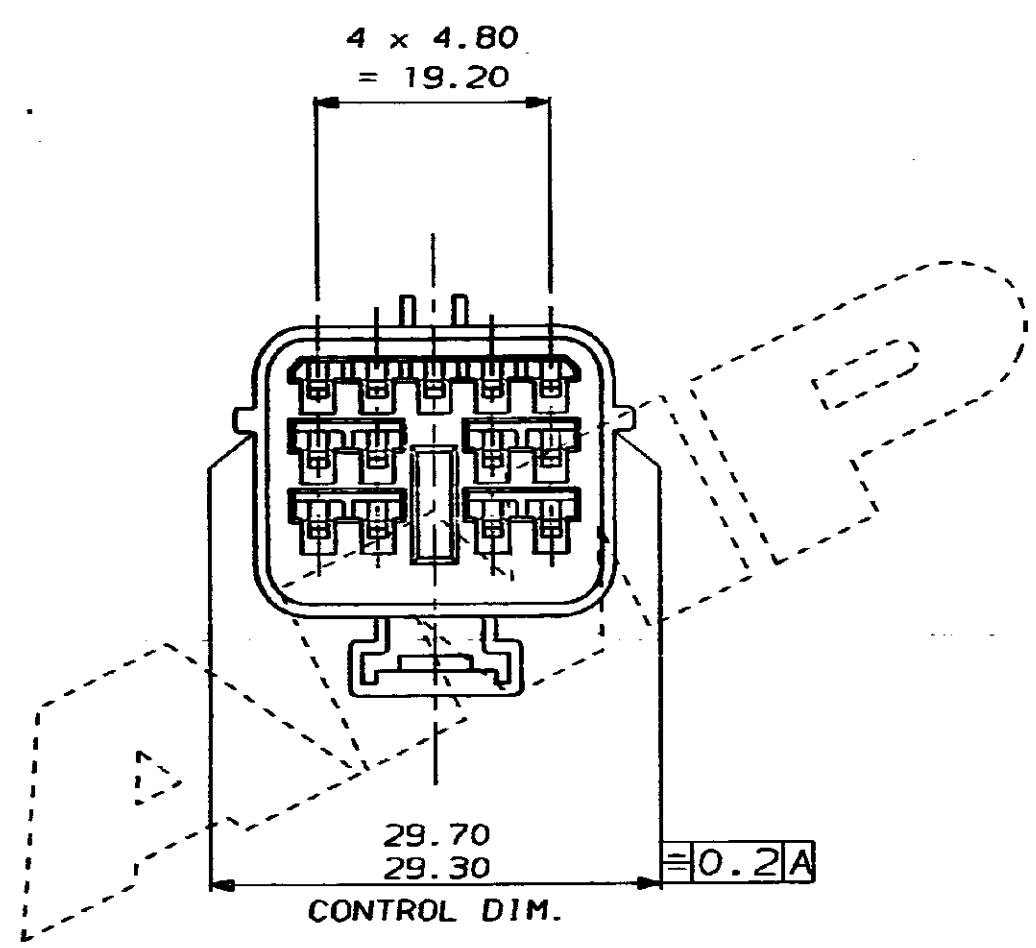

C.A.D. FILE CODE  
S. C344260.E

DO NOT SCALE DIMENSIONS IN MM.

BLUE	NYLON 6.6	344260-3
WHITE	NYLON 6.6	344260-2
BLACK	NYLON 6.6	344260-1
FINISH	MATERIAL	PART NUMBER
CUSTOMER DWG FOR REFERENCE ONLY		RELEASED FOR PUBLICATION 3/11/87
TOLERANCES UNLESS OTHERWISE STATED		DR. I. J.
DEC ± 0.5		CH. R. J. S.
ANGLES ± 1°		APP. B. J.
NAME		TERMINAL HOUSE STANMORE HIDD.
13 WAY TAB HOUSING ECONOSEAL 3 LOW CURRENT		
SCALE	LOC	SIZE
2/1	E	A2
DWG. No.	REV	SHEET
C344260	E	1/1