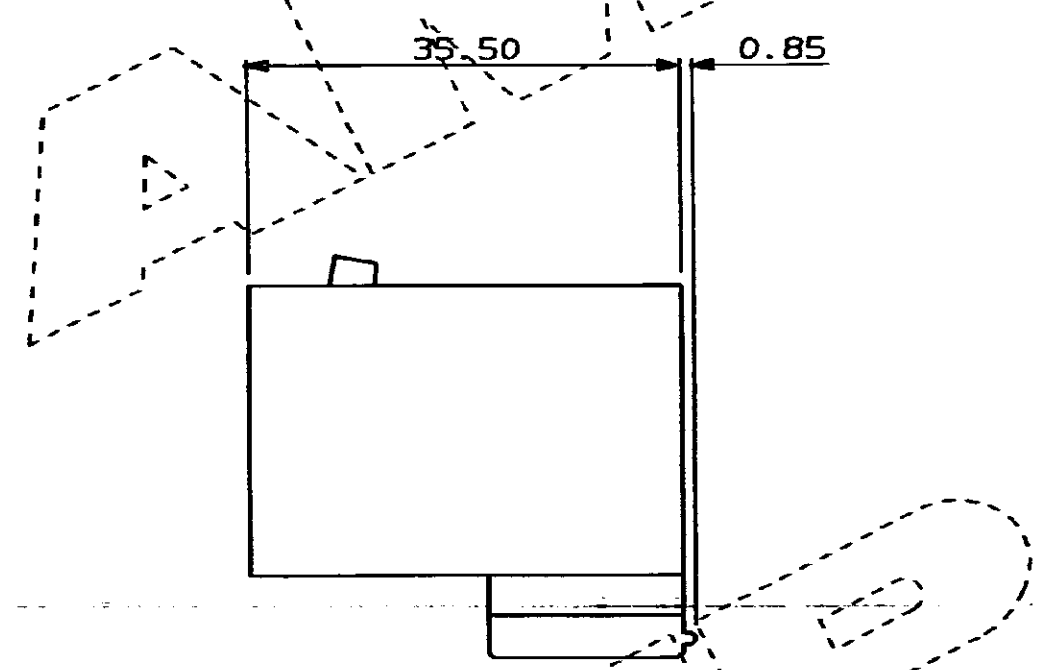

C.A.D. FILE CODE  
S. C344260.E

DO NOT SCALE DIMENSIONS IN MM.

BLUE	NYLON 6.6	344260-3
WHITE	NYLON 6.6	344260-2
BLACK	NYLON 6.6	344260-1
FINISH	MATERIAL	PART NUMBER
CUSTOMER DWG FOR REFERENCE ONLY		RELEASED FOR PUBLICATION 3/11/87
TOLERANCES UNLESS OTHERWISE STATED		DR. I. J.
DEC ± 0.5		CH. R. J. S.
ANGLES ± 1°		APP. B. J.
NAME		TERMINAL HOUSE STANMORE HIDD.
13 WAY TAB HOUSING ECONOSEAL 3 LOW CURRENT		
SCALE	LOC	SIZE
2/1	E	A2
DWG. No.	REV	SHEET
C344260	E	1/1