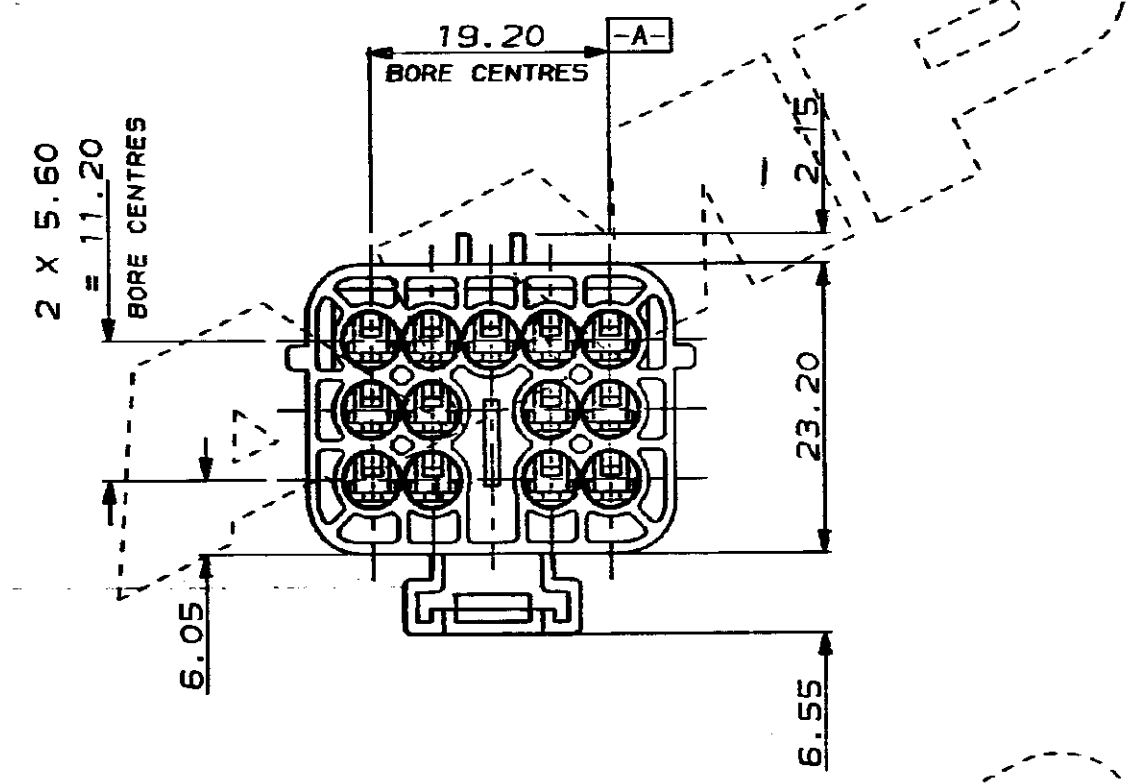

C.A.D. FILE CODE  
S. C344260.E

DO NOT SCALE DIMENSIONS IN MM.

BLUE	NYLON 6.6	344260-3
WHITE	NYLON 6.6	344260-2
BLACK	NYLON 6.6	344260-1
FINISH	MATERIAL	PART NUMBER
CUSTOMER DWG FOR REFERENCE ONLY		RELEASED FOR PUBLICATION 3/11/87
TOLERANCES UNLESS OTHERWISE STATED		DR. I. J.
DEC ± 0.5		CH. R. J. S.
ANGLES ± 1°		APP. B. J.
NAME		TERMINAL HOUSE STANMORE HIDD.
13 WAY TAB HOUSING ECONOSEAL 3 LOW CURRENT		
SCALE	LOC	SIZE
2/1	E	A2
DWG. No.	REV	SHEET
C344260	E	1/1