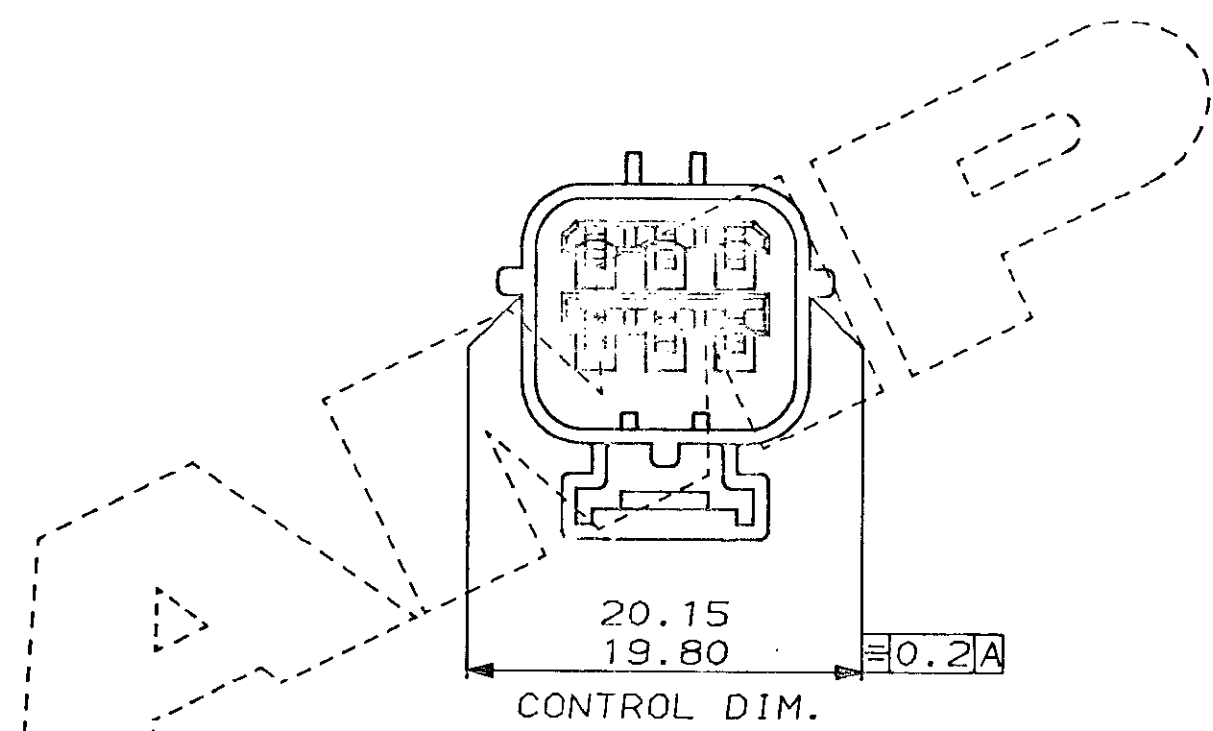

C.A.D. FILE CODE
S.C344265.C

DO NOT SCALE

DIMENSIONS IN MM.

FOR HEADER DETAILS OF THIS PART
SEE CSP 8490 REV. 2.

| | | |
|--|--|-----------------------------------|
| WHITE | NYLON 6.6 | 344265-4 |
| BLUE | NYLON 6.6 | 344265-3 |
| RED | NYLON 6.6 | 344265-2 |
| BLACK | NYLON 6.6 | 344265-1 |
| FINISH | MATERIAL | PART NUMBER |
| CUSTOMER DWG FOR REFERENCE ONLY | | RELEASED FOR PUBLICATION 3/11/87 |
| ©COPYRIGHT 1987 BY AMP OF GREAT BRITAIN LTD. ALL INTERNATIONAL RIGHTS RESERVED. ALL PRODUCTS MAY BE COVERED BY BRITISH AND FOREIGN PATENTS AND/OR PATENTS PENDING. | | DR. J. Jobson 03 NOV 1987 |
| TOLERANCES UNLESS OTHERWISE STATED: DEC ± 0.5 ANGLES ± 1° | | CH. R. J. S. APP. B. J. |
| C | CON. DIM. WAS 20.15/19.85. ADDED -2 TO -4 AND HEADER DETS. | CS359 2.10.89 |
| B | ADDED CONTROL DIM. | CS241 10.5.89 |
| A | UPDATED | CS014 25.7.88 |
| O | REL. FOR PROD. | C4898 21.3.88 |
| REV | APPROVED | ECN DATE |
| NAME 6 WAY TAB HOUSING ECONOSEAL 3 LOW CURRENT | | SCALE LOC SIZE DWG. No. REV SHEET |
| 2/1 E A2 C344265 | | C 1/1 |