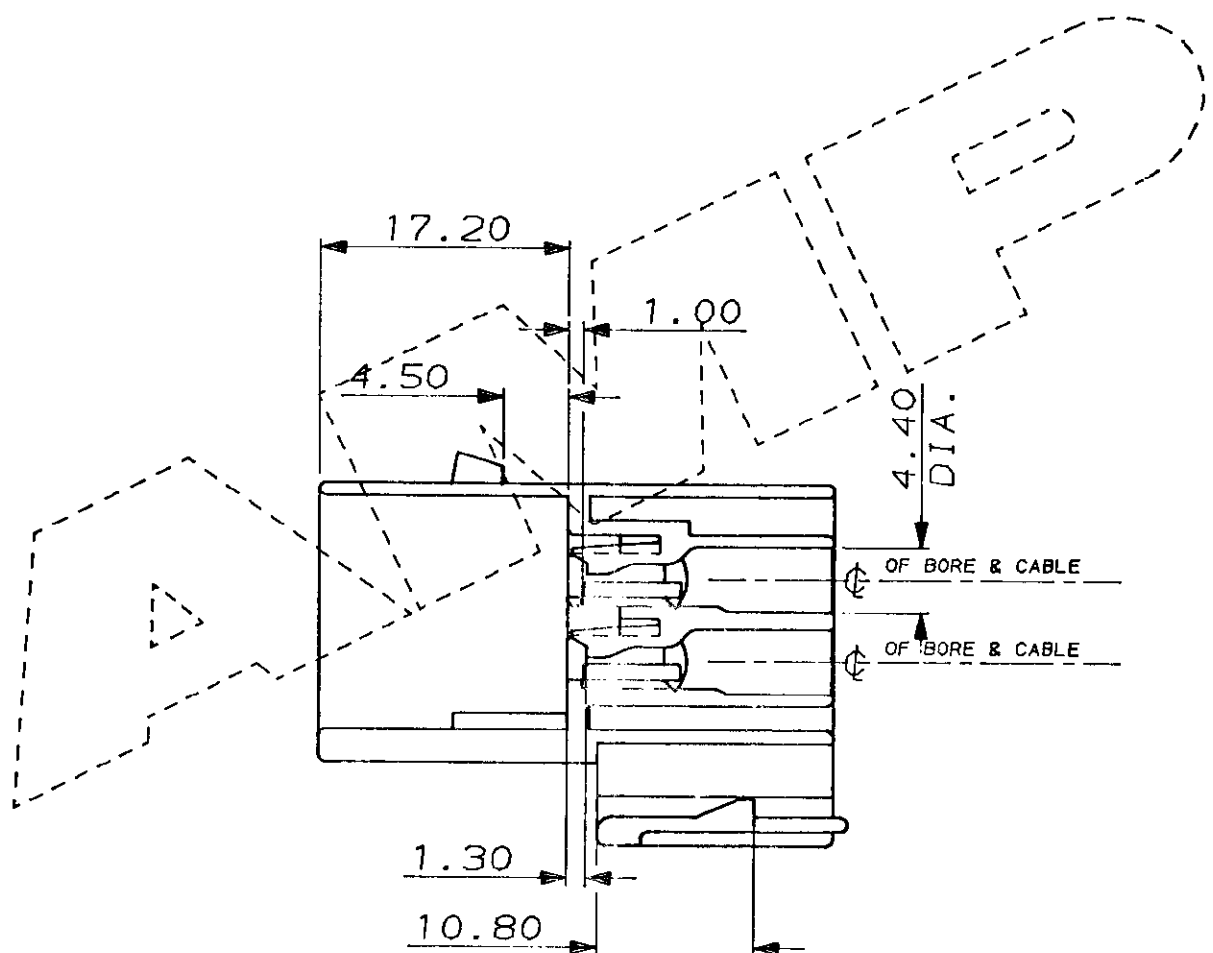

C.A.D. FILE CODE
S.C344265.C

DO NOT SCALE

DIMENSIONS IN MM.

FOR HEADER DETAILS OF THIS PART
SEE CSP 8490 REV. 2.

| | | |
|--|--|-----------------------------------|
| WHITE | NYLON 6.6 | 344265-4 |
| BLUE | NYLON 6.6 | 344265-3 |
| RED | NYLON 6.6 | 344265-2 |
| BLACK | NYLON 6.6 | 344265-1 |
| FINISH | MATERIAL | PART NUMBER |
| CUSTOMER DWG FOR REFERENCE ONLY | | RELEASED FOR PUBLICATION 3/11/87 |
| ©COPYRIGHT 1987 BY AMP OF GREAT BRITAIN LTD. ALL INTERNATIONAL RIGHTS RESERVED. ALL PRODUCTS MAY BE COVERED BY BRITISH AND FOREIGN PATENTS AND/OR PATENTS PENDING. | | DR. J. Jobson 03 NOV 1987 |
| TOLERANCES UNLESS OTHERWISE STATED: DEC ± 0.5 ANGLES ± 1° | | CH. R. J. S. APP. B. J. |
| C | CON. DIM. WAS 20.15/19.85. ADDED -2 TO -4 AND HEADER DETS. | CS359 2.10.89 |
| B | ADDED CONTROL DIM. | CS241 10.5.89 |
| A | UPDATED | CS014 25.7.88 |
| O | REL. FOR PROD. | C4898 21.3.88 |
| REV | APPROVED | ECN DATE |
| NAME 6 WAY TAB HOUSING ECONOSEAL 3 LOW CURRENT | | SCALE LOC SIZE DWG. No. REV SHEET |
| 2/1 E A2 C344265 | | C 1/1 |