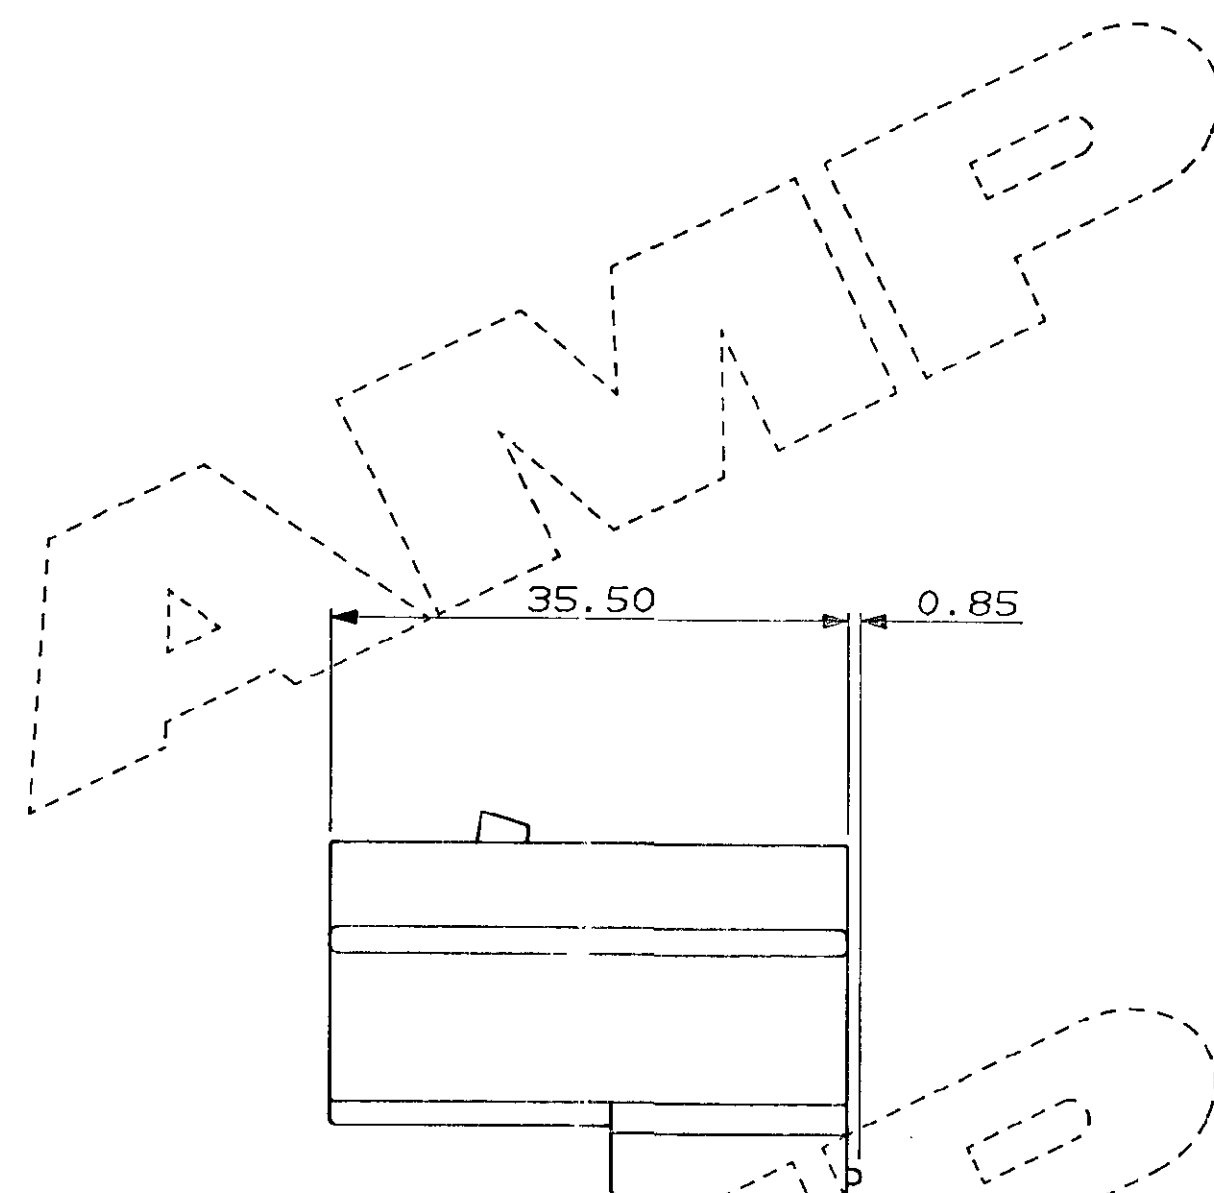

C.A.D. FILE CODE
S.C344265.C

DO NOT SCALE

DIMENSIONS IN MM.

FOR HEADER DETAILS OF THIS PART
SEE CSP 8490 REV. 2.

| | | |
|--|--|-----------------------------------|
| WHITE | NYLON 6.6 | 344265-4 |
| BLUE | NYLON 6.6 | 344265-3 |
| RED | NYLON 6.6 | 344265-2 |
| BLACK | NYLON 6.6 | 344265-1 |
| FINISH | MATERIAL | PART NUMBER |
| CUSTOMER DWG FOR REFERENCE ONLY | | RELEASED FOR PUBLICATION 3/11/87 |
| ©COPYRIGHT 1987 BY AMP OF GREAT BRITAIN LTD. ALL INTERNATIONAL RIGHTS RESERVED. ALL PRODUCTS MAY BE COVERED BY BRITISH AND FOREIGN PATENTS AND/OR PATENTS PENDING. | | DR. J. Jobson 03 NOV 1987 |
| TOLERANCES UNLESS OTHERWISE STATED: DEC ± 0.5 ANGLES ± 1° | | CH. R. J. S. APP. B. J. |
| C | CON. DIM. WAS 20.15/19.85. ADDED -2 TO -4 AND HEADER DETS. | CS359 2.10.89 |
| B | ADDED CONTROL DIM. | CS241 10.5.89 |
| A | UPDATED | CS014 25.7.88 |
| O | REL. FOR PROD. | C4898 21.3.88 |
| REV | APPROVED | ECN DATE |
| NAME 6 WAY TAB HOUSING ECONOSEAL 3 LOW CURRENT | | SCALE LOC SIZE DWG. No. REV SHEET |
| 2/1 E A2 C344265 | | C 1/1 |