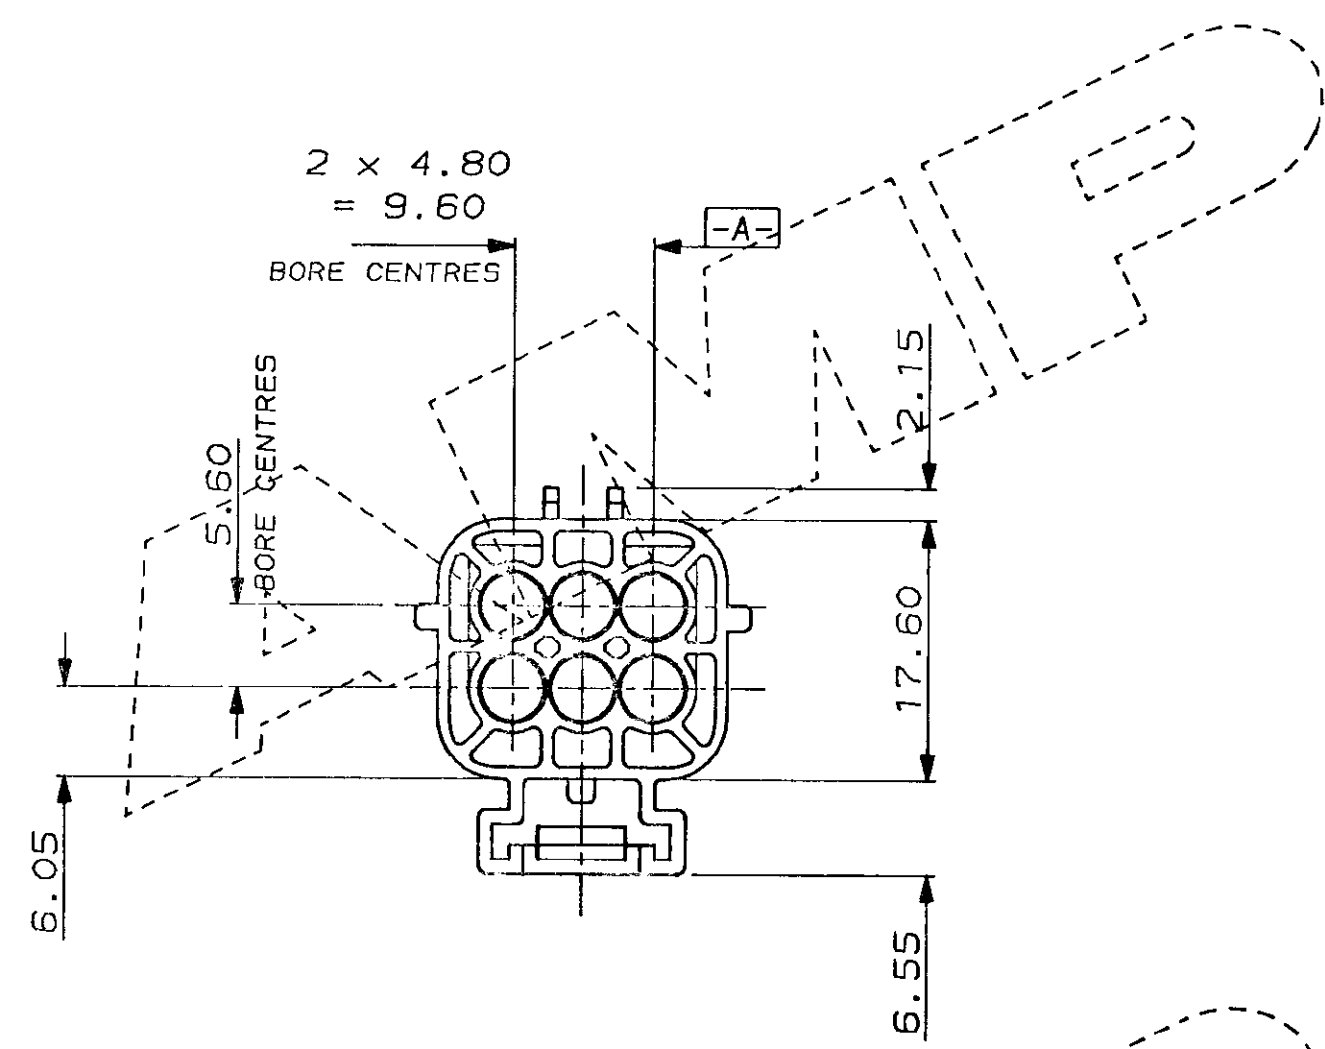

C.A.D. FILE CODE
S.C344265.C

DO NOT SCALE

DIMENSIONS IN MM.

FOR HEADER DETAILS OF THIS PART
SEE CSP 8490 REV. 2.

| | | |
|--|--|-----------------------------------|
| WHITE | NYLON 6.6 | 344265-4 |
| BLUE | NYLON 6.6 | 344265-3 |
| RED | NYLON 6.6 | 344265-2 |
| BLACK | NYLON 6.6 | 344265-1 |
| FINISH | MATERIAL | PART NUMBER |
| CUSTOMER DWG FOR REFERENCE ONLY | | RELEASED FOR PUBLICATION 3/11/87 |
| ©COPYRIGHT 1987 BY AMP OF GREAT BRITAIN LTD. ALL INTERNATIONAL RIGHTS RESERVED. ALL PRODUCTS MAY BE COVERED BY BRITISH AND FOREIGN PATENTS AND/OR PATENTS PENDING. | | DR. J. Jobson 03 NOV 1987 |
| TOLERANCES UNLESS OTHERWISE STATED: DEC ± 0.5 ANGLES ± 1° | | CH. R. J. S. APP. B. J. |
| C | CON. DIM. WAS 20.15/19.85. ADDED -2 TO -4 AND HEADER DETS. | CS359 2.10.89 |
| B | ADDED CONTROL DIM. | CS241 10.5.89 |
| A | UPDATED | CS014 25.7.88 |
| O | REL. FOR PROD. | C4898 21.3.88 |
| REV | APPROVED | ECN DATE |
| NAME 6 WAY TAB HOUSING ECONOSEAL 3 LOW CURRENT | | SCALE LOC SIZE DWG. No. REV SHEET |
| 2/1 E A2 C344265 | | C 1/1 |