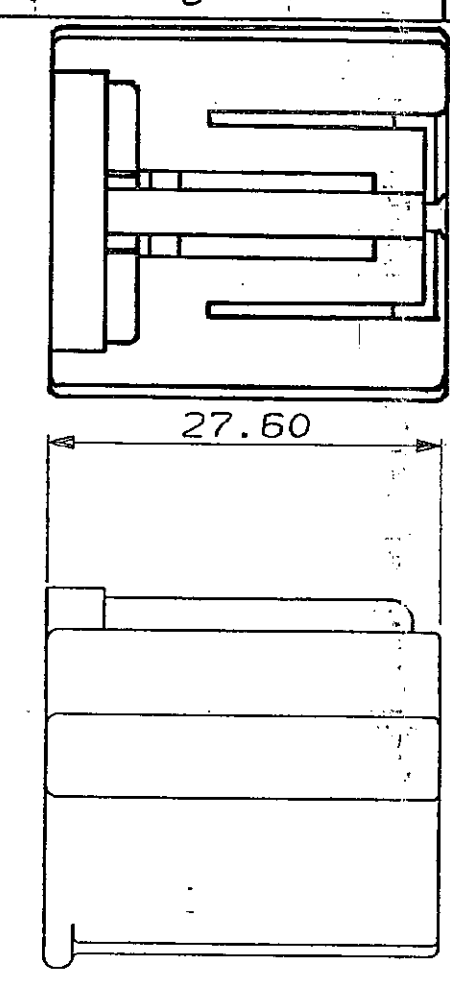

C.A.D. FILE CODE
S. C344267

DO NOT SCALE DIMENSIONS IN MM.

ITEM No.	MATERIAL	PT. NO. OR COLOUR	DESCRIPTION	QTY. PER ASSY.	ASSEMBLY PART No.
2	NITRILE RUBBER	GREY	PERIPHERAL SEAL	1	1-344267-4
1	NYLON 66	344266-4	6 WAY REC. HSG.	1	WHITE
2	NITRILE RUBBER	GREY	PERIPHERAL SEAL	1	1-344267-3
1	NYLON 66	344266-3	6 WAY REC. HSG.	1	BLUE
2	NITRILE RUBBER	GREY	PERIPHERAL SEAL	1	1-344267-2
1	NYLON 66	344266-2	6 WAY REC. HSG.	1	RED
2	NITRILE RUBBER	GREY	PERIPHERAL SEAL	1	1-344267-1
1	NYLON 66	344266-1	6 WAY REC. HSG.	1	BLACK
2	SILICONE RUBBER	ORANGE	PERIPHERAL SEAL	1	344267-4
1	NYLON 66	344266-4	6 WAY REC. HSG.	1	WHITE
2	SILICONE RUBBER	ORANGE	PERIPHERAL SEAL	1	344267-3
1	NYLON 66	344266-3	6 WAY REC. HSG.	1	BLUE
2	SILICONE RUBBER	ORANGE	PERIPHERAL SEAL	1	344267-2
1	NYLON 66	344266-2	6 WAY REC. HSG.	1	RED
2	SILICONE RUBBER	ORANGE	PERIPHERAL SEAL	1	344267-1
1	NYLON 66	344266-1	6 WAY REC. HSG.	1	BLACK

CUSTOMER DWG FOR REFERENCE ONLY				TOLERANCES UNLESS OTHERWISE STATED		DR. R. J. S.	
F	VIEW ADDED	EB00-0230-93	15-6-93	±0.1	±0.2	5.11.87	
E	ADDED 1-344267-1, 2, 3 & 4	EB00-0002-95	4.1.95	±0.1	±0.2		
D	PER. SEAL MOD.	EB00-0240-94	9.5.94	±0.1	±0.2		
C	CON. DIM. WAS 20.15/19.95 ADDED -2 TO -4.	C5359	2.10.89	±0.1	±0.2		
B	UPDATED	C5241	11.5.89	±0.1	±0.2		
A	UPDATED	C5014	29.7.88	±0.1	±0.2		
O	REL. FOR PROD.	C4896	15.5.88	±0.1	±0.2		
REV	MODIFICATION	ECN	DATE	SCALE	LOC	SIZE	DWG. No.
				2/1	E	A2	C344267

NAME: 6 WAY REC. HSG. ASSY.
ECONOSEAL 3 LOW CURRENT
SCALE: 2/1
LOC: E
SIZE: A2
DWG. No.: C344267
REV: F
SHEET: 1/1

X-ON Electronics

Largest Supplier of Electrical and Electronic Components

Click to view similar products for [Automotive Connectors](#) category: