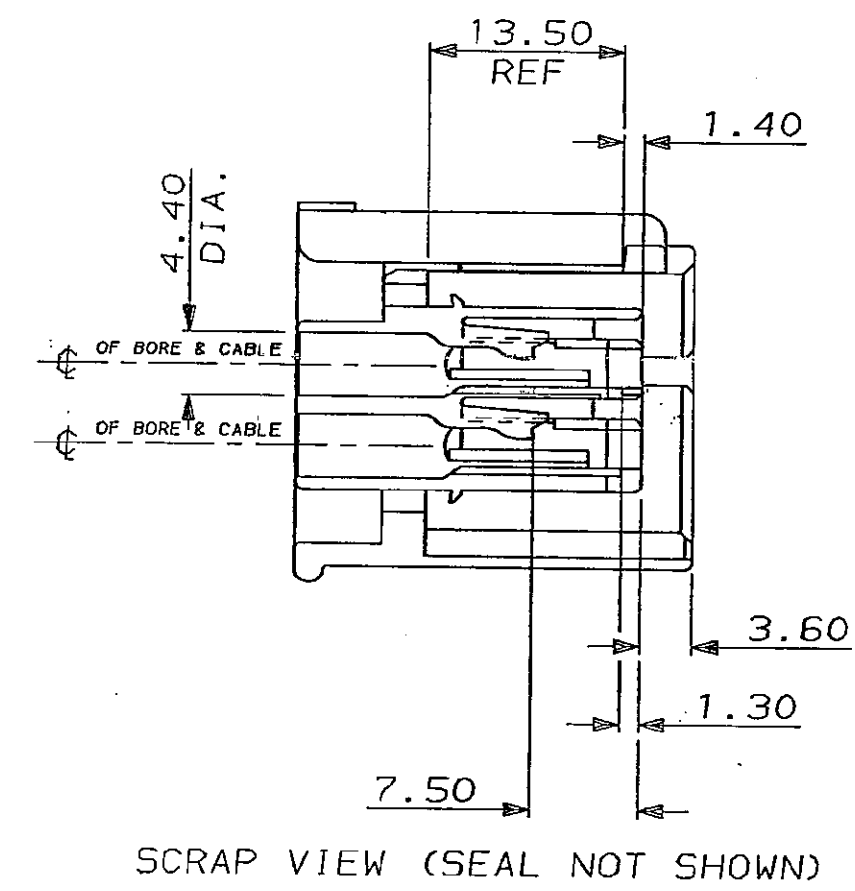

C.A.D. FILE CODE
S. C344267

DO NOT SCALE DIMENSIONS IN MM.

ITEM No.	MATERIAL	PT. NO. OR COLOUR	DESCRIPTION	QTY. PER ASSY.	ASSEMBLY PART No.
2	NITRILE RUBBER	GREY	PERIPHERAL SEAL	1	1-344267-4
1	NYLON 66	344266-4	6 WAY REC. HSG.	1	WHITE
2	NITRILE RUBBER	GREY	PERIPHERAL SEAL	1	1-344267-3
1	NYLON 66	344266-3	6 WAY REC. HSG.	1	BLUE
2	NITRILE RUBBER	GREY	PERIPHERAL SEAL	1	1-344267-2
1	NYLON 66	344266-2	6 WAY REC. HSG.	1	RED
2	NITRILE RUBBER	GREY	PERIPHERAL SEAL	1	1-344267-1
1	NYLON 66	344266-1	6 WAY REC. HSG.	1	BLACK
2	SILICONE RUBBER	ORANGE	PERIPHERAL SEAL	1	344267-4
1	NYLON 66	344266-4	6 WAY REC. HSG.	1	WHITE
2	SILICONE RUBBER	ORANGE	PERIPHERAL SEAL	1	344267-3
1	NYLON 66	344266-3	6 WAY REC. HSG.	1	BLUE
2	SILICONE RUBBER	ORANGE	PERIPHERAL SEAL	1	344267-2
1	NYLON 66	344266-2	6 WAY REC. HSG.	1	RED
2	SILICONE RUBBER	ORANGE	PERIPHERAL SEAL	1	344267-1
1	NYLON 66	344266-1	6 WAY REC. HSG.	1	BLACK

CUSTOMER DWG FOR REFERENCE ONLY				TOLERANCES UNLESS OTHERWISE STATED		DR. R. J. S.	
F	VIEW ADDED	EB00-0230-93	15-6-93	±0.1	±0.2	5.11.87	
E	ADDED 1-344267-1, 2, 3 & 4	EB00-0002-95	4.1.95	±0.1	±0.2		
D	PER. SEAL MOD.	EB00-0240-94	9.5.94	±0.1	±0.2		
C	CON. DIM. WAS 20.15/19.95 ADDED -2 TO -4.	C5359	2.10.89	±0.1	±0.2		
B	UPDATED	C5241	11.5.89	±0.1	±0.2		
A	UPDATED	C5014	29.7.88	±0.1	±0.2		
O	REL. FOR PROD.	C4896	15.5.88	±0.1	±0.2		
REV	MODIFICATION	ECN	DATE	SCALE	LOC	SIZE	DWG. No.
				2/1	E	A2	C344267

NAME: 6 WAY REC. HSG. ASSY.
ECONOSEAL 3 LOW CURRENT
SCALE: 2/1
LOC: E
SIZE: A2
DWG. No.: C344267
REV: F
SHEET: 1/1

X-ON Electronics

Largest Supplier of Electrical and Electronic Components

Click to view similar products for [Automotive Connectors](#) category: