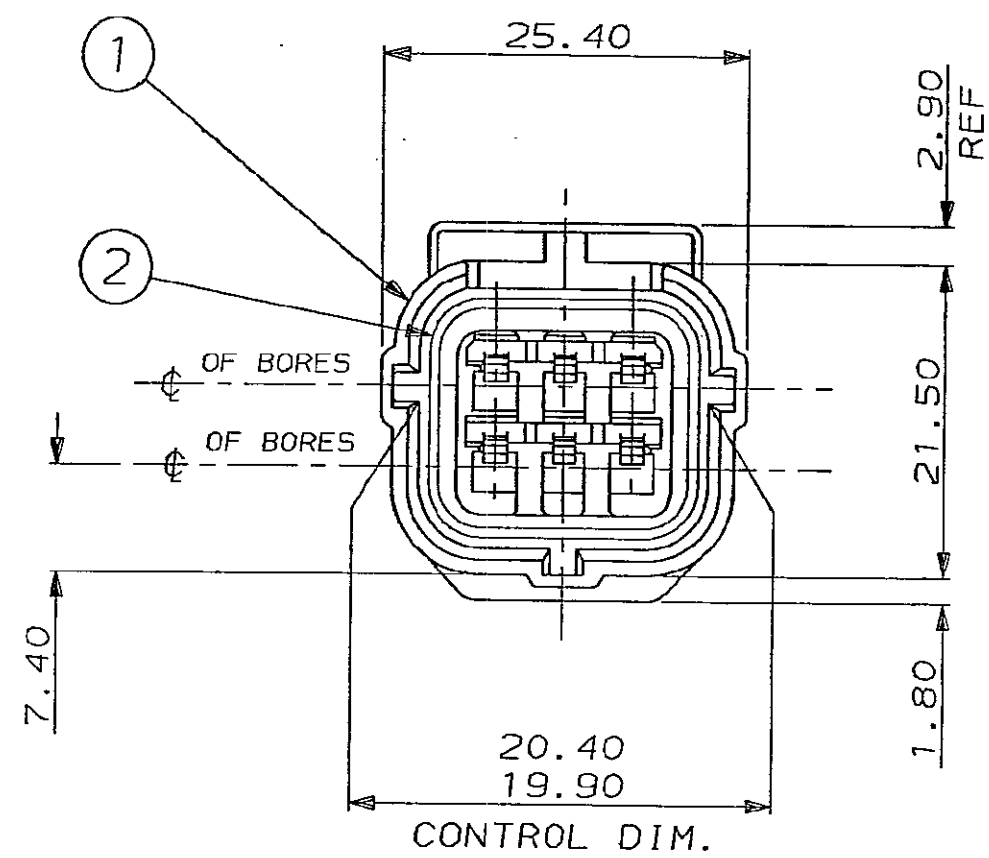

C.A.D. FILE CODE
S. C344267

DO NOT SCALE DIMENSIONS IN MM.

ITEM No.	MATERIAL	PT. NO. OR COLOUR	DESCRIPTION	QTY. PER ASSY.	ASSEMBLY PART No.
2	NITRILE RUBBER	GREY	PERIPHERAL SEAL	1	1-344267-4
1	NYLON 66	344266-4	6 WAY REC. HSG.	1	WHITE
2	NITRILE RUBBER	GREY	PERIPHERAL SEAL	1	1-344267-3
1	NYLON 66	344266-3	6 WAY REC. HSG.	1	BLUE
2	NITRILE RUBBER	GREY	PERIPHERAL SEAL	1	1-344267-2
1	NYLON 66	344266-2	6 WAY REC. HSG.	1	RED
2	NITRILE RUBBER	GREY	PERIPHERAL SEAL	1	1-344267-1
1	NYLON 66	344266-1	6 WAY REC. HSG.	1	BLACK
2	SILICONE RUBBER	ORANGE	PERIPHERAL SEAL	1	344267-4
1	NYLON 66	344266-4	6 WAY REC. HSG.	1	WHITE
2	SILICONE RUBBER	ORANGE	PERIPHERAL SEAL	1	344267-3
1	NYLON 66	344266-3	6 WAY REC. HSG.	1	BLUE
2	SILICONE RUBBER	ORANGE	PERIPHERAL SEAL	1	344267-2
1	NYLON 66	344266-2	6 WAY REC. HSG.	1	RED
2	SILICONE RUBBER	ORANGE	PERIPHERAL SEAL	1	344267-1
1	NYLON 66	344266-1	6 WAY REC. HSG.	1	BLACK

CUSTOMER DWG FOR REFERENCE ONLY				TOLERANCES UNLESS OTHERWISE STATED		DR. R. J. S.	
F	VIEW ADDED	EB00-0230-93	15-6-93	±0.1	±0.2	5.11.87	
E	ADDED 1-344267-1, 2, 3 & 4	EB00-0002-95	4.1.95	±0.1	±0.2		
D	PER. SEAL MOD.	EB00-0240-94	9.5.94	±0.1	±0.2		
C	CON. DIM. WAS 20.15/19.95 ADDED -2 TO -4.	C5359	2.10.89	±0.1	±0.2		
B	UPDATED	C5241	11.5.89	±0.1	±0.2		
A	UPDATED	C5014	29.7.88	±0.1	±0.2		
O	REL. FOR PROD.	C4896	15.5.88	±0.1	±0.2		
REV	MODIFICATION	ECN	DATE	SCALE	LOC	SIZE	DWG. No.
				2/1	E	A2	C344267

NAME: 6 WAY REC. HSG. ASSY.
ECONOSEAL 3 LOW CURRENT
SCALE: 2/1
LOC: E
SIZE: A2
DWG. No.: C344267
REV: F
SHEET: 1/1

X-ON Electronics

Largest Supplier of Electrical and Electronic Components

Click to view similar products for [Automotive Connectors](#) category: