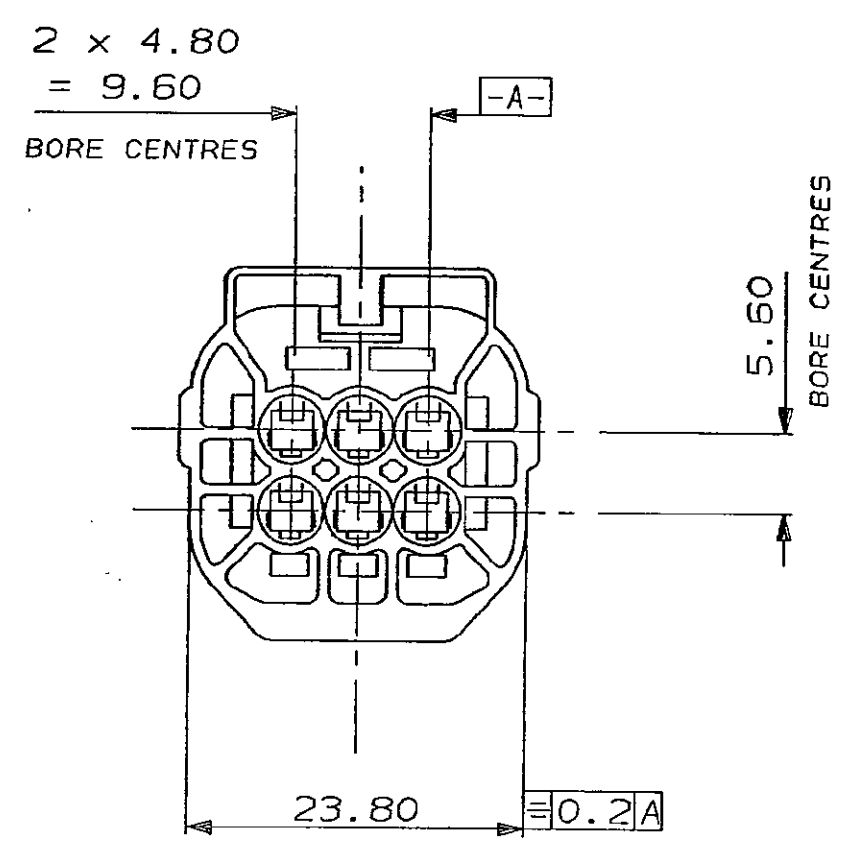

C.A.D. FILE CODE
S. C344267

DO NOT SCALE DIMENSIONS IN MM.

ITEM No.	MATERIAL	PT. NO. OR COLOUR	DESCRIPTION	QTY. PER ASSY.	ASSEMBLY PART No.
2	NITRILE RUBBER	GREY	PERIPHERAL SEAL	1	1-344267-4
1	NYLON 66	344266-4	6 WAY REC. HSG.	1	WHITE
2	NITRILE RUBBER	GREY	PERIPHERAL SEAL	1	1-344267-3
1	NYLON 66	344266-3	6 WAY REC. HSG.	1	BLUE
2	NITRILE RUBBER	GREY	PERIPHERAL SEAL	1	1-344267-2
1	NYLON 66	344266-2	6 WAY REC. HSG.	1	RED
2	NITRILE RUBBER	GREY	PERIPHERAL SEAL	1	1-344267-1
1	NYLON 66	344266-1	6 WAY REC. HSG.	1	BLACK
2	SILICONE RUBBER	ORANGE	PERIPHERAL SEAL	1	344267-4
1	NYLON 66	344266-4	6 WAY REC. HSG.	1	WHITE
2	SILICONE RUBBER	ORANGE	PERIPHERAL SEAL	1	344267-3
1	NYLON 66	344266-3	6 WAY REC. HSG.	1	BLUE
2	SILICONE RUBBER	ORANGE	PERIPHERAL SEAL	1	344267-2
1	NYLON 66	344266-2	6 WAY REC. HSG.	1	RED
2	SILICONE RUBBER	ORANGE	PERIPHERAL SEAL	1	344267-1
1	NYLON 66	344266-1	6 WAY REC. HSG.	1	BLACK

CUSTOMER DWG FOR REFERENCE ONLY				TOLERANCES UNLESS OTHERWISE STATED		DR. R. J. S.	
F	VIEW ADDED	EB00-0230-93	15-6-93	±0.1	±0.2	5.11.87	
E	ADDED 1-344267-1, 2, 3 & 4	EB00-0002-95	4.1.95	±0.1	±0.2		
D	PER. SEAL MOD.	EB00-0240-94	9.5.94	±0.1	±0.2		
C	CON. DIM. WAS 20.15/19.95 ADDED -2 TO -4.	C5359	2.10.89	±0.1	±0.2		
B	UPDATED	C5241	11.5.89	±0.1	±0.2		
A	UPDATED	C5014	29.7.88	±0.1	±0.2		
O	REL. FOR PROD.	C4896	15.5.88	±0.1	±0.2		
REV	MODIFICATION	ECN	DATE	SCALE	LOC	SIZE	DWG. No.
				2/1	E	A2	C344267

NAME: 6 WAY REC. HSG. ASSY.
ECONOSEAL 3 LOW CURRENT
SCALE: 2/1
LOC: E
SIZE: A2
DWG. No.: C344267
REV: F
SHEET: 1/1

X-ON Electronics

Largest Supplier of Electrical and Electronic Components

Click to view similar products for [Automotive Connectors](#) category: