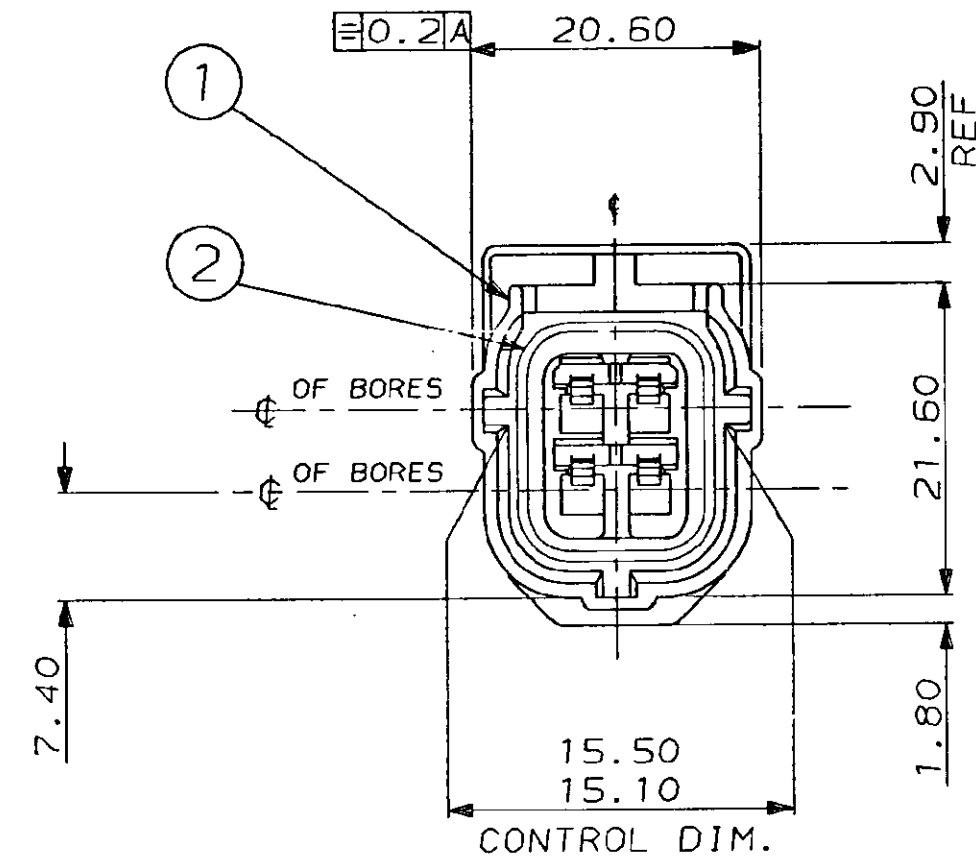

DO NOT SCALE

DIMENSIONS IN MM.

C.A.D. FILE CODE
S. C344270.H

SCRAP VIEW (SEAL NOT SHOWN)

2	NITRILE RUBBER	GREY	PERIPHERAL SEAL	1	1-344270-4 (WHITE)
1	NYLON 66	344269-4	4 WAY REC. HSG.	1	
2	NITRILE RUBBER	GREY	PERIPHERAL SEAL	1	1-344270-3 (BLUE)
1	NYLON 66	344269-3	4 WAY REC. HSG.	1	
2	NITRILE RUBBER	GREY	PERIPHERAL SEAL	1	1-344270-2 (RED)
1	NYLON 66	344269-2	4 WAY REC. HSG.	1	
2	NITRILE RUBBER	GREY	PERIPHERAL SEAL	1	1-344270-1 (BLACK)
1	NYLON 66	344269-1	4 WAY REC. HSG.	1	
2	SILICONE RUBBER	ORANGE	PERIPHERAL SEAL	1	344270-4 (WHITE)
1	NYLON 66	344269-4	4 WAY REC. HSG.	1	
2	SILICONE RUBBER	ORANGE	PERIPHERAL SEAL	1	344270-3 (BLUE)
1	NYLON 66	344269-3	4 WAY REC. HSG.	1	
2	SILICONE RUBBER	ORANGE	PERIPHERAL SEAL	1	344270-2 (RED)
1	NYLON 66	344269-2	4 WAY REC. HSG.	1	
2	SILICONE RUBBER	ORANGE	PERIPHERAL SEAL	1	344270-1 (BLACK)
1	NYLON 66	344269-1	4 WAY REC. HSG.	1	
ITEM No.	MATERIAL	PART NO. OR COLOUR	DESCRIPTION	QTY. PER ASSY.	ASSEMBLY PART No.

CUSTOMER DWG
FOR REFERENCE ONLY

H	ADDED 1-344270-1, -2, -3 & -4	EB00-0002-95	4.1.95	© COPYRIGHT 1987 BY AMP OF GREAT BRITAIN LTD. ALL INTERNATIONAL RIGHTS RESERVED. ALL PRODUCTS MAY BE COVERED BY BRITISH AND FOREIGN PATENTS AND/OR PATENTS PENDING.	RELEASED FOR PUBLICATION 5.11.87				
G	MOD. PER. SEAL	EB00-0407-93	8.10.93		DR. R. S.	5.11.87			
F	ADDED -2, -3 & -4	C5726	4.3.91	TOLERANCES UNLESS OTHERWISE STATED	CH. R.R.	APP. B.J.			
E	ADDED 4.0 DIM.	C5615	26.9.90	DEC ± 0.5	AMP of Great Britain Ltd.				
D	PICT. CHANGE TO REAR CORING	C5413	2.2.90	ANGLES ± 1°	TERMINAL HOUSE STANMORE MIDD.				
C	CON. DIM. WAS 15.30/15.10.	C5317	29.6.89	NAME 4 WAY REC. HSG. ASSY. ECONOSEAL 3 LOW CURRENT					
B	UPDATED	C5241	11.5.89	SCALE 2/1	LOC E	SIZE A2	DWG. No. C344270	REV H	SHEET 1/1
A	UPDATED	C5014	29.7.88						
O	REL. FOR PROD.	C4896	15.3.88						
REV	MODIFICATION	ECN	DATE	SCALE	LOC	SIZE	DWG. No.	REV	SHEET