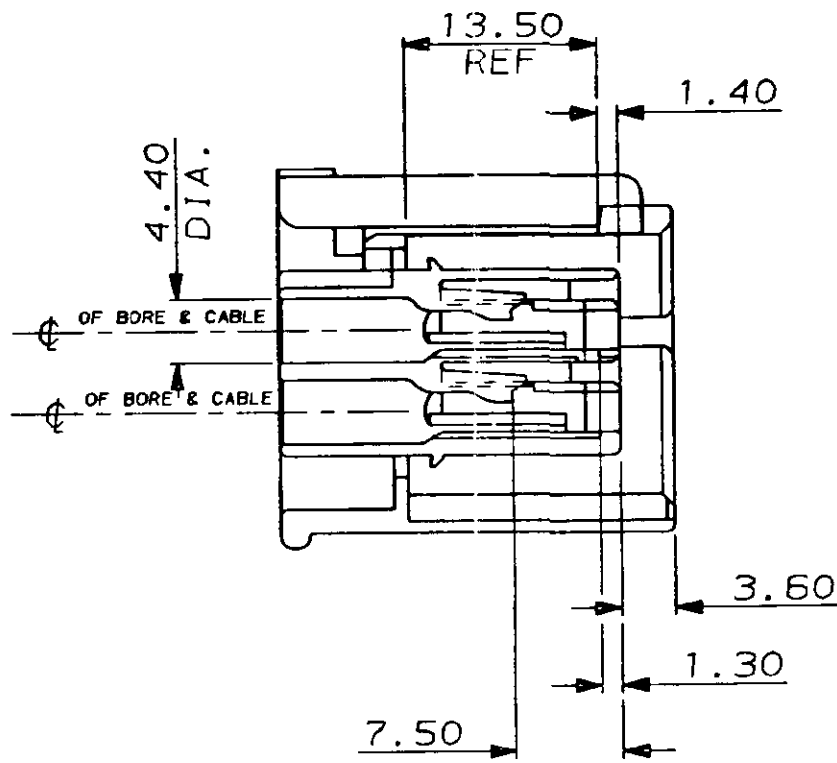

DO NOT SCALE

DIMENSIONS IN MM.

C.A.D. FILE CODE
S. C344270.H

SCRAP VIEW (SEAL NOT SHOWN)

2	NITRILE RUBBER	GREY	PERIPHERAL SEAL	1	1-344270-4 (WHITE)
1	NYLON 66	344269-4	4 WAY REC. HSG.	1	
2	NITRILE RUBBER	GREY	PERIPHERAL SEAL	1	1-344270-3 (BLUE)
1	NYLON 66	344269-3	4 WAY REC. HSG.	1	
2	NITRILE RUBBER	GREY	PERIPHERAL SEAL	1	1-344270-2 (RED)
1	NYLON 66	344269-2	4 WAY REC. HSG.	1	
2	NITRILE RUBBER	GREY	PERIPHERAL SEAL	1	1-344270-1 (BLACK)
1	NYLON 66	344269-1	4 WAY REC. HSG.	1	
2	SILICONE RUBBER	ORANGE	PERIPHERAL SEAL	1	344270-4 (WHITE)
1	NYLON 66	344269-4	4 WAY REC. HSG.	1	
2	SILICONE RUBBER	ORANGE	PERIPHERAL SEAL	1	344270-3 (BLUE)
1	NYLON 66	344269-3	4 WAY REC. HSG.	1	
2	SILICONE RUBBER	ORANGE	PERIPHERAL SEAL	1	344270-2 (RED)
1	NYLON 66	344269-2	4 WAY REC. HSG.	1	
2	SILICONE RUBBER	ORANGE	PERIPHERAL SEAL	1	344270-1 (BLACK)
1	NYLON 66	344269-1	4 WAY REC. HSG.	1	
ITEM No.	MATERIAL	PART NO. OR COLOUR	DESCRIPTION	QTY. PER ASSY.	ASSEMBLY PART No.

CUSTOMER DWG
FOR REFERENCE ONLY

H	ADDED 1-344270-1, -2, -3 & -4	EB00-0002-95	4.1.95	© COPYRIGHT 1987 BY AMP OF GREAT BRITAIN LTD. ALL INTERNATIONAL RIGHTS RESERVED. ALL PRODUCTS MAY BE COVERED BY BRITISH AND FOREIGN PATENTS AND/OR PATENTS PENDING.	RELEASED FOR PUBLICATION 5.11.87				
G	MOD. PER. SEAL	EB00-0407-93	8.10.93		DR. R. S.	5.11.87			
F	ADDED -2, -3 & -4	C5726	4.3.91	TOLERANCES UNLESS OTHERWISE STATED	CH. R.R.	APP. B.J.			
E	ADDED 4.0 DIM.	C5615	26.9.90	DEC ± 0.5	AMP of Great Britain Ltd.				
D	PICT. CHANGE TO REAR CORING	C5413	2.2.90	ANGLES ± 1°	TERMINAL HOUSE STANMORE MIDD.				
C	CON. DIM. WAS 15.30/15.10.	C5317	29.6.89	NAME 4 WAY REC. HSG. ASSY. ECONOSEAL 3 LOW CURRENT					
B	UPDATED	C5241	11.5.89	SCALE 2/1	LOC E	SIZE A2	DWG. No. C344270	REV H	SHEET 1/1
A	UPDATED	C5014	29.7.88						
O	REL. FOR PROD.	C4896	15.3.88						
REV	MODIFICATION	ECN	DATE	SCALE	LOC	SIZE	DWG. No.	REV	SHEET