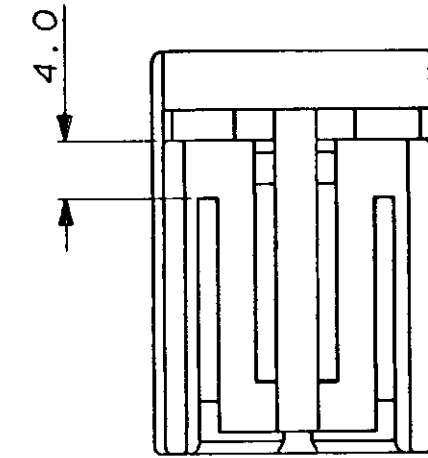

DO NOT SCALE

DIMENSIONS IN MM.

C.A.D. FILE CODE
S. C344270.H

SCRAP VIEW (SEAL NOT SHOWN)

2	NITRILE RUBBER	GREY	PERIPHERAL SEAL	1	1-344270-4 (WHITE)
1	NYLON 66	344269-4	4 WAY REC. HSG.	1	
2	NITRILE RUBBER	GREY	PERIPHERAL SEAL	1	1-344270-3 (BLUE)
1	NYLON 66	344269-3	4 WAY REC. HSG.	1	
2	NITRILE RUBBER	GREY	PERIPHERAL SEAL	1	1-344270-2 (RED)
1	NYLON 66	344269-2	4 WAY REC. HSG.	1	
2	NITRILE RUBBER	GREY	PERIPHERAL SEAL	1	1-344270-1 (BLACK)
1	NYLON 66	344269-1	4 WAY REC. HSG.	1	
2	SILICONE RUBBER	ORANGE	PERIPHERAL SEAL	1	344270-4 (WHITE)
1	NYLON 66	344269-4	4 WAY REC. HSG.	1	
2	SILICONE RUBBER	ORANGE	PERIPHERAL SEAL	1	344270-3 (BLUE)
1	NYLON 66	344269-3	4 WAY REC. HSG.	1	
2	SILICONE RUBBER	ORANGE	PERIPHERAL SEAL	1	344270-2 (RED)
1	NYLON 66	344269-2	4 WAY REC. HSG.	1	
2	SILICONE RUBBER	ORANGE	PERIPHERAL SEAL	1	344270-1 (BLACK)
1	NYLON 66	344269-1	4 WAY REC. HSG.	1	
ITEM No.	MATERIAL	PART NO. OR COLOUR	DESCRIPTION	QTY. PER ASSY.	ASSEMBLY PART No.

CUSTOMER DWG
FOR REFERENCE ONLY

H	ADDED 1-344270-1, -2, -3 & -4	EB00-0002-95	4.1.95	© COPYRIGHT 1987 BY AMP OF GREAT BRITAIN LTD. ALL INTERNATIONAL RIGHTS RESERVED. ALL PRODUCTS MAY BE COVERED BY BRITISH AND FOREIGN PATENTS AND/OR PATENTS PENDING.	RELEASED FOR PUBLICATION 5.11.87				
G	MOD. PER. SEAL	EB00-0407-93	8.10.93		DR. R. S.	5.11.87			
F	ADDED -2, -3 & -4	C5726	4.3.91	TOLERANCES UNLESS OTHERWISE STATED	CH. R.R.	APP. B.J.			
E	ADDED 4.0 DIM.	C5615	26.9.90	DEC ± 0.5	AMP of Great Britain Ltd.				
D	PICT. CHANGE TO REAR CORING	C5413	2.2.90	ANGLES ± 1°	TERMINAL HOUSE STANMORE MIDD.				
C	CON. DIM. WAS 15.30/15.10.	C5317	29.6.89	NAME 4 WAY REC. HSG. ASSY. ECONOSEAL 3 LOW CURRENT					
B	UPDATED	C5241	11.5.89	SCALE 2/1	LOC E	SIZE A2	DWG. No. C344270	REV H	SHEET 1/1
A	UPDATED	C5014	29.7.88						
O	REL. FOR PROD.	C4896	15.3.88						
REV	MODIFICATION	ECN	DATE	SCALE	LOC	SIZE	DWG. No.	REV	SHEET