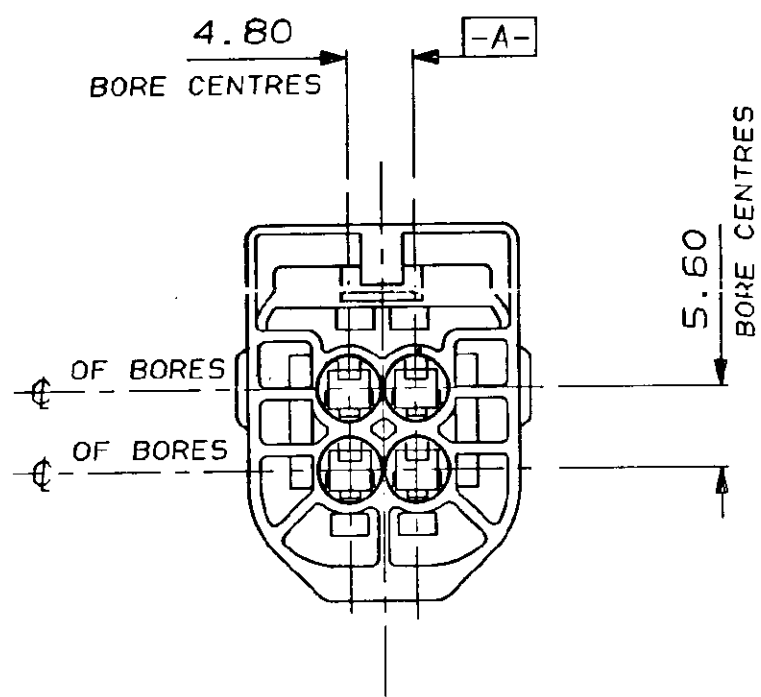

DO NOT SCALE

DIMENSIONS IN MM.

C.A.D. FILE CODE
S. C344270.H

SCRAP VIEW (SEAL NOT SHOWN)

2	NITRILE RUBBER	GREY	PERIPHERAL SEAL	1	1-344270-4 (WHITE)
1	NYLON 66	344269-4	4 WAY REC. HSG.	1	
2	NITRILE RUBBER	GREY	PERIPHERAL SEAL	1	1-344270-3 (BLUE)
1	NYLON 66	344269-3	4 WAY REC. HSG.	1	
2	NITRILE RUBBER	GREY	PERIPHERAL SEAL	1	1-344270-2 (RED)
1	NYLON 66	344269-2	4 WAY REC. HSG.	1	
2	NITRILE RUBBER	GREY	PERIPHERAL SEAL	1	1-344270-1 (BLACK)
1	NYLON 66	344269-1	4 WAY REC. HSG.	1	
2	SILICONE RUBBER	ORANGE	PERIPHERAL SEAL	1	344270-4 (WHITE)
1	NYLON 66	344269-4	4 WAY REC. HSG.	1	
2	SILICONE RUBBER	ORANGE	PERIPHERAL SEAL	1	344270-3 (BLUE)
1	NYLON 66	344269-3	4 WAY REC. HSG.	1	
2	SILICONE RUBBER	ORANGE	PERIPHERAL SEAL	1	344270-2 (RED)
1	NYLON 66	344269-2	4 WAY REC. HSG.	1	
2	SILICONE RUBBER	ORANGE	PERIPHERAL SEAL	1	344270-1 (BLACK)
1	NYLON 66	344269-1	4 WAY REC. HSG.	1	
ITEM No.	MATERIAL	PART NO. OR COLOUR	DESCRIPTION	QTY. PER ASSY.	ASSEMBLY PART No.

CUSTOMER DWG
FOR REFERENCE ONLY

H	ADDED 1-344270-1, -2, -3 & -4	EB00-0002-95	4.1.95	© COPYRIGHT 1987 BY AMP OF GREAT BRITAIN LTD. ALL INTERNATIONAL RIGHTS RESERVED. ALL PRODUCTS MAY BE COVERED BY BRITISH AND FOREIGN PATENTS AND/OR PATENTS PENDING.	RELEASED FOR PUBLICATION 5.11.87				
G	MOD. PER. SEAL	EB00-0407-93	8.10.93		DR. R. S.	5.11.87			
F	ADDED -2, -3 & -4	C5726	4.3.91	TOLERANCES UNLESS OTHERWISE STATED	CH. R.R.	APP. B.J.			
E	ADDED 4.0 DIM.	C5615	26.9.90	DEC ± 0.5	AMP of Great Britain Ltd.				
D	PICT. CHANGE TO REAR CORING	C5413	2.2.90	ANGLES ± 1°	TERMINAL HOUSE STANMORE MIDD.				
C	CON. DIM. WAS 15.30/15.10.	C5317	29.6.89	NAME 4 WAY REC. HSG. ASSY. ECONOSEAL 3 LOW CURRENT					
B	UPDATED	C5241	11.5.89	SCALE 2/1	LOC E	SIZE A2	DWG. No. C344270	REV H	SHEET 1/1
A	UPDATED	C5014	29.7.88						
O	REL. FOR PROD.	C4896	15.3.88						
REV	MODIFICATION	ECN	DATE	SCALE	LOC	SIZE	DWG. No.	REV	SHEET