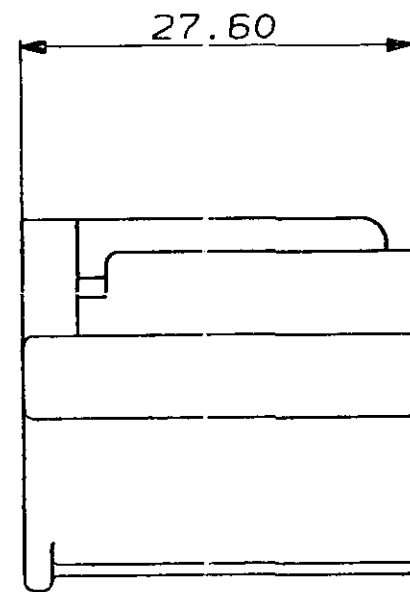

DO NOT SCALE

DIMENSIONS IN MM.

C.A.D. FILE CODE
S. C344270.H

SCRAP VIEW (SEAL NOT SHOWN)

2	NITRILE RUBBER	GREY	PERIPHERAL SEAL	1	1-344270-4 (WHITE)
1	NYLON 66	344269-4	4 WAY REC. HSG.	1	
2	NITRILE RUBBER	GREY	PERIPHERAL SEAL	1	1-344270-3 (BLUE)
1	NYLON 66	344269-3	4 WAY REC. HSG.	1	
2	NITRILE RUBBER	GREY	PERIPHERAL SEAL	1	1-344270-2 (RED)
1	NYLON 66	344269-2	4 WAY REC. HSG.	1	
2	NITRILE RUBBER	GREY	PERIPHERAL SEAL	1	1-344270-1 (BLACK)
1	NYLON 66	344269-1	4 WAY REC. HSG.	1	
2	SILICONE RUBBER	ORANGE	PERIPHERAL SEAL	1	344270-4 (WHITE)
1	NYLON 66	344269-4	4 WAY REC. HSG.	1	
2	SILICONE RUBBER	ORANGE	PERIPHERAL SEAL	1	344270-3 (BLUE)
1	NYLON 66	344269-3	4 WAY REC. HSG.	1	
2	SILICONE RUBBER	ORANGE	PERIPHERAL SEAL	1	344270-2 (RED)
1	NYLON 66	344269-2	4 WAY REC. HSG.	1	
2	SILICONE RUBBER	ORANGE	PERIPHERAL SEAL	1	344270-1 (BLACK)
1	NYLON 66	344269-1	4 WAY REC. HSG.	1	
ITEM No.	MATERIAL	PART NO. OR COLOUR	DESCRIPTION	QTY. PER ASSY.	ASSEMBLY PART No.

CUSTOMER DWG
FOR REFERENCE ONLY

H	ADDED 1-344270-1, -2, -3 & -4	EB00-0002-95	4.1.95	© COPYRIGHT 1987 BY AMP OF GREAT BRITAIN LTD. ALL INTERNATIONAL RIGHTS RESERVED. ALL PRODUCTS MAY BE COVERED BY BRITISH AND FOREIGN PATENTS AND/OR PATENTS PENDING.	RELEASED FOR PUBLICATION 5.11.87				
G	MOD. PER. SEAL	EB00-0407-93	8.10.93		DR. R. S.	5.11.87			
F	ADDED -2, -3 & -4	C5726	4.3.91	TOLERANCES UNLESS OTHERWISE STATED	CH. R.R.	APP. B.J.			
E	ADDED 4.0 DIM.	C5615	26.9.90	DEC ± 0.5	AMP of Great Britain Ltd.				
D	PICT. CHANGE TO REAR CORING	C5413	2.2.90	ANGLES ± 1°	TERMINAL HOUSE STANMORE MIDD.				
C	CON. DIM. WAS 15.30/15.10.	C5317	29.6.89	NAME 4 WAY REC. HSG. ASSY. ECONOSEAL 3 LOW CURRENT					
B	UPDATED	C5241	11.5.89	SCALE 2/1	LOC E	SIZE A2	DWG. No. C344270	REV H	SHEET 1/1
A	UPDATED	C5014	29.7.88						
O	REL. FOR PROD.	C4896	15.3.88						
REV	MODIFICATION	ECN	DATE	SCALE	LOC	SIZE	DWG. No.	REV	SHEET