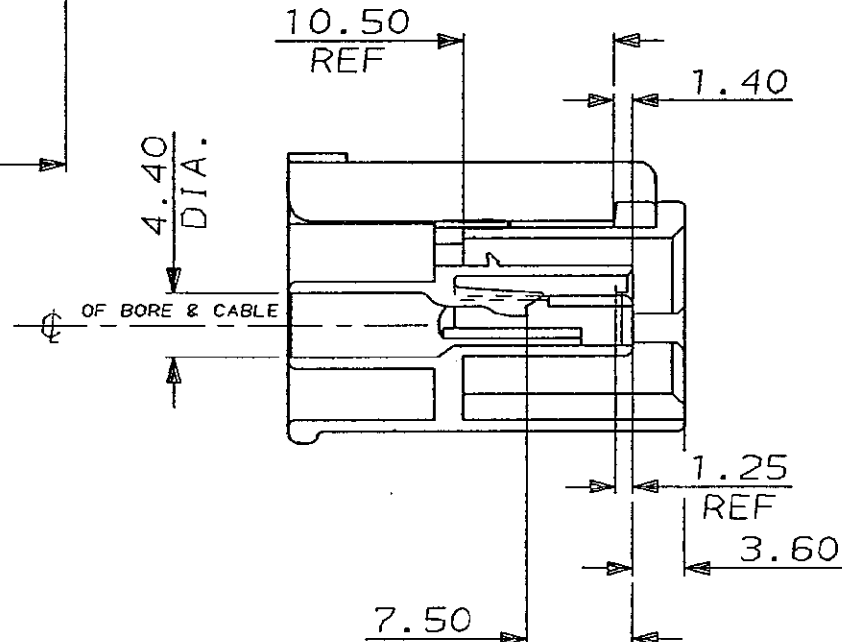

C.A.D. FILE CODE  
5. C344273

DO NOT SCALE

DIMENSIONS IN MM.

$$2 \times 4.80 = 9.60$$

BORE CENTRES

SCRAP VIEW (SEAL NOT SHOWN)

SCRAP VIEW

2	GREY	NITRILE RUBBER		PERIPHERAL SEAL	1	1-344273-4 (WHITE)
1	WHITE	NYLON 66	344272-4	3 WAY REC. HSG.	1	
2	GREY	NITRILE RUBBER		PERIPHERAL SEAL	1	1-344273-3 (BLUE)
1	BLUE	NYLON 66	344272-3	3 WAY REC. HSG.	1	
2	GREY	NITRILE RUBBER		PERIPHERAL SEAL	1	1-344273-2 (RED)
1	RED	NYLON 66	344272-2	3 WAY REC. HSG.	1	
2	GREY	NITRILE RUBBER		PERIPHERAL SEAL	1	1-344273-1 (BLACK)
1	BLACK	NYLON 66	344272-1	3 WAY REC. HSG.	1	
2	ORANGE	SILICONE RUBBER		PERIPHERAL SEAL	1	344273-4 (WHITE)
1	WHITE	NYLON 66	344272-4	3 WAY REC. HSG.	1	
2	ORANGE	SILICONE RUBBER		PERIPHERAL SEAL	1	344273-3 (BLUE)
1	BLUE	NYLON 66	344272-3	3 WAY REC. HSG.	1	
2	ORANGE	SILICONE RUBBER		PERIPHERAL SEAL	1	344273-2 (RED)
1	RED	NYLON 66	344272-2	3 WAY REC. HSG.	1	
2	ORANGE	SILICONE RUBBER		PERIPHERAL SEAL	1	344273-1 (BLACK)
1	BLACK	NYLON 66	344272-1	3 WAY REC. HSG.	1	
ITEM No.	COLOUR	MATERIAL	PART No.	DESCRIPTION	QTY. PER ASSY.	ASSEMBLY PART No.

CUSTOMER DRG.  
FOR REFERENCE ONLY.

TOLERANCES  
UNLESS OTHERWISE  
STATED :  
DEC ± 0.5  
ANGLES ± 1°

DR. R.S.

5.11.87

CH. R.R.

APP. B.J.

**STE** TE Connectivity

NAME  
3 WAY REC. HSG. ASSY.  
ECONOSEAL 3 LOW CURRENT

K1	REVISED PER ECO-11-005294	08APR11	SCALE 2/1	LOC E	SIZE A3	DWG.No. C344273	REV K1	SHEET 1/1
REV	MODIFICATION	DATE						