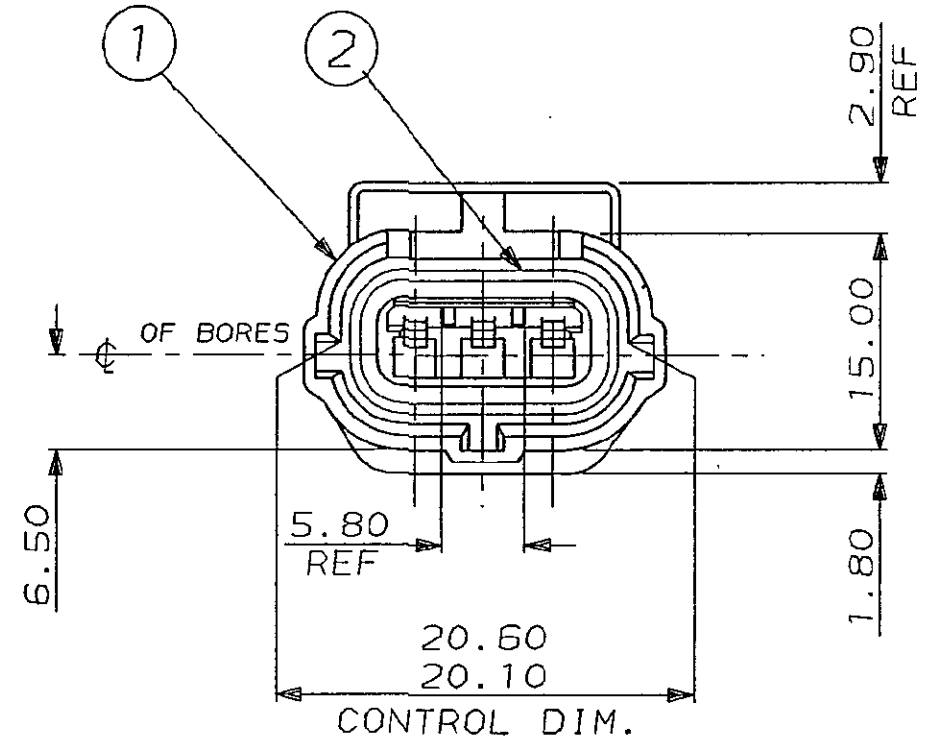

C.A.D. FILE CODE  
5. C344273

DO NOT SCALE

DIMENSIONS IN MM.

$$2 \times 4.80 = 9.60$$

BORE CENTRES

SCRAP VIEW (SEAL NOT SHOWN)

SCRAP VIEW

2	GREY	NITRILE RUBBER		PERIPHERAL SEAL	1	1-344273-4 (WHITE)
1	WHITE	NYLON 66	344272-4	3 WAY REC. HSG.	1	
2	GREY	NITRILE RUBBER		PERIPHERAL SEAL	1	1-344273-3 (BLUE)
1	BLUE	NYLON 66	344272-3	3 WAY REC. HSG.	1	
2	GREY	NITRILE RUBBER		PERIPHERAL SEAL	1	1-344273-2 (RED)
1	RED	NYLON 66	344272-2	3 WAY REC. HSG.	1	
2	GREY	NITRILE RUBBER		PERIPHERAL SEAL	1	1-344273-1 (BLACK)
1	BLACK	NYLON 66	344272-1	3 WAY REC. HSG.	1	
2	ORANGE	SILICONE RUBBER		PERIPHERAL SEAL	1	344273-4 (WHITE)
1	WHITE	NYLON 66	344272-4	3 WAY REC. HSG.	1	
2	ORANGE	SILICONE RUBBER		PERIPHERAL SEAL	1	344273-3 (BLUE)
1	BLUE	NYLON 66	344272-3	3 WAY REC. HSG.	1	
2	ORANGE	SILICONE RUBBER		PERIPHERAL SEAL	1	344273-2 (RED)
1	RED	NYLON 66	344272-2	3 WAY REC. HSG.	1	
2	ORANGE	SILICONE RUBBER		PERIPHERAL SEAL	1	344273-1 (BLACK)
1	BLACK	NYLON 66	344272-1	3 WAY REC. HSG.	1	
ITEM No.	COLOUR	MATERIAL	PART No.	DESCRIPTION	QTY. PER ASSY.	ASSEMBLY PART No.

CUSTOMER DRG.  
FOR REFERENCE ONLY.

TOLERANCES  
UNLESS OTHERWISE  
STATED :  
DEC ± 0.5  
ANGLES ± 1°

DR. R.S.

5.11.87

CH. R.R.

APP. B.J.

**STE** TE Connectivity

NAME  
3 WAY REC. HSG. ASSY.  
ECONOSEAL 3 LOW CURRENT

K1	REVISED PER ECO-11-005294	08APR11	SCALE 2/1	LOC E	SIZE A3	DWG.No. C344273	REV K1	SHEET 1/1
REV	MODIFICATION	DATE						