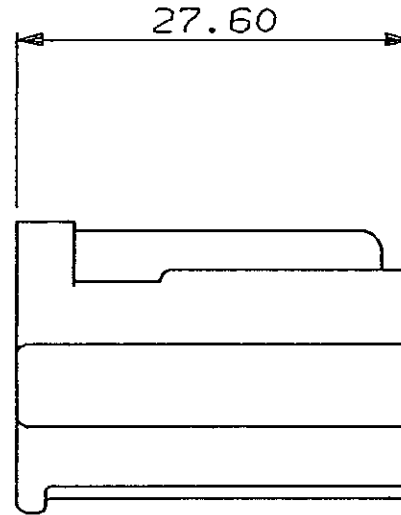

C.A.D. FILE CODE  
5. C344273

DO NOT SCALE

DIMENSIONS IN MM.

$$2 \times 4.80 = 9.60$$

BORE CENTRES

SCRAP VIEW (SEAL NOT SHOWN)

SCRAP VIEW

2	GREY	NITRILE RUBBER		PERIPHERAL SEAL	1	1-344273-4 (WHITE)
1	WHITE	NYLON 66	344272-4	3 WAY REC. HSG.	1	
2	GREY	NITRILE RUBBER		PERIPHERAL SEAL	1	1-344273-3 (BLUE)
1	BLUE	NYLON 66	344272-3	3 WAY REC. HSG.	1	
2	GREY	NITRILE RUBBER		PERIPHERAL SEAL	1	1-344273-2 (RED)
1	RED	NYLON 66	344272-2	3 WAY REC. HSG.	1	
2	GREY	NITRILE RUBBER		PERIPHERAL SEAL	1	1-344273-1 (BLACK)
1	BLACK	NYLON 66	344272-1	3 WAY REC. HSG.	1	
2	ORANGE	SILICONE RUBBER		PERIPHERAL SEAL	1	344273-4 (WHITE)
1	WHITE	NYLON 66	344272-4	3 WAY REC. HSG.	1	
2	ORANGE	SILICONE RUBBER		PERIPHERAL SEAL	1	344273-3 (BLUE)
1	BLUE	NYLON 66	344272-3	3 WAY REC. HSG.	1	
2	ORANGE	SILICONE RUBBER		PERIPHERAL SEAL	1	344273-2 (RED)
1	RED	NYLON 66	344272-2	3 WAY REC. HSG.	1	
2	ORANGE	SILICONE RUBBER		PERIPHERAL SEAL	1	344273-1 (BLACK)
1	BLACK	NYLON 66	344272-1	3 WAY REC. HSG.	1	
ITEM No.	COLOUR	MATERIAL	PART No.	DESCRIPTION	QTY. PER ASSY.	ASSEMBLY PART No.

CUSTOMER DRG.  
FOR REFERENCE ONLY.

TOLERANCES  
UNLESS OTHERWISE  
STATED :  
DEC ± 0.5  
ANGLES ± 1°

DR. R.S.

5.11.87

CH. R.R.

APP. B.J.

**STE** TE Connectivity

NAME  
3 WAY REC. HSG. ASSY.  
ECONOSEAL 3 LOW CURRENT

K1	REVISED PER ECO-11-005294	08APR11	SCALE 2/1	LOC E	SIZE A3	DWG.No. C344273	REV K1	SHEET 1/1
REV	MODIFICATION	DATE						