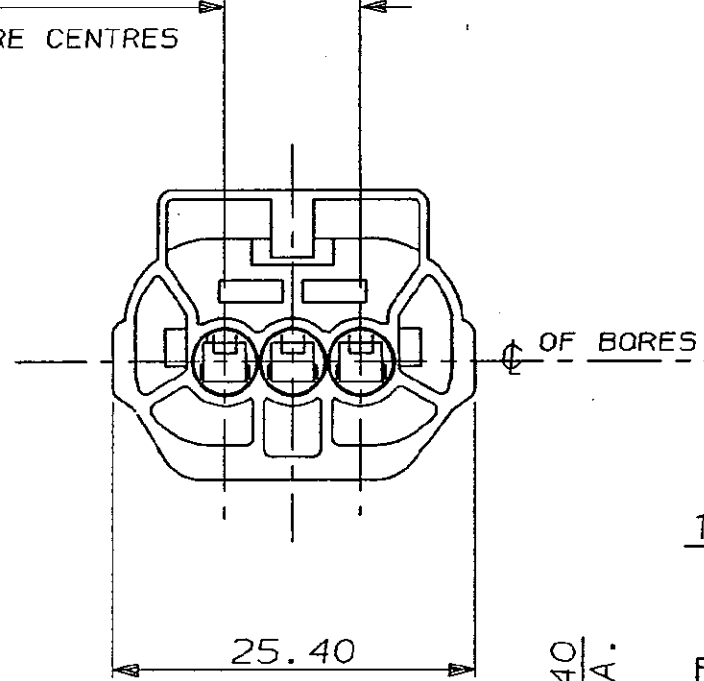

C.A.D. FILE CODE  
5. C344273

DO NOT SCALE

DIMENSIONS IN MM.

$$2 \times 4.80 = 9.60$$

BORE CENTRES

SCRAP VIEW (SEAL NOT SHOWN)

SCRAP VIEW

2	GREY	NITRILE RUBBER		PERIPHERAL SEAL	1	1-344273-4 (WHITE)
1	WHITE	NYLON 66	344272-4	3 WAY REC. HSG.	1	
2	GREY	NITRILE RUBBER		PERIPHERAL SEAL	1	1-344273-3 (BLUE)
1	BLUE	NYLON 66	344272-3	3 WAY REC. HSG.	1	
2	GREY	NITRILE RUBBER		PERIPHERAL SEAL	1	1-344273-2 (RED)
1	RED	NYLON 66	344272-2	3 WAY REC. HSG.	1	
2	GREY	NITRILE RUBBER		PERIPHERAL SEAL	1	1-344273-1 (BLACK)
1	BLACK	NYLON 66	344272-1	3 WAY REC. HSG.	1	
2	ORANGE	SILICONE RUBBER		PERIPHERAL SEAL	1	344273-4 (WHITE)
1	WHITE	NYLON 66	344272-4	3 WAY REC. HSG.	1	
2	ORANGE	SILICONE RUBBER		PERIPHERAL SEAL	1	344273-3 (BLUE)
1	BLUE	NYLON 66	344272-3	3 WAY REC. HSG.	1	
2	ORANGE	SILICONE RUBBER		PERIPHERAL SEAL	1	344273-2 (RED)
1	RED	NYLON 66	344272-2	3 WAY REC. HSG.	1	
2	ORANGE	SILICONE RUBBER		PERIPHERAL SEAL	1	344273-1 (BLACK)
1	BLACK	NYLON 66	344272-1	3 WAY REC. HSG.	1	
ITEM No.	COLOUR	MATERIAL	PART No.	DESCRIPTION	QTY. PER ASSY.	ASSEMBLY PART No.

CUSTOMER DRG.  
FOR REFERENCE ONLY.

TOLERANCES  
UNLESS OTHERWISE  
STATED :  
DEC ± 0.5  
ANGLES ± 1°

DR. R.S.

5.11.87

CH. R.R.

APP. B.J.

**STE** TE Connectivity

NAME  
3 WAY REC. HSG. ASSY.  
ECONOSEAL 3 LOW CURRENT

K1	REVISED PER ECO-11-005294	08APR11	SCALE 2/1	LOC E	SIZE A3	DWG.No. C344273	REV K1	SHEET 1/1
REV	MODIFICATION	DATE						