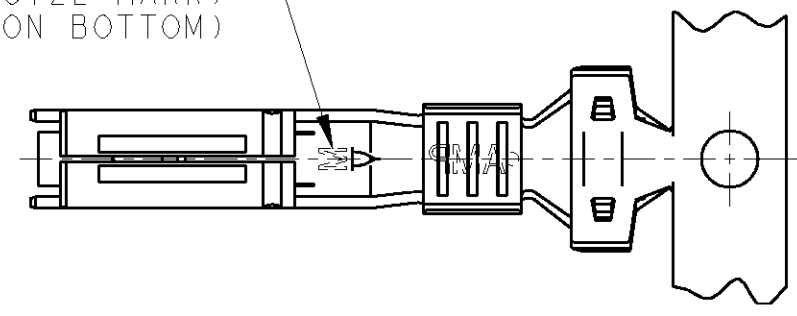

USED ON -

THIS DRAWING IS A CONTROLLED DOCUMENT. DWG NO C345208

SECTION Y - Y

SECTION Z - Z

WIRE RANGE ID MARK  
("M" SIZE MARK)  
(STAMPED ON BOTTOM)

NOTES:

1. WIRE DETAILS: 0.75-1.5mm<sup>2</sup>, 1.7-2.4 INSULATION DIA.
2. SIMILAR TO PART NUMBER 173631

LOC	B	EB00-0283-02	2/08/02	MJG	BB		
	A	EB00-0191-02	1-7-02	-	-	APPL FEED	TRIMMING BURR
	O	RELEASE FOR PRODUCTION, ECN C6261	27-8-92	-	-	WDW	IDW
DIST	I	-	16-10-91	MM	-	REELING	107-
E	P	LTR	REVISION RECORD	DATE	DWN	APVD	SPLICE
							115-1018

PRE-TIN FINISH	BRASS MATERIAL	345208-1 PART NO
WIRE RANGE 0.75-1.5	DIMENSIONS: mm DIMENSIONS APPLY BEFORE PLATING TOLERANCES UNLESS OTHERWISE SPECIFIED:	<b>tyco Electronics</b> Tyco Electronics UK Ltd, Barton Tors, Bideford, Devon, EX39 4HE. NAME: -.070 SERIES RECEPTACLE CONTACT
INSUL RANGE 1.7-2.4	2 PLC ± 0.5 3 PLC ± 0.5 ANGLES ± 0.5	
SURF AREA	CHK 2AUG2002 M.GREENER DWN 31JUL2002 D. ROUSE	SCALE 5:1 SIZE A3 DRAWING NO C345208 REV B
	APVD 2AUG2002 B.BAKER	SHEET OF