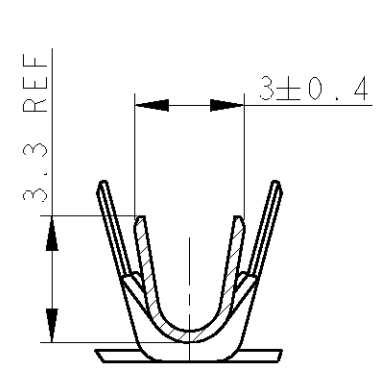

USED ON -

THIS DRAWING IS A CONTROLLED DOCUMENT. DWG NO C345208

SECTION Y - Y

SECTION Z - Z

WIRE RANGE ID MARK  
("M" SIZE MARK)  
(STAMPED ON BOTTOM)

NOTES:

1. WIRE DETAILS: 0.75-1.5mm<sup>2</sup>, 1.7-2.4 INSULATION DIA.
2. SIMILAR TO PART NUMBER 173631

LOC	B	EB00-0283-02	2/08/02	MJG	BB		
	A	EB00-0191-02	1-7-02	-	-	APPL FEED	TRIMMING BURR
	O	RELEASE FOR PRODUCTION, ECN C6261	27-8-92	-	-	WDW	IDW
DIST	I	-	16-10-91	MM	-	REELING	107-
E	P	LTR	REVISION RECORD	DATE	DWN	APVD	SPLICE
							115-1018

PRE-TIN FINISH	BRASS MATERIAL	345208-1 PART NO
WIRE RANGE 0.75-1.5	DIMENSIONS: mm DIMENSIONS APPLY BEFORE PLATING TOLERANCES UNLESS OTHERWISE SPECIFIED:	<b>tyco Electronics</b> Tyco Electronics UK Ltd, Barton Tors, Bideford, Devon, EX39 4HE. NAME: -.070 SERIES RECEPTACLE CONTACT
INSUL RANGE 1.7-2.4	2 PLC ± 0.5 3 PLC ± 0.5 ANGLES ± 0.5	
SURF AREA	CHK 2AUG2002 M.GREENER DWN 31JUL2002 D. ROUSE	SCALE 5:1 SIZE A3 DRAWING NO C345208 REV B
	APVD 2AUG2002 B.BAKER	SHEET OF