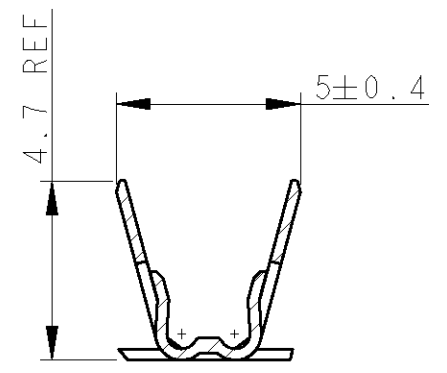

USED ON -

THIS DRAWING IS A CONTROLLED DOCUMENT. DWG NO C345208

SECTION Y - Y

SECTION Z - Z

WIRE RANGE ID MARK  
("M" SIZE MARK)  
(STAMPED ON BOTTOM)

NOTES:

1. WIRE DETAILS: 0.75-1.5mm<sup>2</sup>, 1.7-2.4 INSULATION DIA.
2. SIMILAR TO PART NUMBER 173631

LOC	B	EB00-0283-02	2/08/02	MJG	BB		
	A	EB00-0191-02	1-7-02	-	-	APPL FEED	TRIMMING BURR
	O	RELEASE FOR PRODUCTION, ECN C6261	27-8-92	-	-	WDW	IDW
DIST	I	-	16-10-91	MM	-	REELING	107-
E	P	LTR	REVISION RECORD	DATE	DWN	APVD	SPLICE
							115-1018

PRE-TIN FINISH	BRASS MATERIAL	345208-1 PART NO
WIRE RANGE 0.75-1.5	DIMENSIONS: mm DIMENSIONS APPLY BEFORE PLATING TOLERANCES UNLESS OTHERWISE SPECIFIED:	<b>tyco Electronics</b> Tyco Electronics UK Ltd, Barton Tors, Bideford, Devon, EX39 4HE. NAME: -.070 SERIES RECEPTACLE CONTACT
INSUL RANGE 1.7-2.4	2 PLC ± 0.5 3 PLC ± 0.5 ANGLES ± 0.5	
SURF AREA	CHK 2AUG2002 M.GREENER DWN 31JUL2002 D. ROUSE	SCALE 5:1 SIZE A3 DRAWING NO C345208 REV B
	APVD 2AUG2002 B.BAKER	SHEET OF