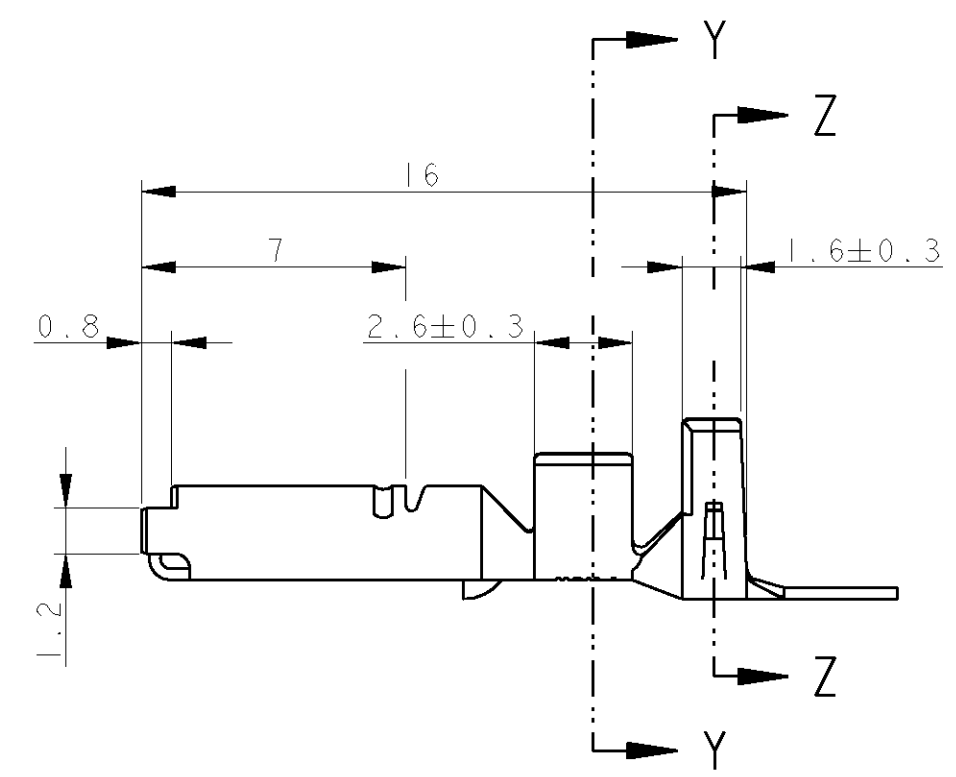

USED ON -

THIS DRAWING IS A CONTROLLED DOCUMENT. DWG NO C345208

SECTION Y - Y

SECTION Z - Z

WIRE RANGE ID MARK  
("M" SIZE MARK)  
(STAMPED ON BOTTOM)

NOTES:

1. WIRE DETAILS: 0.75-1.5mm<sup>2</sup>, 1.7-2.4 INSULATION DIA.
2. SIMILAR TO PART NUMBER 173631

LOC	B	EB00-0283-02	2/08/02	MJG	BB		
	A	EB00-0191-02	1-7-02	-	-	APPL FEED	TRIMMING BURR
	O	RELEASE FOR PRODUCTION, ECN C6261	27-8-92	-	-	WDW	IDW
DIST	I	-	16-10-91	MM	-	REELING	107-
E	P	LTR	REVISION RECORD	DATE	DWN	APVD	SPLICE
							115-1018

PRE-TIN FINISH	BRASS MATERIAL	345208-1 PART NO
WIRE RANGE 0.75-1.5	DIMENSIONS: mm DIMENSIONS APPLY BEFORE PLATING TOLERANCES UNLESS OTHERWISE SPECIFIED:	<b>tyco Electronics</b> Tyco Electronics UK Ltd, Barton Tors, Bideford, Devon, EX39 4HE. NAME: -.070 SERIES RECEPTACLE CONTACT
INSUL RANGE 1.7-2.4	2 PLC ± 0.5 3 PLC ± 0.5 ANGLES ± 0.5	
SURF AREA	CHK 2AUG2002 M.GREENER DWN 31JUL2002 D. ROUSE	SCALE 5:1 SIZE A3 DRAWING NO C345208 REV B
	APVD 2AUG2002 B.BAKER	SHEET OF