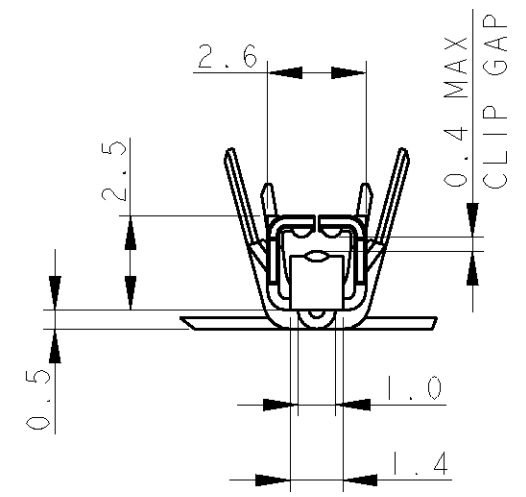

USED ON -

THIS DRAWING IS A CONTROLLED DOCUMENT. DWG NO C345208

SECTION Y - Y

SECTION Z - Z

WIRE RANGE ID MARK  
("M" SIZE MARK)  
(STAMPED ON BOTTOM)

NOTES:

1. WIRE DETAILS: 0.75-1.5mm<sup>2</sup>, 1.7-2.4 INSULATION DIA.
2. SIMILAR TO PART NUMBER 173631

LOC	B	EB00-0283-02	2/08/02	MJG	BB		
	A	EB00-0191-02	1-7-02	-	-	APPL FEED	TRIMMING BURR
	O	RELEASE FOR PRODUCTION, ECN C6261	27-8-92	-	-	WDW	IDW
DIST	I	-	16-10-91	MM	-	REELING	107-
E	P	LTR	REVISION RECORD	DATE	DWN	APVD	SPLICE
							115-1018

PRE-TIN FINISH	BRASS MATERIAL	345208-1 PART NO
WIRE RANGE 0.75-1.5	DIMENSIONS: mm DIMENSIONS APPLY BEFORE PLATING TOLERANCES UNLESS OTHERWISE SPECIFIED:	<b>tyco Electronics</b> Tyco Electronics UK Ltd, Barton Tors, Bideford, Devon, EX39 4HE. NAME: -.070 SERIES RECEPTACLE CONTACT
INSUL RANGE 1.7-2.4	2 PLC ± 0.5 3 PLC ± 0.5 ANGLES ± 0.5	
SURF AREA	CHK 2AUG2002 M.GREENER DWN 31JUL2002 D. ROUSE	SCALE 5:1 SIZE A3 DRAWING NO C345208 REV B
	APVD 2AUG2002 B.BAKER	SHEET OF