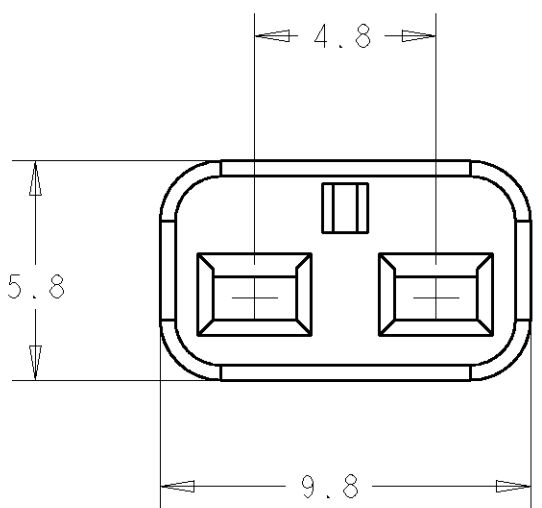

BY TYCO ELECTRONICS CORPORATION. ALL RIGHTS RESERVED.

LOC	DIST	REVISIONS					
E	B	P	LTR	DESCRIPTION	DATE	DWN	APVD
			A	EBA0-0024-03	30/07/03	MJG	BB

NOTE:
THIS PART IS USED ON Pt No 344276

YELLOW	NYLON 66	345254-1
COLOUR	MATERIAL	PART NO

<small>THIS DRAWING IS A CONTROLLED DOCUMENT FOR TYCO ELECTRONICS CORPORATION IT IS SUBJECT TO CHANGE AND THE CONTROLLING ENGINEERING ORGANIZATION SHOULD BE CONTACTED FOR THE LATEST REVISION.</small>		DWN M.GREENER 30JUL2003 CHK M.HARRIS 30JUL2003 APVD B.BAKER 30JUL2003		Tyco Electronics UK Ltd, Stanmore, Middx, HA7 4RS.	
DIMENSIONS: mm		TOLERANCES UNLESS OTHERWISE SPECIFIED: 0 PLC ±- 1 PLC ±0.5 2 PLC ±0.5 3 PLC ±0.5 4 PLC ±- ANGLES ±2 FINISH -		NAME ANTI BACKOUT FOR 2 WAY REC HSG ECONOSEAL 3 LOW CURRENT	
MATERIAL SEE TABLE		PRODUCT SPEC - APPLICATION SPEC - WEIGHT -		SIZE A3 CAGE CODE 00779 DRAWING NO C-345254 RESTRICTED TO -	
CUSTOMER DRAWING				SCALE 6:1 SHEET 1 OF 1 REV A	