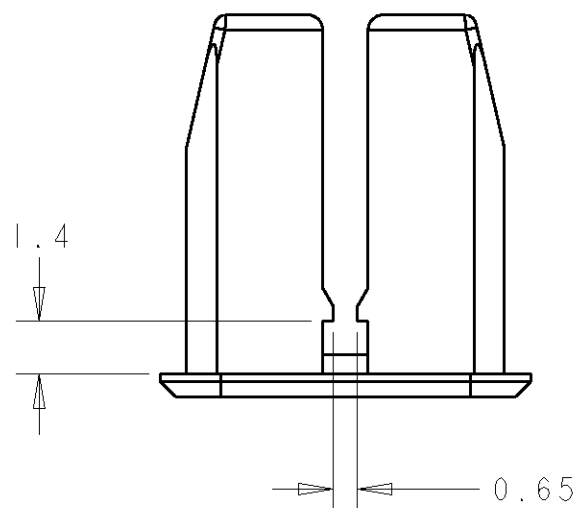

BY TYCO ELECTRONICS CORPORATION. ALL RIGHTS RESERVED.

LOC	DIST	REVISIONS					
E	B	P	LTR	DESCRIPTION	DATE	DWN	APVD
			A	EBA0-0024-03	30/07/03	MJG	BB

NOTE:
THIS PART IS USED ON Pt No 344276

YELLOW	NYLON 66	345254-1
COLOUR	MATERIAL	PART NO

<small>THIS DRAWING IS A CONTROLLED DOCUMENT FOR TYCO ELECTRONICS CORPORATION IT IS SUBJECT TO CHANGE AND THE CONTROLLING ENGINEERING ORGANIZATION SHOULD BE CONTACTED FOR THE LATEST REVISION.</small>		DWN M.GREENER 30JUL2003 CHK M.HARRIS 30JUL2003 APVD B.BAKER 30JUL2003		Tyco Electronics UK Ltd, Stanmore, Middx, HA7 4RS.	
DIMENSIONS: mm		TOLERANCES UNLESS OTHERWISE SPECIFIED: 0 PLC ±- 1 PLC ±0.5 2 PLC ±0.5 3 PLC ±0.5 4 PLC ±- ANGLES ±2 FINISH -		NAME ANTI BACKOUT FOR 2 WAY REC HSG ECONOSEAL 3 LOW CURRENT	
MATERIAL SEE TABLE		PRODUCT SPEC - APPLICATION SPEC - WEIGHT -		SIZE A3 CAGE CODE 00779 DRAWING NO C-345254 RESTRICTED TO -	
CUSTOMER DRAWING				SCALE 6:1 SHEET 1 OF 1 REV A	