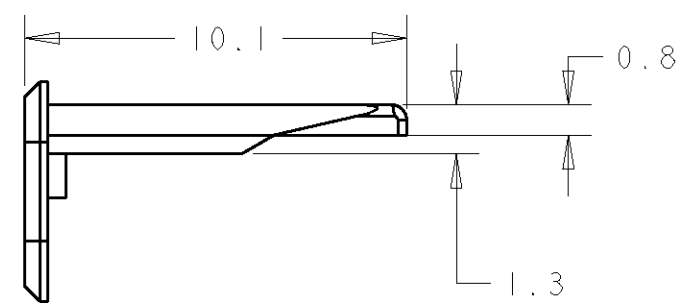

BY TYCO ELECTRONICS CORPORATION. ALL RIGHTS RESERVED.

LOC	DIST	REVISIONS					
E	B	P	LTR	DESCRIPTION	DATE	DWN	APVD
			A	EBA0-0024-03	30/07/03	MJG	BB

NOTE:
THIS PART IS USED ON Pt No 344276

YELLOW	NYLON 66	345254-1
COLOUR	MATERIAL	PART NO

<small>THIS DRAWING IS A CONTROLLED DOCUMENT FOR TYCO ELECTRONICS CORPORATION IT IS SUBJECT TO CHANGE AND THE CONTROLLING ENGINEERING ORGANIZATION SHOULD BE CONTACTED FOR THE LATEST REVISION.</small>		DWN M.GREENER 30JUL2003 CHK M.HARRIS 30JUL2003 APVD B.BAKER 30JUL2003		Tyco Electronics UK Ltd, Stanmore, Middx, HA7 4RS.	
DIMENSIONS: mm		TOLERANCES UNLESS OTHERWISE SPECIFIED: 0 PLC ±- 1 PLC ±0.5 2 PLC ±0.5 3 PLC ±0.5 4 PLC ±- ANGLES ±2 FINISH -		NAME ANTI BACKOUT FOR 2 WAY REC HSG ECONOSEAL 3 LOW CURRENT	
MATERIAL SEE TABLE		PRODUCT SPEC - APPLICATION SPEC - WEIGHT -		SIZE A3 CAGE CODE 00779 DRAWING NO C-345254 RESTRICTED TO -	
CUSTOMER DRAWING				SCALE 6:1 SHEET 1 OF 1 REV A	