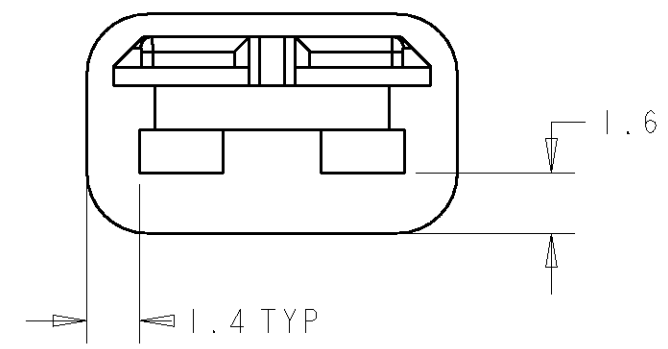

BY TYCO ELECTRONICS CORPORATION. ALL RIGHTS RESERVED.

LOC	DIST	REVISIONS					
E	B	P	LTR	DESCRIPTION	DATE	DWN	APVD
			A	EBA0-0024-03	30/07/03	MJG	BB

NOTE:
THIS PART IS USED ON Pt No 344276

YELLOW	NYLON 66	345254-1
COLOUR	MATERIAL	PART NO

<small>THIS DRAWING IS A CONTROLLED DOCUMENT FOR TYCO ELECTRONICS CORPORATION IT IS SUBJECT TO CHANGE AND THE CONTROLLING ENGINEERING ORGANIZATION SHOULD BE CONTACTED FOR THE LATEST REVISION.</small>		DWN M.GREENER 30JUL2003 CHK M.HARRIS 30JUL2003 APVD B.BAKER 30JUL2003		Tyco Electronics UK Ltd, Stanmore, Middx, HA7 4RS.	
DIMENSIONS: mm		TOLERANCES UNLESS OTHERWISE SPECIFIED: 0 PLC ±- 1 PLC ±0.5 2 PLC ±0.5 3 PLC ±0.5 4 PLC ±- ANGLES ±2 FINISH -		NAME ANTI BACKOUT FOR 2 WAY REC HSG ECONOSEAL 3 LOW CURRENT	
MATERIAL SEE TABLE		PRODUCT SPEC - APPLICATION SPEC - WEIGHT -		SIZE A3 CAGE CODE 00779 DRAWING NO C-345254 RESTRICTED TO -	
CUSTOMER DRAWING				SCALE 6:1 SHEET 1 OF 1 REV A	