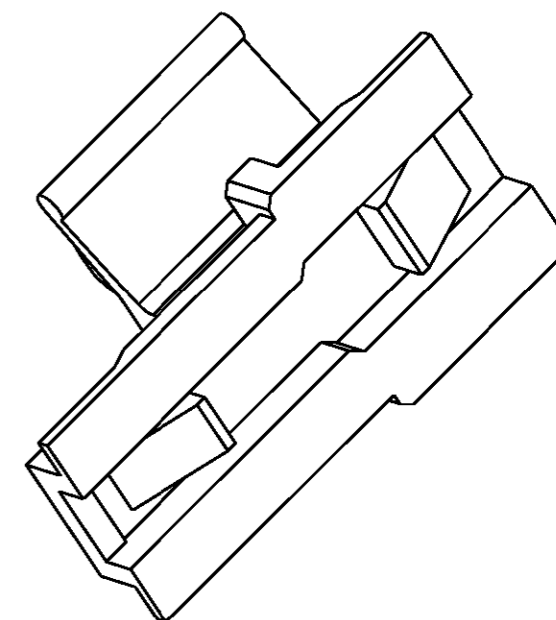

LOC	DIST	REVISIONS			
P	LTR	DESCRIPTION	DATE	DWN	APVD
E	B	B1 REVISED PER ECO-11-005294	12APR11	RK	HMR

SCALE 1:1

NOTE:
PRODUCT MAY EXHIBIT A GREEN TINGE DUE TO COPPER SALTS
IN THE NATURAL RESIN MATERIAL ON PART NUMBER 345484-1

PANEL THICKNESS - 0.8 - 1.6mm
PANEL HOLE SIZE - 6.5 - 7.0 mm
MINIMUM PULL OUT FORCE - 10 KG

NATURAL	NYLON 66	345484-1
COLOUR	MATERIAL	PART NUMBER

DWN R. RUNAGAL 14AUG1990		 TE Connectivity	
CHK P. TANNER 14AUG1990			
APVD J. PALMER 14AUG1990		NAME	
PRODUCT SPEC		DUAL PURPOSE BODY CLIP FOR 040 OR 070 MULTILOCK HOUSINGS	
APPLICATION SPEC		-	
WEIGHT		SIZE	RESTRICTED TO
-		A3	-
MATERIAL		CAGE CODE	DRAWING NO
-		00779	C-345484
FINISH		SCALE	SHEET OF REV
-		3:1	1 OF 1 B1