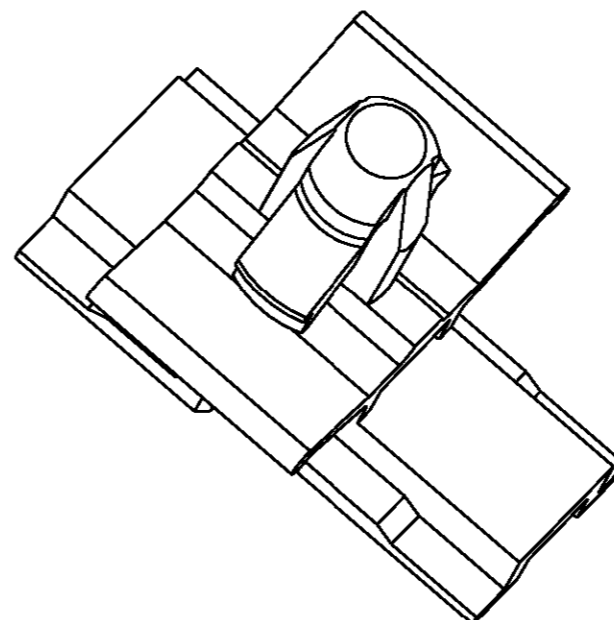

LOC	DIST	REVISIONS			
P	LTR	DESCRIPTION	DATE	DWN	APVD
E	B	B1 REVISED PER ECO-11-005294	12APR11	RK	HMR

SCALE 1:1

NOTE:
PRODUCT MAY EXHIBIT A GREEN TINGE DUE TO COPPER SALTS
IN THE NATURAL RESIN MATERIAL ON PART NUMBER 345484-1

PANEL THICKNESS - 0.8 - 1.6mm
PANEL HOLE SIZE - 6.5 - 7.0 mm
MINIMUM PULL OUT FORCE - 10 KG

NATURAL	NYLON 66	345484-1
COLOUR	MATERIAL	PART NUMBER

DWN R. RUNAGAL 14AUG1990		 TE Connectivity	
CHK P. TANNER 14AUG1990			
APVD J. PALMER 14AUG1990		NAME	
PRODUCT SPEC		DUAL PURPOSE BODY CLIP FOR 040 OR 070 MULTILOCK HOUSINGS	
APPLICATION SPEC		-	
WEIGHT		SIZE	RESTRICTED TO
-		A3	-
MATERIAL		CAGE CODE	DRAWING NO
-		00779	C-345484
FINISH		SCALE	SHEET OF REV
-		3:1	1 OF 1 B1