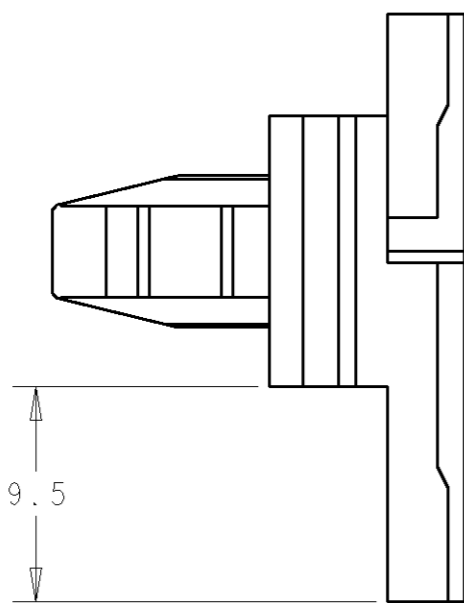

LOC	DIST	REVISIONS			
P	LTR	DESCRIPTION	DATE	DWN	APVD
E	B	B1 REVISED PER ECO-11-005294	12APR11	RK	HMR

SCALE 1:1

NOTE:
PRODUCT MAY EXHIBIT A GREEN TINGE DUE TO COPPER SALTS
IN THE NATURAL RESIN MATERIAL ON PART NUMBER 345484-1

PANEL THICKNESS - 0.8 - 1.6mm
PANEL HOLE SIZE - 6.5 - 7.0 mm
MINIMUM PULL OUT FORCE - 10 KG

NATURAL	NYLON 66	345484-1
COLOUR	MATERIAL	PART NUMBER

DWN R. RUNAGAL 14AUG1990		 TE Connectivity	
CHK P. TANNER 14AUG1990			
APVD J. PALMER 14AUG1990		NAME	
PRODUCT SPEC		DUAL PURPOSE BODY CLIP FOR 040 OR 070 MULTILOCK HOUSINGS	
APPLICATION SPEC		-	
WEIGHT		SIZE	RESTRICTED TO
-		A3	-
MATERIAL		CAGE CODE	DRAWING NO
-		00779	C-345484
FINISH		SCALE	SHEET OF REV
-		3:1	1 OF 1 B1

DIMENSIONS:		TOLERANCES UNLESS OTHERWISE SPECIFIED:	
mm			
		0 PLC	±
		1 PLC	±0.5
		2 PLC	±0.5
		3 PLC	±0.5
		4 PLC	±
MATERIAL		ANGLES	±5
-		FINISH	-

DWN R. RUNAGAL 14AUG1990	
CHK P. TANNER 14AUG1990	
APVD J. PALMER 14AUG1990	
PRODUCT SPEC	
APPLICATION SPEC	
WEIGHT	
-	
CUSTOMER DRAWING	