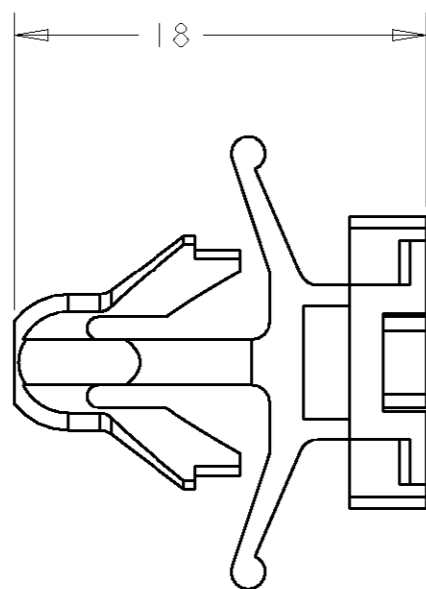

LOC	DIST	REVISIONS			
P	LTR	DESCRIPTION	DATE	DWN	APVD
E	B	B1 REVISED PER ECO-11-005294	12APR11	RK	HMR

SCALE 1:1

NOTE:
PRODUCT MAY EXHIBIT A GREEN TINGE DUE TO COPPER SALTS
IN THE NATURAL RESIN MATERIAL ON PART NUMBER 345484-1

PANEL THICKNESS - 0.8 - 1.6mm
PANEL HOLE SIZE - 6.5 - 7.0 mm
MINIMUM PULL OUT FORCE - 10 KG

NATURAL	NYLON 66	345484-1
COLOUR	MATERIAL	PART NUMBER

DWN R. RUNAGAL 14AUG1990		 TE Connectivity	
CHK P. TANNER 14AUG1990			
APVD J. PALMER 14AUG1990		NAME	
PRODUCT SPEC		DUAL PURPOSE BODY CLIP FOR 040 OR 070 MULTILOCK HOUSINGS	
APPLICATION SPEC		-	
WEIGHT		SIZE	RESTRICTED TO
-		A3	-
MATERIAL		CAGE CODE	DRAWING NO
-		00779	C-345484
FINISH		SCALE	SHEET OF REV
-		3:1	1 OF 1 B1

DIMENSIONS:		TOLERANCES UNLESS OTHERWISE SPECIFIED:	
mm			
		0 PLC	±
		1 PLC	±0.5
		2 PLC	±0.5
		3 PLC	±0.5
		4 PLC	±
MATERIAL		ANGLES	±5
-		FINISH	-

DWN R. RUNAGAL 14AUG1990	
CHK P. TANNER 14AUG1990	
APVD J. PALMER 14AUG1990	
PRODUCT SPEC	
APPLICATION SPEC	
WEIGHT	
-	
CUSTOMER DRAWING	