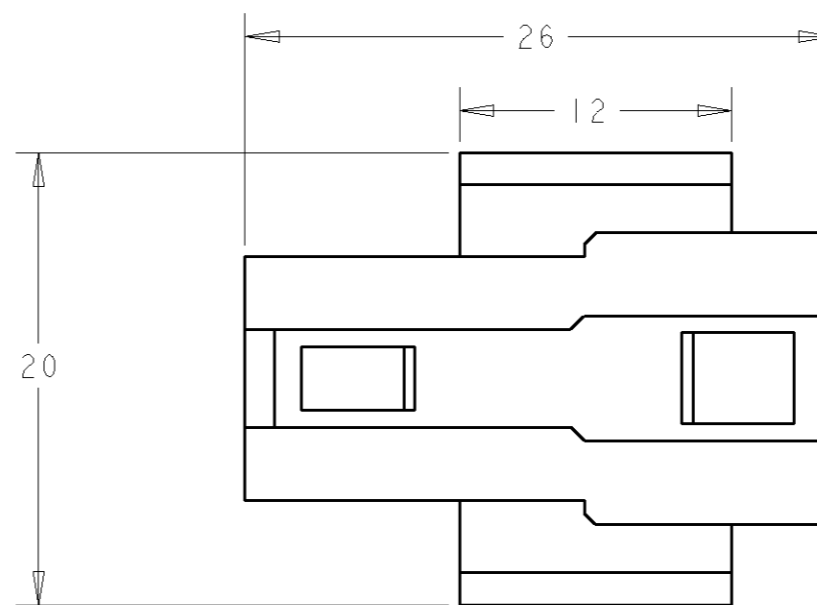

LOC	DIST	REVISIONS			
P	LTR	DESCRIPTION	DATE	DWN	APVD
E	B	B1 REVISED PER ECO-11-005294	12APR11	RK	HMR

SCALE 1:1

NOTE:
PRODUCT MAY EXHIBIT A GREEN TINGE DUE TO COPPER SALTS
IN THE NATURAL RESIN MATERIAL ON PART NUMBER 345484-1

PANEL THICKNESS - 0.8 - 1.6mm
PANEL HOLE SIZE - 6.5 - 7.0 mm
MINIMUM PULL OUT FORCE - 10 KG

NATURAL	NYLON 66	345484-1
COLOUR	MATERIAL	PART NUMBER

DWN R. RUNAGAL 14AUG1990		 TE Connectivity	
CHK P. TANNER 14AUG1990			
APVD J. PALMER 14AUG1990		NAME	
PRODUCT SPEC		DUAL PURPOSE BODY CLIP FOR 040 OR 070 MULTILOCK HOUSINGS	
APPLICATION SPEC		-	
WEIGHT		SIZE	RESTRICTED TO
-		A3	-
MATERIAL		CAGE CODE	DRAWING NO
-		00779	C-345484
FINISH		SCALE	SHEET OF REV
-		3:1	1 OF 1 B1

DIMENSIONS:		TOLERANCES UNLESS OTHERWISE SPECIFIED:	
mm			
		0 PLC	±
		1 PLC	±0.5
		2 PLC	±0.5
		3 PLC	±0.5
		4 PLC	±
MATERIAL		ANGLES	±5
-		FINISH	-

DWN R. RUNAGAL 14AUG1990	
CHK P. TANNER 14AUG1990	
APVD J. PALMER 14AUG1990	
PRODUCT SPEC	
APPLICATION SPEC	
WEIGHT	
-	
CUSTOMER DRAWING	