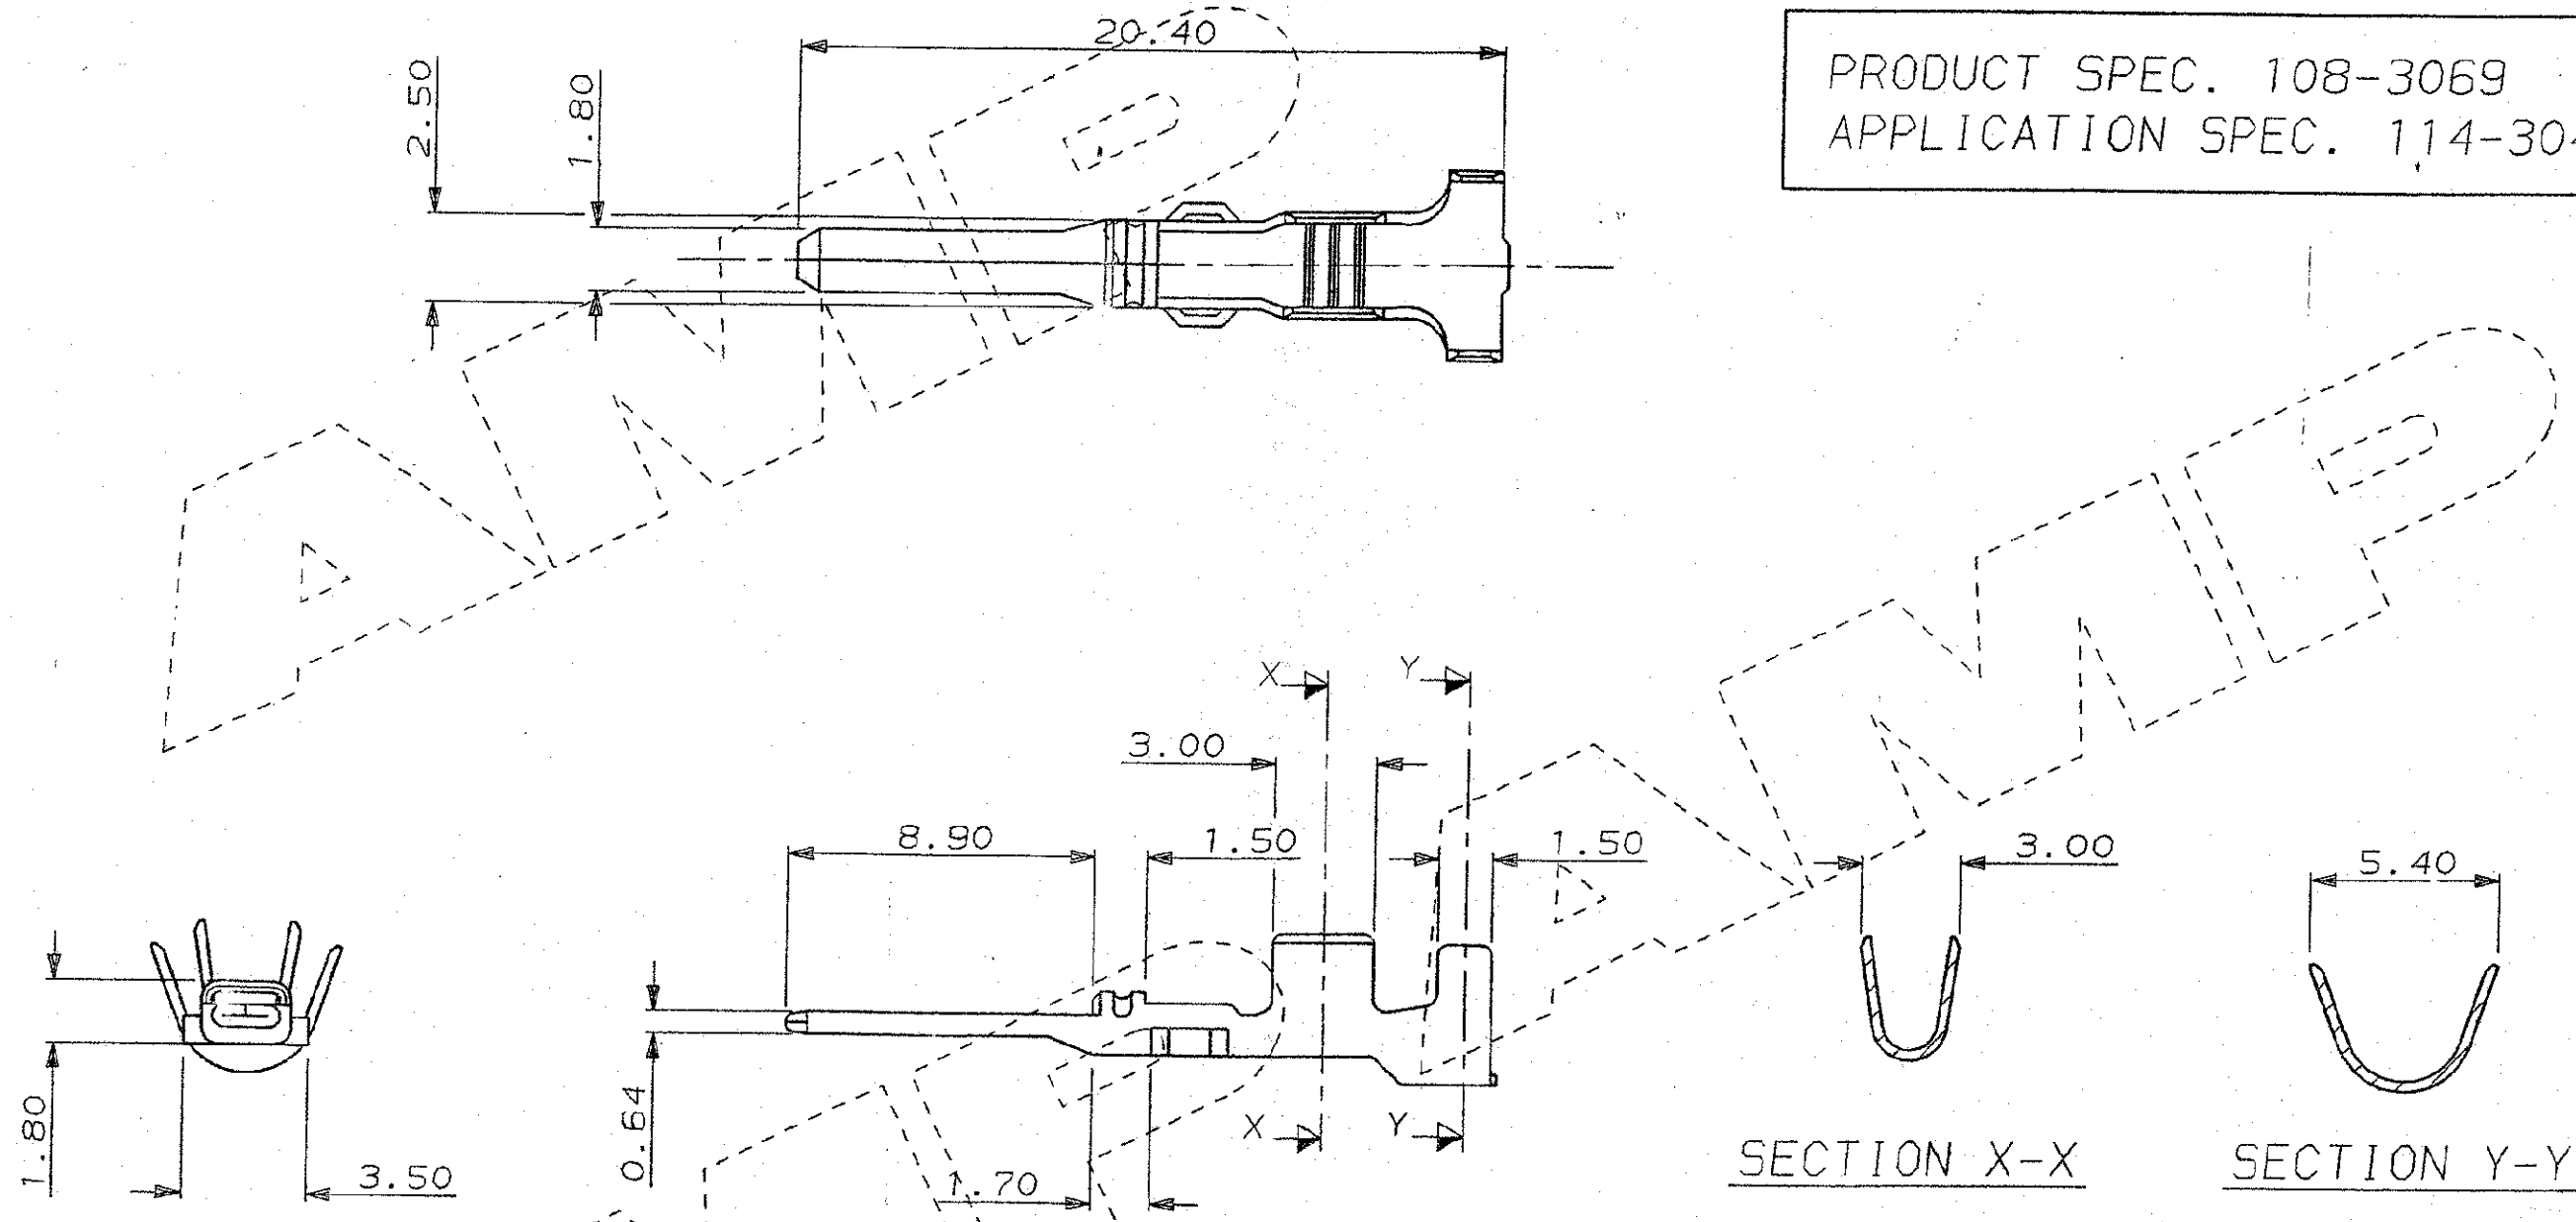

C.A.D. FILE CODE
S. C345807.A

DO NOT SCALE

DIMENSIONS IN MM.

PRODUCT SPEC. 108-3069
APPLICATION SPEC. 114-3040

SECTION X-X

SECTION Y-Y

WIRE RANGE: 0.75 TO 2.00 MM²
FOR SEALED APPLICATIONS, SINGLE WIRES ONLY
MUST BE USED.
FOR UNSEALED APPLICATIONS, SINGLE WIRES
ARE SUITABLE FOR THE RANGE 0.75 TO 2.00 MM²
OR DOUBLE WIRES 2 X 0.50 MM² ONLY.

INSULATION RANGE: SINGLE WIRES 1.65 TO 2.70 MM DIA.
OR DOUBLE WIRES 2 X 1.6 MM DIA. ONLY.
THIN WALLED CABLE TO BE USED.

PRE-TINNED		BRASS		345807-1	
FINISH		MATERIAL		PART NUMBER	
CUSTOMER DWG FOR REFERENCE ONLY			© COPYRIGHT 1990 BY AMP OF GREAT BRITAIN LTD. ALL INTERNATIONAL RIGHTS RESERVED. ALL PRODUCTS MAY BE COVERED BY BRITISH AND FOREIGN PATENTS AND/OR PATENTS PENDING.		
-			TOLERANCES UNLESS OTHERWISE STATED DEC ± 0.5 ANGLES ± 1°		DR. R. S. 14.9.90
-			-		CH. R. J. S. APP. J. P.
-			-		AMP of Great Britain Ltd. TERMINAL HOUSE STANMORE MIDDX.
-			NAME .070 TAB ECONOSEAL 3		
A	E600-0044-01		14.02.01		
2	REL. TO CUST.	CS863	8.8.91		
1	PRELIM. ISSUE	-	14.9.90		
REV	APPROVED	ECN	DATE	SCALE	SHEET
				5/1 E A3	1/1
				DWG. No. C345807	REV A