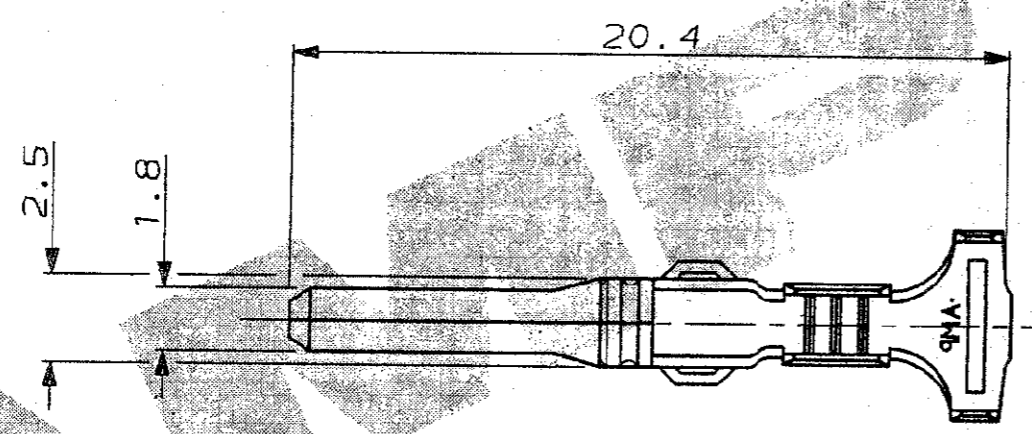

C.A.D. FILE CODE
5. C345809.A

DO NOT SCALE DIMENSIONS IN MM.

WIRE AND INS. BARRELS NOT SHOWN

WIRE RANGE: 0.2 TO 0.5 mm²
FOR SEALED AND UNSEALED APPLICATIONS, SINGLE WIRES ONLY MUST BE USED.

INSULATION RANGE:
FOR UNSEALED APPLICATIONS, WIRES OF 1.1 TO 1.8 mm INSULATION DIA. MAY BE USED.
FOR SEALED APPLICATIONS, ONLY WIRES OF 1.6 TO 1.8 mm INS. DIA. MAY BE USED WITH SEAL PN.345791-1.

PRE-TINNED		BRASS		345809-1	
FINISH		MATERIAL		PART NUMBER	
CUSTOMER DWG FOR REFERENCE ONLY		© COPYRIGHT 1993 BY AMP OF GREAT BRITAIN LTD. ALL INTERNATIONAL RIGHTS RESERVED. ALL PRODUCTS MAY BE COVERED BY BRITISH AND FOREIGN PATENTS AND/OR PATENTS PENDING.		RELEASED FOR PUBLICATION 02 APR 1993	
-		TOLERANCES UNLESS OTHERWISE STATED DEC ± 0.5 ANGLES ± 1°		DR. R.J.S. 2.4.93 CH. R.R. <i>Ruogoll</i> APP. J.P.	
-		NAME .070 TAB ECONOSEAL 3		AMP of Great Britain Ltd. TERMINAL HOUSE STANNORE MIDDX.	
A RELEASED 6800-004-01 TL D2-D1		SCALE	LOC	SIZE	DWG. No.
1 PRELIM. ISSUE E800-004-01-93 2.4.93		5/1	E	A3	C345809
REV MODIFICATION CHANGE No. DATE		REV		SHEET	
		A		1/1	