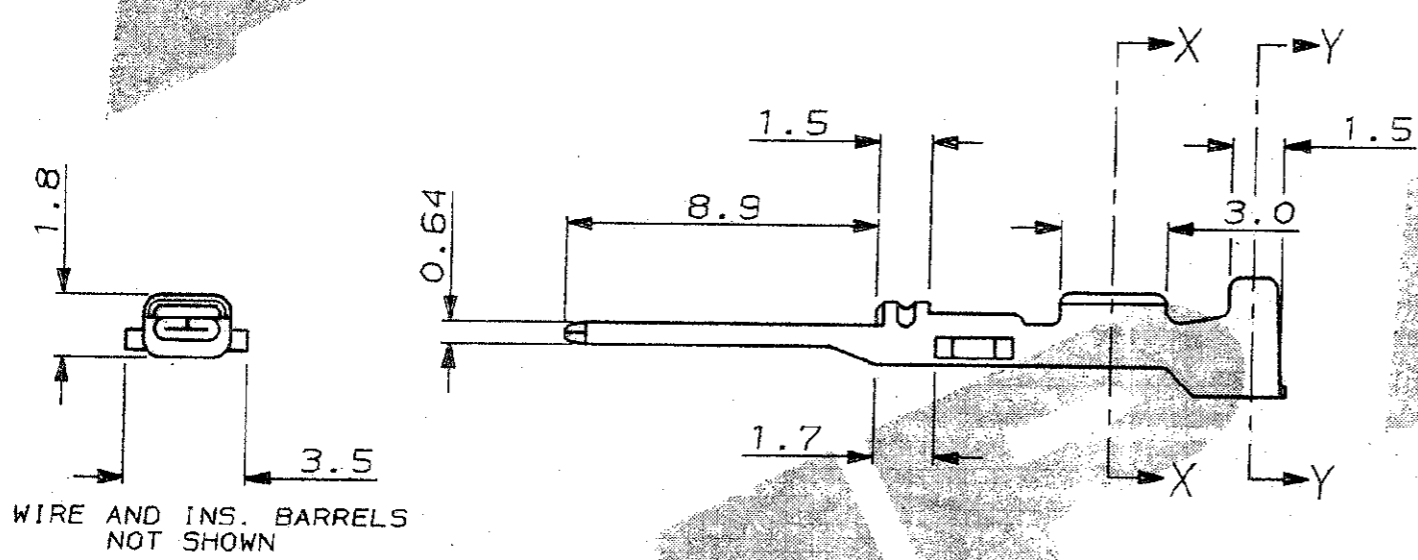

C.A.D. FILE CODE
5. C345809.A

DO NOT SCALE DIMENSIONS IN MM.

WIRE AND INS. BARRELS NOT SHOWN

WIRE RANGE: 0.2 TO 0.5 mm²
FOR SEALED AND UNSEALED APPLICATIONS, SINGLE WIRES ONLY MUST BE USED.

INSULATION RANGE:
FOR UNSEALED APPLICATIONS, WIRES OF 1.1 TO 1.8 mm INSULATION DIA. MAY BE USED.
FOR SEALED APPLICATIONS, ONLY WIRES OF 1.6 TO 1.8 mm INS. DIA. MAY BE USED WITH SEAL PN.345791-1.

PRE-TINNED		BRASS		345809-1	
FINISH		MATERIAL		PART NUMBER	
CUSTOMER DWG FOR REFERENCE ONLY		© COPYRIGHT 1993 BY AMP OF GREAT BRITAIN LTD. ALL INTERNATIONAL RIGHTS RESERVED. ALL PRODUCTS MAY BE COVERED BY BRITISH AND FOREIGN PATENTS AND/OR PATENTS PENDING.		RELEASED FOR PUBLICATION 02 APR 1993	
-		TOLERANCES UNLESS OTHERWISE STATED DEC ± 0.5 ANGLES ± 1°		DR. R.J.S. 2.4.93 CH. R.R. <i>Ruogoll</i> APP. J.P.	
-		NAME .070 TAB ECONOSEAL 3		AMP of Great Britain Ltd. TERMINAL HOUSE STANNORE MIDDX.	
A RELEASED 6800-004-01 TL D2-D1		SCALE	LOC	SIZE	DWG. No.
1 PRELIM. ISSUE E800-004-01-93 2.4.93		5/1	E	A3	C345809
REV MODIFICATION CHANGE No. DATE		REV		SHEET	
		A		1/1	