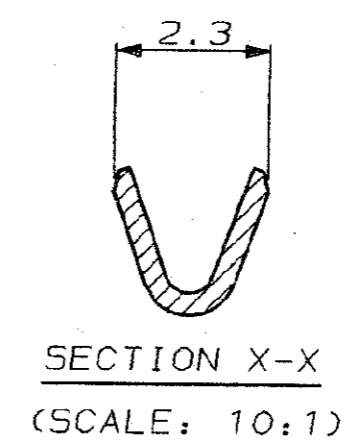

C.A.D. FILE CODE
5. C345809.A

DO NOT SCALE DIMENSIONS IN MM.

WIRE AND INS. BARRELS NOT SHOWN

WIRE RANGE: 0.2 TO 0.5 mm²
FOR SEALED AND UNSEALED APPLICATIONS, SINGLE WIRES ONLY MUST BE USED.

INSULATION RANGE:
FOR UNSEALED APPLICATIONS, WIRES OF 1.1 TO 1.8 mm INSULATION DIA. MAY BE USED.
FOR SEALED APPLICATIONS, ONLY WIRES OF 1.6 TO 1.8 mm INS. DIA. MAY BE USED WITH SEAL PN.345791-1.

PRE-TINNED		BRASS		345809-1	
FINISH		MATERIAL		PART NUMBER	
CUSTOMER DWG FOR REFERENCE ONLY		© COPYRIGHT 1993 BY AMP OF GREAT BRITAIN LTD. ALL INTERNATIONAL RIGHTS RESERVED. ALL PRODUCTS MAY BE COVERED BY BRITISH AND FOREIGN PATENTS AND/OR PATENTS PENDING.		RELEASED FOR PUBLICATION 02 APR 1993	
-		TOLERANCES UNLESS OTHERWISE STATED DEC ± 0.5 ANGLES ± 1°		DR. R.J.S. 2.4.93 CH. R.R. <i>Ruogoll</i> APP. J.P.	
-		NAME .070 TAB ECONOSEAL 3		AMP of Great Britain Ltd. TERMINAL HOUSE STANNORE MIDDX.	
A RELEASED 6800-004-01 TL D2-D1		SCALE	LOC	SIZE	DWG. No.
1 PRELIM. ISSUE E800-004-01-93 2.4.93		5/1	E	A3	C345809
REV MODIFICATION CHANGE No. DATE		REV		SHEET	
		A		1/1	