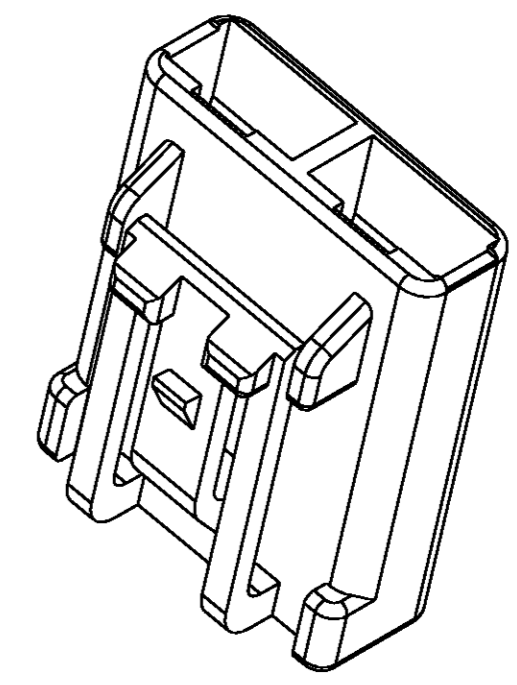

THIS DRAWING IS UNPUBLISHED. RELEASED FOR PUBLICATION 20
© COPYRIGHT BY ALL RIGHTS RESERVED.

LOC	DIST	REVISIONS			
P	LTR	DESCRIPTION	DATE	DWN	APVD
E	B	E1	REVISIED PER ECO-11-005150	27APR11	RK HMR

NOTES:

1. THIS HOUSING ACCOMODATES TWO FASTIN-FASTON RECEPTACLES **TE CONNECTIVITY** PART NO 42100. FORD PART NO SL 100.65
2. THIS HOUSING MATES WITH FUEL PUMP IN-MOULDED TAB HEADER ASSEMBLY - FORD PART NO FIDU-9350-AA
3. DENOTES CONTROL DIMENSION FOR SPC PURPOSES

YELLOW	HOSTAFORM CI3031 XF	346027-2
BLACK	HOSTAFORM C9021	346027-1
COLOUR	MATERIAL	PART NO

DIMENSIONS: mm 	TOLERANCES UNLESS OTHERWISE SPECIFIED: 0 PLC ± 1 PLC ±0.5 2 PLC ±0.5 3 PLC ±0.5 4 PLC ± ANGLES ±2 FINISH	DWN M. GREENER 06AUG2004		
		CHK M. HARRIS 06AUG2004		NAME 2 WAY RECEPTACLE HOUSING FASTIN FASTON
MATERIAL SEE TABLE	FINISH	APVD B. BAKER 06AUG2004	SIZE A2	
		PRODUCT SPEC	CAGE CODE 00779	
CUSTOMER DRAWING		APPLICATION SPEC	DRAWING NO 346027	
		WEIGHT	RESTRICTED TO	
		SCALE 3:1	SHEET 1 OF 1	
		REV E1