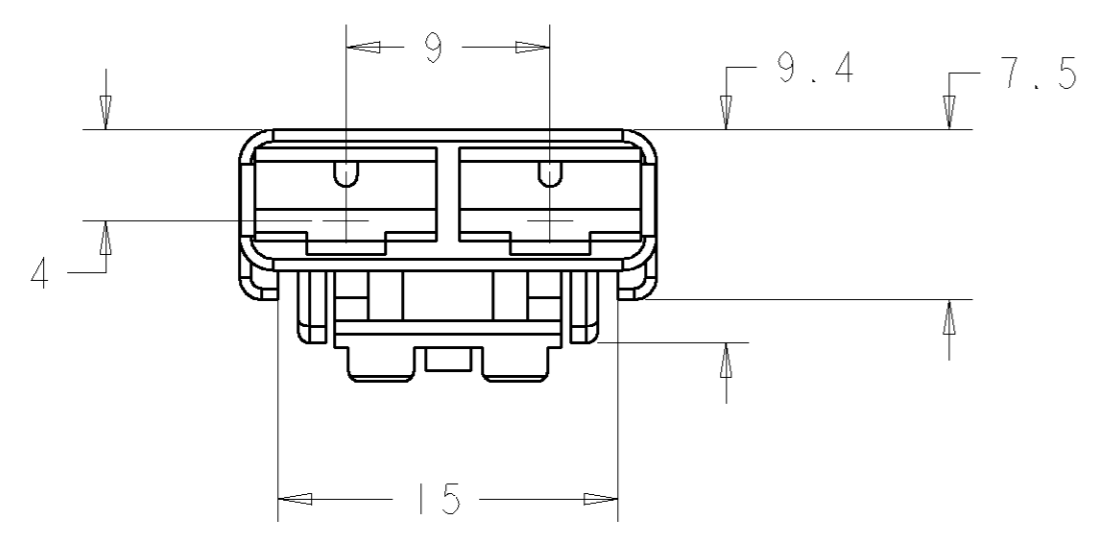

THIS DRAWING IS UNPUBLISHED. RELEASED FOR PUBLICATION 20
© COPYRIGHT BY ALL RIGHTS RESERVED.

LOC	DIST	REVISIONS			
P	LTR	DESCRIPTION	DATE	DWN	APVD
E	B	E1	REVISIED PER ECO-11-005150	27APR11	RK HMR

NOTES:

1. THIS HOUSING ACCOMODATES TWO FASTIN-FASTON RECEPTACLES **TE CONNECTIVITY** PART NO 42100. FORD PART NO SL 100.65
2. THIS HOUSING MATES WITH FUEL PUMP IN-MOULDED TAB HEADER ASSEMBLY - FORD PART NO FIDU-9350-AA
3. DENOTES CONTROL DIMENSION FOR SPC PURPOSES

YELLOW	HOSTAFORM CI3031 XF	346027-2
BLACK	HOSTAFORM C9021	346027-1
COLOUR	MATERIAL	PART NO

DIMENSIONS: mm 	TOLERANCES UNLESS OTHERWISE SPECIFIED: 0 PLC ± 1 PLC ±0.5 2 PLC ±0.5 3 PLC ±0.5 4 PLC ± ANGLES ±2 FINISH	DWN M. GREENER 06AUG2004		
		CHK M. HARRIS 06AUG2004		NAME 2 WAY RECEPTACLE HOUSING FASTIN FASTON
MATERIAL SEE TABLE	FINISH	APVD B. BAKER 06AUG2004	SIZE A2	
		PRODUCT SPEC	CAGE CODE 00779	
CUSTOMER DRAWING		APPLICATION SPEC	DRAWING NO 346027	
		WEIGHT	RESTRICTED TO	
		SCALE 3:1	SHEET 1 OF 1	
		REV E1