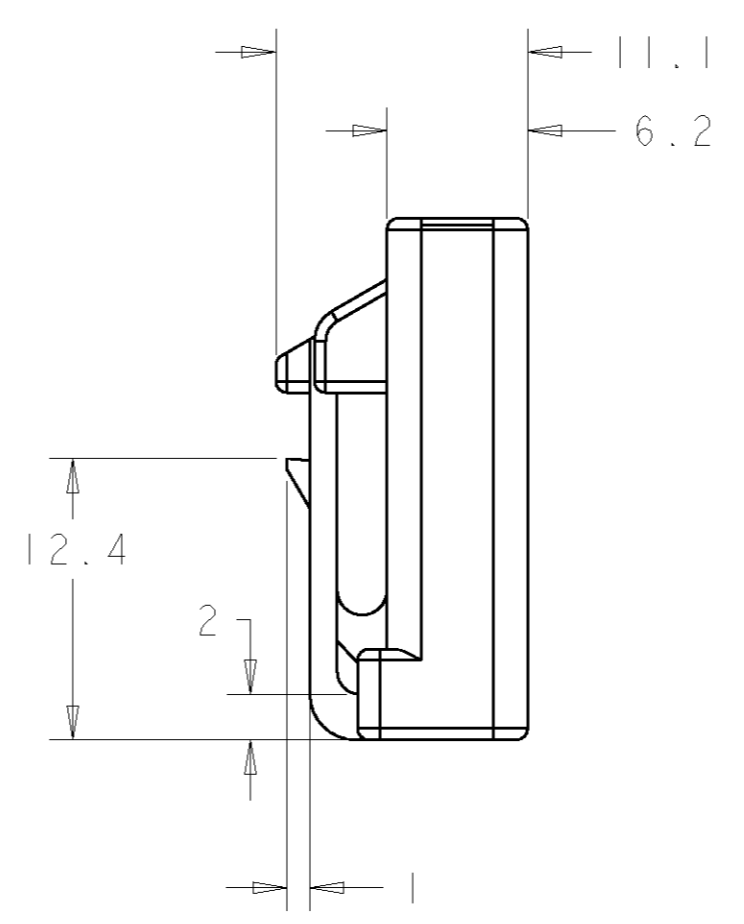

THIS DRAWING IS UNPUBLISHED. RELEASED FOR PUBLICATION 20
© COPYRIGHT BY ALL RIGHTS RESERVED.

LOC	DIST	REVISIONS			
P	LTR	DESCRIPTION	DATE	DWN	APVD
E	B	E1	REVISIED PER ECO-11-005150	27APR11	RK HMR

NOTES:

1. THIS HOUSING ACCOMODATES TWO FASTIN-FASTON RECEPTACLES **TE CONNECTIVITY** PART NO 42100. FORD PART NO SL 100.65
2. THIS HOUSING MATES WITH FUEL PUMP IN-MOULDED TAB HEADER ASSEMBLY - FORD PART NO FIDU-9350-AA
3. DENOTES CONTROL DIMENSION FOR SPC PURPOSES

YELLOW	HOSTAFORM CI3031 XF	346027-2
BLACK	HOSTAFORM C9021	346027-1
COLOUR	MATERIAL	PART NO

DIMENSIONS: mm 	TOLERANCES UNLESS OTHERWISE SPECIFIED: 0 PLC ± 1 PLC ±0.5 2 PLC ±0.5 3 PLC ±0.5 4 PLC ± ANGLES ±2 FINISH	DWN M. GREENER 06AUG2004		
		CHK M. HARRIS 06AUG2004		NAME 2 WAY RECEPTACLE HOUSING FASTIN FASTON
MATERIAL SEE TABLE	FINISH	APVD B. BAKER 06AUG2004	SIZE A2	
		PRODUCT SPEC	CAGE CODE 00779	
CUSTOMER DRAWING		APPLICATION SPEC	DRAWING NO 346027	
		WEIGHT	RESTRICTED TO	
		SCALE 3:1	SHEET 1 OF 1	
		REV E1