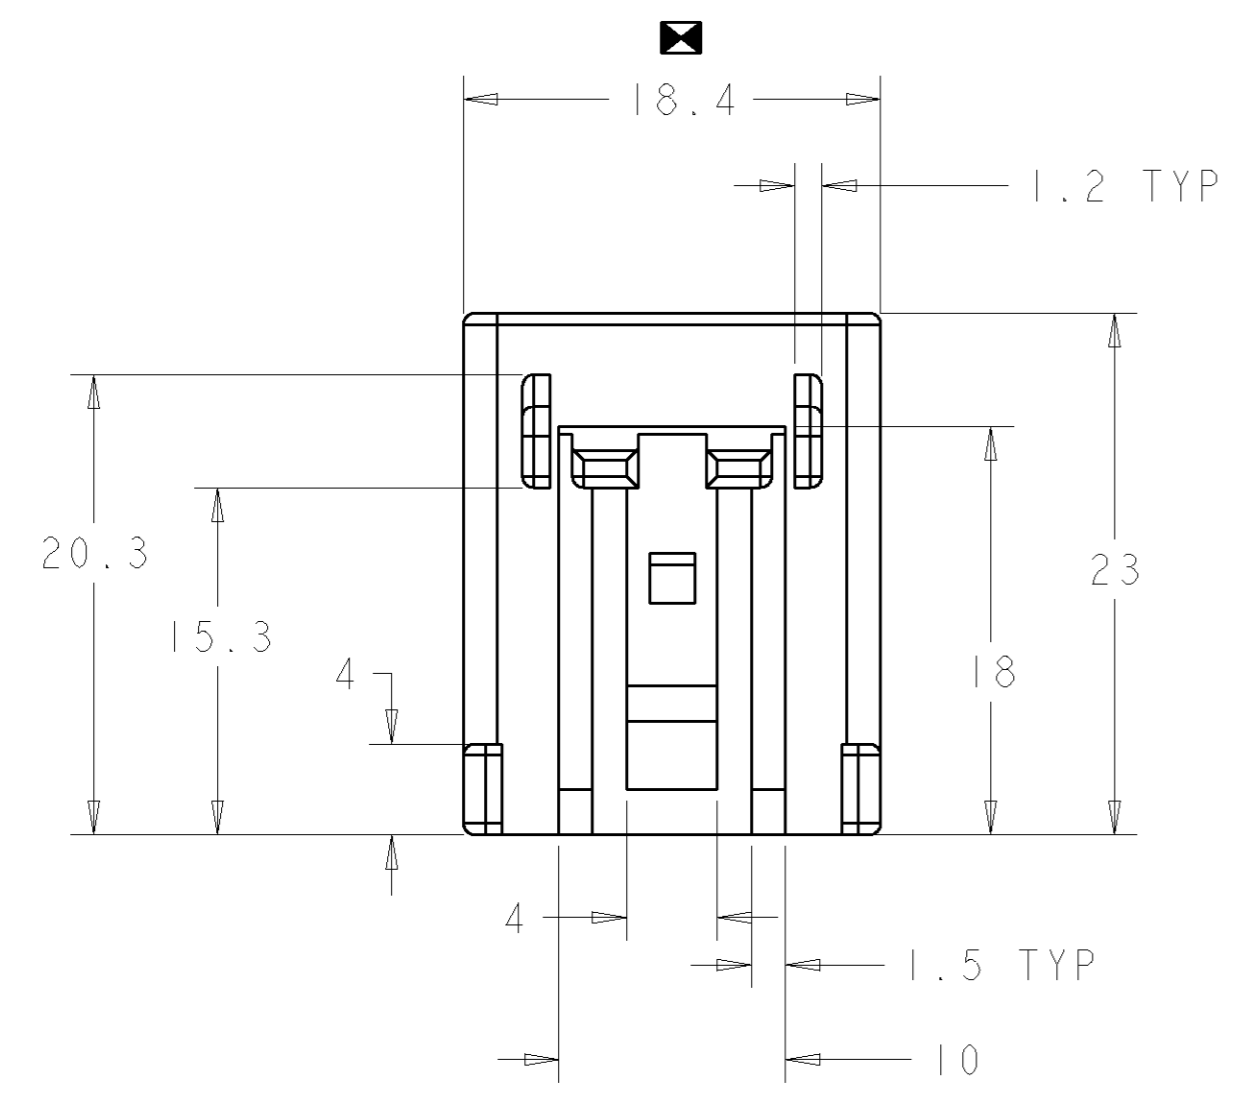

THIS DRAWING IS UNPUBLISHED. RELEASED FOR PUBLICATION 20
© COPYRIGHT BY ALL RIGHTS RESERVED.

LOC	DIST	REVISIONS			
P	LTR	DESCRIPTION	DATE	DWN	APVD
E	B	E1	REVISIED PER ECO-11-005150	27APR11	RK HMR

NOTES:

1. THIS HOUSING ACCOMODATES TWO FASTIN-FASTON RECEPTACLES **TE CONNECTIVITY** PART NO 42100. FORD PART NO SL 100.65
2. THIS HOUSING MATES WITH FUEL PUMP IN-MOULDED TAB HEADER ASSEMBLY - FORD PART NO FIDU-9350-AA
3. DENOTES CONTROL DIMENSION FOR SPC PURPOSES

YELLOW	HOSTAFORM CI3031 XF	346027-2
BLACK	HOSTAFORM C9021	346027-1
COLOUR	MATERIAL	PART NO

DIMENSIONS: mm 	TOLERANCES UNLESS OTHERWISE SPECIFIED: 0 PLC ± 1 PLC ±0.5 2 PLC ±0.5 3 PLC ±0.5 4 PLC ± ANGLES ±2 FINISH	DWN M. GREENER 06AUG2004		
		CHK M. HARRIS 06AUG2004		NAME 2 WAY RECEPTACLE HOUSING FASTIN FASTON
MATERIAL SEE TABLE	FINISH	APVD B. BAKER 06AUG2004	SIZE A2	
		PRODUCT SPEC	CAGE CODE 00779	
CUSTOMER DRAWING		APPLICATION SPEC	DRAWING NO 346027	
		WEIGHT	RESTRICTED TO	
		SCALE 3:1	SHEET 1 OF 1	
		REV E1