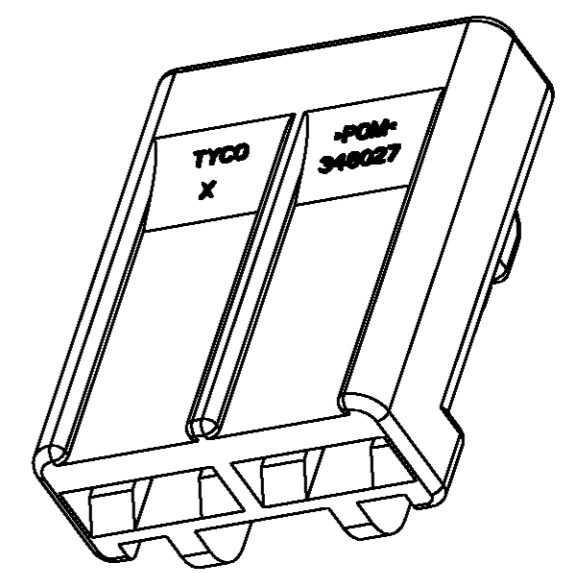

THIS DRAWING IS UNPUBLISHED. RELEASED FOR PUBLICATION 20
© COPYRIGHT BY ALL RIGHTS RESERVED.

LOC	DIST	REVISIONS			
P	LTR	DESCRIPTION	DATE	DWN	APVD
E	B	E1	REVISIED PER ECO-11-005150	27APR11	RK HMR

NOTES:

1. THIS HOUSING ACCOMODATES TWO FASTIN-FASTON RECEPTACLES **TE CONNECTIVITY** PART NO 42100. FORD PART NO SL 100.65
2. THIS HOUSING MATES WITH FUEL PUMP IN-MOULDED TAB HEADER ASSEMBLY - FORD PART NO FIDU-9350-AA
3. DENOTES CONTROL DIMENSION FOR SPC PURPOSES

YELLOW	HOSTAFORM CI3031 XF	346027-2
BLACK	HOSTAFORM C9021	346027-1
COLOUR	MATERIAL	PART NO

DIMENSIONS: mm 	TOLERANCES UNLESS OTHERWISE SPECIFIED: 0 PLC ± 1 PLC ±0.5 2 PLC ±0.5 3 PLC ±0.5 4 PLC ± ANGLES ±2 FINISH	DWN M. GREENER 06AUG2004		
		CHK M. HARRIS 06AUG2004		NAME 2 WAY RECEPTACLE HOUSING FASTIN FASTON
MATERIAL SEE TABLE	FINISH	APVD B. BAKER 06AUG2004	SIZE A2	
		PRODUCT SPEC	CAGE CODE 00779	
CUSTOMER DRAWING		APPLICATION SPEC	DRAWING NO 346027	
		WEIGHT	RESTRICTED TO	
		SCALE 3:1	SHEET 1 OF 1	
		REV E1