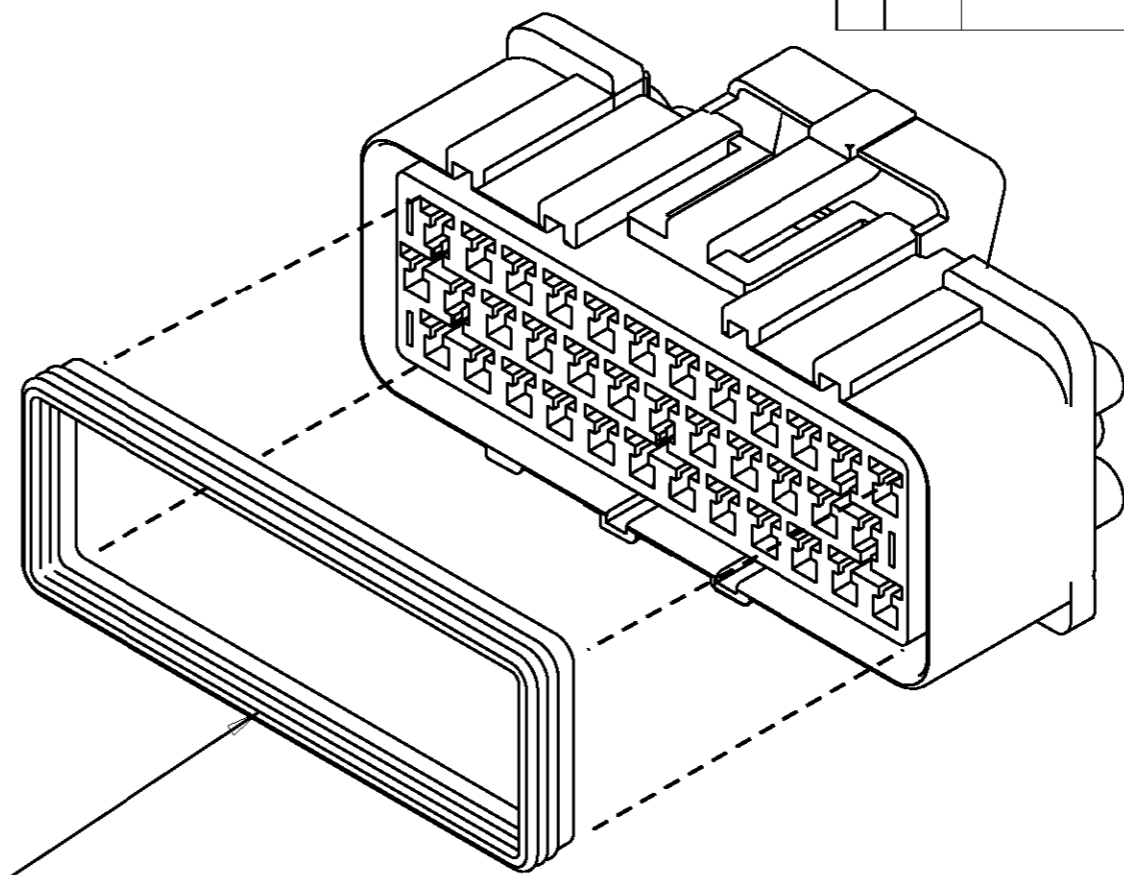

SECTION Z-Z

ITEM NO	MATERIAL	DESCRIPTION	QTY.	PART NO	ASSY PART NUMBER
2	SILICONE	PERIPHERAL SEAL	1	347597-1	346245-5
1	PA 6.6, RED	36 WAY REC. HSG.	1	346667-5	

THIS DRAWING IS A CONTROLLED DOCUMENT FOR TYCO ELECTRONICS CORPORATION IT IS SUBJECT TO CHANGE AND THE CONTROLLING ENGINEERING ORGANIZATION SHOULD BE CONTACTED FOR THE LATEST REVISION.		DWN 05DEC2000 D.R. TERRY CHK 05DEC2000 R. BAKER APVD 05DEC2000 R. BAKER	AMP Tyco Electronics UK Ltd, Stanmore, Middlesex, HA7 4RS.
DIMENSIONS: mm 	TOLERANCES UNLESS OTHERWISE SPECIFIED: LINEAR ±0.5 0-PLC ±0.1 1-PLC ±0.1 2-PLC ±0.05 3-PLC ±0.1 4-PLC ±0.1 ANGLES ±0.5 FINISH -	NAME 36 WAY RECEPTACLE HOUSING ASSY. FOR ECONOSEAL 3 (WIRE TO BOARD)	SIZE A2 CAGE CODE 00779 DRAWING NO. 346245 RESTRICTED TO -
MATERIAL SEE LIST		APPLICATION SPEC - WEIGHT - CUSTOMER DRAWING	SCALE 2:1 SHEET OF 1 REV B