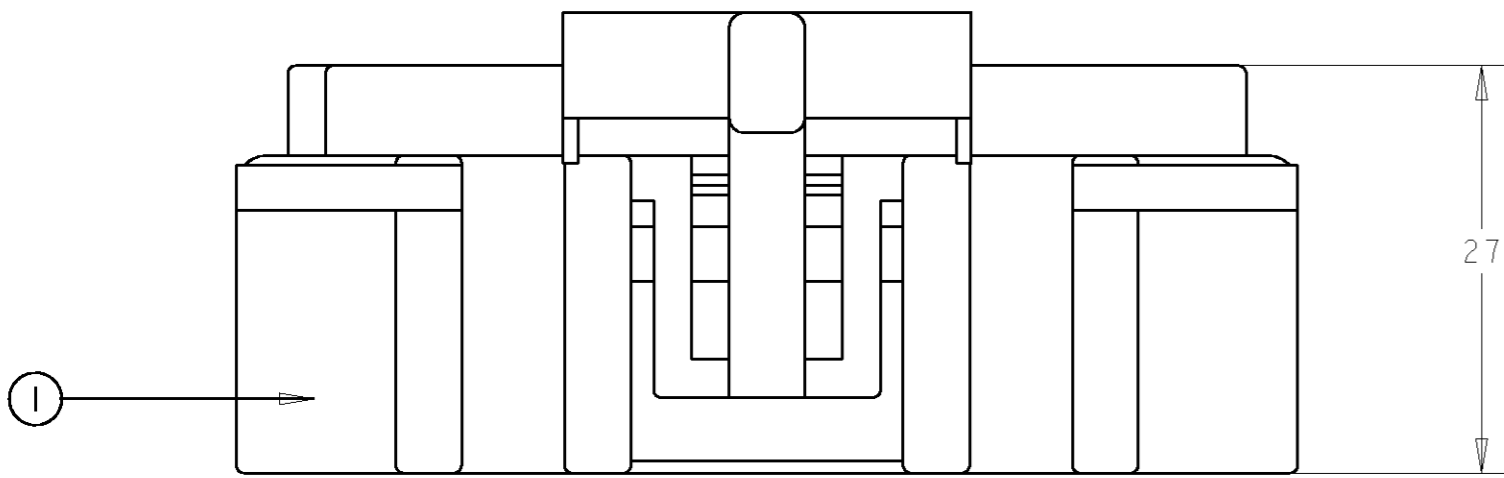

SECTION Z-Z

ITEM NO	MATERIAL	DESCRIPTION	QTY.	PART NO	ASSY PART NUMBER
2	SILICONE	PERIPHERAL SEAL	1	347597-1	346245-5
1	PA 6.6, RED	36 WAY REC. HSG.	1	346667-5	

THIS DRAWING IS A CONTROLLED DOCUMENT FOR TYCO ELECTRONICS CORPORATION IT IS SUBJECT TO CHANGE AND THE CONTROLLING ENGINEERING ORGANIZATION SHOULD BE CONTACTED FOR THE LATEST REVISION.		DWN 05DEC2000 D.R. TERRY CHK 05DEC2000 R. BAKER APVD 05DEC2000 R. BAKER	AMP Tyco Electronics UK Ltd, Stanmore, Middlesex, HA7 4RS.
DIMENSIONS: mm 	TOLERANCES UNLESS OTHERWISE SPECIFIED: LINEAR ±0.5 0-PLC ±0.1 1-PLC ±0.1 2-PLC ±0.05 3-PLC ±0.1 4-PLC ±0.1 ANGLES ±0.5 FINISH -	NAME 36 WAY RECEPTACLE HOUSING ASSY. FOR ECONOSEAL 3 (WIRE TO BOARD)	SIZE A2 CAGE CODE 00779 DRAWING NO. 346245 RESTRICTED TO -
MATERIAL SEE LIST		APPLICATION SPEC - WEIGHT - CUSTOMER DRAWING	SCALE 2:1 SHEET OF 1 REV B