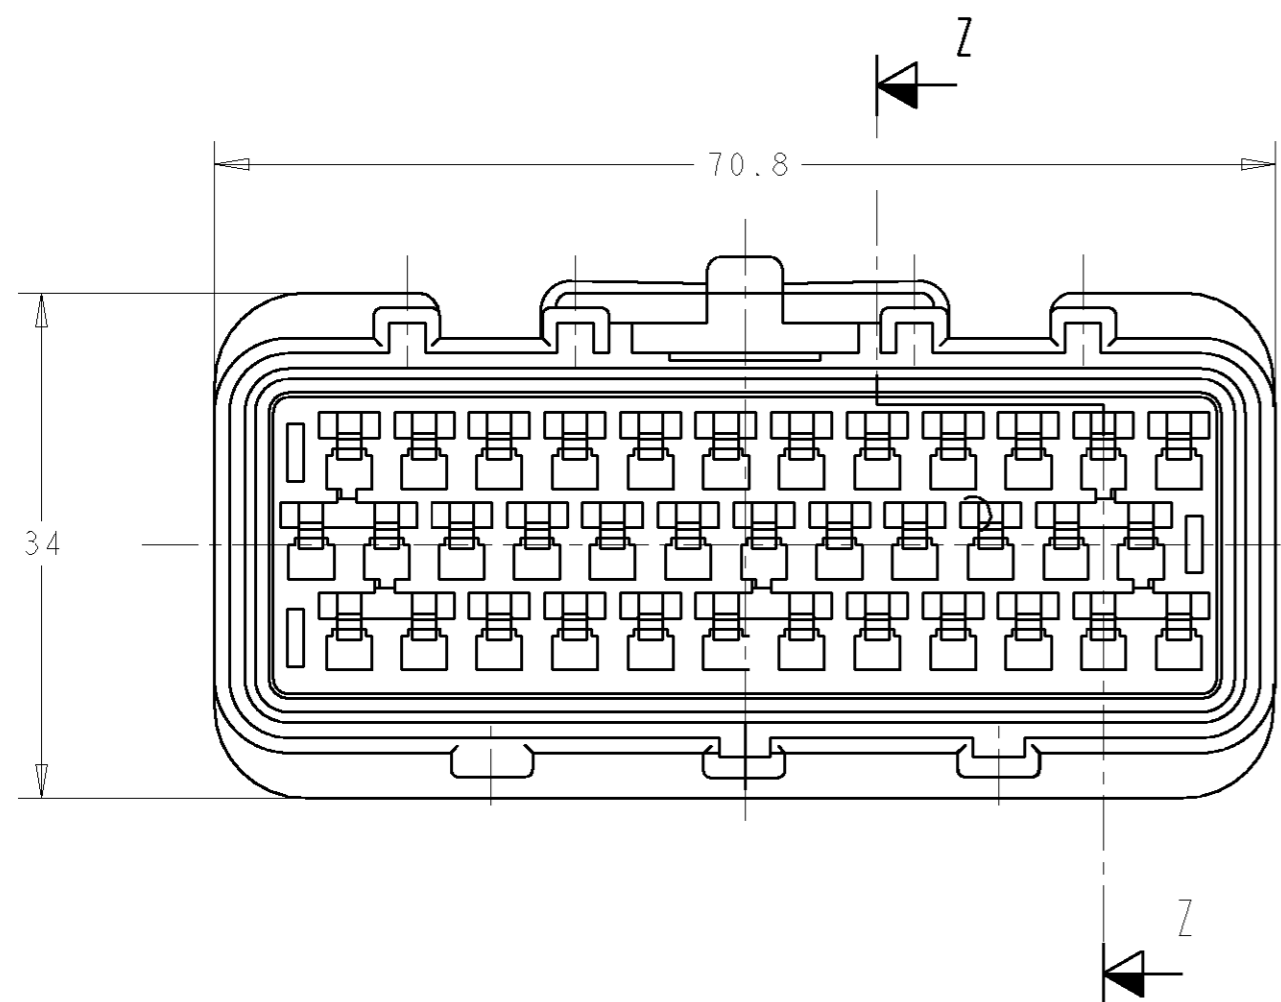

SECTION Z-Z

ITEM NO	MATERIAL	DESCRIPTION	QTY.	PART NO	ASSY PART NUMBER
2	SILICONE	PERIPHERAL SEAL	1	347597-1	346245-5
1	PA 6.6, RED	36 WAY REC. HSG.	1	346667-5	

THIS DRAWING IS A CONTROLLED DOCUMENT FOR TYCO ELECTRONICS CORPORATION IT IS SUBJECT TO CHANGE AND THE CONTROLLING ENGINEERING ORGANIZATION SHOULD BE CONTACTED FOR THE LATEST REVISION.		DWN 05DEC2000 D.R. TERRY CHK 05DEC2000 R. BAKER APVD 05DEC2000 R. BAKER	AMP Tyco Electronics UK Ltd, Stanmore, Middlesex, HA7 4RS.
DIMENSIONS: mm 	TOLERANCES UNLESS OTHERWISE SPECIFIED: LINEAR ±0.5 0-PLC ±0.1 1-PLC ±0.1 2-PLC ±0.05 3-PLC ±0.1 4-PLC ±0.1 ANGLES ±0.5 FINISH -	NAME 36 WAY RECEPTACLE HOUSING ASSY. FOR ECONOSEAL 3 (WIRE TO BOARD)	SIZE A2 CAGE CODE 00779 DRAWING NO. 346245 RESTRICTED TO -
MATERIAL SEE LIST		APPLICATION SPEC - WEIGHT - CUSTOMER DRAWING	SCALE 2:1 SHEET OF 1 REV B