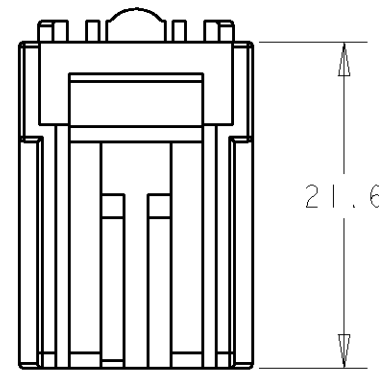

SECTION Y-Y

INHIBITIONS	
348793-1	348793-2
348793-4	348793-3
348793-5	

NOTES

- 348793-5 MATES WITH 348794-5
 348793-4 MATES WITH 348794-4
 348793-3 MATES WITH 348794-3
 348793-2 MATES WITH 348794-2
 348793-1 MATES WITH 348794-1
- RECEPTACLE FOR 0.5mm WIRE WITH INSULATION 1.6 TO 2.1mm :
- RECEPTACLES TO BE FITTED BEFORE PART IS MATED TO HOUSING
- 962941-2 SHORTING LINK MATERIAL STAINLESS STEEL WITH SELECTIVE GOLD PLATE

COMPONENT (2)	COMPONENT (1)	INS DIA	ASSY PT NO
962941-2	HSG PALE YELLOW PA66	1.8 - 2.1mm	348793-5
962941-2	HSG BRIGHT YELLOW PA66	1.6 - 1.8mm	348793-4
962941-2	HSG BRIGHT YELLOW PA66	1.8 - 2.1mm	348793-3
962941-2	HSG BLUE PA66	1.6 - 1.8mm	348793-2
962941-2	HSG PALE YELLOW PA66	1.6 - 1.8mm	348793-1

THIS DRAWING IS A CONTROLLED DOCUMENT FOR TYCO ELECTRONICS CORPORATION IT IS SUBJECT TO CHANGE AND THE CONTROLLING ENGINEERING ORGANIZATION SHOULD BE CONTACTED FOR THE LATEST REVISION.

DIMENSIONS: mm	TOLERANCES UNLESS OTHERWISE SPECIFIED: 0 PLC ±- 1 PLC ±0.5 2 PLC ±0.5 3 PLC ±0.5 4 PLC ±- ANGLES ±2	DWN P. GAULTON 8-10-94 CHK D. KUIPER-MOORE 8-2-96 APVD R. SIMMONS 8-9-96	tyco Electronics	Tyco Electronics UK Ltd, Stanmore, Middx, HA7 4RS.
MATERIAL SEE TABLE & NOTE 4	FINISH -	PRODUCT SPEC 108-3371	NAME 2 WAY SHORTING CONNECTOR RECEPTACLE HOUSING ASSEMBLY	
		APPLICATION SPEC -	SIZE A3	CAGE CODE 00779
		WEIGHT -	DRAWING NO C-348793	RESTRICTED TO -
			SCALE 2:1	SHEET 1 OF 1 REV C