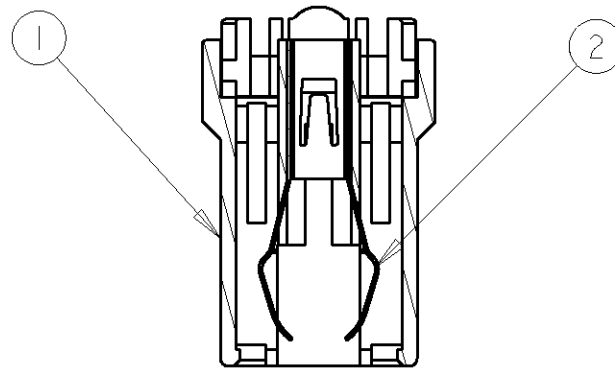

SECTION Y-Y

INHIBITIONS	
348793-1	348793-2
348793-4	348793-3
348793-5	

NOTES

- 348793-5 MATES WITH 348794-5
 348793-4 MATES WITH 348794-4
 348793-3 MATES WITH 348794-3
 348793-2 MATES WITH 348794-2
 348793-1 MATES WITH 348794-1
- RECEPTACLE FOR 0.5mm WIRE WITH INSULATION 1.6 TO 2.1mm :
- RECEPTACLES TO BE FITTED BEFORE PART IS MATED TO HOUSING
- 962941-2 SHORTING LINK MATERIAL STAINLESS STEEL WITH SELECTIVE GOLD PLATE

THIS DRAWING IS A CONTROLLED DOCUMENT FOR TYCO ELECTRONICS CORPORATION IT IS SUBJECT TO CHANGE AND THE CONTROLLING ENGINEERING ORGANIZATION SHOULD BE CONTACTED FOR THE LATEST REVISION.

DIMENSIONS: mm	TOLERANCES UNLESS OTHERWISE SPECIFIED: 0 PLC ±- 1 PLC ±0.5 2 PLC ±0.5 3 PLC ±0.5 4 PLC ±- ANGLES ±2	DWN P. GAULTON 8-10-94 CHK D. KUIPER-MOORE 8-2-96 APVD R. SIMMONS 8-9-96	tyco Electronics	Tyco Electronics UK Ltd, Stanmore, Middx, HA7 4RS.
MATERIAL SEE TABLE & NOTE 4	FINISH -	PRODUCT SPEC 108-3371	NAME 2 WAY SHORTING CONNECTOR RECEPTACLE HOUSING ASSEMBLY	
		APPLICATION SPEC -	SIZE A3	CAGE CODE 00779
		WEIGHT -	DRAWING NO C-348793	RESTRICTED TO -
			SCALE 2:1	SHEET 1 OF 1 REV C