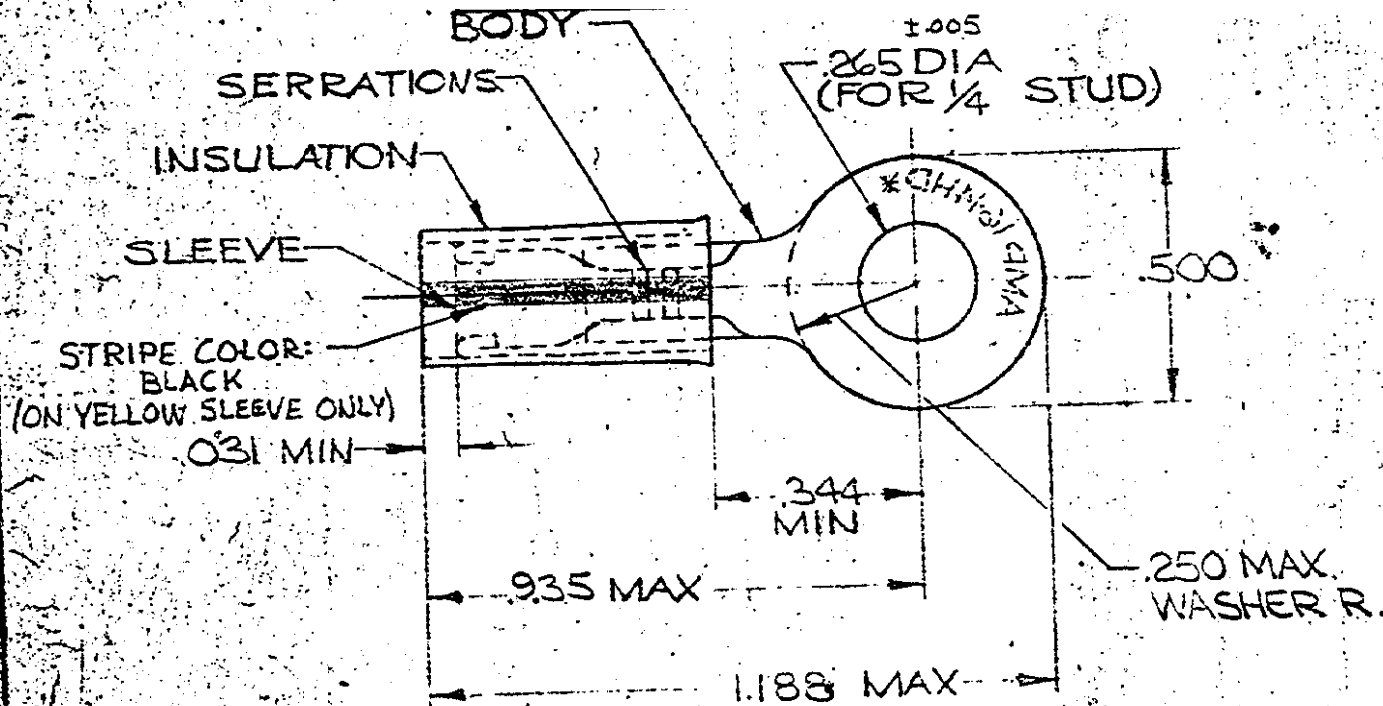

DRAWING MADE IN AMERICAN PROJECTION

LOC **G** PRINT DTG **14**

LTR	DESCRIPTION	DATE	DWN	APVD
H	REVISED PER ECO-14-015277	27FEB2015	NK	DR

FOR .150 TO .230 WIRE INSULATION DIA.
TONGUE MATERIAL THK. = .048 ±.002

QTY	DESCRIPTION	PART NO.	MATERIAL & FINISH
	WIRE TERMINAL	2-34974-2 OBSOLETE	BODY & SLEEVE: (SEE BELOW) INSULATION: NYLON COLOR: ORANGE
1	34974 ON TAPE	2-34974-1	BODY: COPPER (QQ-C-576) TIN PL (MIL-T-10727)
1	WIRE TERMINAL	34974	SLEEVE: COPPER (QQ-C-576) INSULATION: YELLOW NYLON
UNLESS OTHERWISE SPECIFIED DIMENSIONS ARE IN INCHES. TOLERANCES ON DECIMALS: ±.008 ANGLES: ± 5°			
MATERIAL		SEE TABLE	
CONTRACT NO.		—	
DR.		Wayne Millman 4-1-70	
CHK.		P. J. Gray 4-7-70	
APPD.		Swibel 4-7-70	
REL.		P. J. Gray 4-9-70	
DSGN APPD.			
OTHER APPD.			
NAME			WIRE TERMINAL P.I.D.G. RING TONGUE WIRE SIZE: 16-14(HD)
SIZE	CODE IDENT NO.	NUMBER	REV
A	00779	C-34974	H
SCALE NTS			SHEET OF 1