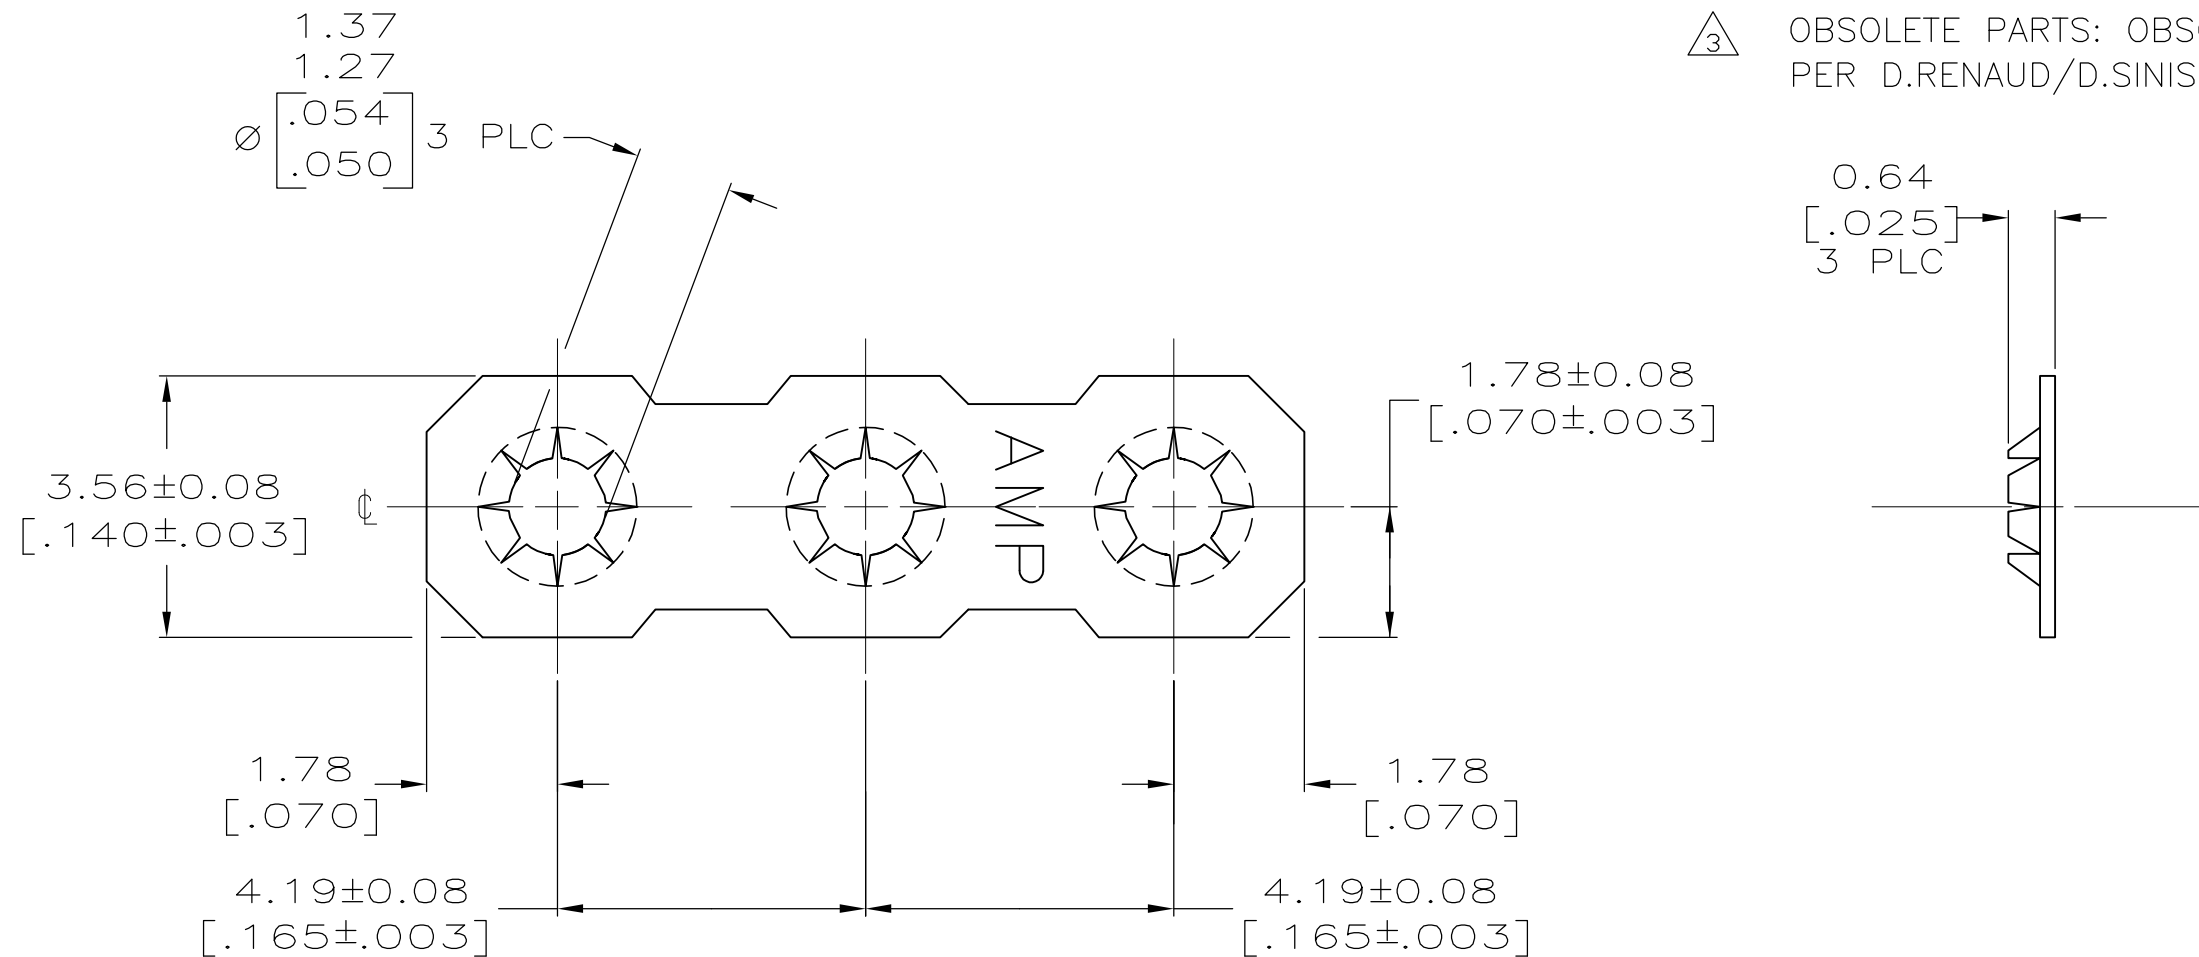

- ① 0.00076[.000030] MIN GOLD OVER
0.00127[.000050] MIN NICKEL.
- 2. DIMENSIONS IN BRACKETS ARE IN INCHES.
- ③ OBSOLETE PARTS: OBSOLETE CIS STREAMLINING
PER D.RENAUD/D.SINISI

③ OBSOLETE	GOLD ①	0.20[.008]	BRASS	350021-2
	PRE-TIN	0.20[.008]	BRASS	350021-1

	FINISH	MATERIAL	PART NO
DO NOT SCALE PRINT. UNLESS SPECIFIED DIMENSIONS IN mm [INCHES] TOLERANCES ON:			
2 PLC DEC ± 0.13[.005]			
3 PLC DEC ± -			
ANGLES ± -			
MATERIAL	SEE TABLE		
FINISH	SEE TABLE		
DR	3-21-95		
CHK	K. SALMON		
APPD	R. SWING		
APPD	3-21-95		
APPD	W. LONG		
APPD	3-21-95		
APPD	W. LONG		
PRODUCT SPEC	-		
APPLICATION SPEC	-		
WEIGHT	-		
NAME	AMP Incorporated Harrisburg, PA 17105-3608		
SIZE	CAGE CODE	DRAWING NO	
B	00779	C-350021	
SCALE	10:1	SHEET	1 OF 1