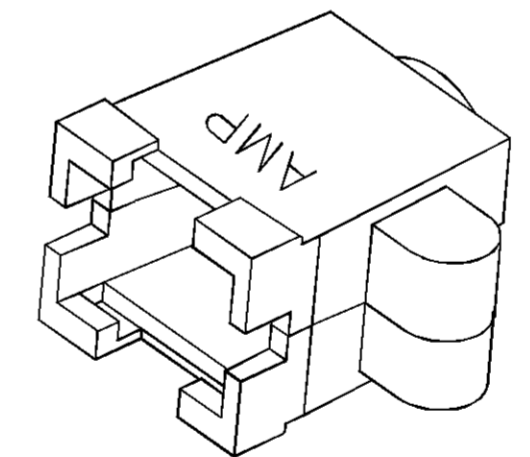

LOC		DIST		P		F		ZONE		LTR		REVISIONS		DATE	APPD
CM	52												REV & REDWN PER EC 0730-0072-94	6-9-93	K5

- REQUIRES A #6 PAN HEAD TYPE "B" SELF TAPPING PAN HEAD SCREW, 9.53 [.375] LONG.
- DIMENSIONS IN BRACKETS ARE IN INCHES.

3-DIMENSIONAL MODEL NTS

SECTION A-A
SCALE 10:1

METRIC

THIS DRAWING IS A CONTROLLED DOCUMENT FOR AMP INCORPORATED. IT IS SUBJECT TO CHANGE AND THE CONTROLLING ENGINEERING ORGANIZATION SHOULD BE CONTACTED FOR THE LATEST REVISION.

BLACK	1-350522-9
BRICK RED	350522-1
COLOR	PART NO

DO NOT SCALE PRINT. UNLESS SPECIFIED DIMENSIONS IN mm [INCHES] TOLERANCES ON : 2 PLC DEC ± 0.13 [.005] 3 PLC DEC ± - ANGLES ± -	DR 6-9-93 K. SALMON CHK 6-9-93 R. SWING	AMP Incorporated Harrisburg, PA 17105-3608	
MATERIAL NYLON	APPD - W. LONG		
FINISH COLOR, SEE TABLE	APPD - W. LONG PRODUCT SPEC -	SIZE C	CAGE CODE 00779
	APPLICATION SPEC -	DRAWING NO G=350522	
	WEIGHT -	SCALE 4:1	SHEET 1 OF 1