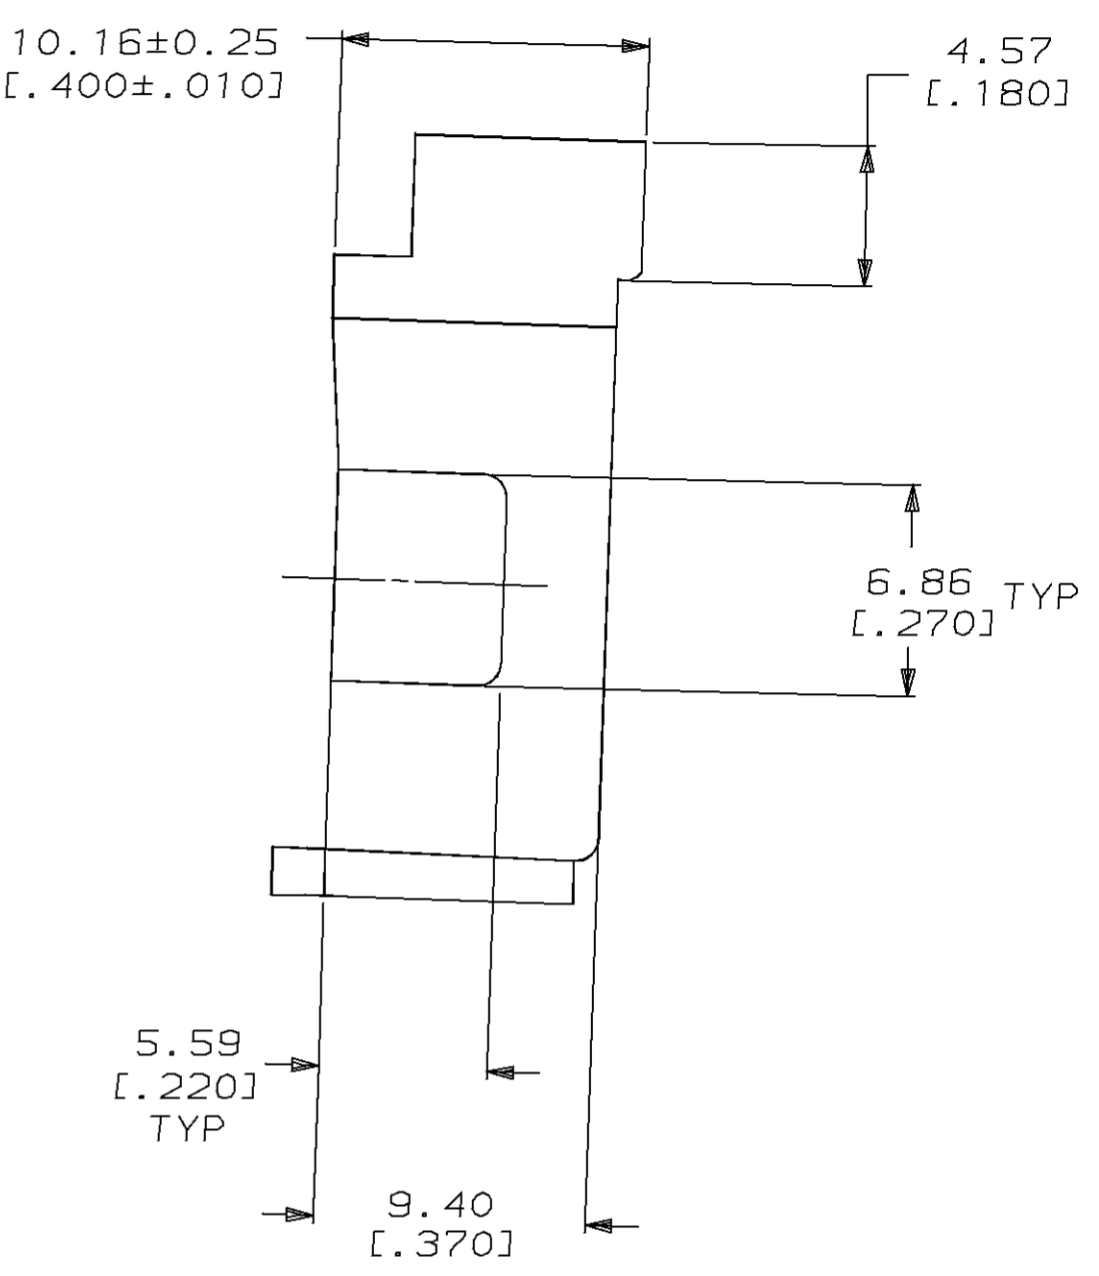

LOC		DIST		P		F		ZONE		LTR		REVISIONS		DATE	APPD
CM	52												REV & REDWN PER EC 0730-0072-94	6-9-93	K5

- REQUIRES A #6 PAN HEAD TYPE "B" SELF TAPPING PAN HEAD SCREW, 9.53 [.375] LONG.
- DIMENSIONS IN BRACKETS ARE IN INCHES.

3-DIMENSIONAL MODEL NTS

SECTION A-A
SCALE 10:1

METRIC

THIS DRAWING IS A CONTROLLED DOCUMENT FOR AMP INCORPORATED. IT IS SUBJECT TO CHANGE AND THE CONTROLLING ENGINEERING ORGANIZATION SHOULD BE CONTACTED FOR THE LATEST REVISION.

BLACK	1-350522-9
BRICK RED	350522-1
COLOR	PART NO

DO NOT SCALE PRINT. UNLESS SPECIFIED DIMENSIONS IN mm [INCHES] TOLERANCES ON : 2 PLC DEC ± 0.13 [.005] 3 PLC DEC ± - ANGLES ± -	DR 6-9-93 K. SALMON CHK 6-9-93 R. SWING	AMP Incorporated Harrisburg, PA 17105-3608	
MATERIAL NYLON	APPD - W. LONG		
FINISH COLOR, SEE TABLE	APPD - W. LONG PRODUCT SPEC -	SIZE C	CAGE CODE 00779
	APPLICATION SPEC -	DRAWING NO G=350522	
	WEIGHT -	SCALE 4:1	SHEET 1 OF 1