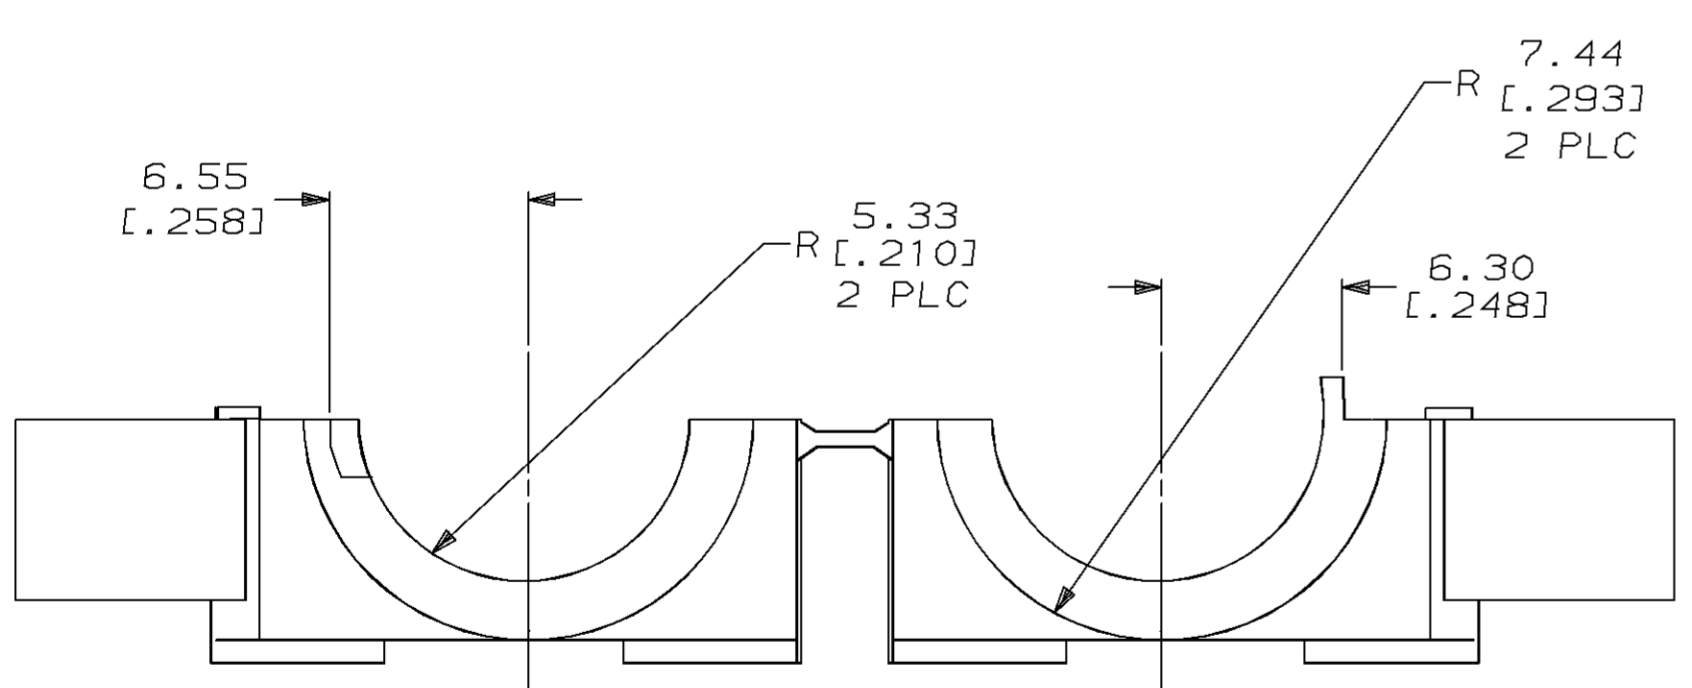

LOC		DIST		P		F		ZONE		LTR		REVISIONS		DATE	APPD
CM	52												REV & REDWN PER EC 0730-0072-94	6-9-93	K5

- REQUIRES A #6 PAN HEAD TYPE "B" SELF TAPPING PAN HEAD SCREW, 9.53 [.375] LONG.
- DIMENSIONS IN BRACKETS ARE IN INCHES.

3-DIMENSIONAL MODEL NTS

SECTION A-A
SCALE 10:1

METRIC

THIS DRAWING IS A CONTROLLED DOCUMENT FOR AMP INCORPORATED. IT IS SUBJECT TO CHANGE AND THE CONTROLLING ENGINEERING ORGANIZATION SHOULD BE CONTACTED FOR THE LATEST REVISION.

BLACK	1-350522-9
BRICK RED	350522-1
COLOR	PART NO

DO NOT SCALE PRINT. UNLESS SPECIFIED DIMENSIONS IN mm [INCHES] TOLERANCES ON : 2 PLC DEC ± 0.13 [.005] 3 PLC DEC ± - ANGLES ± -	DR 6-9-93 K. SALMON CHK 6-9-93 R. SWING	AMP Incorporated Harrisburg, PA 17105-3608	
MATERIAL NYLON	APPD - W. LONG		
FINISH COLOR, SEE TABLE	APPD - W. LONG PRODUCT SPEC -	SIZE C	CAGE CODE 00779
	APPLICATION SPEC -	DRAWING NO G=350522	
	WEIGHT -	SCALE 4:1	SHEET 1 OF 1