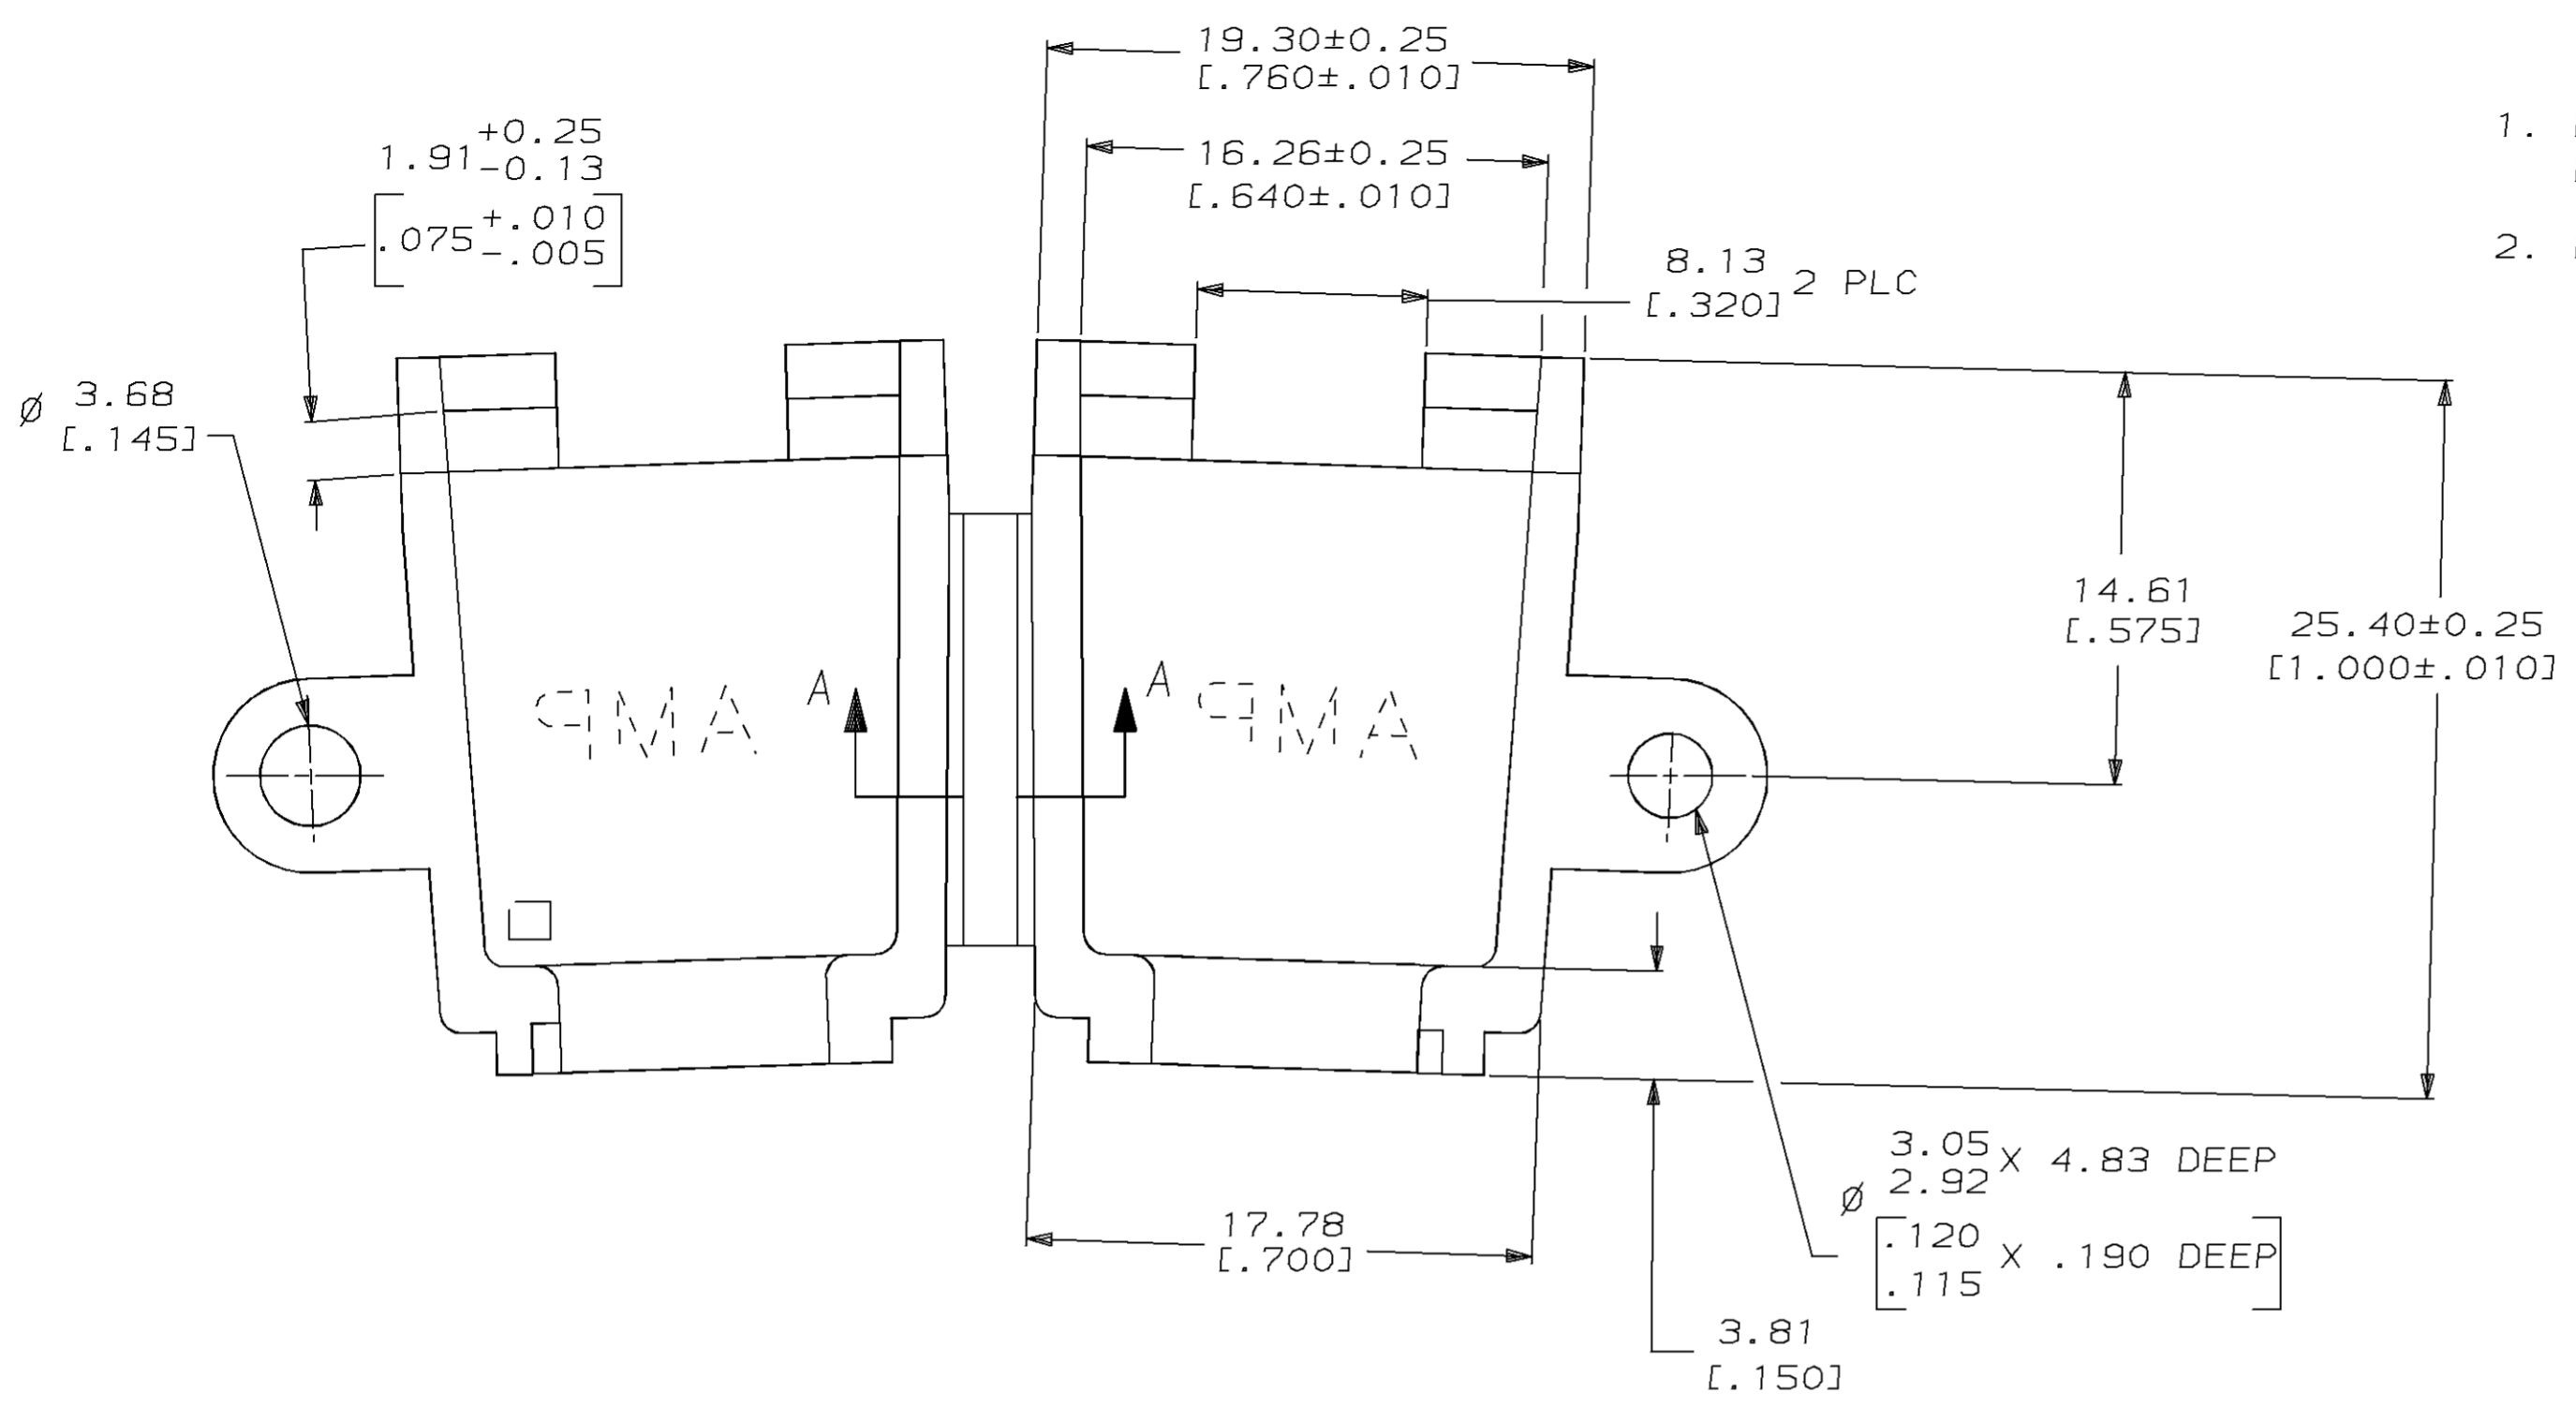

LOC		DIST		P		F		ZONE		LTR		REVISIONS		DATE	APPD
CM	52												REV & REDWN PER EC 0730-0072-94	6-9-93	K5

- REQUIRES A #6 PAN HEAD TYPE "B" SELF TAPPING PAN HEAD SCREW, 9.53 [.375] LONG.
- DIMENSIONS IN BRACKETS ARE IN INCHES.

3-DIMENSIONAL MODEL NTS

SECTION A-A
SCALE 10:1

METRIC

THIS DRAWING IS A CONTROLLED DOCUMENT FOR AMP INCORPORATED. IT IS SUBJECT TO CHANGE AND THE CONTROLLING ENGINEERING ORGANIZATION SHOULD BE CONTACTED FOR THE LATEST REVISION.

BLACK	1-350522-9
BRICK RED	350522-1
COLOR	PART NO

DO NOT SCALE PRINT. UNLESS SPECIFIED DIMENSIONS IN mm [INCHES] TOLERANCES ON : 2 PLC DEC ± 0.13 [.005] 3 PLC DEC ± - ANGLES ± -	DR 6-9-93 K. SALMON CHK 6-9-93 R. SWING	AMP Incorporated Harrisburg, PA 17105-3608	
MATERIAL NYLON	APPD - W. LONG		
FINISH COLOR, SEE TABLE	APPD - W. LONG PRODUCT SPEC -	SIZE C	CAGE CODE 00779
	APPLICATION SPEC -	DRAWING NO G=350522	
	WEIGHT -	SCALE 4:1	SHEET 1 OF 1