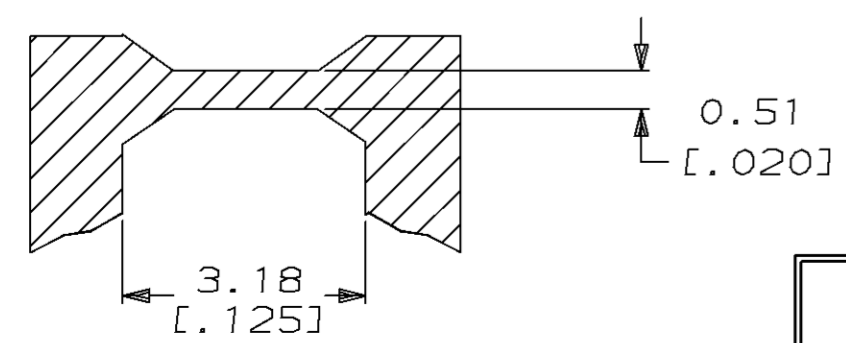

LOC		DIST		P		F		ZONE		LTR		REVISIONS		DATE	APPD
CM	52												REV & REDWN PER EC 0730-0072-94	6-9-93	K5

- REQUIRES A #6 PAN HEAD TYPE "B" SELF TAPPING PAN HEAD SCREW, 9.53 [.375] LONG.
- DIMENSIONS IN BRACKETS ARE IN INCHES.

3-DIMENSIONAL MODEL NTS

SECTION A-A
SCALE 10:1

METRIC

THIS DRAWING IS A CONTROLLED DOCUMENT FOR AMP INCORPORATED. IT IS SUBJECT TO CHANGE AND THE CONTROLLING ENGINEERING ORGANIZATION SHOULD BE CONTACTED FOR THE LATEST REVISION.

BLACK	1-350522-9
BRICK RED	350522-1
COLOR	PART NO

DO NOT SCALE PRINT. UNLESS SPECIFIED DIMENSIONS IN mm [INCHES] TOLERANCES ON : 2 PLC DEC ± 0.13 [.005] 3 PLC DEC ± - ANGLES ± -	DR 6-9-93 K. SALMON CHK 6-9-93 R. SWING	AMP Incorporated Harrisburg, PA 17105-3608	
MATERIAL NYLON	APPD - W. LONG		
FINISH COLOR, SEE TABLE	APPD - W. LONG PRODUCT SPEC -	SIZE C	CAGE CODE 00779
	APPLICATION SPEC -	DRAWING NO G=350522	
	WEIGHT -	SCALE 4:1	SHEET 1 OF 1