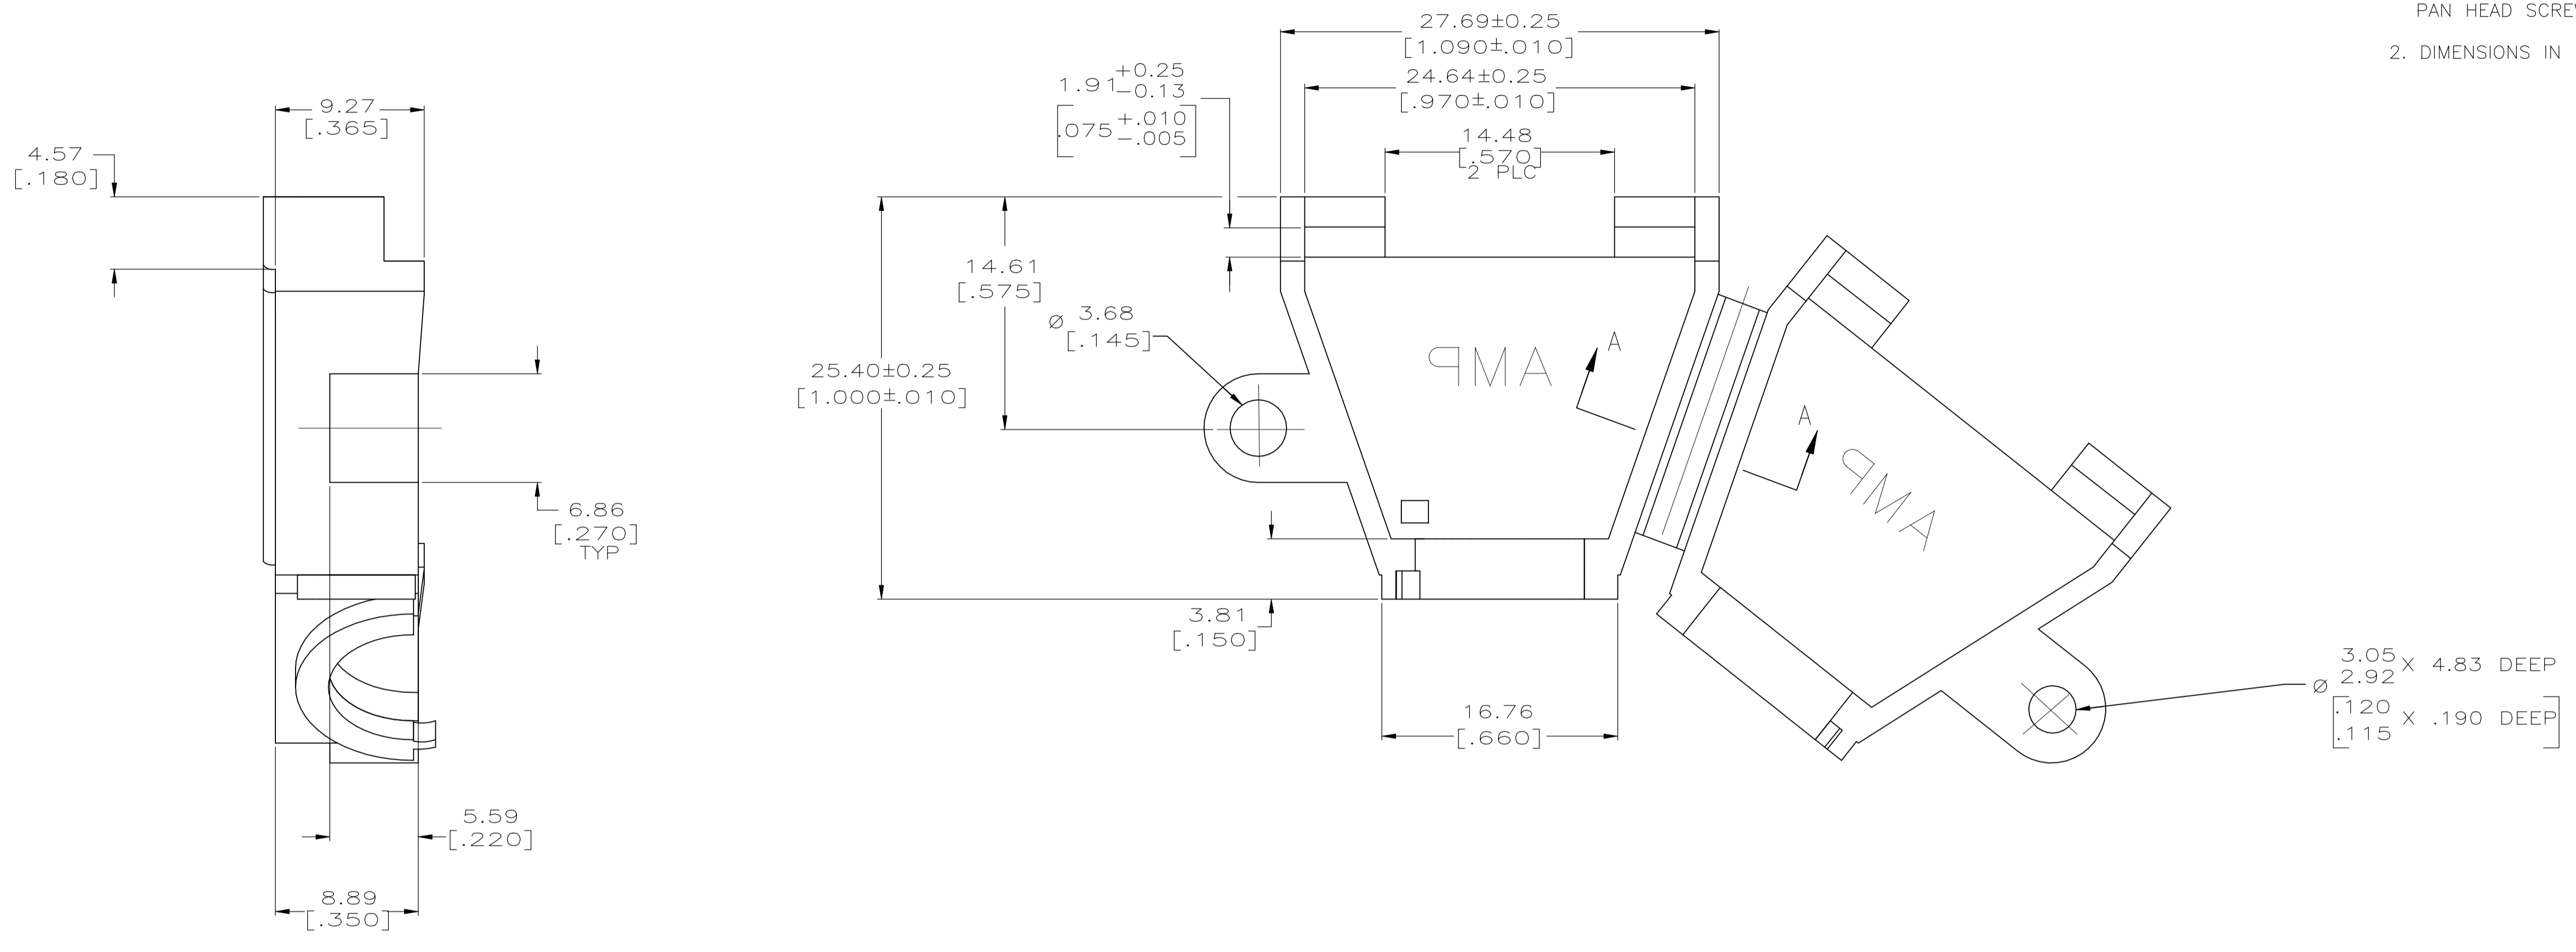

REVISIONS				
P	LTR	DESCRIPTION	DATE	APP'D
J		REV & REDRAWN PER EC 0730-0072-94	8-26-93	RS
J1		REVISED PER ECO-18-019631	17DEC2018	RS MZ

- REQUIRES A #6 PAN HEAD TYPE "B" SELF TAPPING PAN HEAD SCREW, 9.53 [.375] LONG.
- DIMENSIONS IN BRACKETS ARE IN INCHES.

SECTION A-A  
SCALE 10:1

3-DIMENSIONAL MODEL  
NTS

BLACK	1-350523-9
BRICK RED	350523-1
COLOR	PART NO

THIS DRAWING IS A CONTROLLED DOCUMENT.		DWN K. SALMON	8-26-93
DIMENSIONS: mm [INCHES]		DWG R. SWING	8-26-93
TOLERANCES UNLESS OTHERWISE SPECIFIED:		APVD W. LONG	NAME
0 PLC	± -	PRODUCT SPEC	
1 PLC	± -	APPLICATION SPEC	
2 PLC	± 0.13[.005]		
3 PLC	± -		
4 PLC	± -		
ANGLES	± -		
MATERIAL NYLON	FINISH COLOR, SEE TABLE	WEIGHT	
CUSTOMER DRAWING		SCALE	4:1
SIZE A1	CAGE CODE 00779	DRAWING NO C-350523	RESTRICTED TO
		SHEET	1 OF 1
		REV	J1

STRAIN RELIEF, HINGED,  
15 POSITION