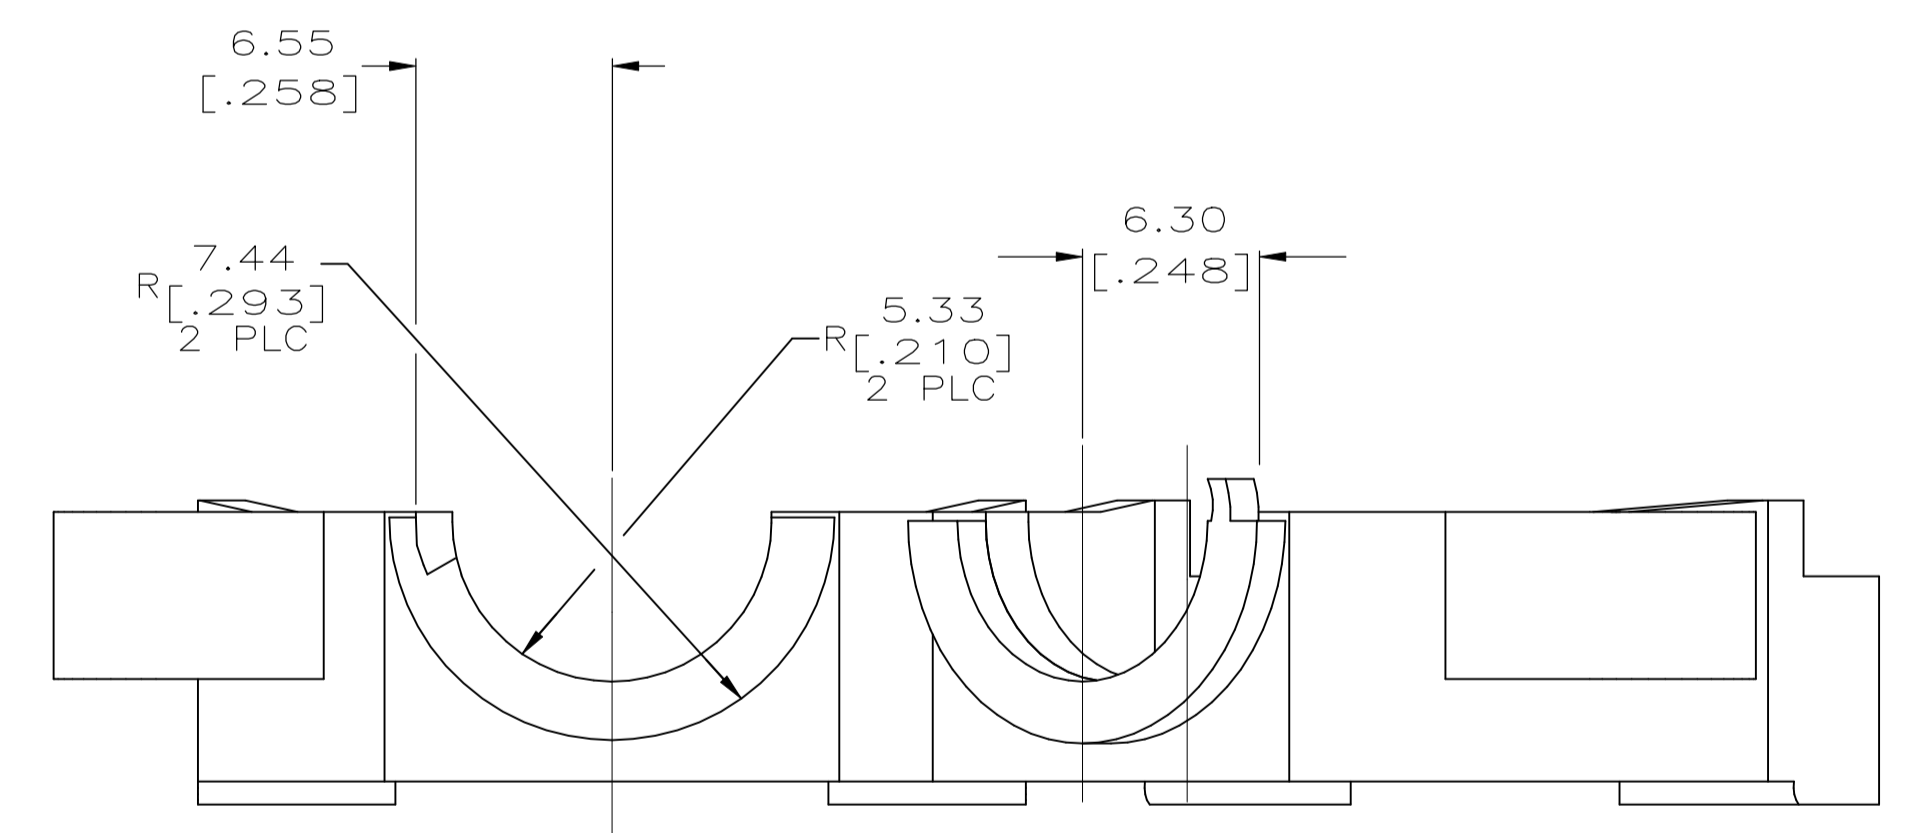

REVISIONS				
P	LTR	DESCRIPTION	DATE	APP'D
J		REV & REDRAWN PER EC 0730-0072-94	8-26-93	RS
J1		REVISED PER ECO-18-019631	17DEC2018	RS MZ

- REQUIRES A #6 PAN HEAD TYPE "B" SELF TAPPING PAN HEAD SCREW, 9.53 [.375] LONG.
- DIMENSIONS IN BRACKETS ARE IN INCHES.

SECTION A-A  
SCALE 10:1

3-DIMENSIONAL MODEL  
NTS

BLACK	1-350523-9
BRICK RED	350523-1
COLOR	PART NO

THIS DRAWING IS A CONTROLLED DOCUMENT.		DWN K. SALMON	8-26-93
DIMENSIONS: mm [INCHES]		DWG R. SWING	8-26-93
TOLERANCES UNLESS OTHERWISE SPECIFIED:		APVD W. LONG	NAME
0 PLC	± -	PRODUCT SPEC	
1 PLC	± -	APPLICATION SPEC	
2 PLC	± 0.13[.005]		
3 PLC	± -		
4 PLC	± -		
ANGLES	± -		
MATERIAL NYLON	FINISH COLOR, SEE TABLE	WEIGHT	
CUSTOMER DRAWING		SCALE	4:1
SIZE A1	CAGE CODE 00779	DRAWING NO C-350523	RESTRICTED TO
		SHEET	1 OF 1
		REV	J1