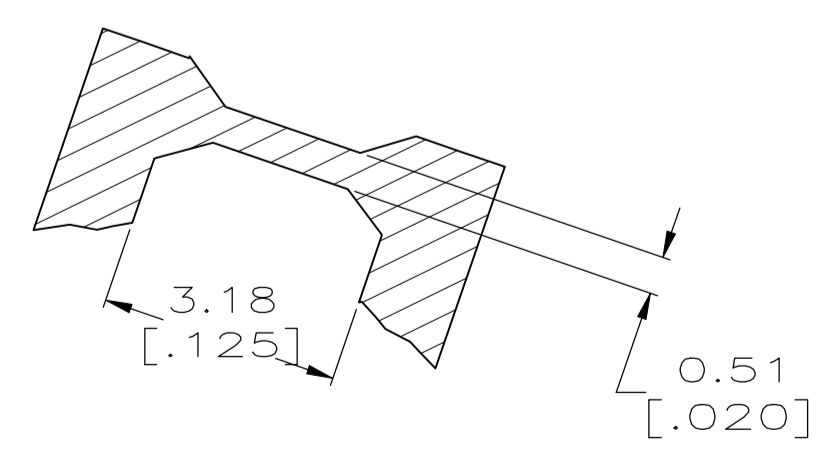

REVISIONS				
P	LTR	DESCRIPTION	DATE	APP'D
J		REV & REDRAWN PER EC 0730-0072-94	8-26-93	RS
J1		REVISED PER ECO-18-019631	17DEC2018	RS MZ

- REQUIRES A #6 PAN HEAD TYPE "B" SELF TAPPING PAN HEAD SCREW, 9.53 [.375] LONG.
- DIMENSIONS IN BRACKETS ARE IN INCHES.

SECTION A-A  
SCALE 10:1

3-DIMENSIONAL MODEL  
NTS

BLACK	1-350523-9
BRICK RED	350523-1
COLOR	PART NO

THIS DRAWING IS A CONTROLLED DOCUMENT.		DWN K. SALMON	8-26-93
DIMENSIONS: mm [INCHES]		DWG R. SWING	8-26-93
TOLERANCES UNLESS OTHERWISE SPECIFIED:		APVD W. LONG	NAME
0 PLC	± -	PRODUCT SPEC	
1 PLC	± -	APPLICATION SPEC	
2 PLC	± 0.13[.005]		
3 PLC	± -		
4 PLC	± -		
ANGLES	± -		
MATERIAL NYLON	FINISH COLOR, SEE TABLE	WEIGHT	
CUSTOMER DRAWING		SCALE	4:1
SIZE A1	CAGE CODE 00779	DRAWING NO C-350523	RESTRICTED TO
		SHEET	1 OF 1
		REV	J1