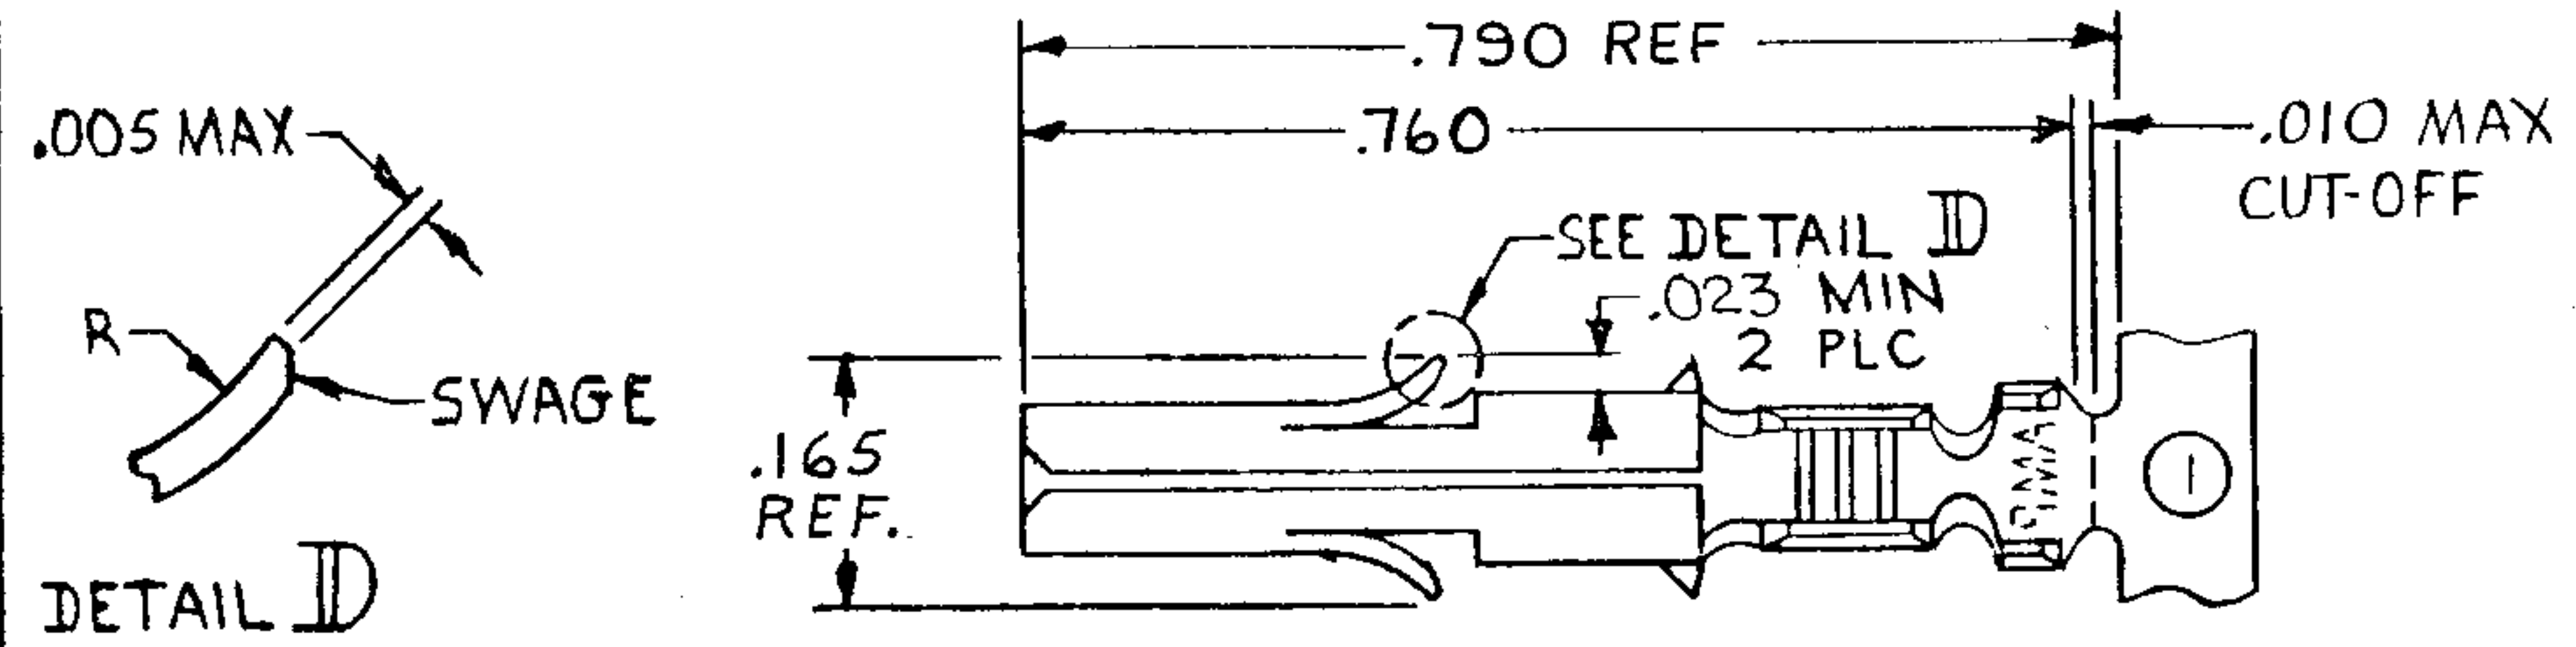

THIS DRAWING IS UNPUBLISHED. RELEASED FOR PUBLICATION

© COPYRIGHT

REVISIONS						
P	F	ZONE	LTR	DESCRIPTION	DATE	APPROVED
✓	✓		Y	REVISED PER ECR-12-013323	10AUG12	TM

- ① .000030 THICK GOLD OVER NICKEL ON INSIDE OF RECEPTACLE; REMAINDER OF CONTACT IS NICKEL PLATED.
- ② .000030 THICK GOLD OVER NICKEL ON INSIDE OF RECEPTACLE AND WIRE BARREL; REMAINDER OF CONTACT IS NICKEL PLATED.
- ③ INSULATION RANGE: .040-.100 DIA.

LOOSE PIECE (REF)	FINISH	MATERIAL	PART NO
350689-7	GOLD ①	.010 BRASS	350570-7
—		.010 PH. BRZ	350570-6
350689-3	PRE-TIN	.00 PH. BRZ	350570-3
350689-2	GOLD ②	.010 BRASS	350570-2
350689-1	PRE-TIN		350570-1