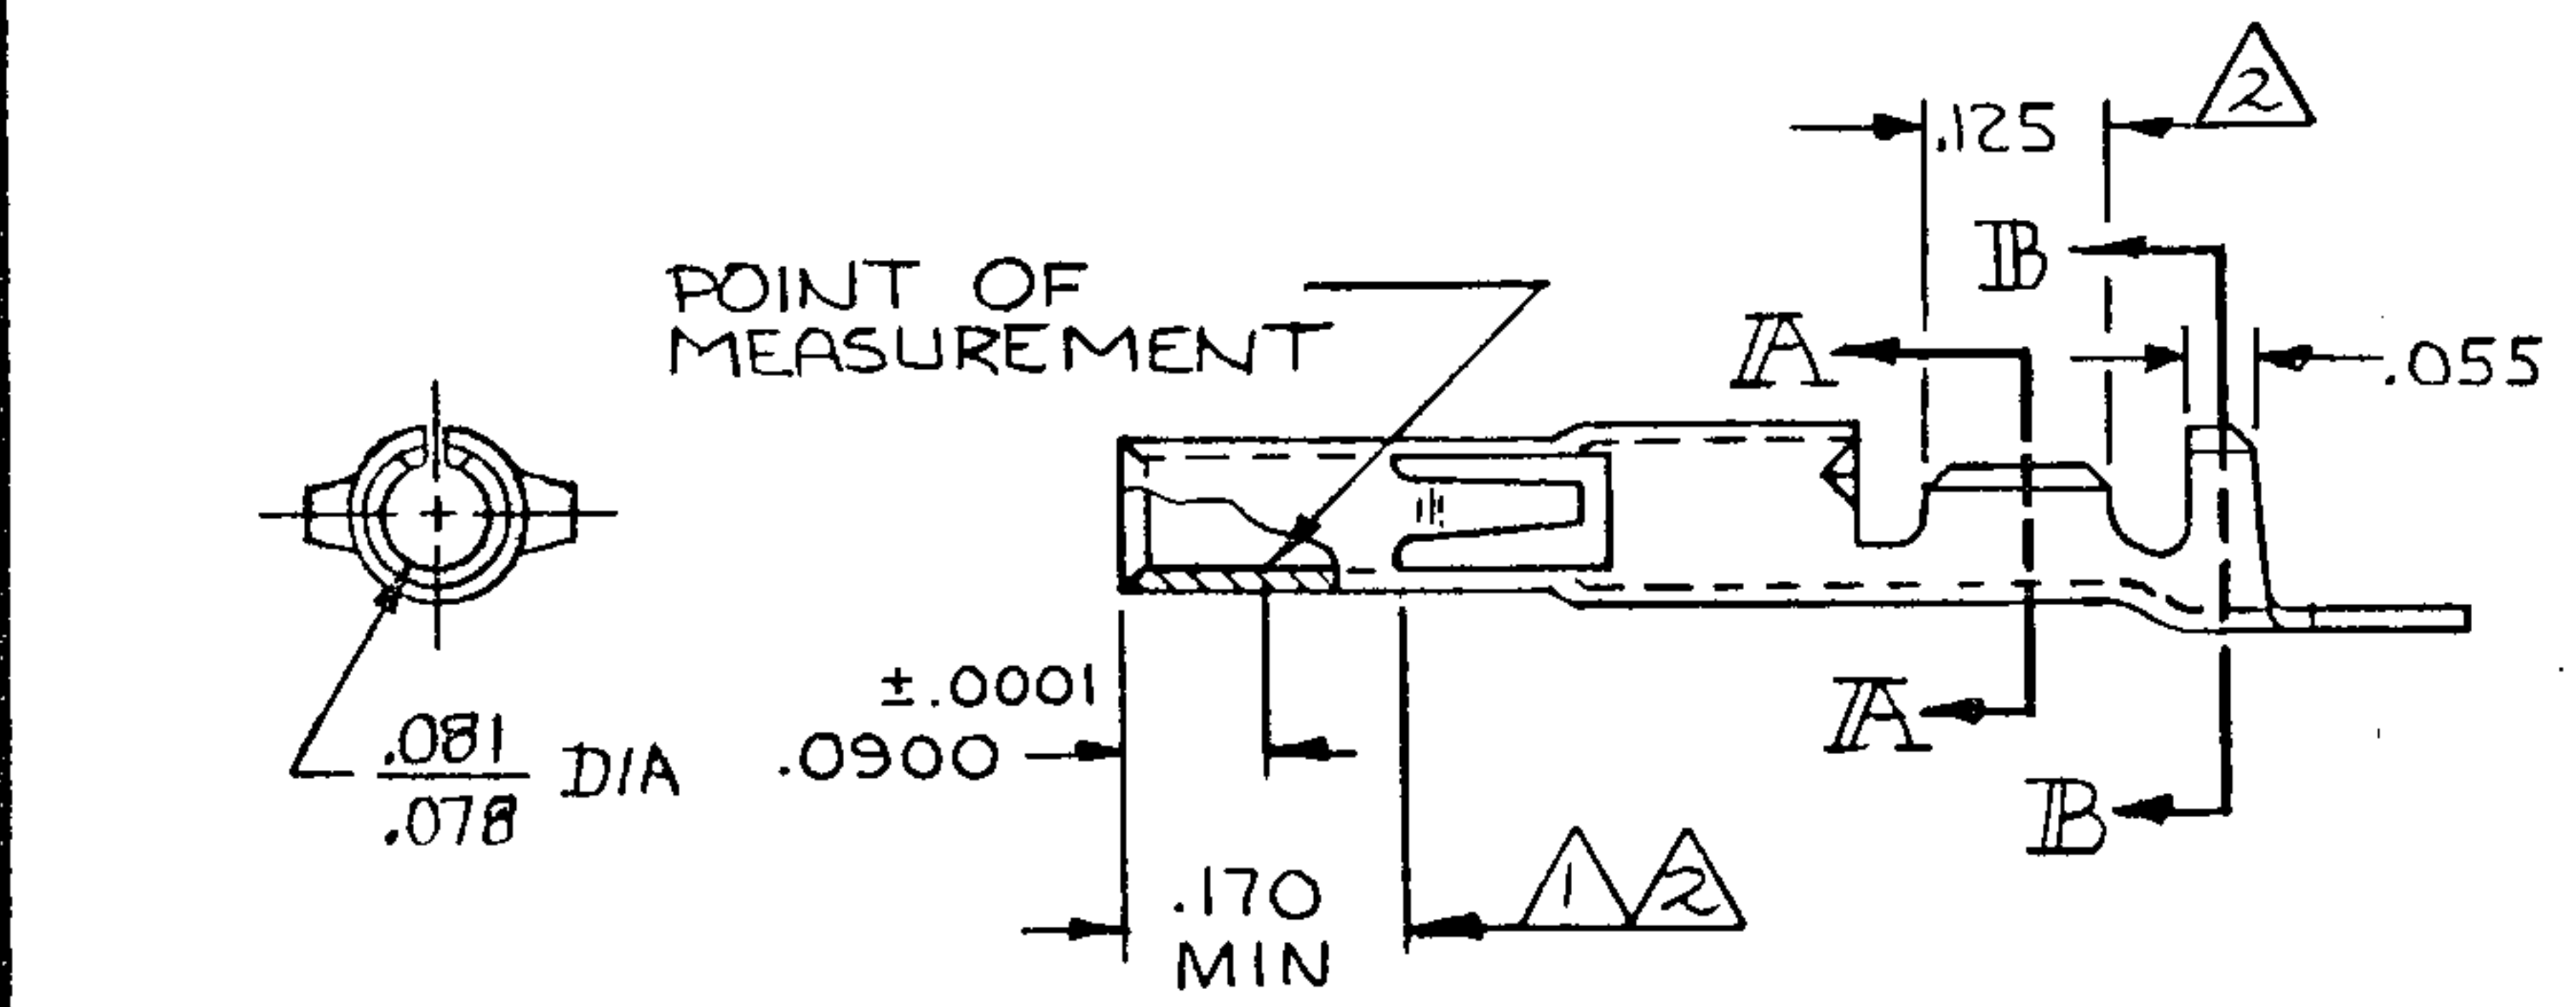

THIS DRAWING IS UNPUBLISHED. RELEASED FOR PUBLICATION

© COPYRIGHT

REVISIONS						
P	F	ZONE	LTR	DESCRIPTION	DATE	APPROVED
✓	✓		Y	REVISED PER ECR-12-013323	10AUG12	TM

- ① .000030 THICK GOLD OVER NICKEL ON INSIDE OF RECEPTACLE; REMAINDER OF CONTACT IS NICKEL PLATED.
- ② .000030 THICK GOLD OVER NICKEL ON INSIDE OF RECEPTACLE AND WIRE BARREL; REMAINDER OF CONTACT IS NICKEL PLATED.
- ③ INSULATION RANGE: .040-.100 DIA.

LOOSE PIECE (REF)	FINISH	MATERIAL	PART NO
350689-7	GOLD ①	.010 BRASS	350570-7
—		.010 PH. BRZ	350570-6
350689-3	PRE-TIN	.00 PH. BRZ	350570-3
350689-2	GOLD ②	.010 BRASS	350570-2
350689-1	PRE-TIN		350570-1