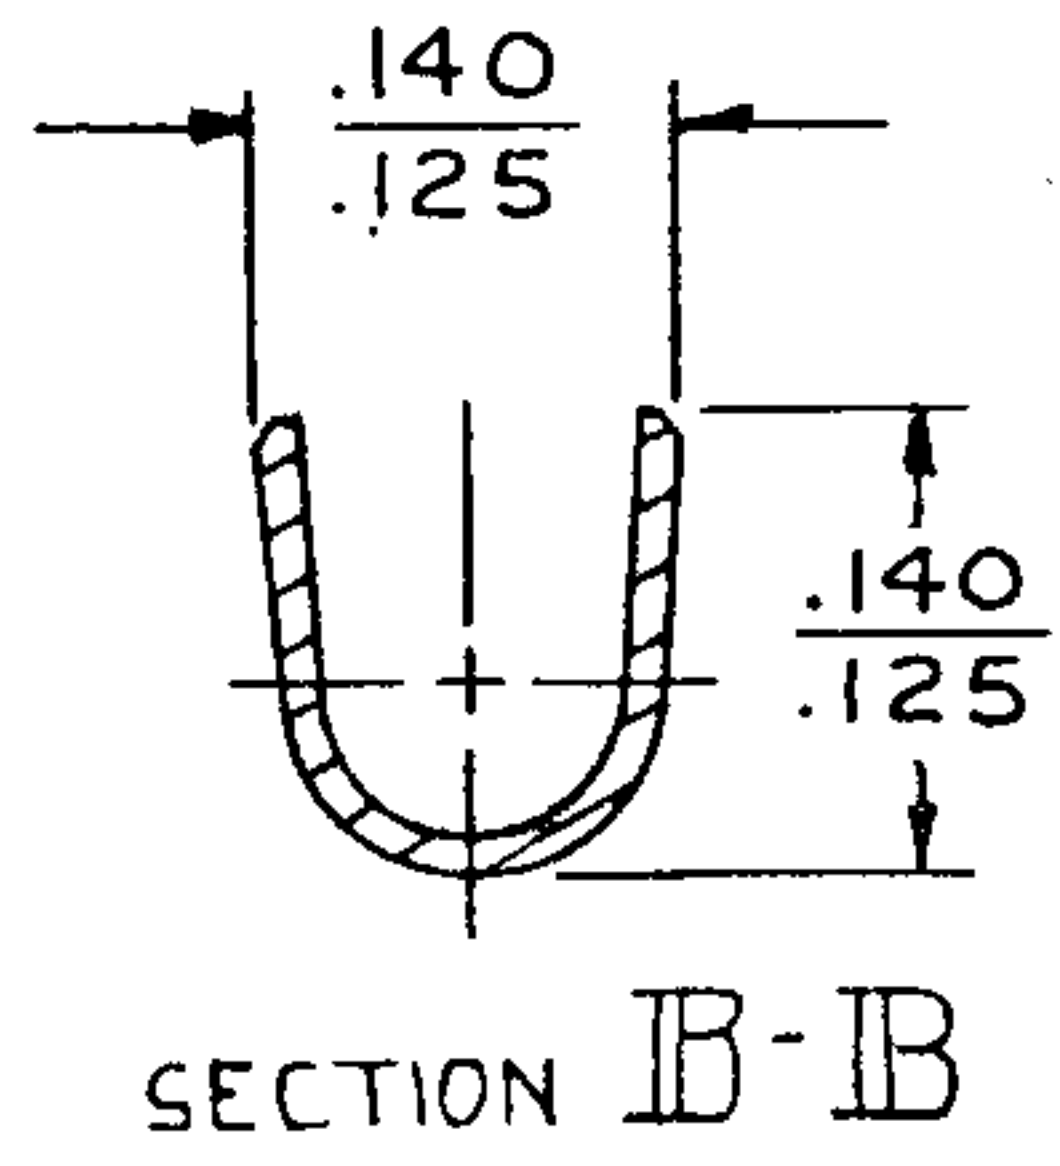

THIS DRAWING IS UNPUBLISHED. RELEASED FOR PUBLICATION

© COPYRIGHT

REVISIONS						
P	F	ZONE	LTR	DESCRIPTION	DATE	APPROVED
✓	✓		Y	REVISED PER ECR-12-013323	10AUG12	TM

- ① .000030 THICK GOLD OVER NICKEL ON INSIDE OF RECEPTACLE; REMAINDER OF CONTACT IS NICKEL PLATED.
- ② .000030 THICK GOLD OVER NICKEL ON INSIDE OF RECEPTACLE AND WIRE BARREL; REMAINDER OF CONTACT IS NICKEL PLATED.
- ③ INSULATION RANGE: .040-.100 DIA.

LOOSE PIECE (REF)	FINISH	MATERIAL	PART NO
350689-7	GOLD ①	.010 BRASS	350570-7
—		.010 PH. BRZ	350570-6
350689-3	PRE-TIN	.00 PH. BRZ	350570-3
350689-2	GOLD ②	.010 BRASS	350570-2
350689-1	PRE-TIN		350570-1

UNLESS OTHERWISE SPECIFIED DIMENSIONS ARE IN INCHES. TOLERANCES ON: DECIMALS ±.010 ANGLES ±	CONTRACT NO		STE TE Connectivity	
	DR M.FEHER 5-26-81			
	CHK J.S. Heide 6/9/81		NAME SOCKET, UNIVERSAL MATE-N-LOK	
	APPD R. P. Beck 6-10-81		SIZE B	FSCM NO 00779
WIRE RANGE 24-18 AWG	DSGN APPD	SCALE 4-1		SHEET #
INSULATION RANGE ③	OTHER APPD	CUSTOMER DRAWING		