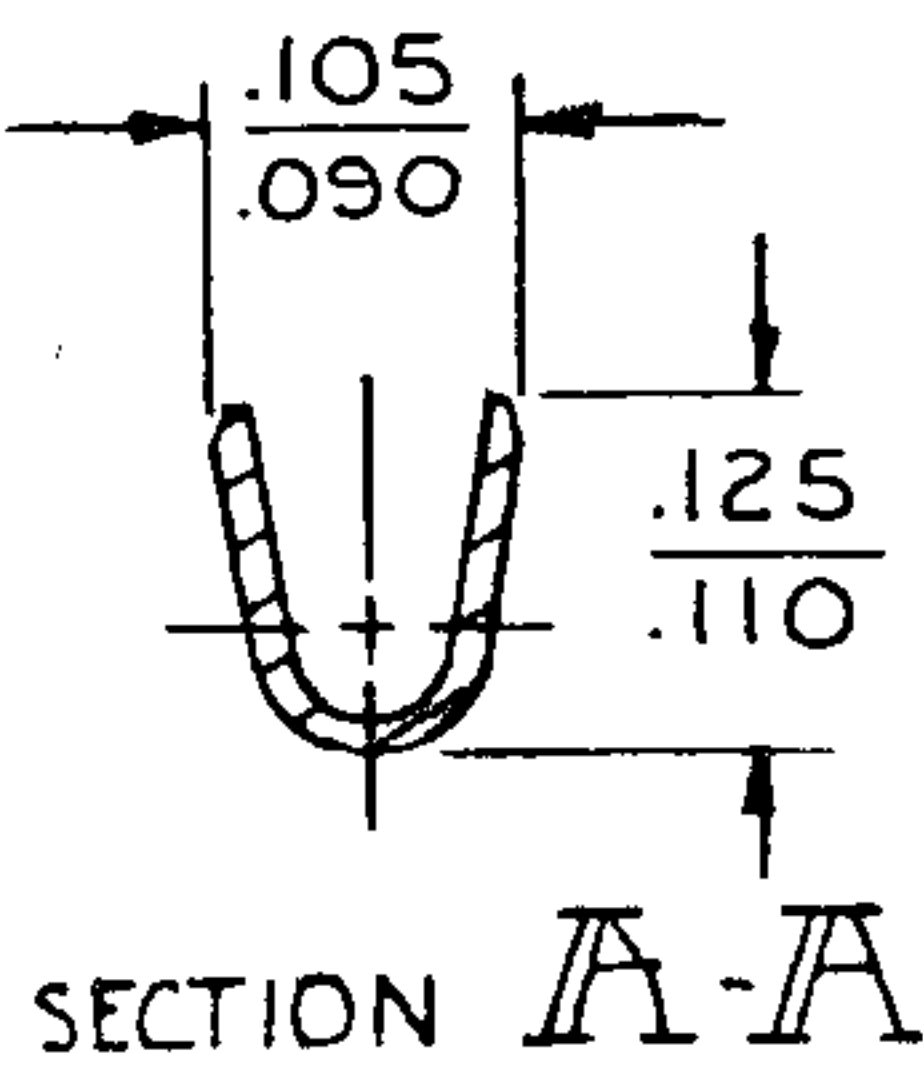

THIS DRAWING IS UNPUBLISHED. RELEASED FOR PUBLICATION

© COPYRIGHT

REVISIONS						
P	F	ZONE	LTR	DESCRIPTION	DATE	APPROVED
✓	✓		Y	REVISED PER ECR-12-013323	10AUG12	TM

- ① .000030 THICK GOLD OVER NICKEL ON INSIDE OF RECEPTACLE; REMAINDER OF CONTACT IS NICKEL PLATED.
- ② .000030 THICK GOLD OVER NICKEL ON INSIDE OF RECEPTACLE AND WIRE BARREL; REMAINDER OF CONTACT IS NICKEL PLATED.
- ③ INSULATION RANGE: .040-.100 DIA.

LOOSE PIECE (REF)	FINISH	MATERIAL	PART NO
350689-7	GOLD ①	.010 BRASS	350570-7
—		.010 PH. BRZ	350570-6
350689-3	PRE-TIN	.00 PH. BRZ	350570-3
350689-2	GOLD ②	.010 BRASS	350570-2
350689-1	PRE-TIN		350570-1

UNLESS OTHERWISE SPECIFIED DIMENSIONS ARE IN INCHES. TOLERANCES ON: DECIMALS ±.010 ANGLES ±	CONTRACT NO		STE TE Connectivity	
	DR M.FEHER 5-26-81			
	CHK J.S. Heide 6/9/81		NAME SOCKET, UNIVERSAL MATE-N-LOK	
	APPD R. P. Beck 6-10-81		SIZE B	FSCM NO 00779
WIRE RANGE 24-18 AWG	DSGN APPD	SCALE 4-1		SHEET #
INSULATION RANGE ③	OTHER APPD	CUSTOMER DRAWING		