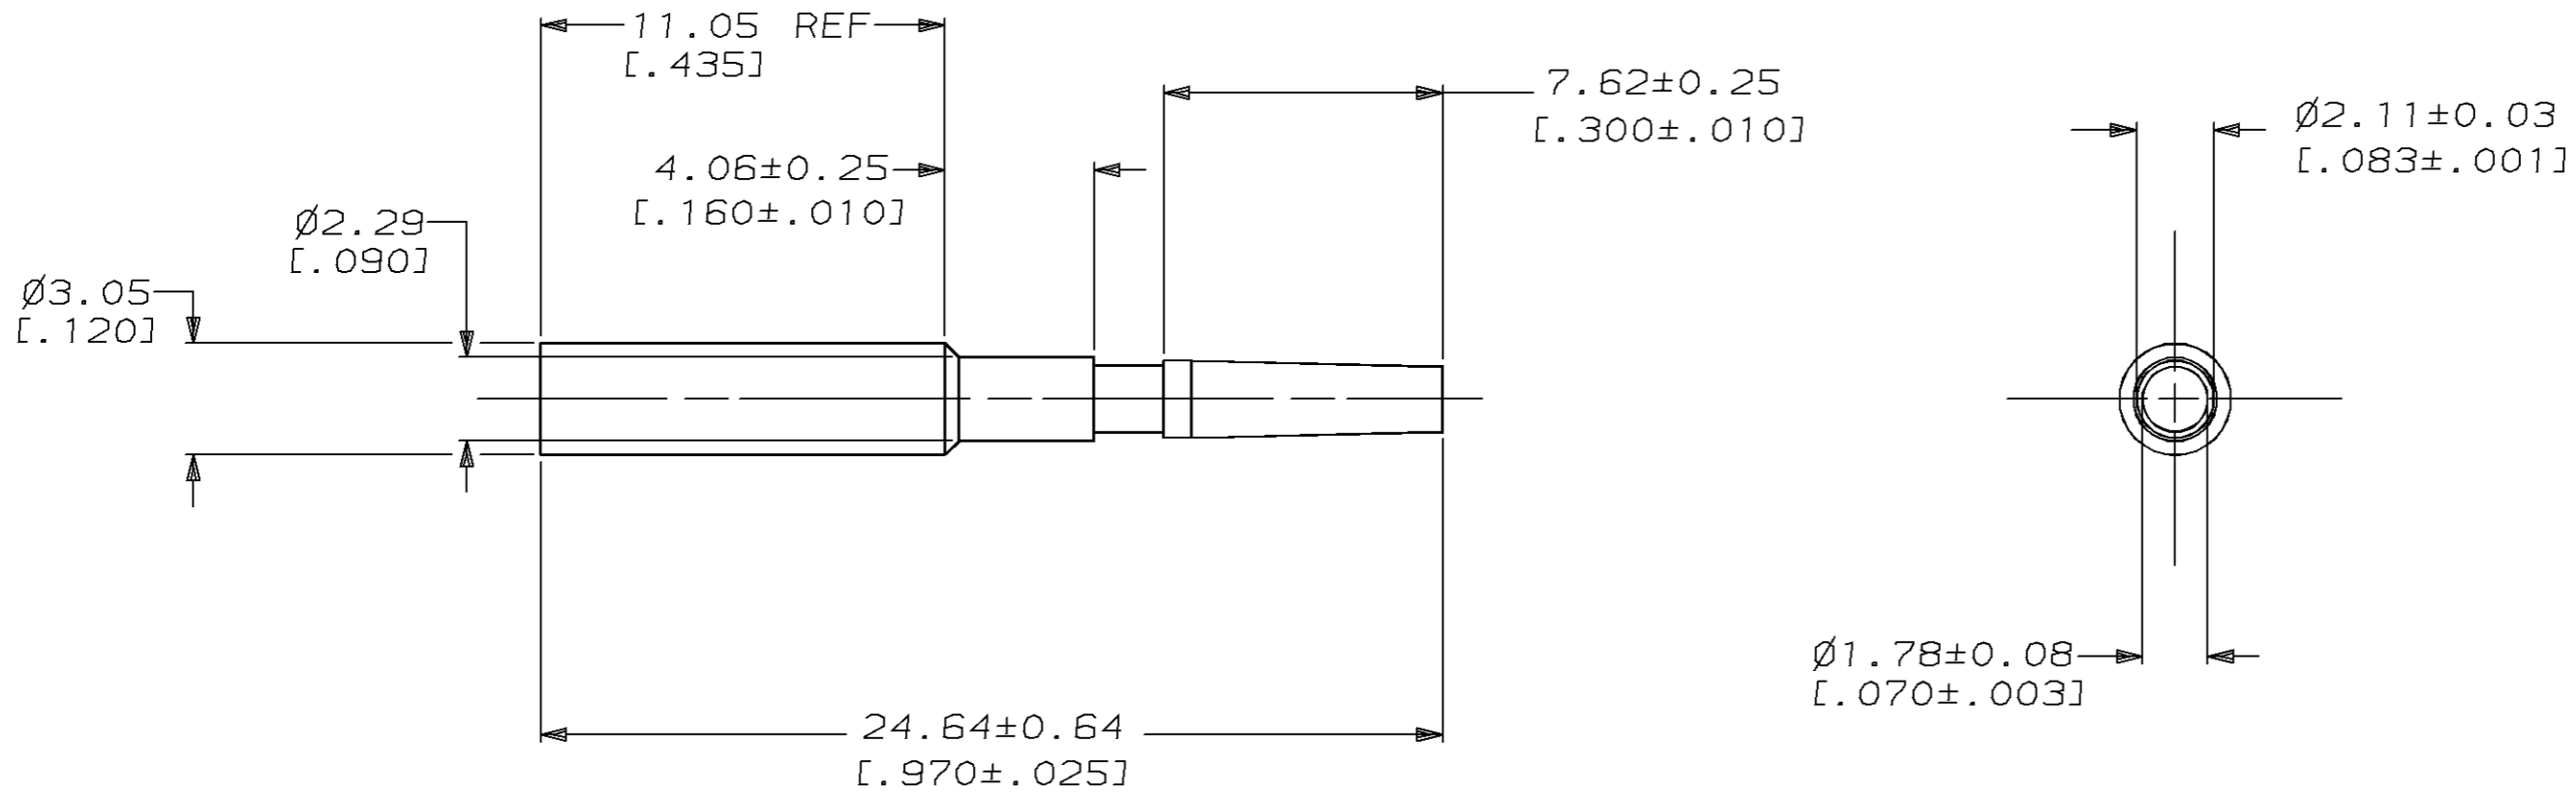

1. DIMENSIONS IN BRACKETS ARE IN INCHES.

350591-1

PART NO

**METRIC**

THIS DRAWING IS A CONTROLLED DOCUMENT FOR AMP INCORPORATED. IT IS SUBJECT TO CHANGE AND THE CONTROLLING ENGINEERING ORGANIZATION SHOULD BE CONTACTED FOR THE LATEST REVISION.

DO NOT SCALE PRINT. UNLESS SPECIFIED DIMENSIONS IN mm [INCHES] TOLERANCES ON: 2 PLC DEC ± 0.13[.005] 3 PLC DEC ± - ANGLES ± -		DR 3-21-95 K. SALMON	<b>AMP</b> AMP Incorporated Harrisburg, PA 17105-3608
MATERIAL NYLON		CHK 3-21-95 R. SWING	
FINISH BRICK RED		APPD 3-21-95 W. LONG	NAME KEYING PLUG
		APPD 3-21-95 W. LONG	SIZE B
		PRODUCT SPEC -	CAGE CODE 00779
		APPLICATION SPEC -	DRAWING NO C-350591
		WEIGHT -	SCALE 5:1
			SHEET 1 OF 1