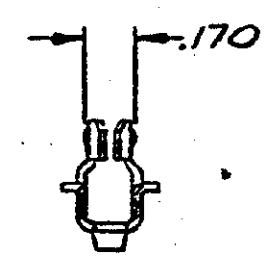

SECT. B-B

SECT. C-C

		.270	16 - 12	350822-1
		INSULATION DIA. MAX	WIRE RANGE	PART NO
UNLESS OTHERWISE SPECIFIED DIMENSIONS ARE IN INCHES. TOLERANCES ON: DECIMALS ±.015 ANGLES ±1°0'	CONTRACT NO	AMP INCORPORATED Harrisburg, Pa.		
	DR <i>M. J. Law</i> 2-4-77	NAME TERMINAL, HIGH CURRENT, HERMAPHRODITIC, LOOSE PIECE		
MATERIAL PHOS BRZ	CHK <i>D.S. Heide</i> 3/4/77	APPD <i>[Signature]</i> 3/5/77	APPD	SIZE B
FINISH TIN	DSGN APPD	OTHER APPD	CODE IDENT NO 00779	DRAWING NO 350822
			SCALE	SHEET 1 OF 1