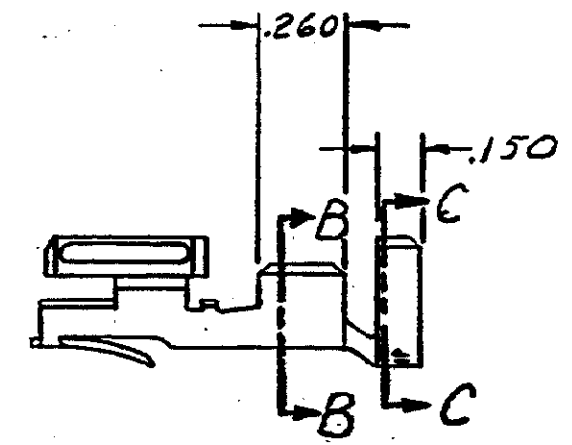

1 LOC AR DIST 39

REVISIONS					
P	ZONE	LTR	DESCRIPTION	DATE	APPROVED
✓		0	DWG. REL. M-4121	2-11-77	MF.
✓		A	REVISED PER M-4428	9-25-77	DA/D.H.
✓		A1	RESTORATION	9-25-77	NJ
✓		B	OBSOLETE - 2 SHEETS CM-473	8-26-76	RS
✓		C	WAS LOC CM, REVISED ECN 54141	8-18-87	JK
✓		D	REV. PER ECN CF 1717	11-14-88	JAD SB

SECT. B-B

SECT. C-C

		.270	16 - 12	350822-1
		INSULATION DIA. MAX	WIRE RANGE	PART NO
UNLESS OTHERWISE SPECIFIED DIMENSIONS ARE IN INCHES. TOLERANCES ON: DECIMALS ±.015 ANGLES ±1°0'	CONTRACT NO	AMP INCORPORATED Harrisburg, Pa.		
	DR <i>M. J. Law</i> 2-4-77	NAME TERMINAL, HIGH CURRENT, HERMAPHRODITIC, LOOSE PIECE		
MATERIAL PHOS BRZ	CHK <i>D.S. Heide</i> 3/4/77	APPD <i>[Signature]</i> 3/5/77	APPD	SIZE B
FINISH TIN	DSGN APPD	OTHER APPD	CODE IDENT NO 00779	DRAWING NO 350822
			SCALE	SHEET 1 OF 1