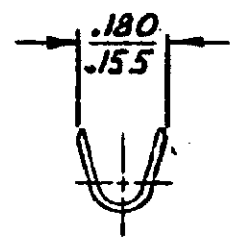

SECT. B-B

SECT. C-C

		.270	16 - 12	350822-1
		INSULATION DIA. MAX	WIRE RANGE	PART NO
UNLESS OTHERWISE SPECIFIED DIMENSIONS ARE IN INCHES. TOLERANCES ON: DECIMALS ±.015 ANGLES ±1°0'	CONTRACT NO	AMP INCORPORATED Harrisburg, Pa.		
	DR <i>M. J. Law</i> 2-4-77	NAME TERMINAL, HIGH CURRENT, HERMAPHRODITIC, LOOSE PIECE		
MATERIAL PHOS BRZ	CHK <i>D.S. Heide</i> 3/4/77	APPD <i>[Signature]</i> 3/5/77	APPD	SIZE B
FINISH TIN	DSGN APPD	OTHER APPD	CODE IDENT NO 00779	DRAWING NO 350822
			SCALE	SHEET 1 OF 1