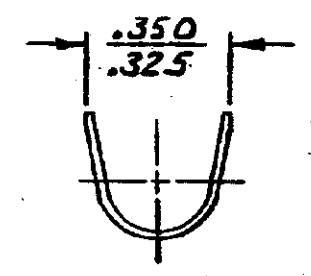

SECT. B-B

SECT. C-C

		.270	16 - 12	350822-1
		INSULATION DIA. MAX	WIRE RANGE	PART NO
UNLESS OTHERWISE SPECIFIED DIMENSIONS ARE IN INCHES. TOLERANCES ON: DECIMALS ±.015 ANGLES ±1°0'	CONTRACT NO	AMP INCORPORATED Harrisburg, Pa.		
	DR <i>M. J. Law</i> 2-4-77	NAME TERMINAL, HIGH CURRENT, HERMAPHRODITIC, LOOSE PIECE		
MATERIAL PHOS BRZ	CHK <i>D.S. Heide</i> 3/4/77	APPD <i>[Signature]</i> 3/5/77	APPD	SIZE B
FINISH TIN	DSGN APPD	OTHER APPD	CODE IDENT NO 00779	DRAWING NO 350822
			SCALE	SHEET 1 OF 1