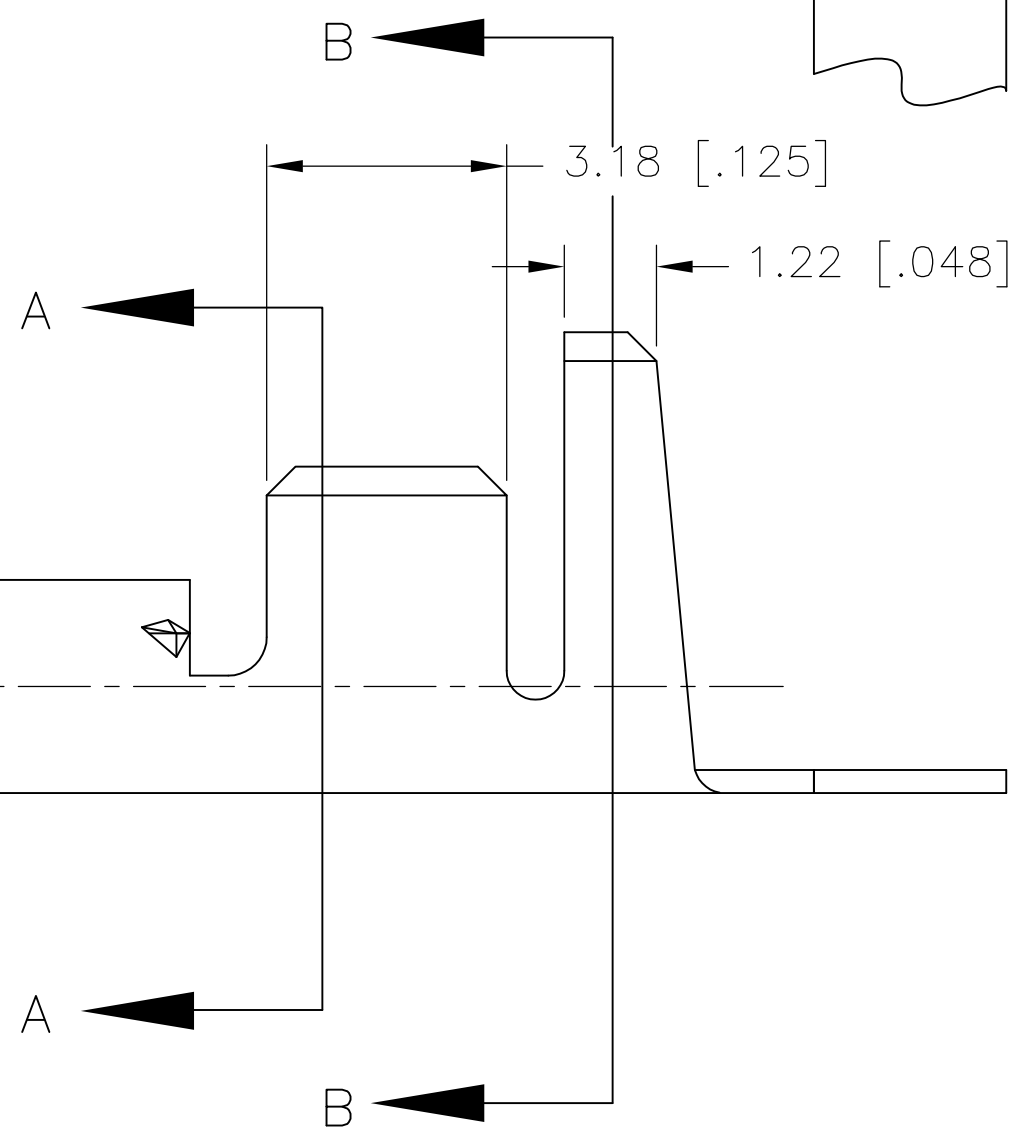

- 1 WIRE RANGE: 18-14 AWG
- 2 INSULATION RANGE:
3.30-5.08 [.130-.200] DIA.

LOOSE PIECE REFERENCE	FINISH	MATERIAL	PART NUMBER
350918-3	PRE-TIN	.012 PH. BRZ.	350873-3
---	PRE-TIN	.012 BRASS	350873-1

THIS DRAWING IS A CONTROLLED DOCUMENT.		DWN S. HOOVER 04-FEB-2003	STE TE Connectivity	
DIMENSIONS: mm [INCHES]		CHK S. RIDGILL 04-FEB-2003		
TOLERANCES UNLESS OTHERWISE SPECIFIED:		APVD S. RIDGILL 04-FEB-2003	NAME PIN, UNIVERSAL MATE-N-LOK™	
0 PLC ±	1 PLC ±	PRODUCT SPEC	SIZE A2	CAGE CODE 00779
2 PLC ±	3 PLC ± 0.38 [.015]	APPLICATION SPEC	DRAWING NO C=350873	RESTRICTED TO -
4 PLC ±	ANGLES ± 0°30'	WEIGHT	SCALE 10:1	SHEET 1 OF 1
MATERIAL	FINISH	CUSTOMER DRAWING	REV V1	