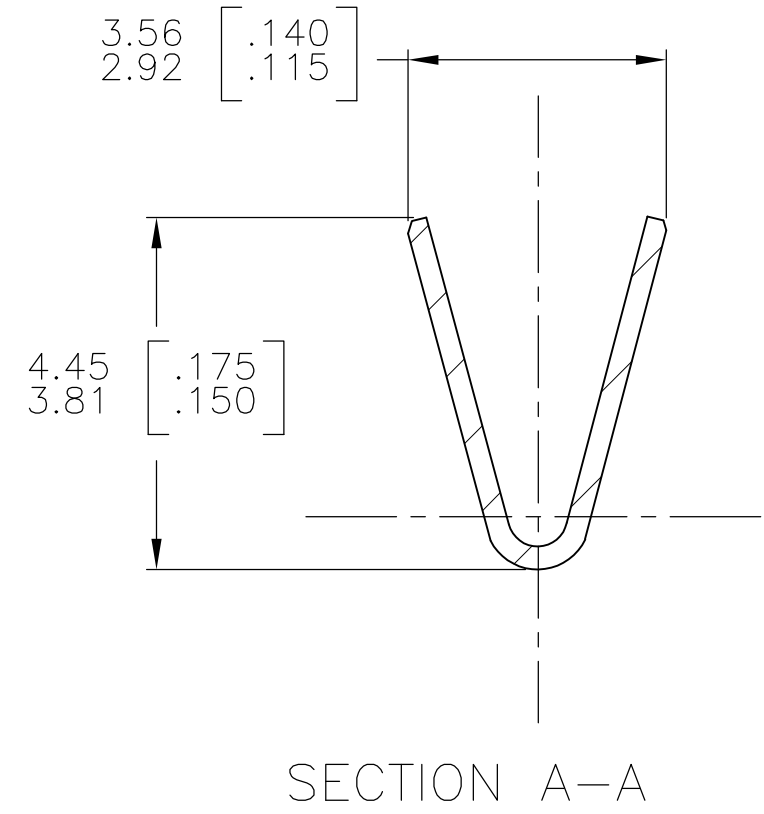

- 1 WIRE RANGE: 18-14 AWG
- 2 INSULATION RANGE:
3.30-5.08 [.130-.200] DIA.

LOOSE PIECE REFERENCE	FINISH	MATERIAL	PART NUMBER
350918-3	PRE-TIN	.012 PH. BRZ.	350873-3
---	PRE-TIN	.012 BRASS	350873-1

THIS DRAWING IS A CONTROLLED DOCUMENT.		DWN S. HOOVER 04-FEB-2003	STE TE Connectivity	
DIMENSIONS: mm [INCHES]		CHK S. RIDGILL 04-FEB-2003		
TOLERANCES UNLESS OTHERWISE SPECIFIED:		APVD S. RIDGILL 04-FEB-2003	NAME PIN, UNIVERSAL MATE-N-LOK™	
0 PLC ±	1 PLC ±	PRODUCT SPEC	SIZE A2	CAGE CODE 00779
2 PLC ±	3 PLC ± 0.38 [.015]	APPLICATION SPEC	DRAWING NO C=350873	RESTRICTED TO -
4 PLC ±	ANGLES ± 0°30'	WEIGHT	SCALE 10:1	SHEET 1 OF 1
MATERIAL	FINISH	CUSTOMER DRAWING	REV V1	