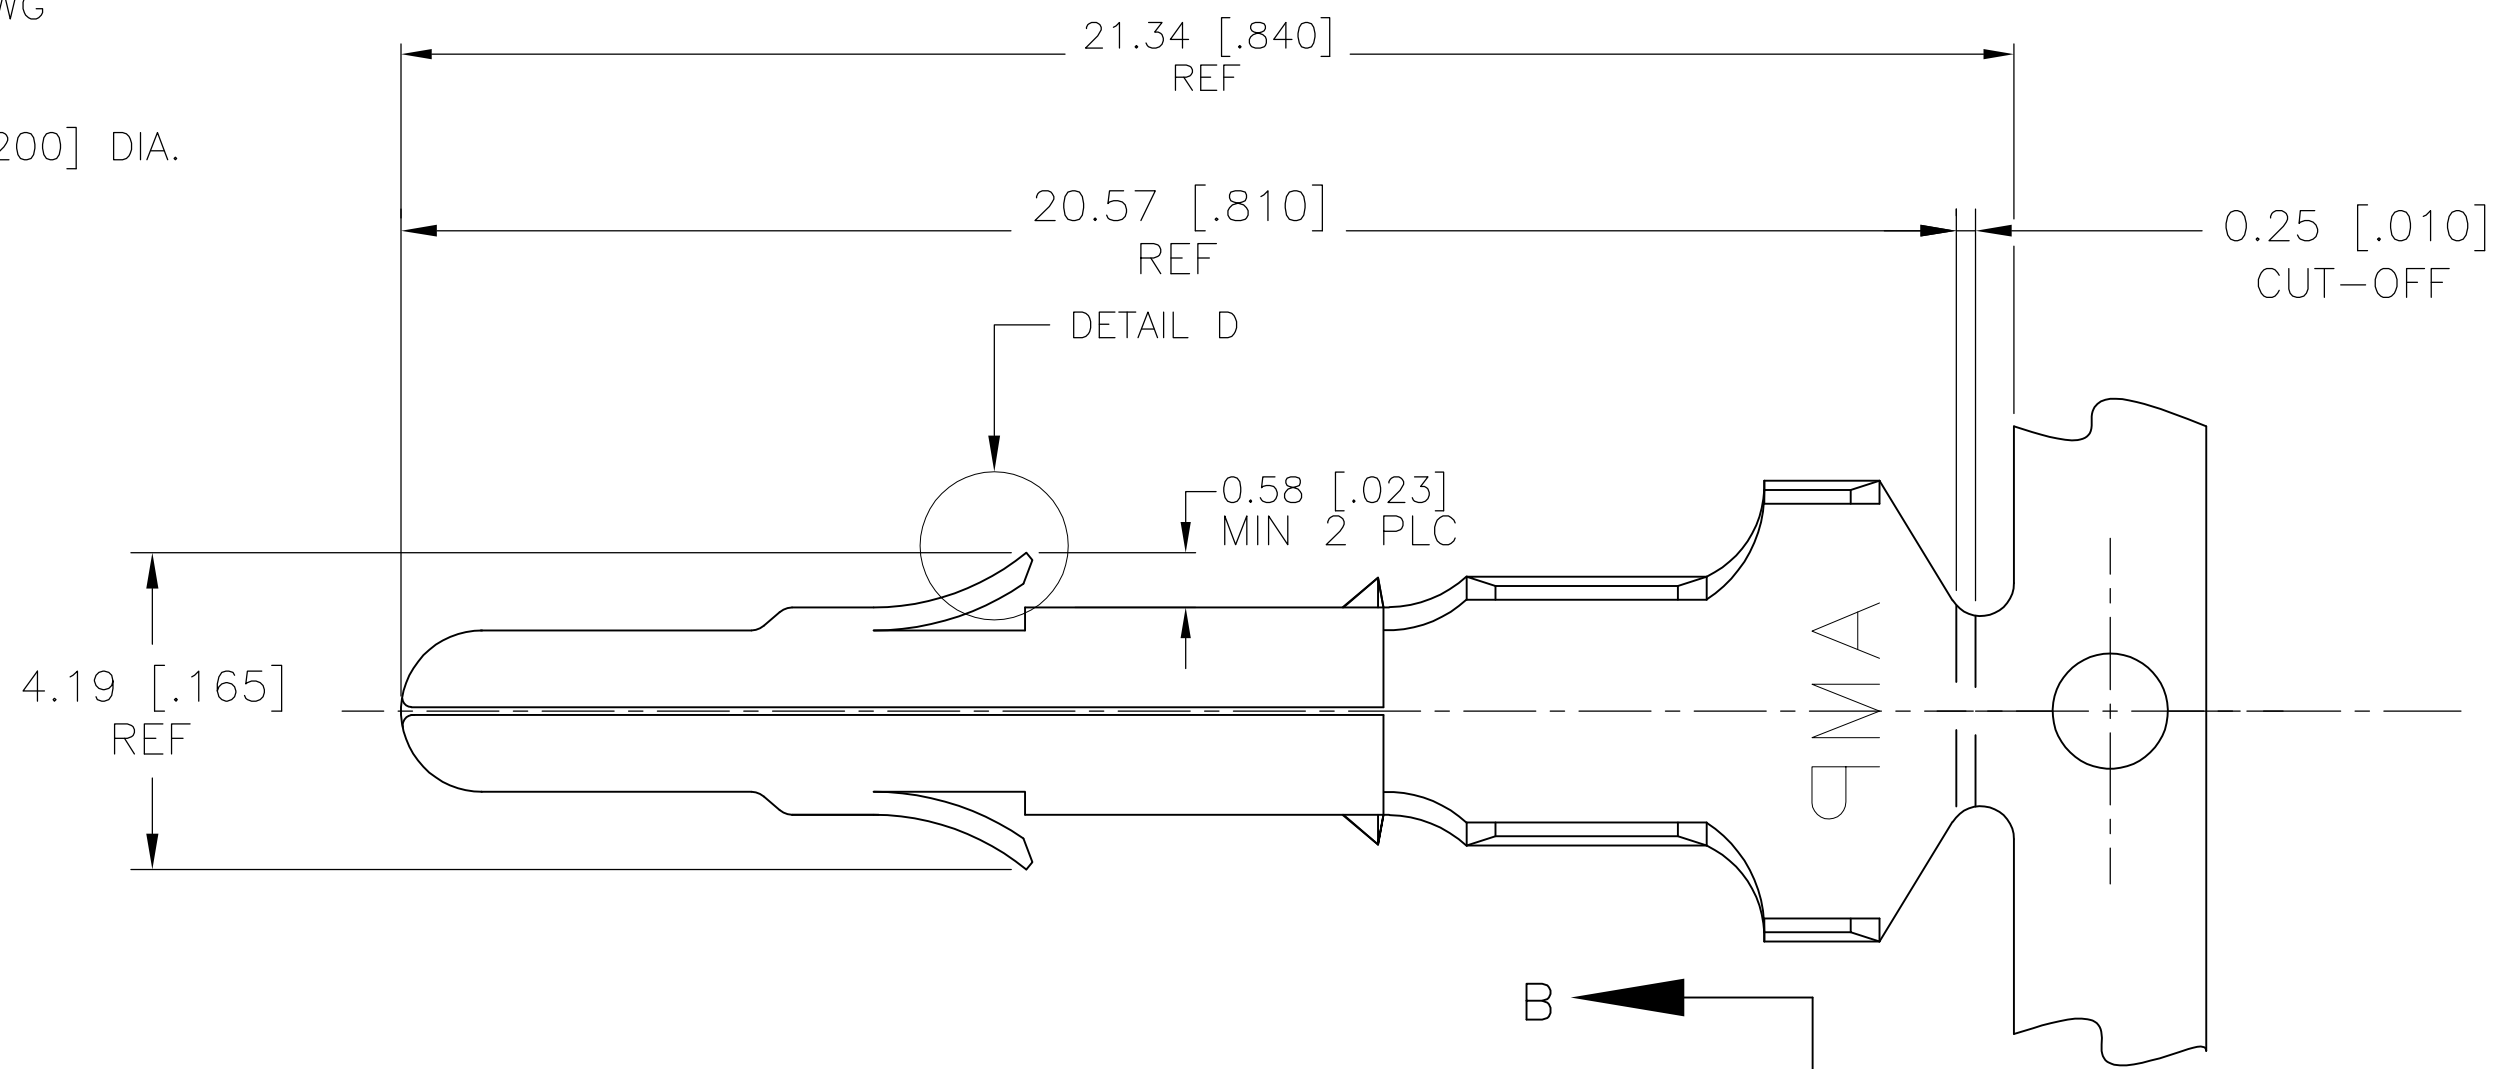

- 1 WIRE RANGE: 18-14 AWG
- 2 INSULATION RANGE:
3.30-5.08 [.130-.200] DIA.

LOOSE PIECE REFERENCE	FINISH	MATERIAL	PART NUMBER
350918-3	PRE-TIN	.012 PH. BRZ.	350873-3
---	PRE-TIN	.012 BRASS	350873-1

THIS DRAWING IS A CONTROLLED DOCUMENT.		DWN S. HOOVER 04-FEB-2003	STE TE Connectivity	
DIMENSIONS: mm [INCHES]		CHK S. RIDGILL 04-FEB-2003		
TOLERANCES UNLESS OTHERWISE SPECIFIED:		APVD S. RIDGILL 04-FEB-2003	NAME PIN, UNIVERSAL MATE-N-LOK™	
0 PLC ±	1 PLC ±	PRODUCT SPEC	SIZE A2	CAGE CODE 00779
2 PLC ±	3 PLC ± 0.38 [.015]	APPLICATION SPEC	DRAWING NO C=350873	RESTRICTED TO -
4 PLC ±	ANGLES ± 0°30'	WEIGHT	SCALE 10:1	SHEET 1 OF 1
MATERIAL	FINISH	CUSTOMER DRAWING	REV V1	