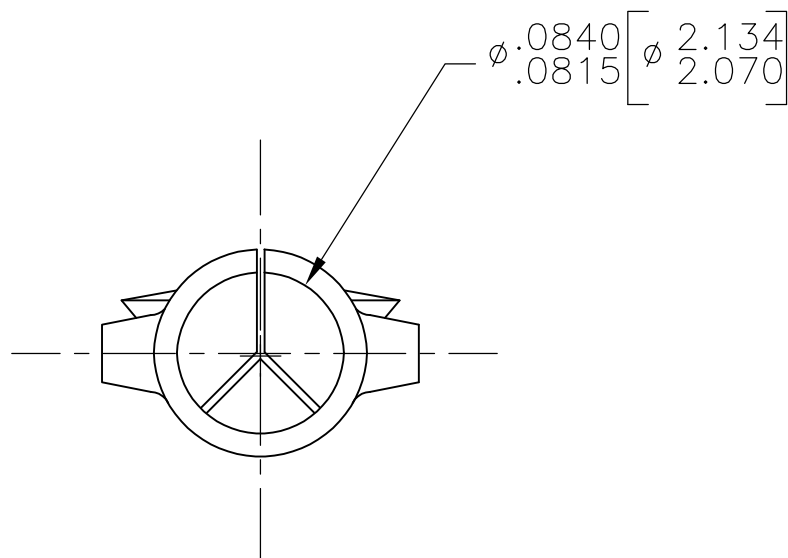

- 1 WIRE RANGE: 18-14 AWG
- 2 INSULATION RANGE:
3.30-5.08 [.130-.200] DIA.

LOOSE PIECE REFERENCE	FINISH	MATERIAL	PART NUMBER
350918-3	PRE-TIN	.012 PH. BRZ.	350873-3
---	PRE-TIN	.012 BRASS	350873-1

THIS DRAWING IS A CONTROLLED DOCUMENT.		DWN S. HOOVER 04-FEB-2003	STE TE Connectivity	
DIMENSIONS: mm [INCHES]		CHK S. RIDGILL 04-FEB-2003		
TOLERANCES UNLESS OTHERWISE SPECIFIED:		APVD S. RIDGILL 04-FEB-2003	NAME PIN, UNIVERSAL MATE-N-LOK™	
0 PLC ±	1 PLC ±	PRODUCT SPEC	SIZE A2	CAGE CODE 00779
2 PLC ±	3 PLC ± 0.38 [.015]	APPLICATION SPEC	DRAWING NO C=350873	RESTRICTED TO -
4 PLC ±	ANGLES ± 0°30'	WEIGHT	SCALE 10:1	SHEET 1 OF 1
MATERIAL	FINISH	CUSTOMER DRAWING	REV V1	