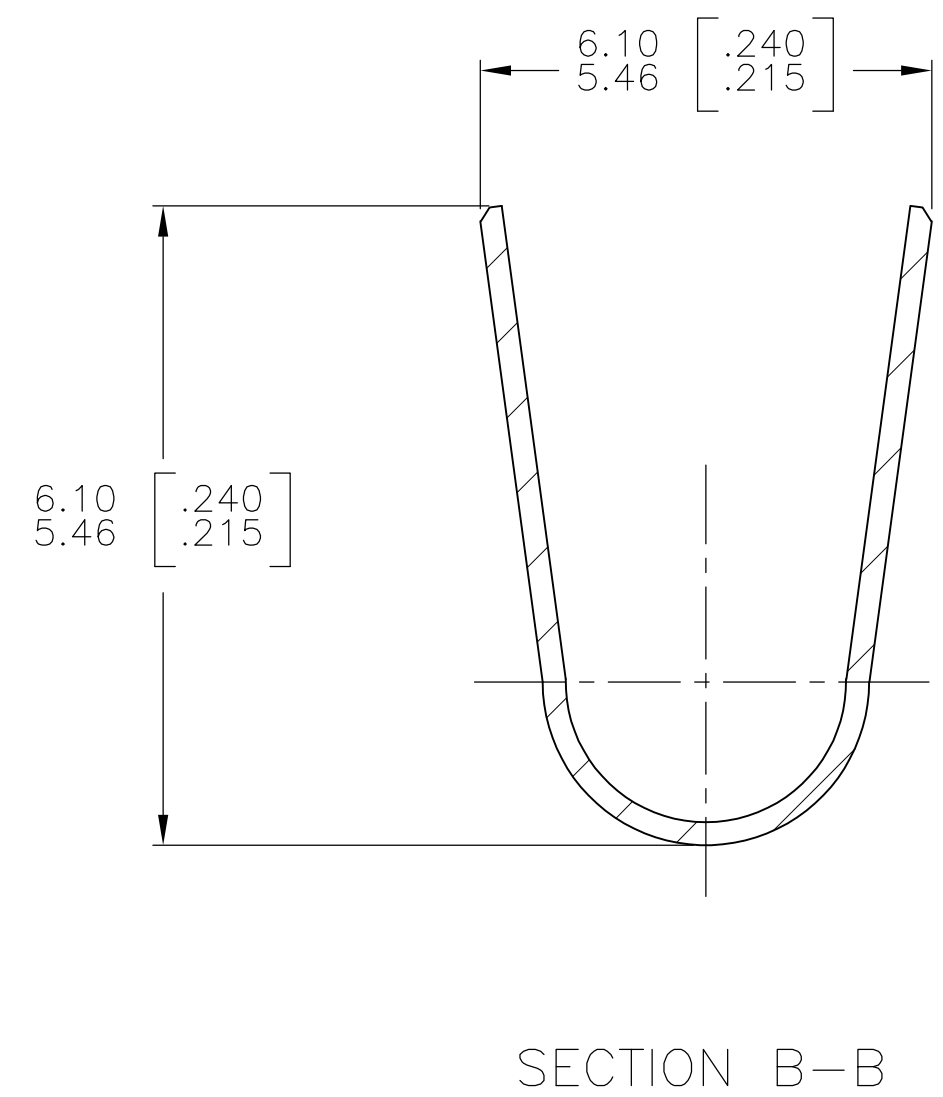

- 1 WIRE RANGE: 18-14 AWG
- 2 INSULATION RANGE:
3.30-5.08 [.130-.200] DIA.

LOOSE PIECE REFERENCE	FINISH	MATERIAL	PART NUMBER
350918-3	PRE-TIN	.012 PH. BRZ.	350873-3
---	PRE-TIN	.012 BRASS	350873-1

THIS DRAWING IS A CONTROLLED DOCUMENT.		DWN S. HOOVER 04-FEB-2003	STE TE Connectivity	
DIMENSIONS: mm [INCHES]		CHK S. RIDGILL 04-FEB-2003		
TOLERANCES UNLESS OTHERWISE SPECIFIED:		APVD S. RIDGILL 04-FEB-2003	NAME PIN, UNIVERSAL MATE-N-LOK™	
0 PLC ±	1 PLC ±	PRODUCT SPEC	SIZE A2	CAGE CODE 00779
2 PLC ±	3 PLC ± 0.38 [.015]	APPLICATION SPEC	DRAWING NO C=350873	RESTRICTED TO -
4 PLC ±	ANGLES ± 0°30'	WEIGHT	SCALE 10:1	SHEET 1 OF 1
MATERIAL	FINISH	CUSTOMER DRAWING	REV V1	