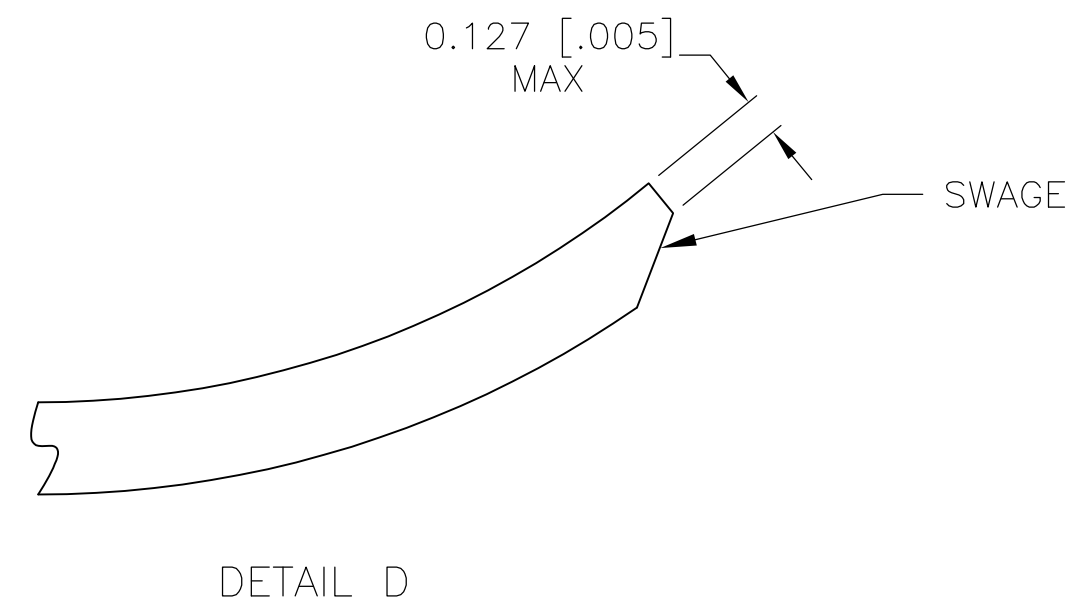

- 1 WIRE RANGE: 18-14 AWG
- 2 INSULATION RANGE:
3.30-5.08 [.130-.200] DIA.

LOOSE PIECE REFERENCE	FINISH	MATERIAL	PART NUMBER
350918-3	PRE-TIN	.012 PH. BRZ.	350873-3
---	PRE-TIN	.012 BRASS	350873-1

THIS DRAWING IS A CONTROLLED DOCUMENT.		DWN S. HOOVER 04-FEB-2003	STE TE Connectivity	
DIMENSIONS: mm [INCHES]		CHK S. RIDGILL 04-FEB-2003		
TOLERANCES UNLESS OTHERWISE SPECIFIED:		APVD S. RIDGILL 04-FEB-2003	NAME PIN, UNIVERSAL MATE-N-LOK™	
0 PLC ±	1 PLC ±	PRODUCT SPEC	SIZE A2	CAGE CODE 00779
2 PLC ±	3 PLC ± 0.38 [.015]	APPLICATION SPEC	DRAWING NO C=350873	RESTRICTED TO -
4 PLC ±	ANGLES ± 0°30'	WEIGHT	SCALE 10:1	SHEET 1 OF 1
MATERIAL	FINISH	CUSTOMER DRAWING	REV V1	