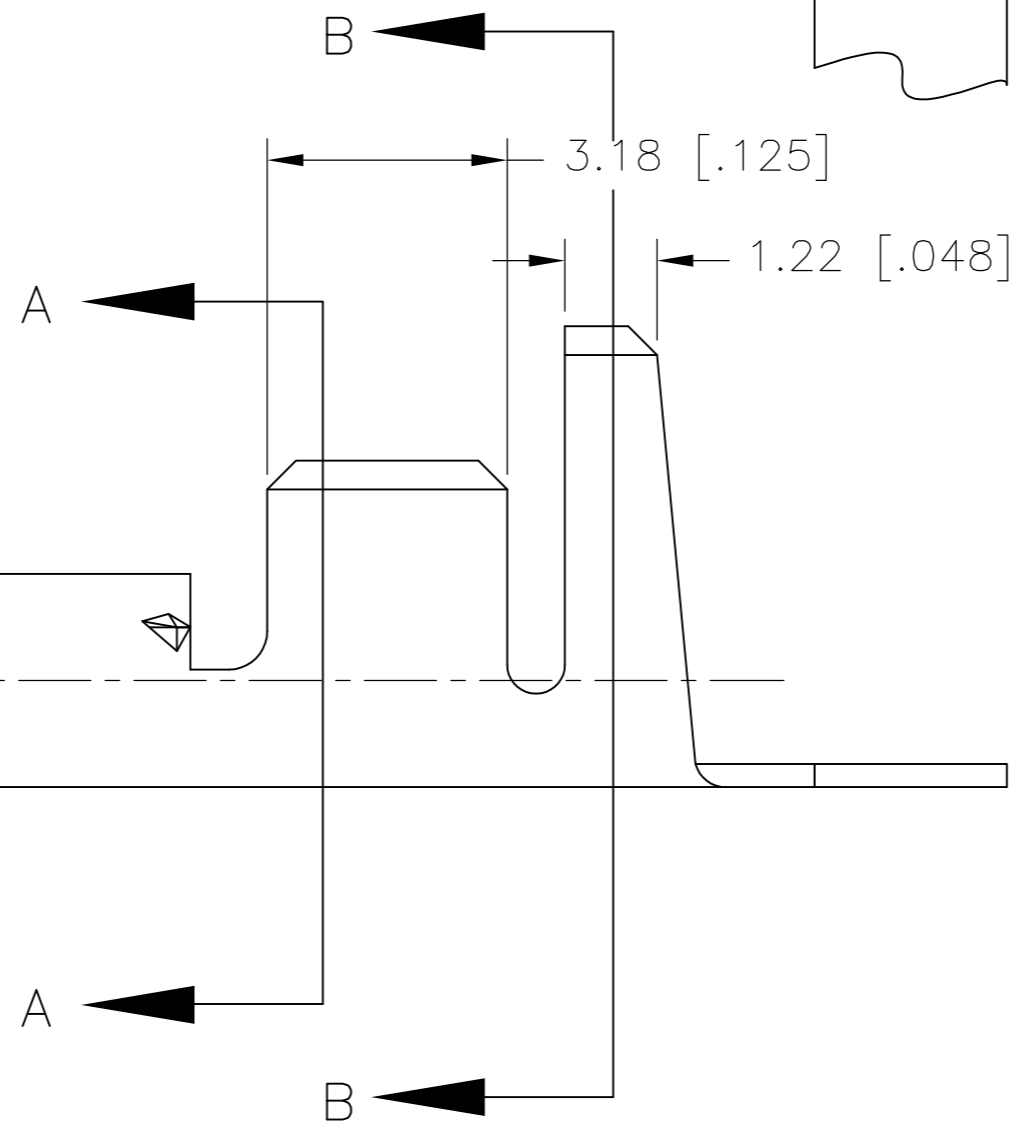

- 1 WIRE RANGE: 18-14 AWG
- 2 INSULATION RANGE:  
3.30-5.08 [.130-.200] DIA.

350918-3	PRE-TIN	.012 PH. BRZ.	350873-3
---	PRE-TIN	.012 BRASS	350873-1
LOOSE PIECE REFERENCE	FINISH	MATERIAL	PART NUMBER

THIS DRAWING IS A CONTROLLED DOCUMENT.		DWN	04-FEB-2003	TE Connectivity	
DIMENSIONS: mm [INCHES]		S. HOOVER	04-FEB-2003	PIN, UNIVERSAL MATE-N-LOK™	
TOLERANCES UNLESS OTHERWISE SPECIFIED:		CHK S. RIDGILL	04-FEB-2003		
0 PLC ±		APVD S. RIDGILL	04-FEB-2003	NAME	
1 PLC ±		PRODUCT SPEC		SIZE	
2 PLC ±		APPLICATION SPEC		CAGE CODE	
3 PLC ± 0.38 [.015]				DRAWING NO	
4 PLC ±				RESTRICTED TO	
ANGLES ± 0°30'				A2 00779 C=350873	
FINISH		WEIGHT		SCALE 10:1 SHEET 1 OF 1 REV V1	
MATERIAL		CUSTOMER DRAWING			