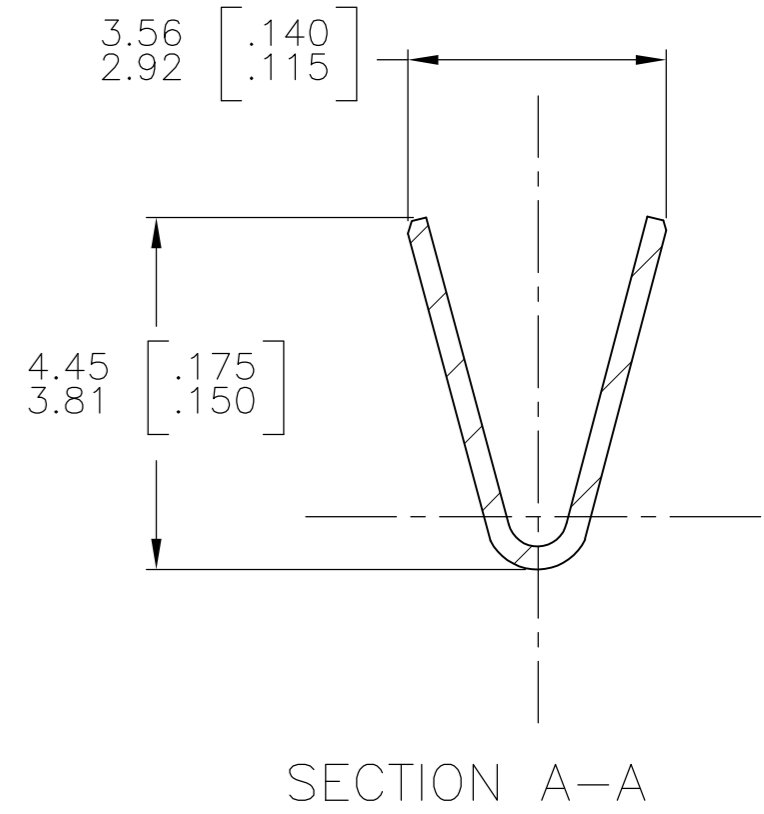

- 1 WIRE RANGE: 18-14 AWG
- 2 INSULATION RANGE:  
3.30-5.08 [.130-.200] DIA.

350918-3	PRE-TIN	.012 PH. BRZ.	350873-3
---	PRE-TIN	.012 BRASS	350873-1
LOOSE PIECE REFERENCE	FINISH	MATERIAL	PART NUMBER

THIS DRAWING IS A CONTROLLED DOCUMENT.		DWN	04-FEB-2003	TE Connectivity	
DIMENSIONS: mm [INCHES]		S. HOOVER	04-FEB-2003	PIN, UNIVERSAL MATE-N-LOK™	
TOLERANCES UNLESS OTHERWISE SPECIFIED:		CHK S. RIDGILL	04-FEB-2003		
0 PLC ±		APVD S. RIDGILL	04-FEB-2003	NAME	
1 PLC ±		PRODUCT SPEC		SIZE	
2 PLC ±		APPLICATION SPEC		CAGE CODE	
3 PLC ± 0.38 [.015]				DRAWING NO	
4 PLC ±				RESTRICTED TO	
ANGLES ± 0°30'				A2 00779 C=350873	
FINISH		WEIGHT		SCALE 10:1 SHEET 1 OF 1 REV V1	
MATERIAL		CUSTOMER DRAWING			