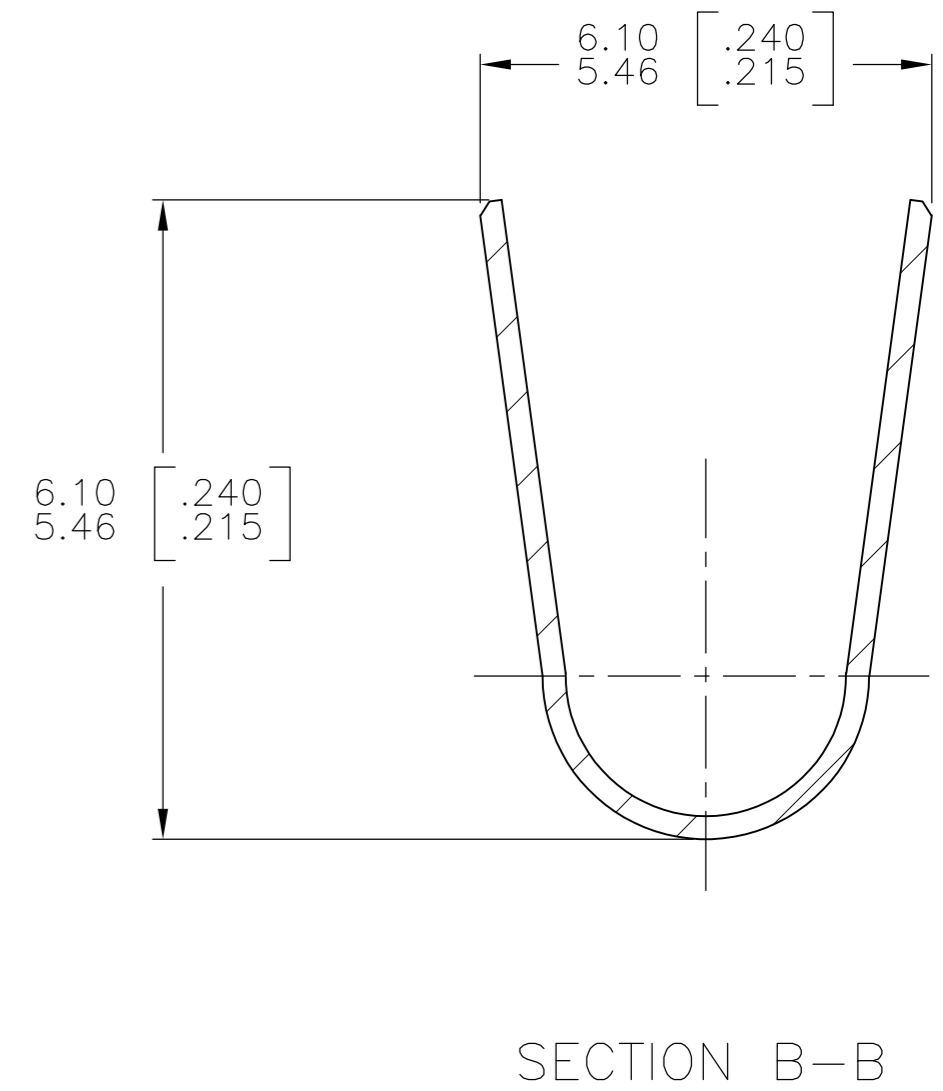

- 1 WIRE RANGE: 18-14 AWG
- 2 INSULATION RANGE:  
3.30-5.08 [.130-.200] DIA.

350918-3	PRE-TIN	.012 PH. BRZ.	350873-3
---	PRE-TIN	.012 BRASS	350873-1
LOOSE PIECE REFERENCE	FINISH	MATERIAL	PART NUMBER

THIS DRAWING IS A CONTROLLED DOCUMENT.		DWN	04-FEB-2003	TE Connectivity	
DIMENSIONS: mm [INCHES]		S. HOOVER	04-FEB-2003	PIN, UNIVERSAL MATE-N-LOK™	
TOLERANCES UNLESS OTHERWISE SPECIFIED:		CHK S. RIDGILL	04-FEB-2003		
0 PLC ±		APVD S. RIDGILL	04-FEB-2003	NAME	
1 PLC ±		PRODUCT SPEC		SIZE	
2 PLC ±		APPLICATION SPEC		CAGE CODE	
3 PLC ± 0.38 [.015]				DRAWING NO	
4 PLC ±				RESTRICTED TO	
ANGLES ± 0°30'				A2 00779 C=350873	
FINISH		WEIGHT		SCALE 10:1 SHEET 1 OF 1 REV V1	
MATERIAL		CUSTOMER DRAWING			