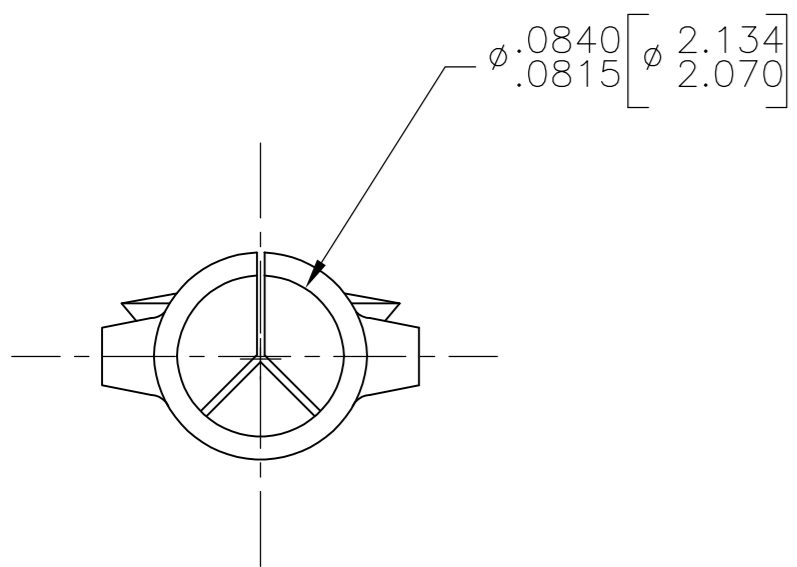

- 1 WIRE RANGE: 18-14 AWG
- 2 INSULATION RANGE:  
3.30-5.08 [.130-.200] DIA.

350918-3	PRE-TIN	.012 PH. BRZ.	350873-3
---	PRE-TIN	.012 BRASS	350873-1
LOOSE PIECE REFERENCE	FINISH	MATERIAL	PART NUMBER

THIS DRAWING IS A CONTROLLED DOCUMENT.		DWN	04-FEB-2003	TE Connectivity	
DIMENSIONS: mm [INCHES]		S. HOOVER	04-FEB-2003	PIN, UNIVERSAL MATE-N-LOK™	
TOLERANCES UNLESS OTHERWISE SPECIFIED:		CHK S. RIDGILL	04-FEB-2003		
0 PLC ±		APVD S. RIDGILL	04-FEB-2003	NAME	
1 PLC ±		PRODUCT SPEC		SIZE	
2 PLC ±		APPLICATION SPEC		CAGE CODE	
3 PLC ± 0.38 [.015]				DRAWING NO	
4 PLC ±				RESTRICTED TO	
ANGLES ± 0°30'				A2 00779 C=350873	
FINISH		WEIGHT		SCALE 10:1 SHEET 1 OF 1 REV V1	
MATERIAL		CUSTOMER DRAWING			