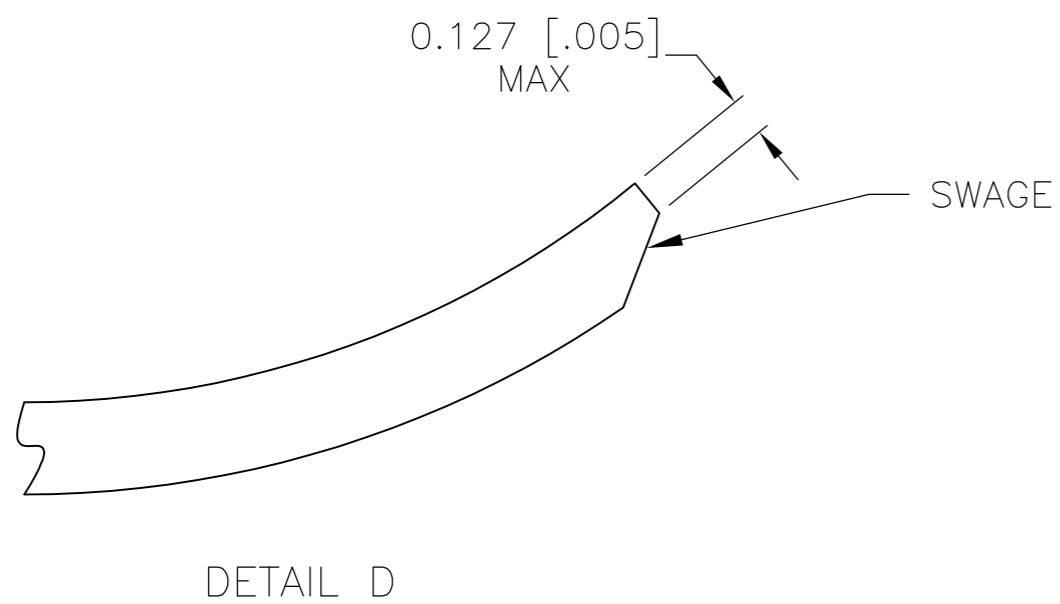

- 1 WIRE RANGE: 18-14 AWG
- 2 INSULATION RANGE:  
3.30-5.08 [.130-.200] DIA.

350918-3	PRE-TIN	.012 PH. BRZ.	350873-3
---	PRE-TIN	.012 BRASS	350873-1
LOOSE PIECE REFERENCE	FINISH	MATERIAL	PART NUMBER

THIS DRAWING IS A CONTROLLED DOCUMENT.		DWN	04-FEB-2003	TE Connectivity	
DIMENSIONS: mm [INCHES]		S. HOOVER	04-FEB-2003	PIN, UNIVERSAL MATE-N-LOK™	
TOLERANCES UNLESS OTHERWISE SPECIFIED:		CHK S. RIDGILL	04-FEB-2003		
0 PLC ±		APVD S. RIDGILL	04-FEB-2003	NAME	
1 PLC ±		PRODUCT SPEC		SIZE	
2 PLC ±		APPLICATION SPEC		CAGE CODE	
3 PLC ± 0.38 [.015]				DRAWING NO	
4 PLC ±				RESTRICTED TO	
ANGLES ± 0°30'				A2 00779 C=350873	
FINISH		WEIGHT		SCALE 10:1 SHEET 1 OF 1 REV V1	
MATERIAL		CUSTOMER DRAWING			