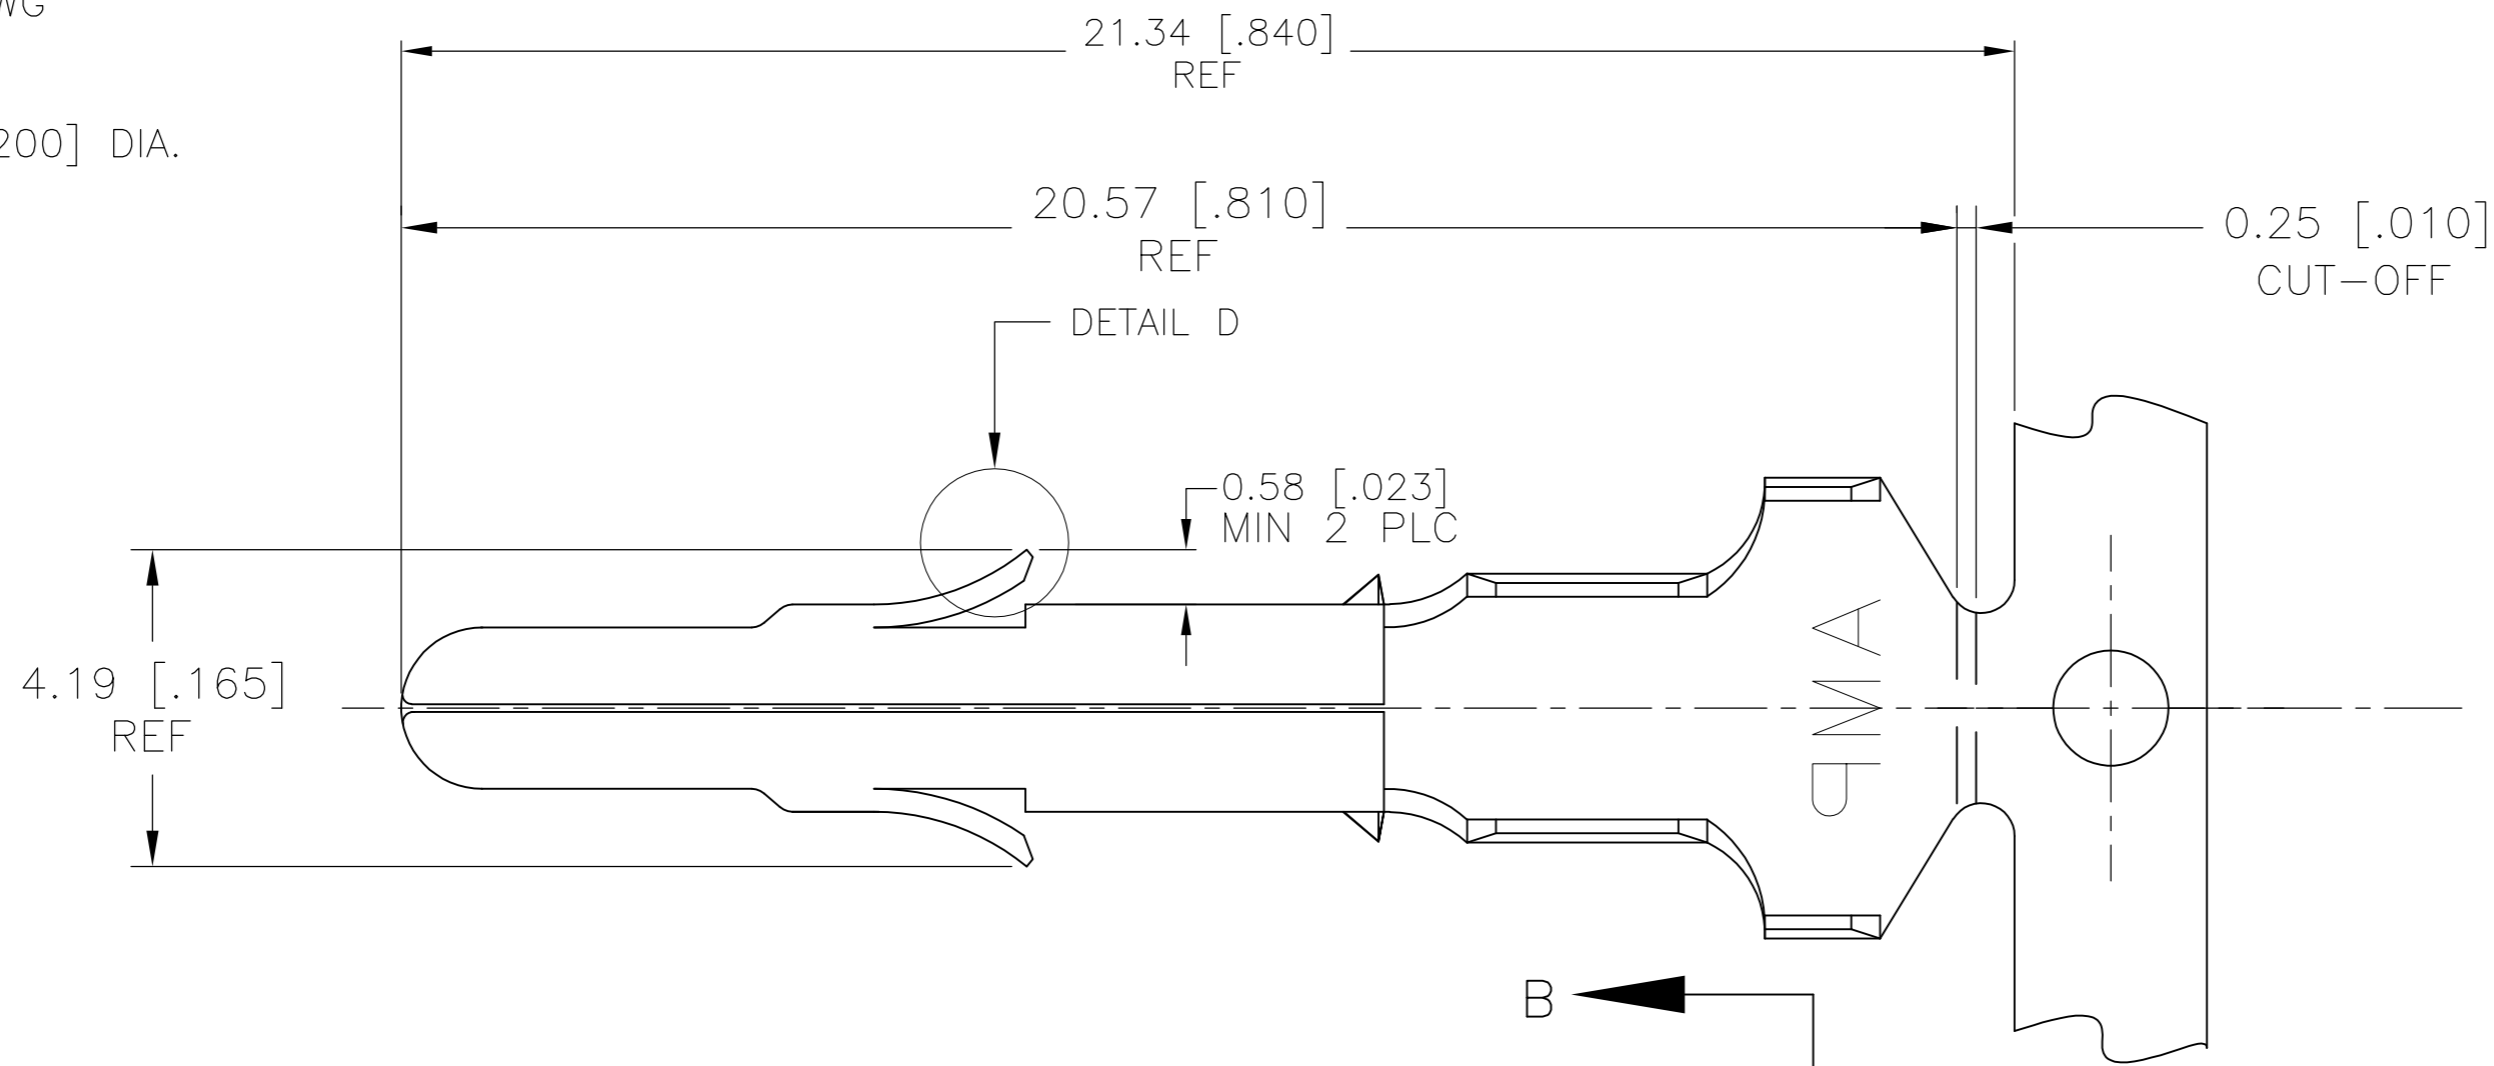

- 1 WIRE RANGE: 18-14 AWG
- 2 INSULATION RANGE:  
3.30-5.08 [.130-.200] DIA.

350918-3	PRE-TIN	.012 PH. BRZ.	350873-3
---	PRE-TIN	.012 BRASS	350873-1
LOOSE PIECE REFERENCE	FINISH	MATERIAL	PART NUMBER

THIS DRAWING IS A CONTROLLED DOCUMENT.		DWN	04-FEB-2003	TE Connectivity	
DIMENSIONS: mm [INCHES]		S. HOOVER	04-FEB-2003	PIN, UNIVERSAL MATE-N-LOK™	
TOLERANCES UNLESS OTHERWISE SPECIFIED:		CHK S. RIDGILL	04-FEB-2003		
0 PLC ±		APVD S. RIDGILL	04-FEB-2003	NAME	
1 PLC ±		PRODUCT SPEC		SIZE	
2 PLC ±		APPLICATION SPEC		CAGE CODE	
3 PLC ± 0.38 [.015]				DRAWING NO	
4 PLC ±				RESTRICTED TO	
ANGLES ± 0°30'				A2 00779 C=350873	
FINISH		WEIGHT		SCALE 10:1 SHEET 1 OF 1 REV V1	
MATERIAL		CUSTOMER DRAWING			