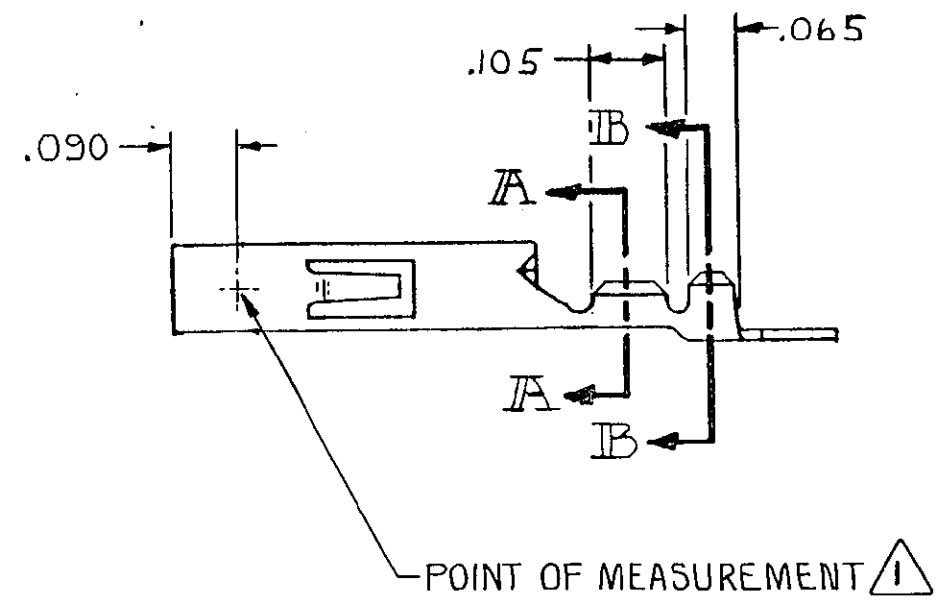

SECTION A-A
 NOT TO SCALE

SECTION B-B
 NOT TO SCALE

REVISIONS						
P	H	ZONE	LTR	DESCRIPTION	DATE	APPROVED
	✓		E	REDRAWN W/O CHANGE M-6457	6-5-81	MSF/DH
	✓		F	REVISED AG 57	10/21/83	SP W. K. Miller S. J. Jammer
	✓		G	ADDED -6 PER TTI CM 84-03	9-27-81	KW / RJ
	✓		G1	RESTORATION	4-23-89	ST / KB
	✓		H	OBSOLETE -6 PER CM-2604	11-2-89	PKC / RS
	✓		J	REVISED PER CM-2812	3-26-90	PKC / RS
			K	REACT. -6 PER PR CM 91-144	12-17-91	DS / RS
			L	REV PER EC 0730-3607-91	1-6-94	RV / RS
			L1	REVISED PER ECR-19-001179	08FEB2019	BDA / FS

Δ .000030 MIN. GOLD OVER .000050 NICKEL.

FINISH	MATERIAL	PART NO
Δ	.012 PH BRZ	350925-6
PRE-TIN	.012 BRASS	350925-1

UNLESS OTHERWISE SPECIFIED DIMENSIONS ARE IN INCHES. TOLERANCES ON: DECIMALS $\pm .015$ ANGLES \pm	CONTRACT NO	STE TE Connectivity		
	DR <i>m. Feher 4-21-81</i>			
	WIRE RANGE	NAME	SOCKET, UNIVERSAL MATE-N-LOK	
	30-26 AWG	APPD <i>R. Polakof 6-10-81</i>		
INSULATION RANGE	DSGN APPD	SIZE	CODE IDENT NO	DRAWING NO
.032-.057 DIA	OTHER APPD	B	00779	350925
		SCALE 4-1	SHEET	