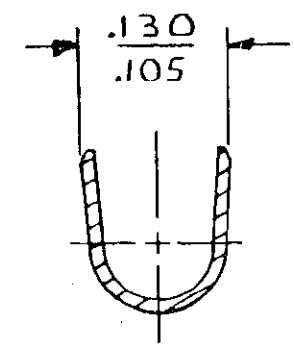

SECTION A-A
 NOT TO SCALE

SECTION B-B
 NOT TO SCALE

REVISIONS						
P	H	ZONE	LTR	DESCRIPTION	DATE	APPROVED
	✓		E	REDRAWN W/O CHANGE M-6457	6-5-81	MSF/DH
	✓		F	REVISED AG 57	10/21/83	SP W. K. Miller S. J. Jammer
	✓		G	ADDED -6 PER TTI CM 84-03	9-27-81	KW / RJ
	✓		G1	RESTORATION	4-23-89	ST / KB
	✓		H	OBSOLETE -6 PER CM-2604	11-2-89	PKC / RS
	✓		J	REVISED PER CM-2812	3-26-90	PKC / RS
			K	REACT. -6 PER PR CM 91-144	12-17-91	DS / RS
			L	REV PER EC 0730-3607-91	1-6-94	RV / RS
			L1	REVISED PER ECR-19-001179	08FEB2019	BDA / FS

Δ .000030 MIN. GOLD OVER .000050 NICKEL.

FINISH	MATERIAL	PART NO
Δ	.012 PH BRZ	350925-6
PRE-TIN	.012 BRASS	350925-1

UNLESS OTHERWISE SPECIFIED DIMENSIONS ARE IN INCHES. TOLERANCES ON: DECIMALS $\pm .015$ ANGLES \pm	CONTRACT NO	STE TE Connectivity		
	DR <i>m. Feher 4-21-81</i>			
	WIRE RANGE	NAME	SOCKET, UNIVERSAL MATE-N-LOK	
	30-26 AWG	APPD <i>R. Polakof 6-10-81</i>		
INSULATION RANGE	DSGN APPD	SIZE	CODE IDENT NO	DRAWING NO
.032-.057 DIA	OTHER APPD	B	00779	350925
		SCALE 4-1	SHEET	