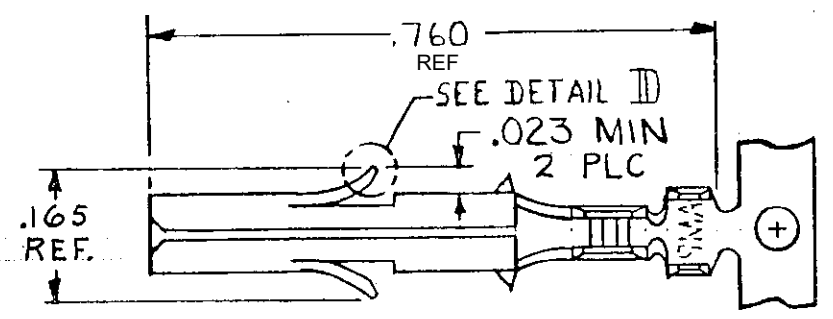

SECTION A-A
 NOT TO SCALE

SECTION B-B
 NOT TO SCALE

REVISIONS						
P	H	ZONE	LTR	DESCRIPTION	DATE	APPROVED
	✓		E	REDRAWN W/O CHANGE M-6457	6-5-81	MSF/DH
	✓		F	REVISED AG 57	10/21/83	SP W. K. Miller S. J. Jammer
	✓		G	ADDED -6 PER TTI CM 84-03	9-27-81	KW / RJ
	✓		G1	RESTORATION	4-23-89	ST / KB
	✓		H	OBSOLETE -6 PER CM-2604	11-2-89	PKC / RS
	✓		J	REVISED PER CM-2812	3-26-90	PKC / RS
			K	REACT. -6 PER PR CM 91-144	12-17-91	DS / RS
			L	REV PER EC 0730-3607-91	1-6-94	RV / RS
			L1	REVISED PER ECR-19-001179	08FEB2019	BDA / FS

Δ .000030 MIN. GOLD OVER .000050 NICKEL.

FINISH	MATERIAL	PART NO
Δ	.012 PH BRZ	350925-6
PRE-TIN	.012 BRASS	350925-1

UNLESS OTHERWISE SPECIFIED DIMENSIONS ARE IN INCHES. TOLERANCES ON: DECIMALS $\pm .015$ ANGLES \pm	CONTRACT NO	STE TE Connectivity		
	DR <i>m. Feher 4-21-81</i>			
	WIRE RANGE	NAME	SOCKET, UNIVERSAL MATE-N-LOK	
	30-26 AWG	APPD <i>R. Polakof 6-10-81</i>		
INSULATION RANGE	DSGN APPD	SIZE	CODE IDENT NO	DRAWING NO
.032-.057 DIA	OTHER APPD	B	00779	350925
		SCALE 4-1	SHEET	