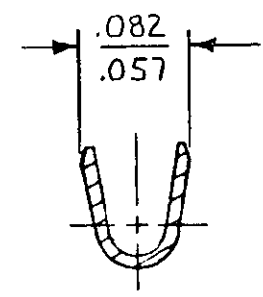

SECTION A-A
 NOT TO SCALE

SECTION B-B
 NOT TO SCALE

REVISIONS						
P	H	ZONE	LTR	DESCRIPTION	DATE	APPROVED
	✓		E	REDRAWN W/O CHANGE M-6457	6-5-81	MSF/DH
	✓		F	REVISED AG 57	10/21/83	SP W. K. Miller S. J. Jammer
	✓		G	ADDED -6 PER TTI CM 84-03	9-27-81	KW / RJ
	✓		G1	RESTORATION	4-23-89	ST / KB
	✓		H	OBSOLETE -6 PER CM-2604	11-2-89	PKC / RS
	✓		J	REVISED PER CM-2812	3-26-90	PKC / RS
			K	REACT. -6 PER PR CM 91-144	12-17-91	DS / RS
			L	REV PER EC 0730-3607-91	1-6-94	RV / RS
			L1	REVISED PER ECR-19-001179	08FEB2019	BDA / FS

Δ .000030 MIN. GOLD OVER .000050 NICKEL.

FINISH	MATERIAL	PART NO
Δ	.012 PH BRZ	350925-6
PRE-TIN	.012 BRASS	350925-1

UNLESS OTHERWISE SPECIFIED DIMENSIONS ARE IN INCHES. TOLERANCES ON: DECIMALS $\pm .015$ ANGLES \pm	CONTRACT NO	STE TE Connectivity		
	DR <i>m. Feher 4-21-81</i>			
	WIRE RANGE	NAME	SOCKET, UNIVERSAL MATE-N-LOK	
	30-26 AWG	APPD <i>R. Polakof 6-10-81</i>		
INSULATION RANGE	DSGN APPD	SIZE	CODE IDENT NO	DRAWING NO
.032-.057 DIA	OTHER APPD	B	00779	350925
		SCALE 4-1	SHEET	